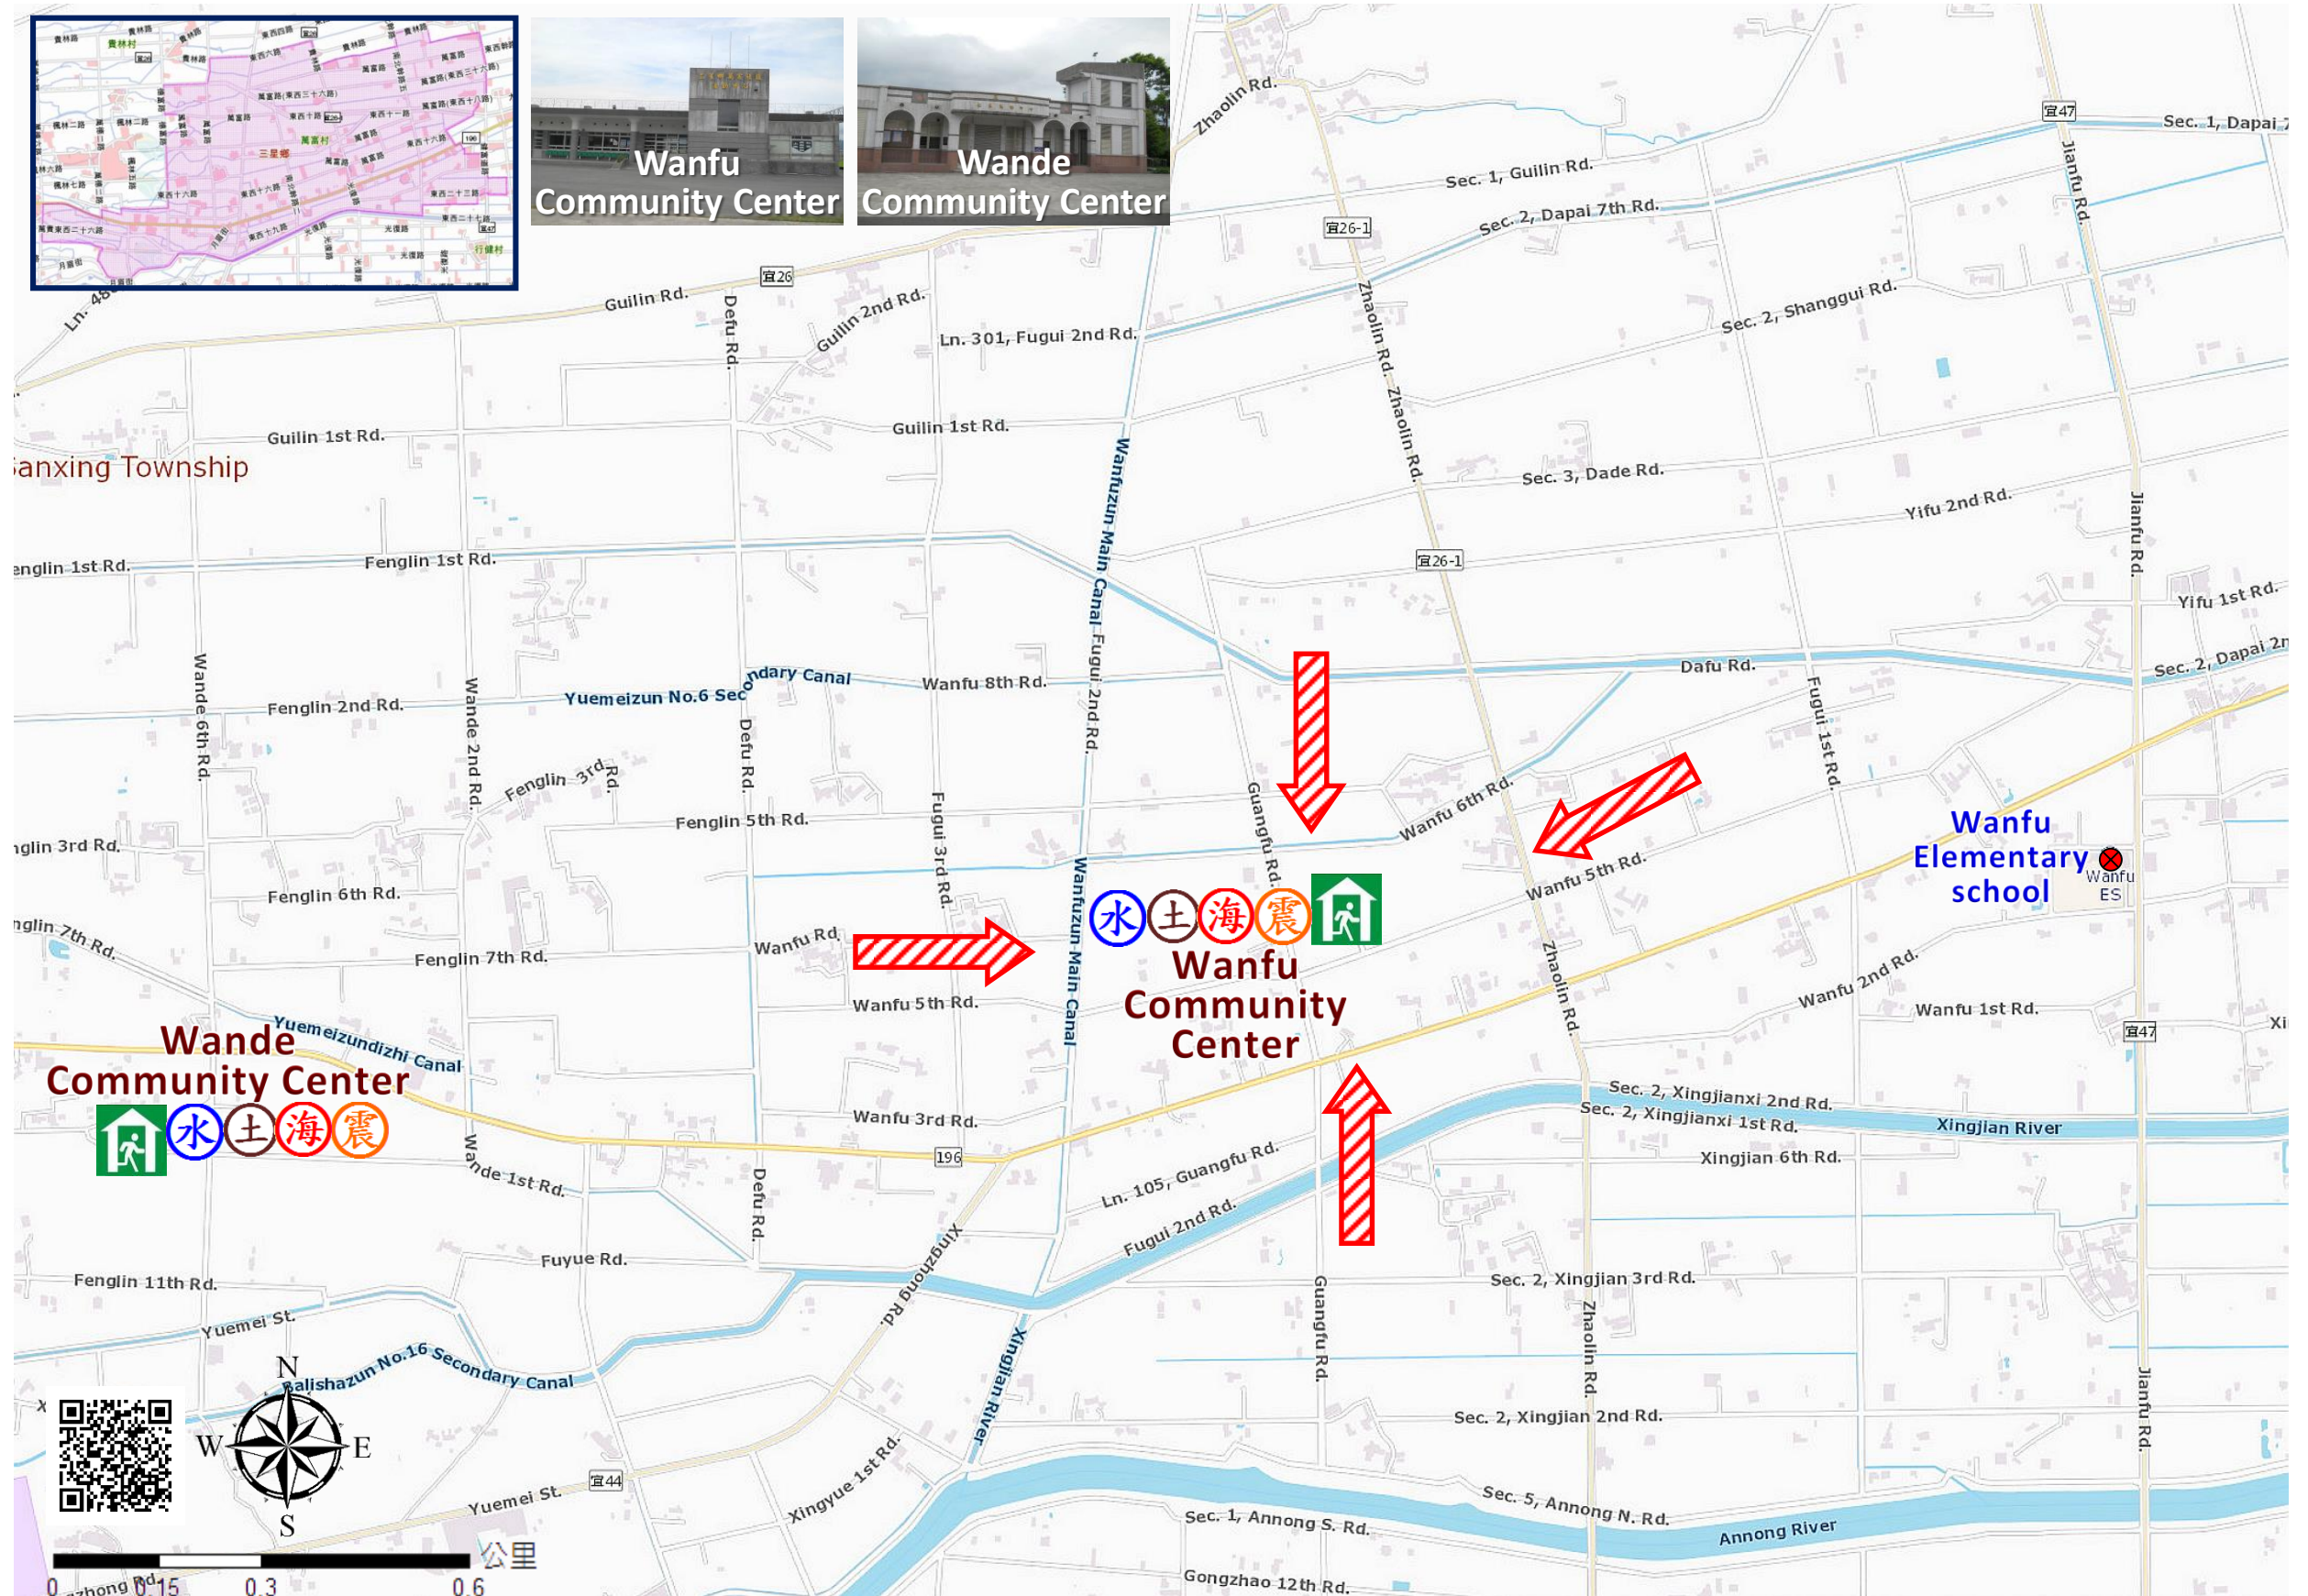

# Wanfu Village Evacuation Route

No.1000210-014

DPR Info. List

Vil. Info.

Disaster Response Unit

1. Sanshing Emergency Operation Center  
Tel: 03-9893546
2. Chief of Village 羅惠恩  
LUO HUI EN  
Tel: 03-9892864  
Cell:0937-162345
3. Sanshing Police station  
Tel: 03-9892561
4. Sanshing Fire Branch  
Tel: 03-9892271
5. Police 110, FD 119
6. Road Department  
Tel: 03-9809601

DPR Info.

1. Soil&Water Conserv,Bureau  
<http://246.swcb.gov.tw/>
2. Water Resource Agency  
<http://www.wra.gov.tw/>
3. Central Weather Bureau  
<http://www.cwb.gov.tw/>
4. Yilan County FD  
<http://fire.e-land.gov.tw/>
5. Sanshing Township Office  
<http://www.sanshing.gov.tw/>

Shelters

Wanfu Community Center  
Area: 300square meters  
Cap.: 63ppl.  
Addr.: 300, Wanfu 5th Rd.  
Tel: 03-9892788

Wande Community Center  
Area: 230square meters  
Cap.: 48ppl.  
Addr.: 61, Fenglin 9th Rd.  
Tel: 03-9895360

Legends

Evac. Direction

Disaster warning sign spot

Indoor Shelter

Disaster category

Made by Yilan County Fire Dep.  
May, 2019