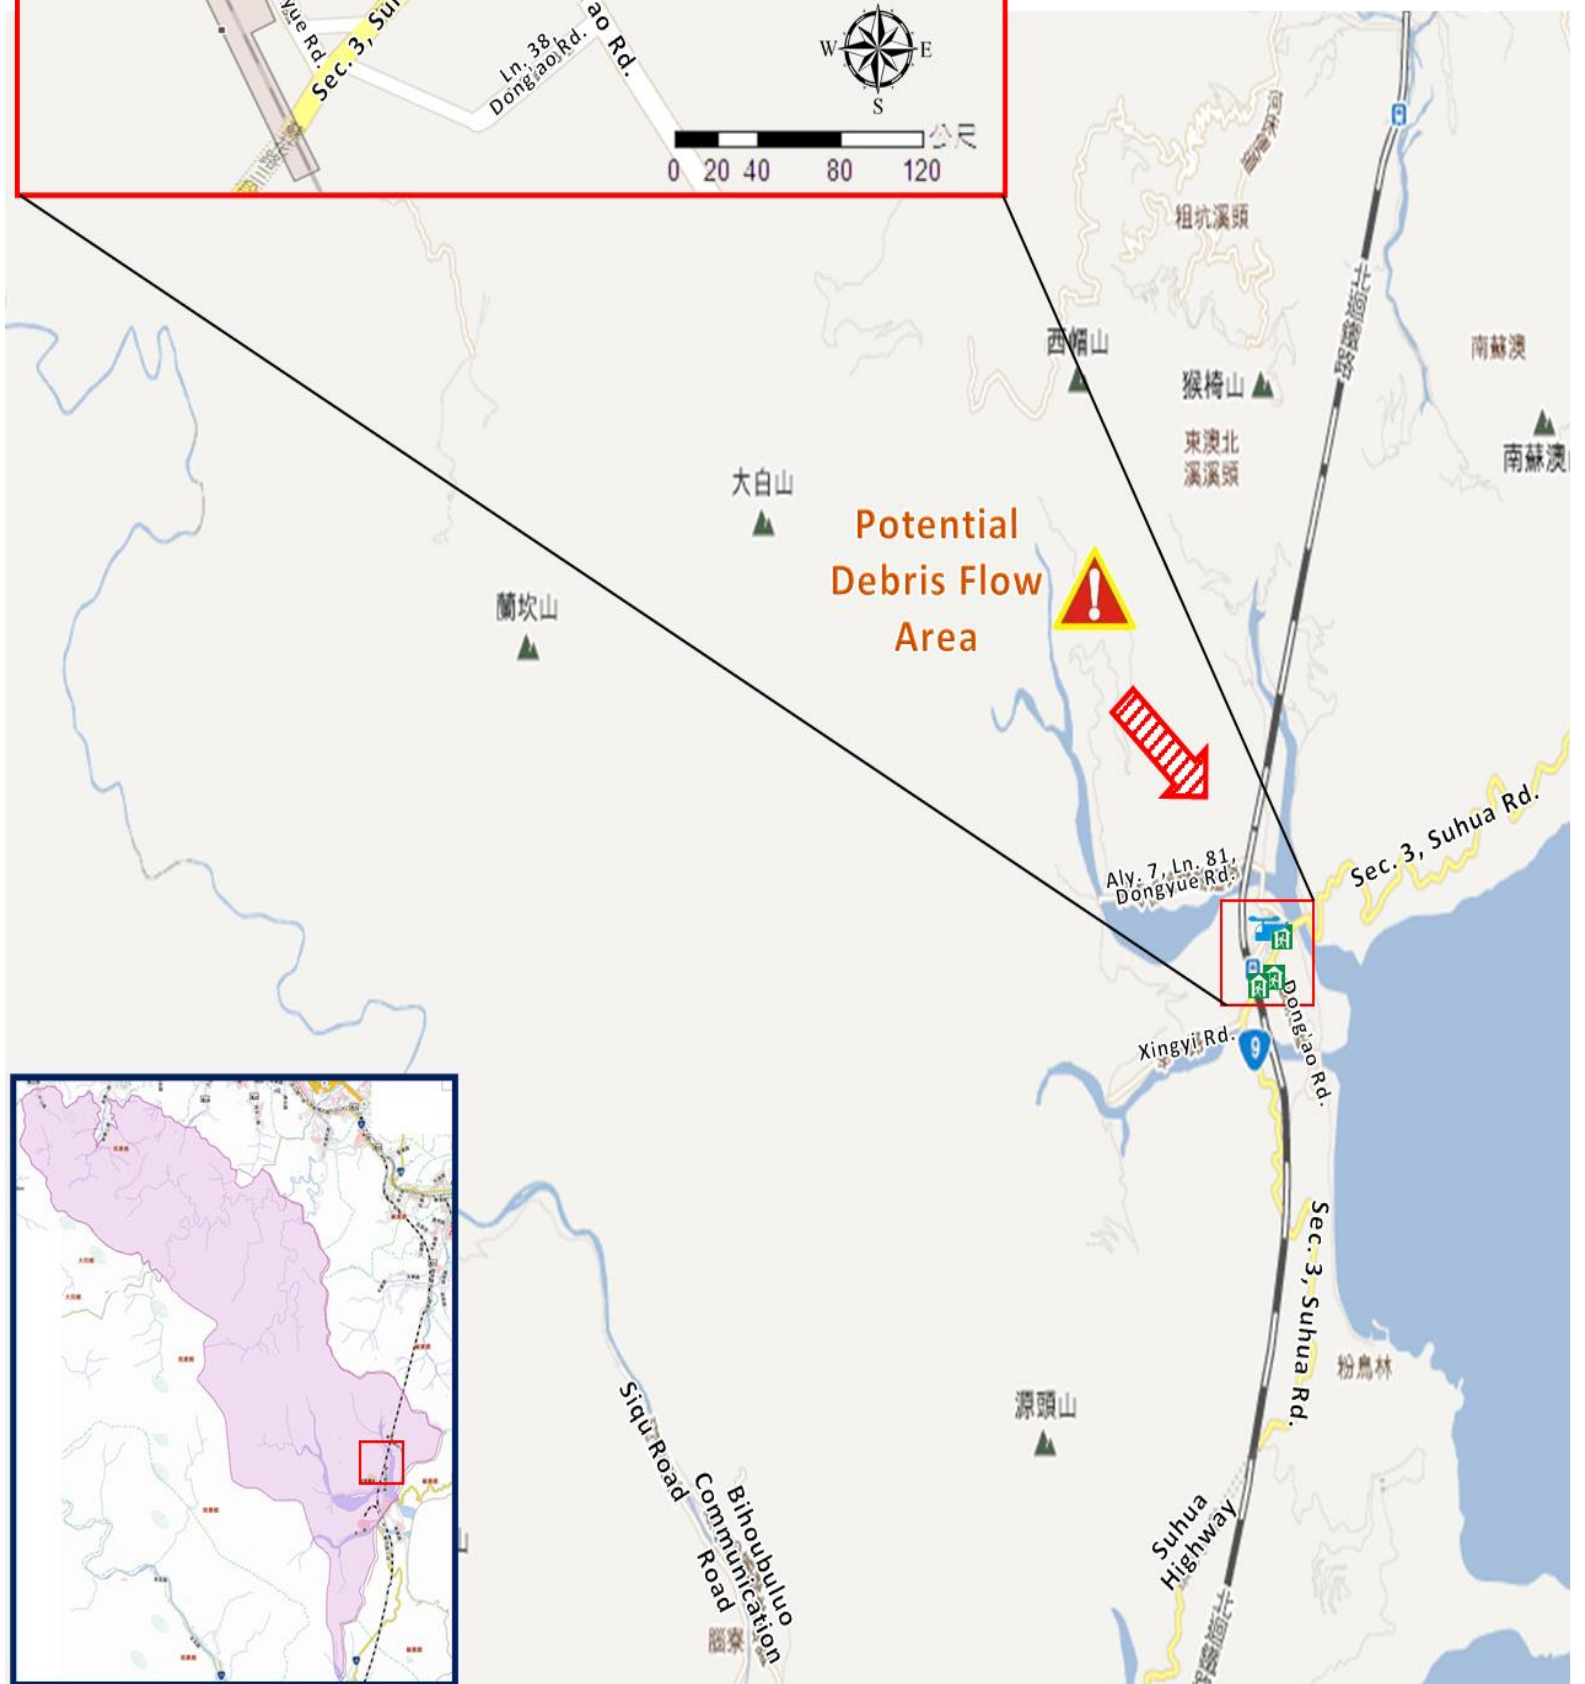

Dongyue Village Evacuation Route

No.1000212-003

DPR Info. List

Vil. Info.

Disaster Response Unit

1. Nan'ao Emergency Operation Center
  Tel: 03-9982691
2. Chief of Village 黃誠福 HUANG CHENG FU
  Tel: 03-9986103
  Cell:0937-163175
3. Dong'ao Police station
  Tel: 03-9986080
4. Suao Fire Branch
  Tel: 03-9964119
5. Police 110, FD 119
6. Road Department
  Tel: 03-9982161~3

DPR Info.

1. Soil&Water Conserv.,Bureau
  <http://246.swcb.gov.tw/>
2. Water Resource Agency
  <http://www.wra.gov.tw/>
3. Central Weather Bureau
  <http://www.cwb.gov.tw/>
4. Yilan County FD
  <http://fire.e-land.gov.tw/>
5. Nan'ao Township Office
  <http://nanao.e-land.gov.tw/>

Shelters

Dongyue Good Gathering hut
Area: 200square meters
Cap.: 65ppl.
Addr.: 141, Sec. 3, Suhua Rd.
Tel:03-9986103

Dong'ao Elementary school covered playground
Area: 400square meters
Cap.: 38ppl.
Addr.: 209, Sec.3 , Suhua Rd.
Tel: 03-9986217

Made by Yilan County Fire Dep.
Nan'ao Township Office
January, 2022

Legends	Disaster relevant		Facility			
	Evac. Direction	Disaster warning sign spot	Indoor Shelter	Disaster category	Police station	Helicopter Landing Zone (WGS84)