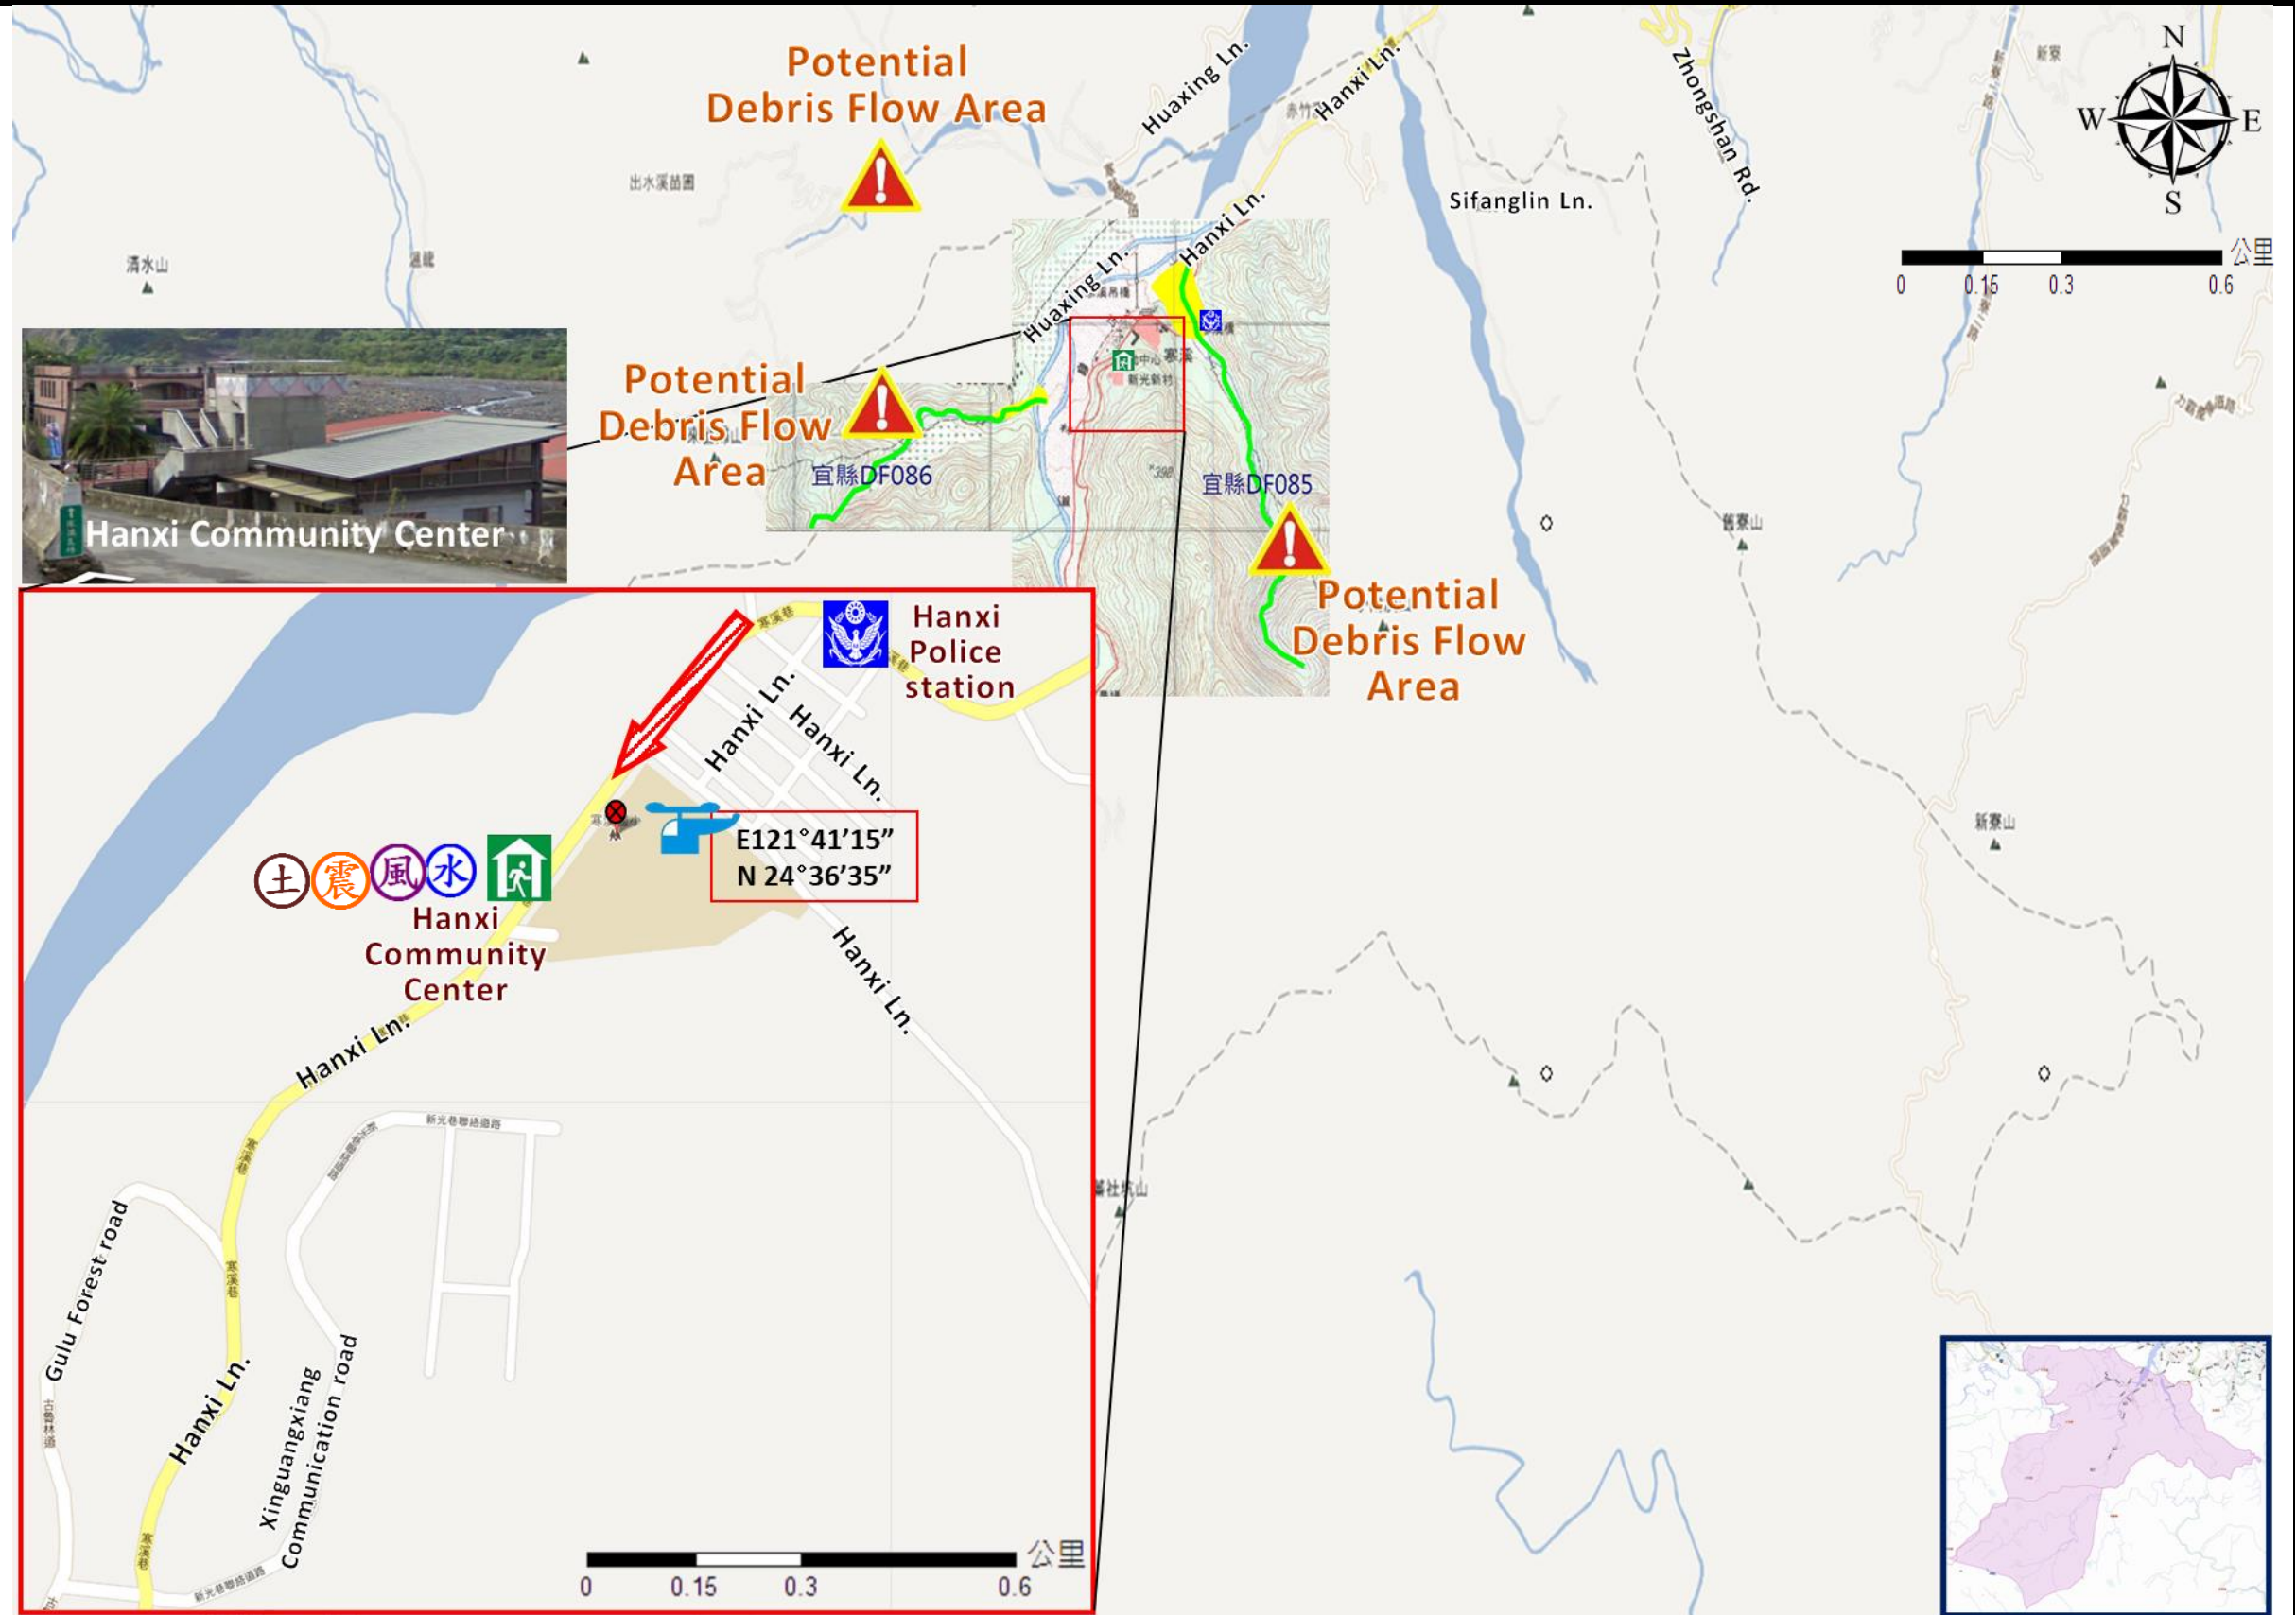

Hanxi Village Evacuation Route

No.1000211-001

DPR Info. List
Hanxi Vil. Info.

Population: 1,154

Disaster Response Unit

1. Datong Emergency Operation Center
Tel: 03-9802260
2. Chief of Village 董經國
DONG JING GUO
Tel:0986-280005
3. Hanxi Police station
Tel: 03-9517465
4. Datong Fire Branch
Tel: 03-9801123
5. Police 110, FD 119
6. Road Department
Tel: 03-9809601

DPR Info.

1. Soil&Water Conserv,Bureau
<http://246.swcb.gov.tw/>
2. Water Resource Agency
<http://www.wra.gov.tw/>
3. Central Weather Bureau
<http://www.cwb.gov.tw/>
4. Yilan County FD
<http://fire.e-land.gov.tw/>
5. Datong Township Office
<http://www.datong.e-land.gov.tw>

Shelters

Hanxi Community Center
Area: 309square meters
Cap.: 30ppl.
Addr.: 5, Hanxi Ln.
Contact: 陳枝榮
CHEN ZHI RONG
Tel: 03-9801004#113

Made by Yilan CountyFire Dep.
Datong Township Office
January, 2023

Legends	Disaster relevant		Facility			
	Evac. Direction	Disaster warning sign spot	Indoor Shelter	Disaster category	Police station	Helicopter Landing Zone (WGS84)