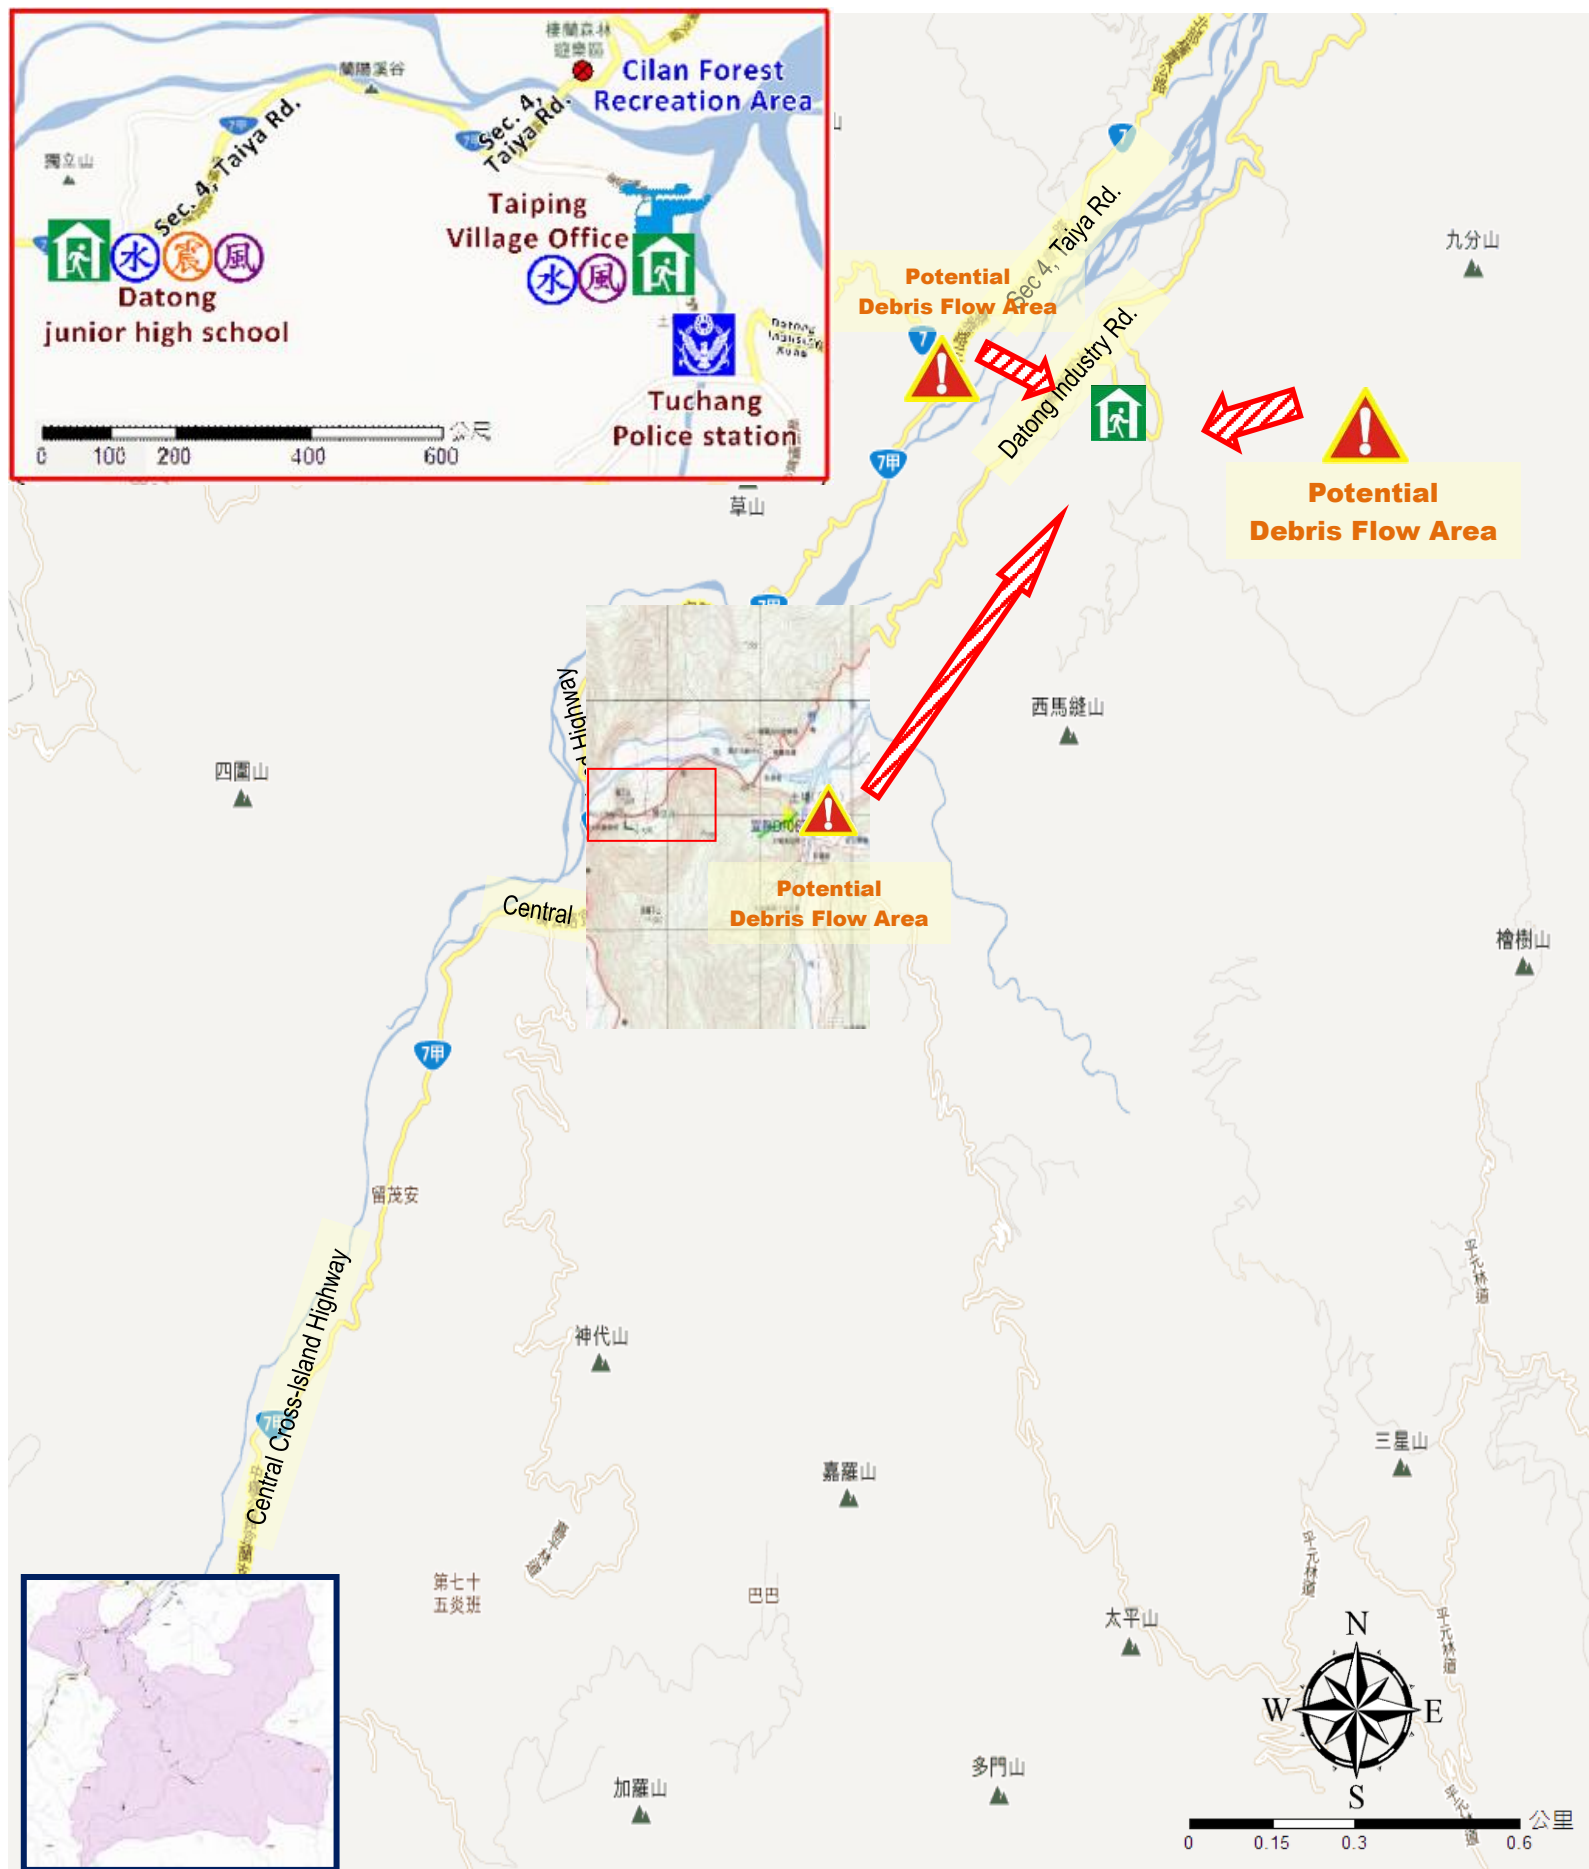

Made by Yilan County Fire Dep.
Datong Township Office
January, 2023

Legends	Disaster relevant		Facility			

	Evac. Direction	Disaster warning sign spot	Indoor Shelter	Disaster category	Police station
--	-----------------	----------------------------	----------------	-------------------	----------------