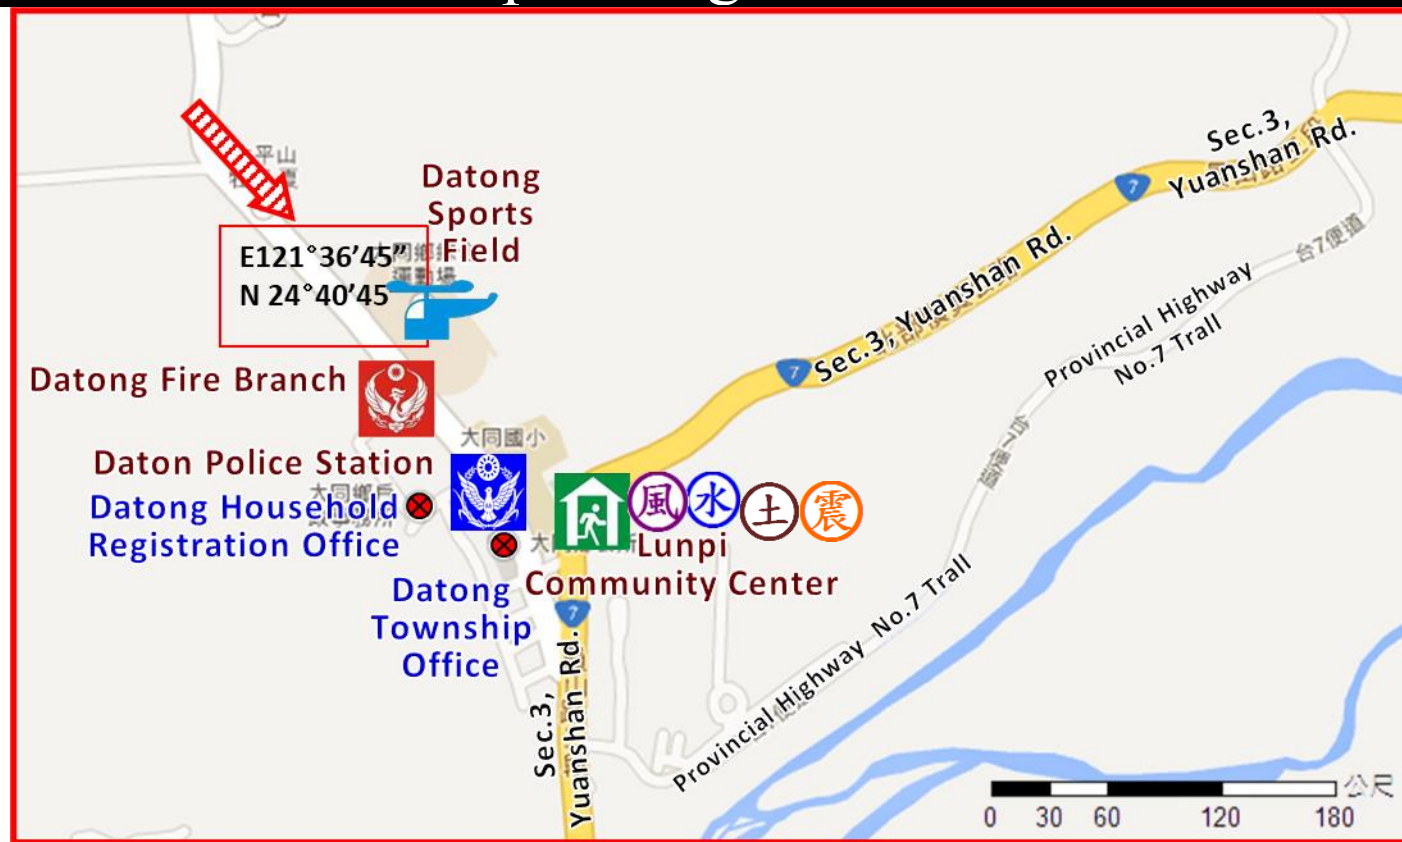

Lunpi Village Evacuation Route

No.1000211-002

DPR Info. List
Lunpi Vil. Info.
Population: 804
Disaster Response Unit
1. Datong Emergency Operation Center Tel: 03-9802260
2. Chief of Village 吳秉宗 WU BING ZONG Tel:0978-517360
3. Datong Police Station Tel: 03-9801176
4. Datong Fire Branch Tel: 03-9801123
5. Police 110, FD 119
6. Road Department Tel: 03-9809601

Shelters
Lunpi Community Center Area: 347.88square meters Cap.: 30ppl. Addr.: Chaoyang No.10-8 Contact: 陳枝榮 CHEN ZHI RONG Tel: 03-9801004#113

Made by Yilan County Fire Dep.
Datong Township Office
January, 2023

Legends	Disaster relevant		Facility			
	Evac. Direction	Disaster warning sign spot	Indoor Shelter	Disaster category	Police station	Fire Branch