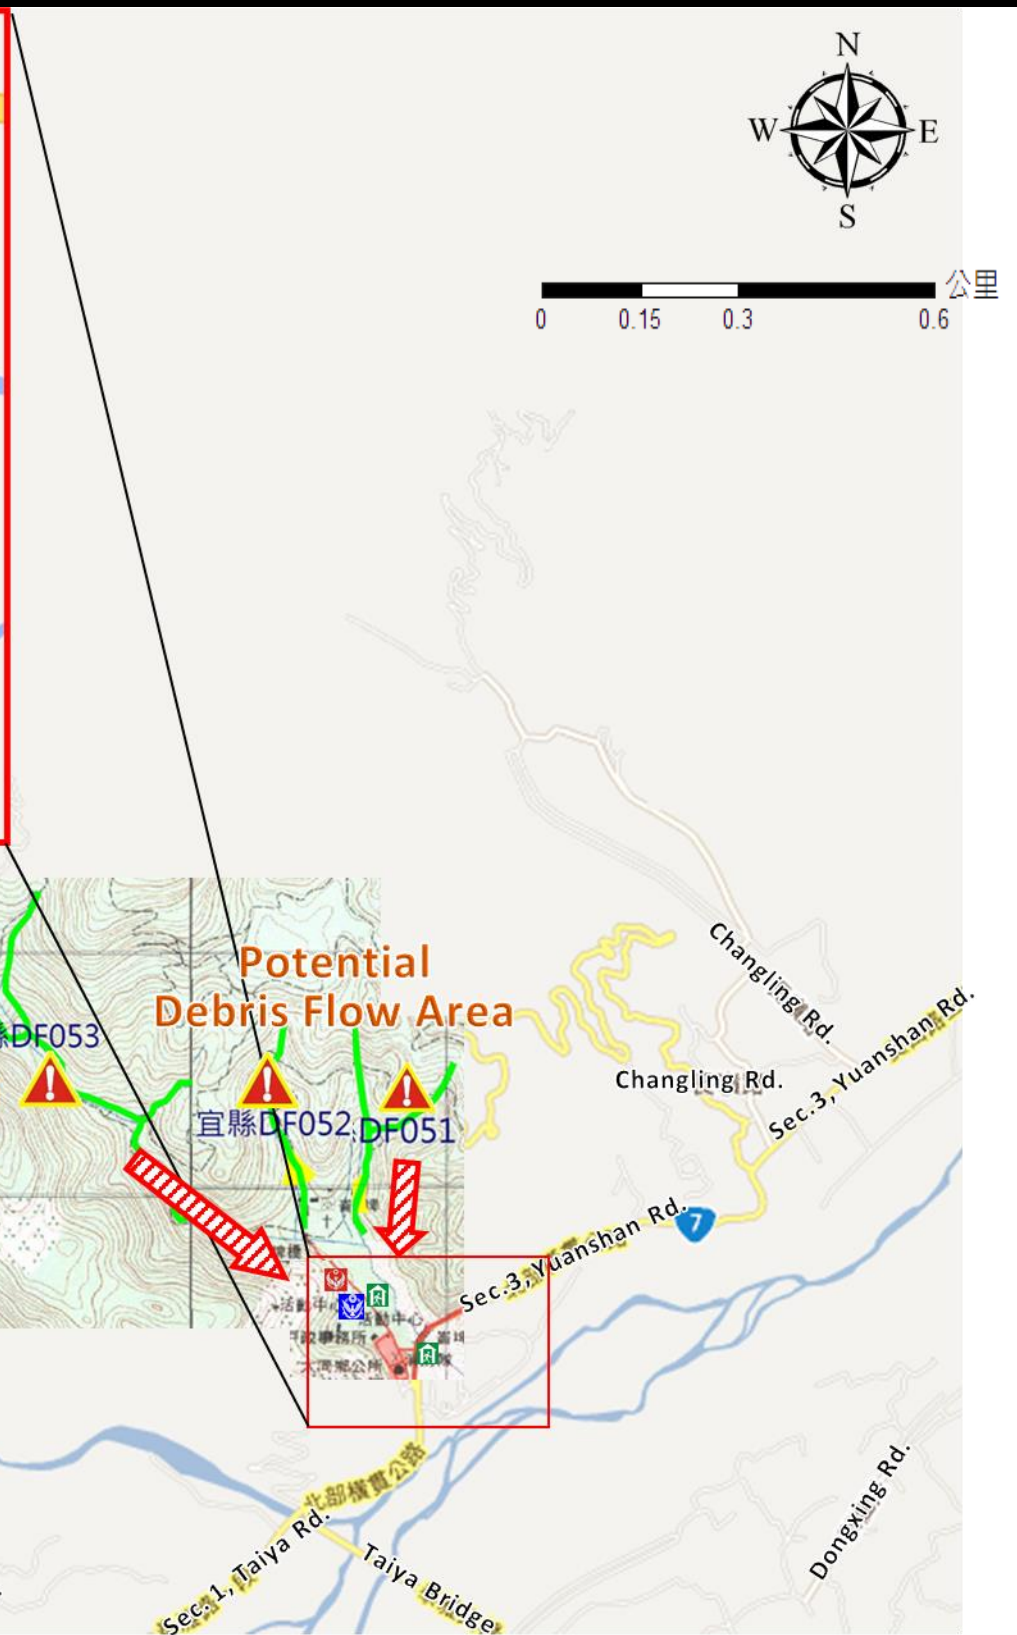

Lunpi Village Evacuation Route

No.1000211-002

DPR Info. List
Lunpi Vil. Info.
Population: 804
Disaster Response Unit
1. Datong Emergency Operation Center Tel: 03-9802260
2. Chief of Village 吳秉宗 WU BING ZONG Tel:0978-517360
3. Datong Police Station Tel: 03-9801176
4. Datong Fire Branch Tel: 03-9801123
5. Police 110, FD 119
6. Road Department Tel: 03-9809601

DPR Info.
1. Soil&Water Conserv,Bureau http://246.swcb.gov.tw/
2. Water Resource Agency http://www.wra.gov.tw/
3. Central Weather Bureau http://www.cwb.gov.tw/
4. Yilan County FD http://fire.e-land.gov.tw/
5. Datong Township Office http://www.datong.e-land.gov.tw

Shelters
Lunpi Community Center Area: 347.88square meters Cap.: 30ppl. Addr.: Chaoyang No.10-8 Contact: 陳枝榮 CHEN ZHI RONG Tel: 03-9801004#113

Made by Yilan County Fire Dep.
Datong Township Office
January, 2023

Legends	Disaster relevant		Facility				
	Evac. Direction	Disaster warning sign spot	Indoor Shelter	Disaster category	Police station	Fire Branch	Helicopter Landing Zone (WGS84)