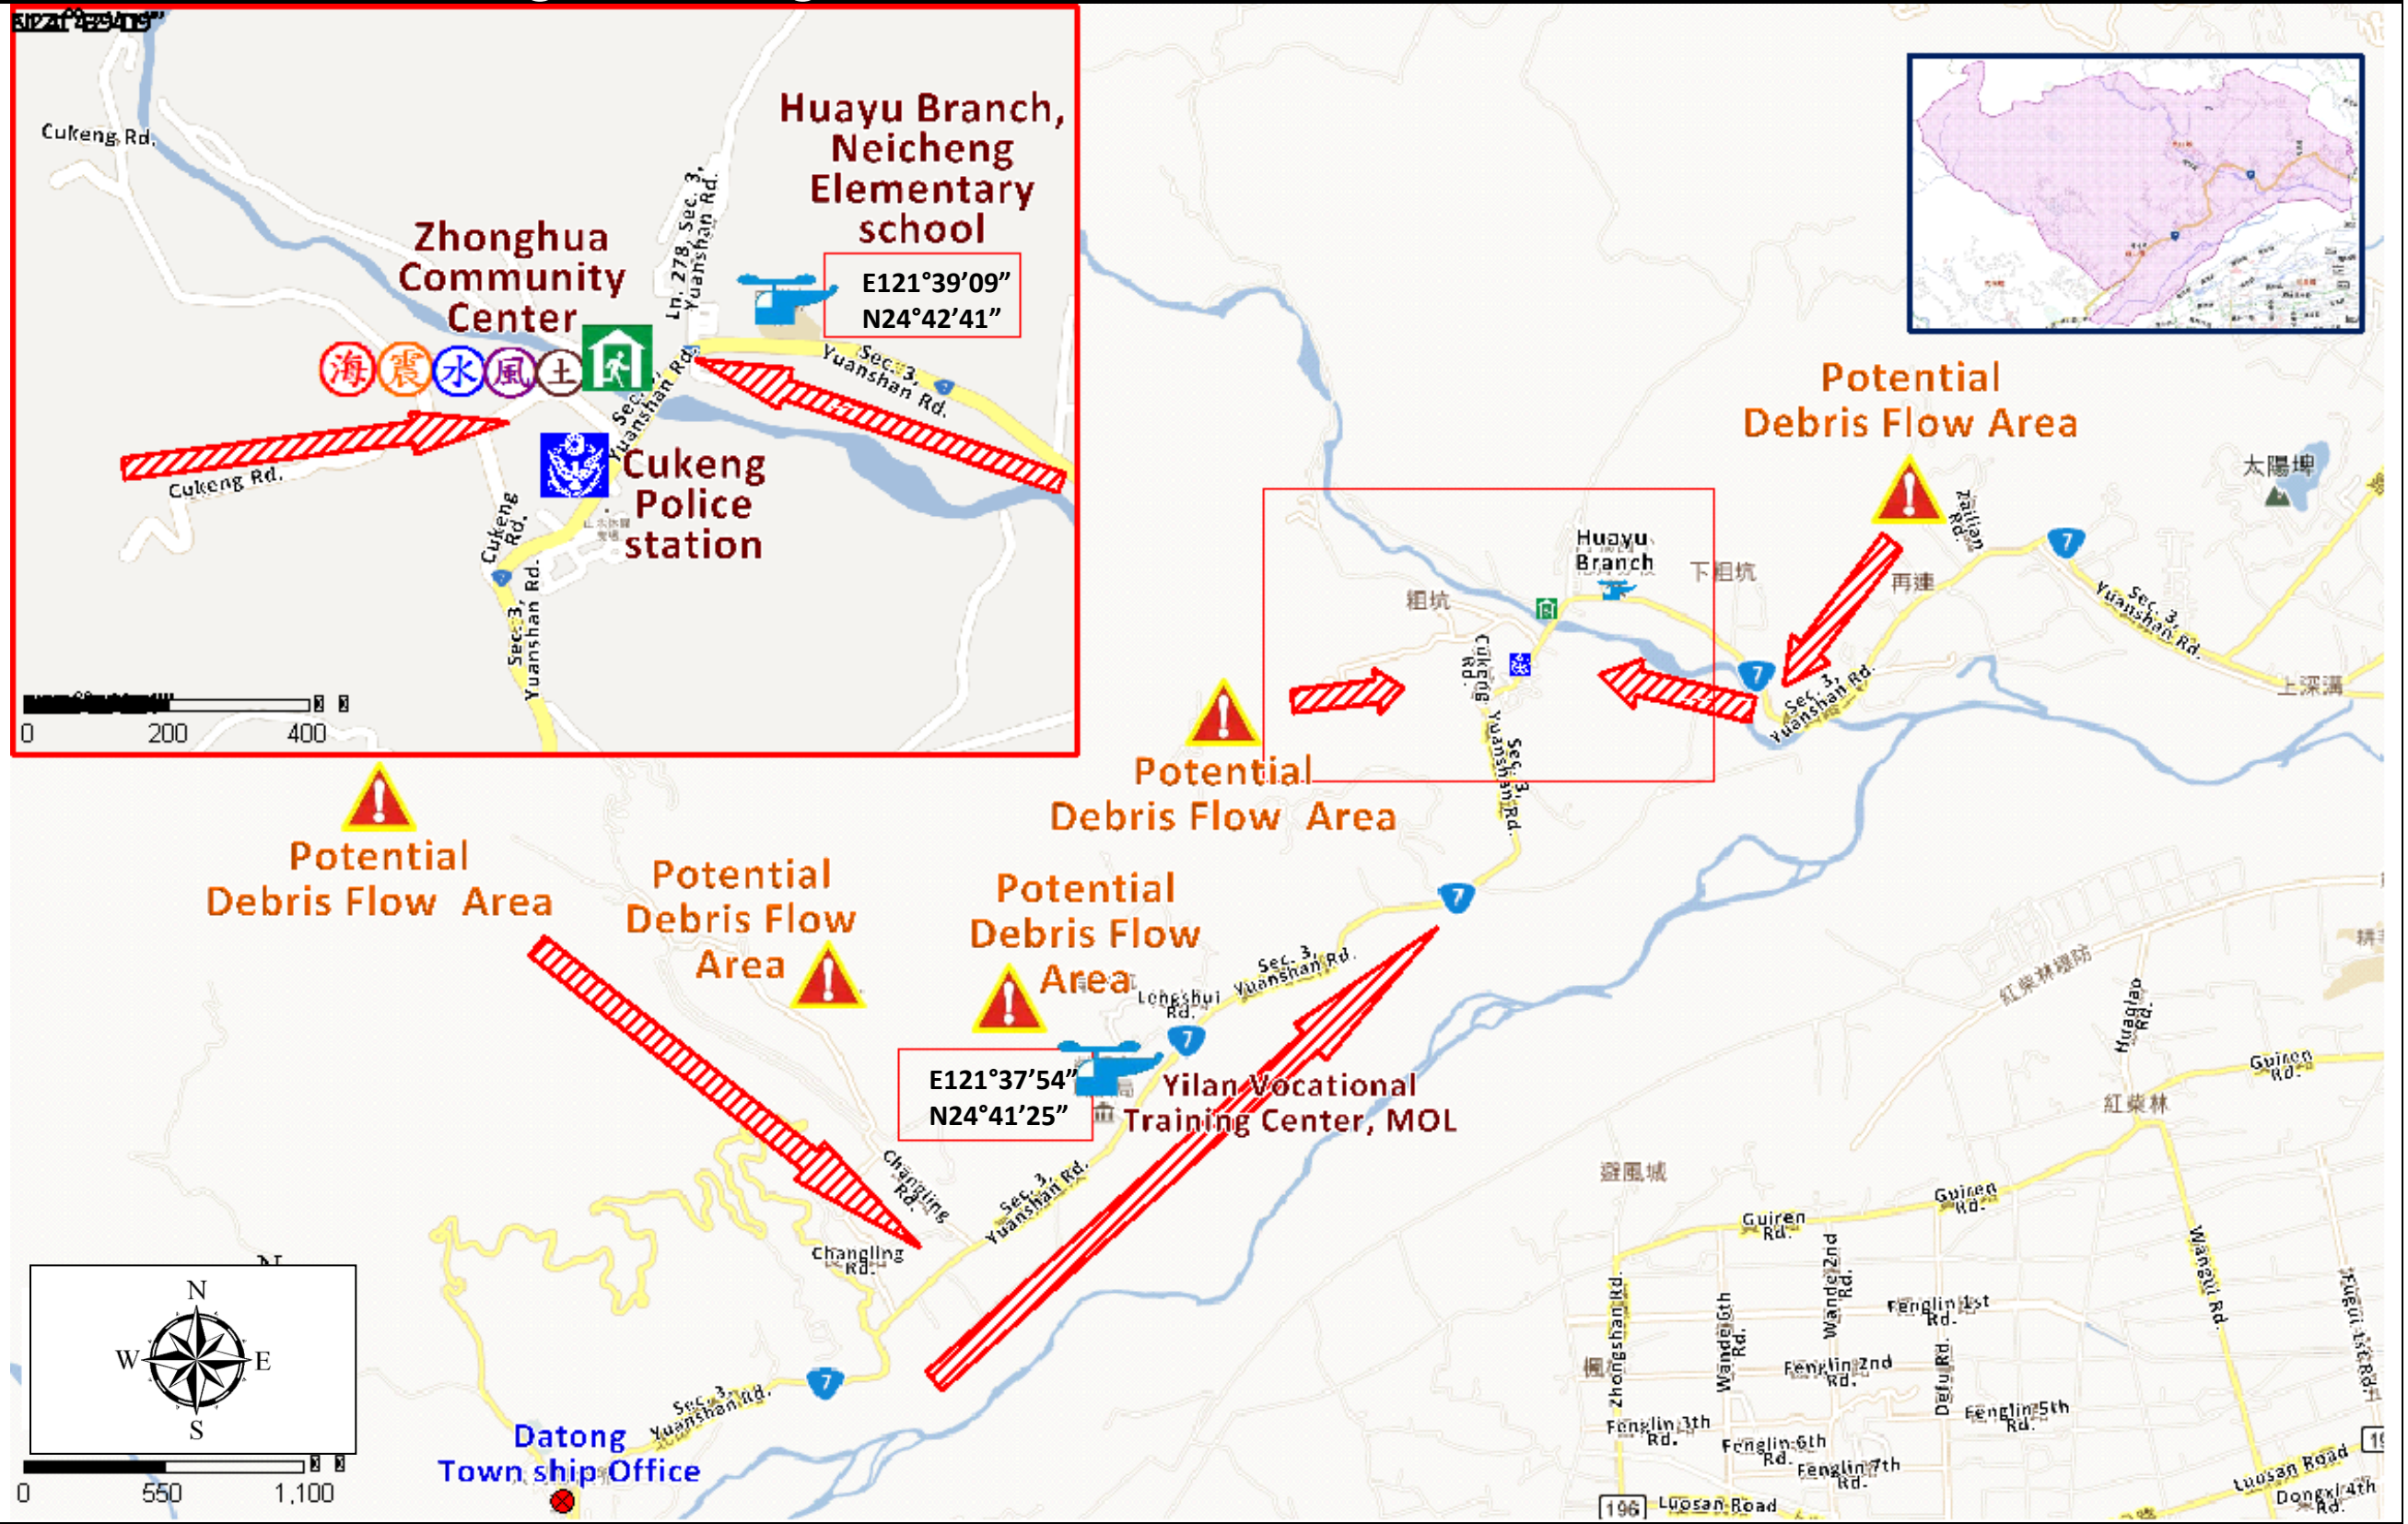

Zhonghua Village Evacuation Route

No.1000207-008

- DPR Info. List
- Zhonghua Vil. Info.
- Population: 615
- Disaster Response Unit
1. Yuanshan Emergency Operation Center
Tel: 03-9231991
 2. Chief of Village 陳明華
CHEN MING HUA
Cell: 0963-315774
 3. Cukeng Police station
Tel: 03-9221996
 4. Yuanshan Fire Branch
Tel: 03-9227054
 5. Police 110, FD 119
 6. Road Department
Tel: 03-9982058

- DPR Info.
1. Agency of Rural Development & Soil and Water Conservation, MOA
<https://www.ardswc.gov.tw/Home/>
 2. Water Resources Agency, MOEA
<http://www.wra.gov.tw/>
 3. Central Weather Administration
<https://www.cwa.gov.tw/V8/C/>
 4. Yilan County FD
<http://fire.e-land.gov.tw/>
 5. Yuanshan Township Office
<http://www.yuanshan.gov.tw/>

Shelters

Zhonghua Community Center
Area: 50square meters
Cap.: 11ppl.
Addr.: 304, Cukeng Rd.
Contact: 郭敏慧
GUO MIN HUEI
Tel: 03-9231991 # 405

Disaster relevant		Facility				
Legends	Evac. Direction	Disaster warning sign spot	Indoor Shelter	Disaster category	Police station	Helicopter Landing Zone (WGS84)

Made by Yilan County Fire Dep.
Yuanshan Township Office
March, 2024