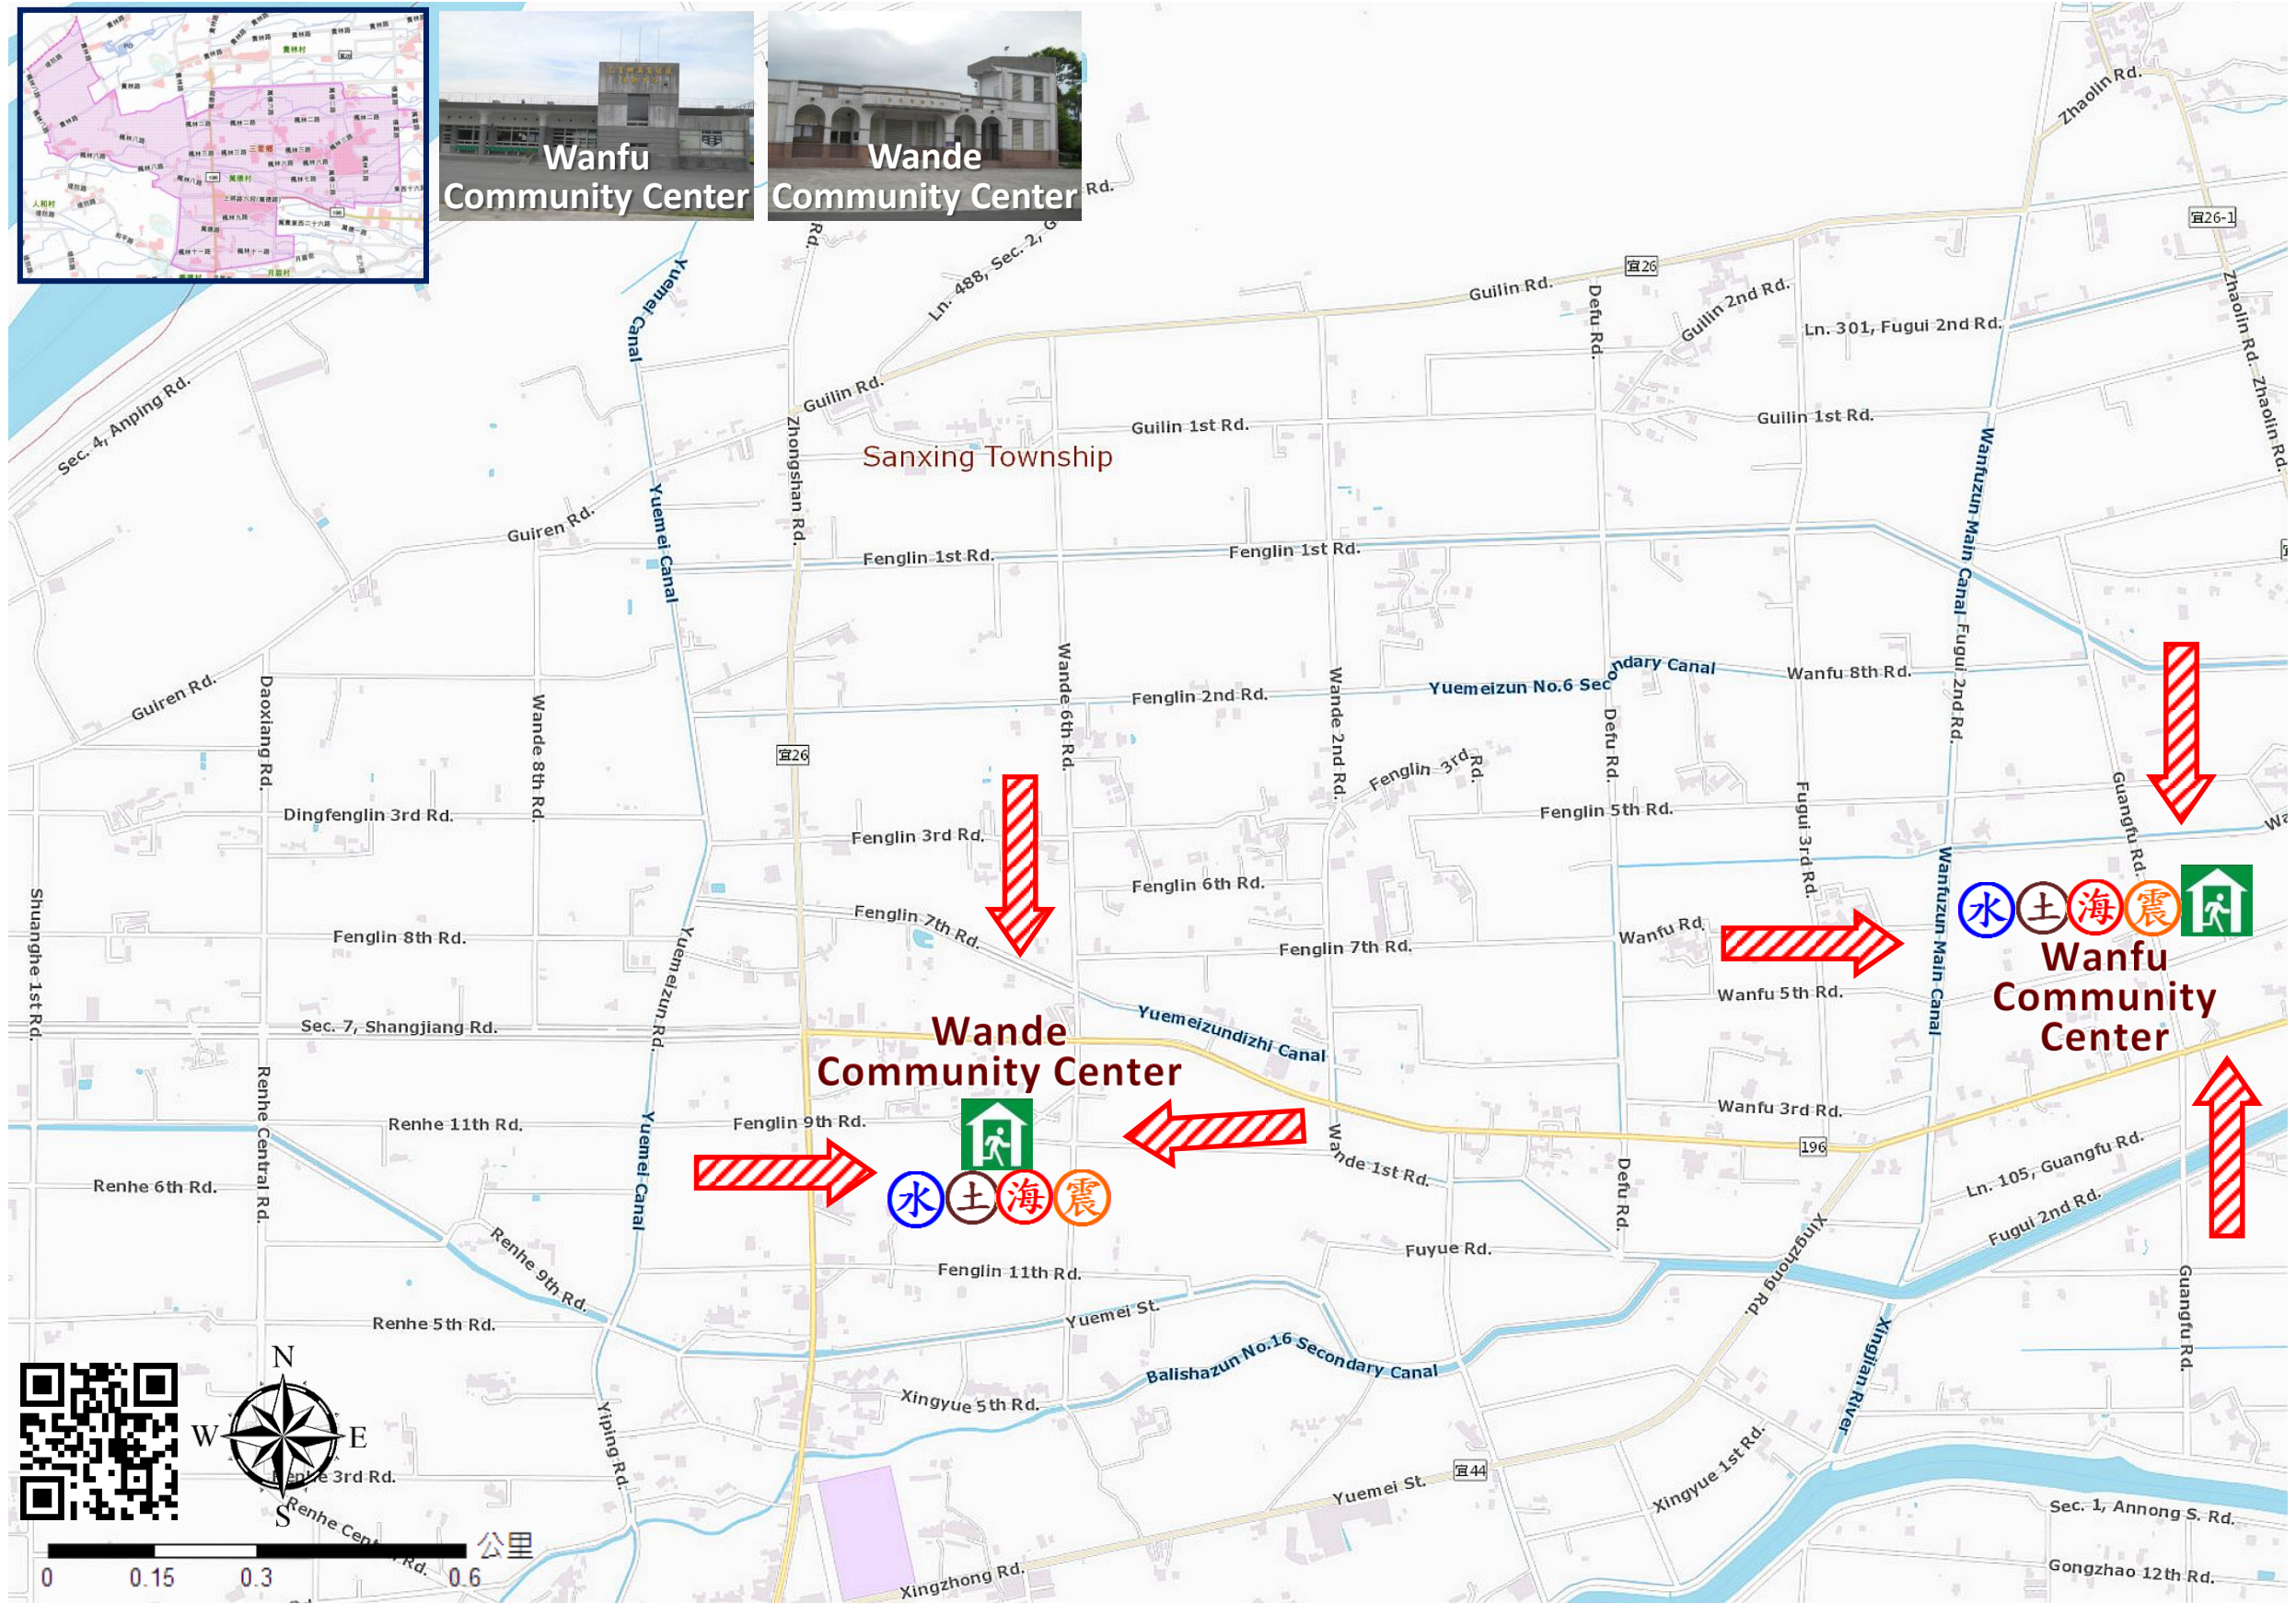

# Wande Village Evacuation Route

No.1000210-012

DPR Info. List

Vil. Info.

Disaster Response Unit

1. Sanshing Emergency Operation Center  
Tel: 03-9893546
2. Chief of Village 陳長森 CHEN CHANG SEN  
Tel: 03-9894420  
Cell:0938-111335
3. Sanshing Police station  
Tel: 03-9892561
4. Sanshing Fire Branch  
Tel: 03-9892271
5. Police 110, FD 119
6. Road Department  
Tel: 03-9809601

DPR Info.

1. Soil&Water Conserv., Bureau  
<http://246.swcb.gov.tw/>
2. Water Resource Agency  
<http://www.wra.gov.tw/>
3. Central Weather Bureau  
<http://www.cwb.gov.tw/>
4. Yilan County FD  
<http://fire.e-land.gov.tw/>
5. Sanshing Township Office  
<http://www.sanshing.gov.tw/>

Shelters

Wanfu Community Center  
Area: 300square meters  
Cap.: 63ppl.  
Addr.: 300, Wanfu 5th Rd.  
Tel: 03-9892788

Wande Community Center  
Area: 110square meters  
Cap.: 23ppl.  
Addr.: 61, Fenglin 9th Rd.  
Tel: 03-9895360

Disaster relevant		Facility	
Evac. Direction	Disaster warning sign spot	Indoor Shelter	Disaster category

Made by Yilan County Fire Dep.  
Sanshing Township Office  
January, 2022

Legends