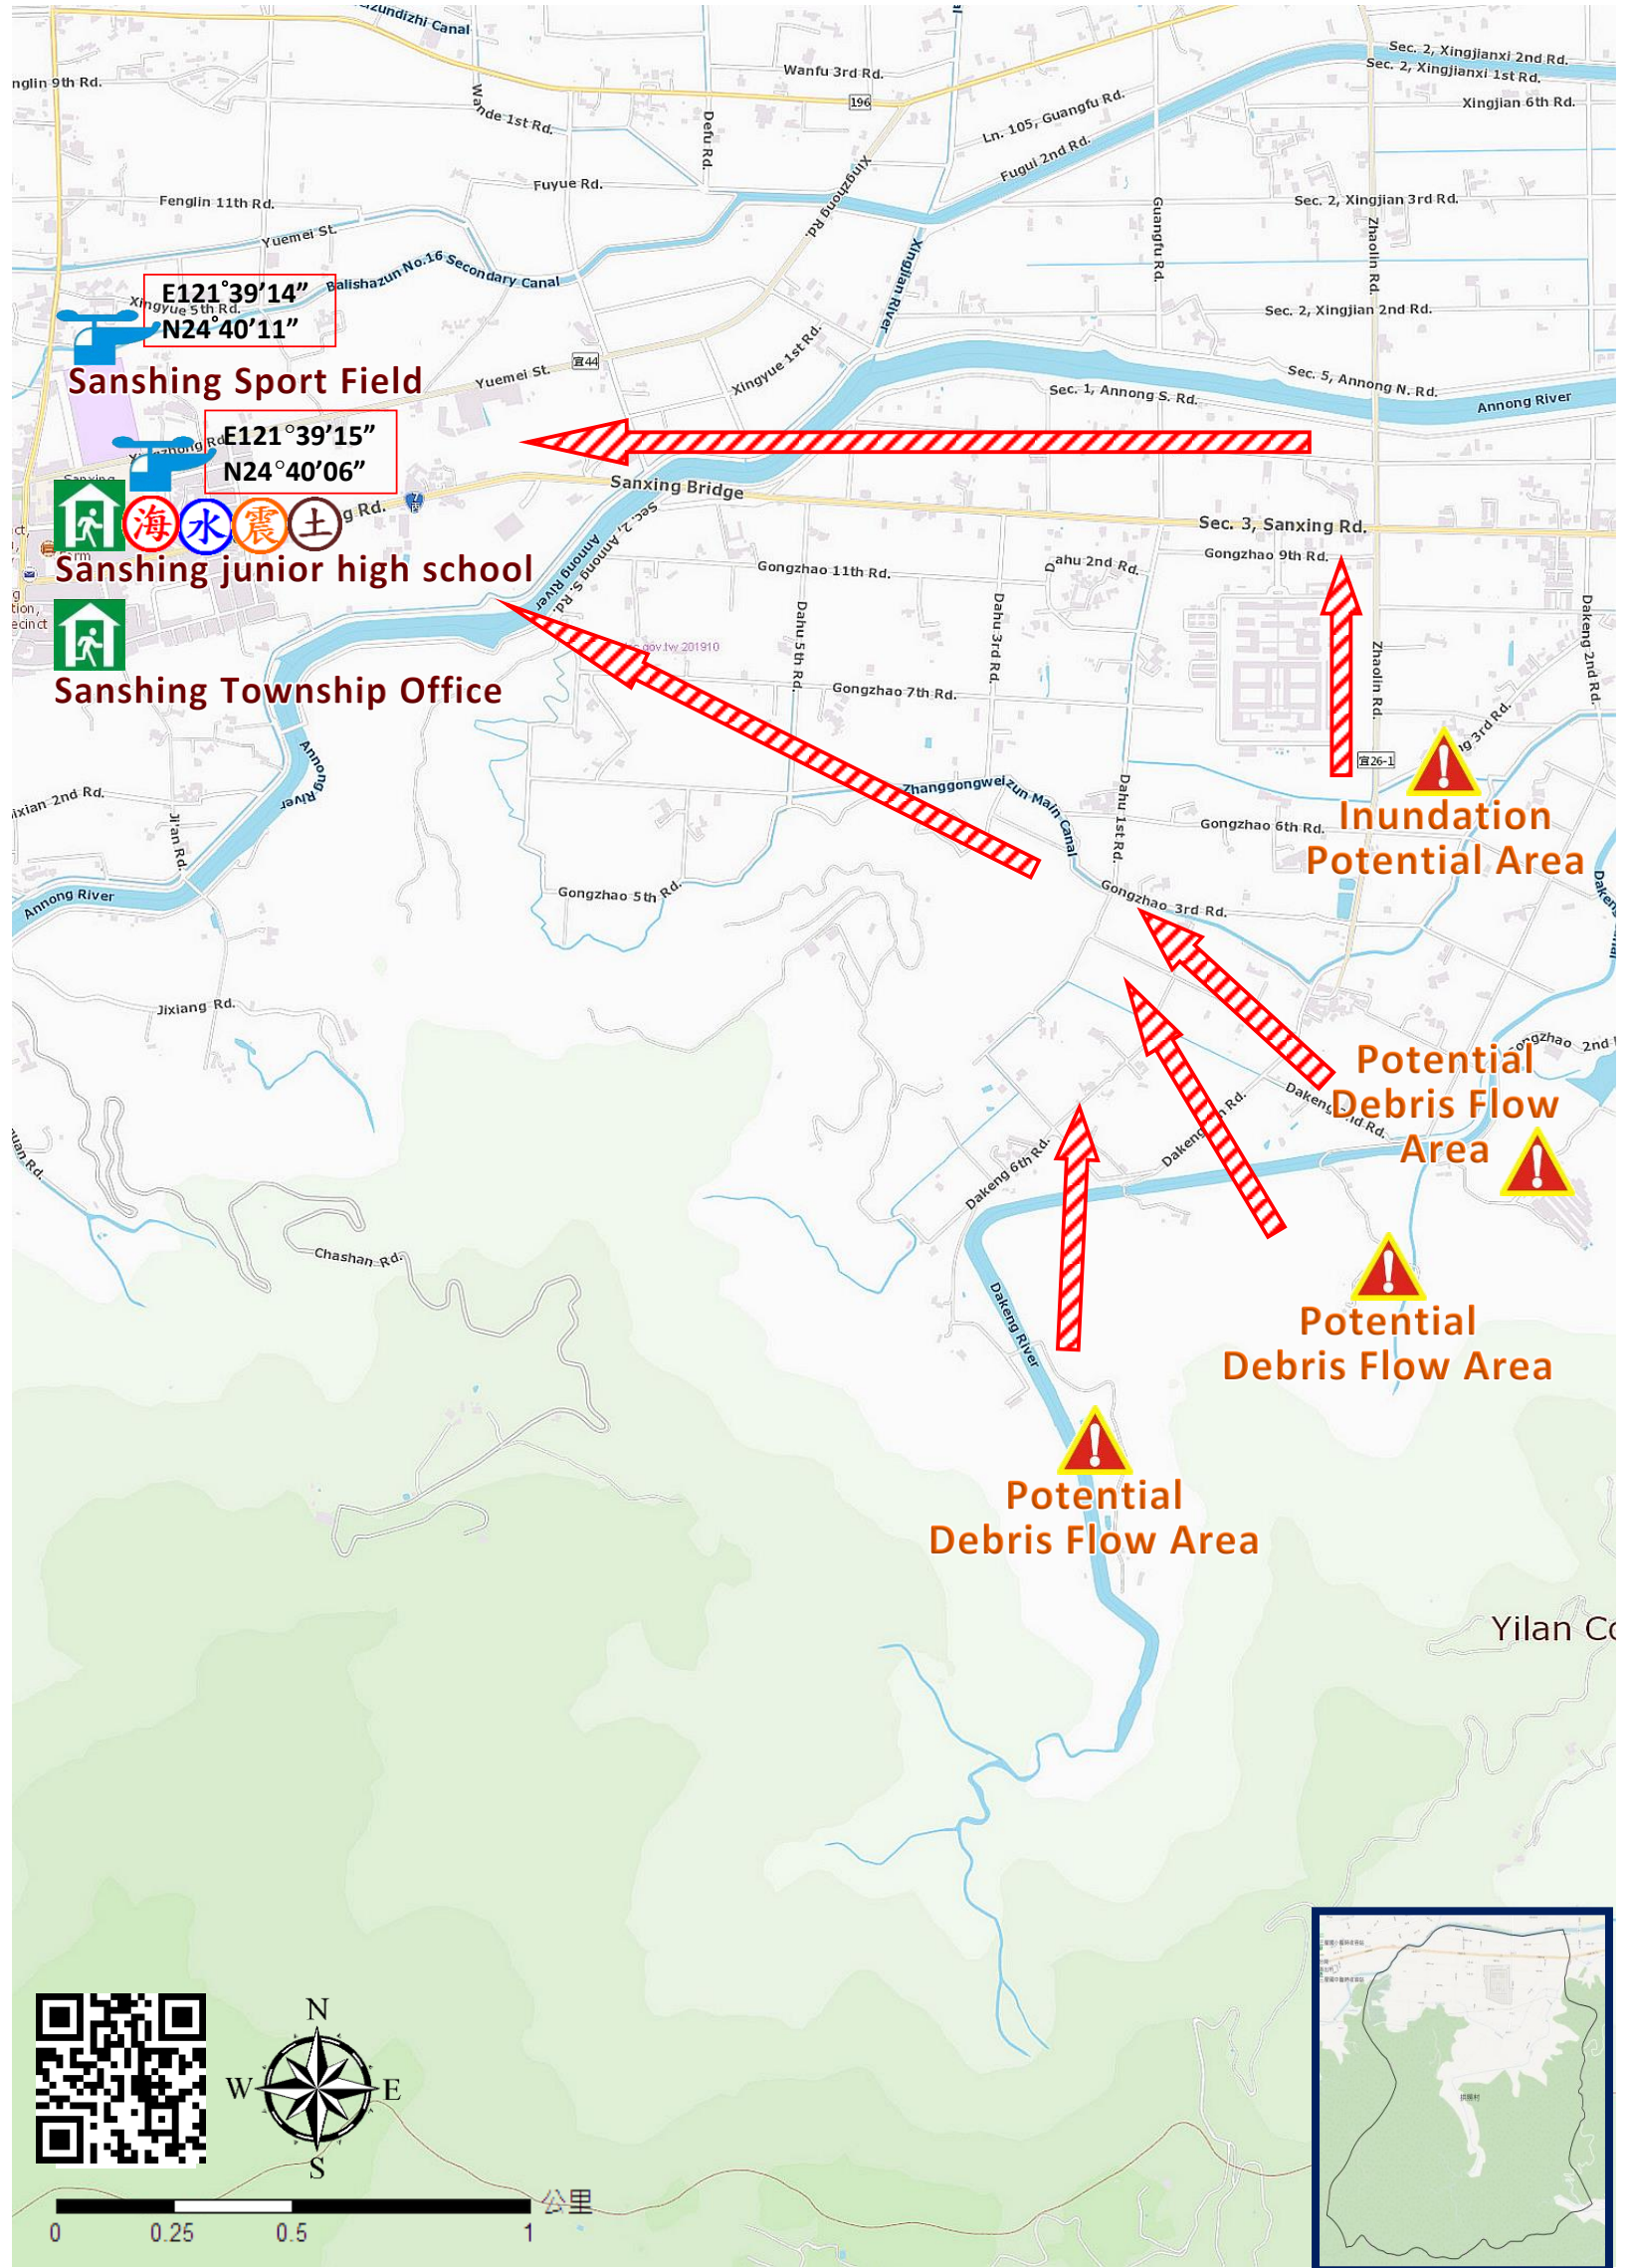

Made by Yilan County Fire Dep.  
Sanshing Township Office  
January, 2022

Legends

Disaster relevant		Facility				
Evac. Direction	Disaster warning sign spot	Indoor Shelter	Disaster category	Fire Branch	Police station	(WGS84) Helicopter Landing Zone