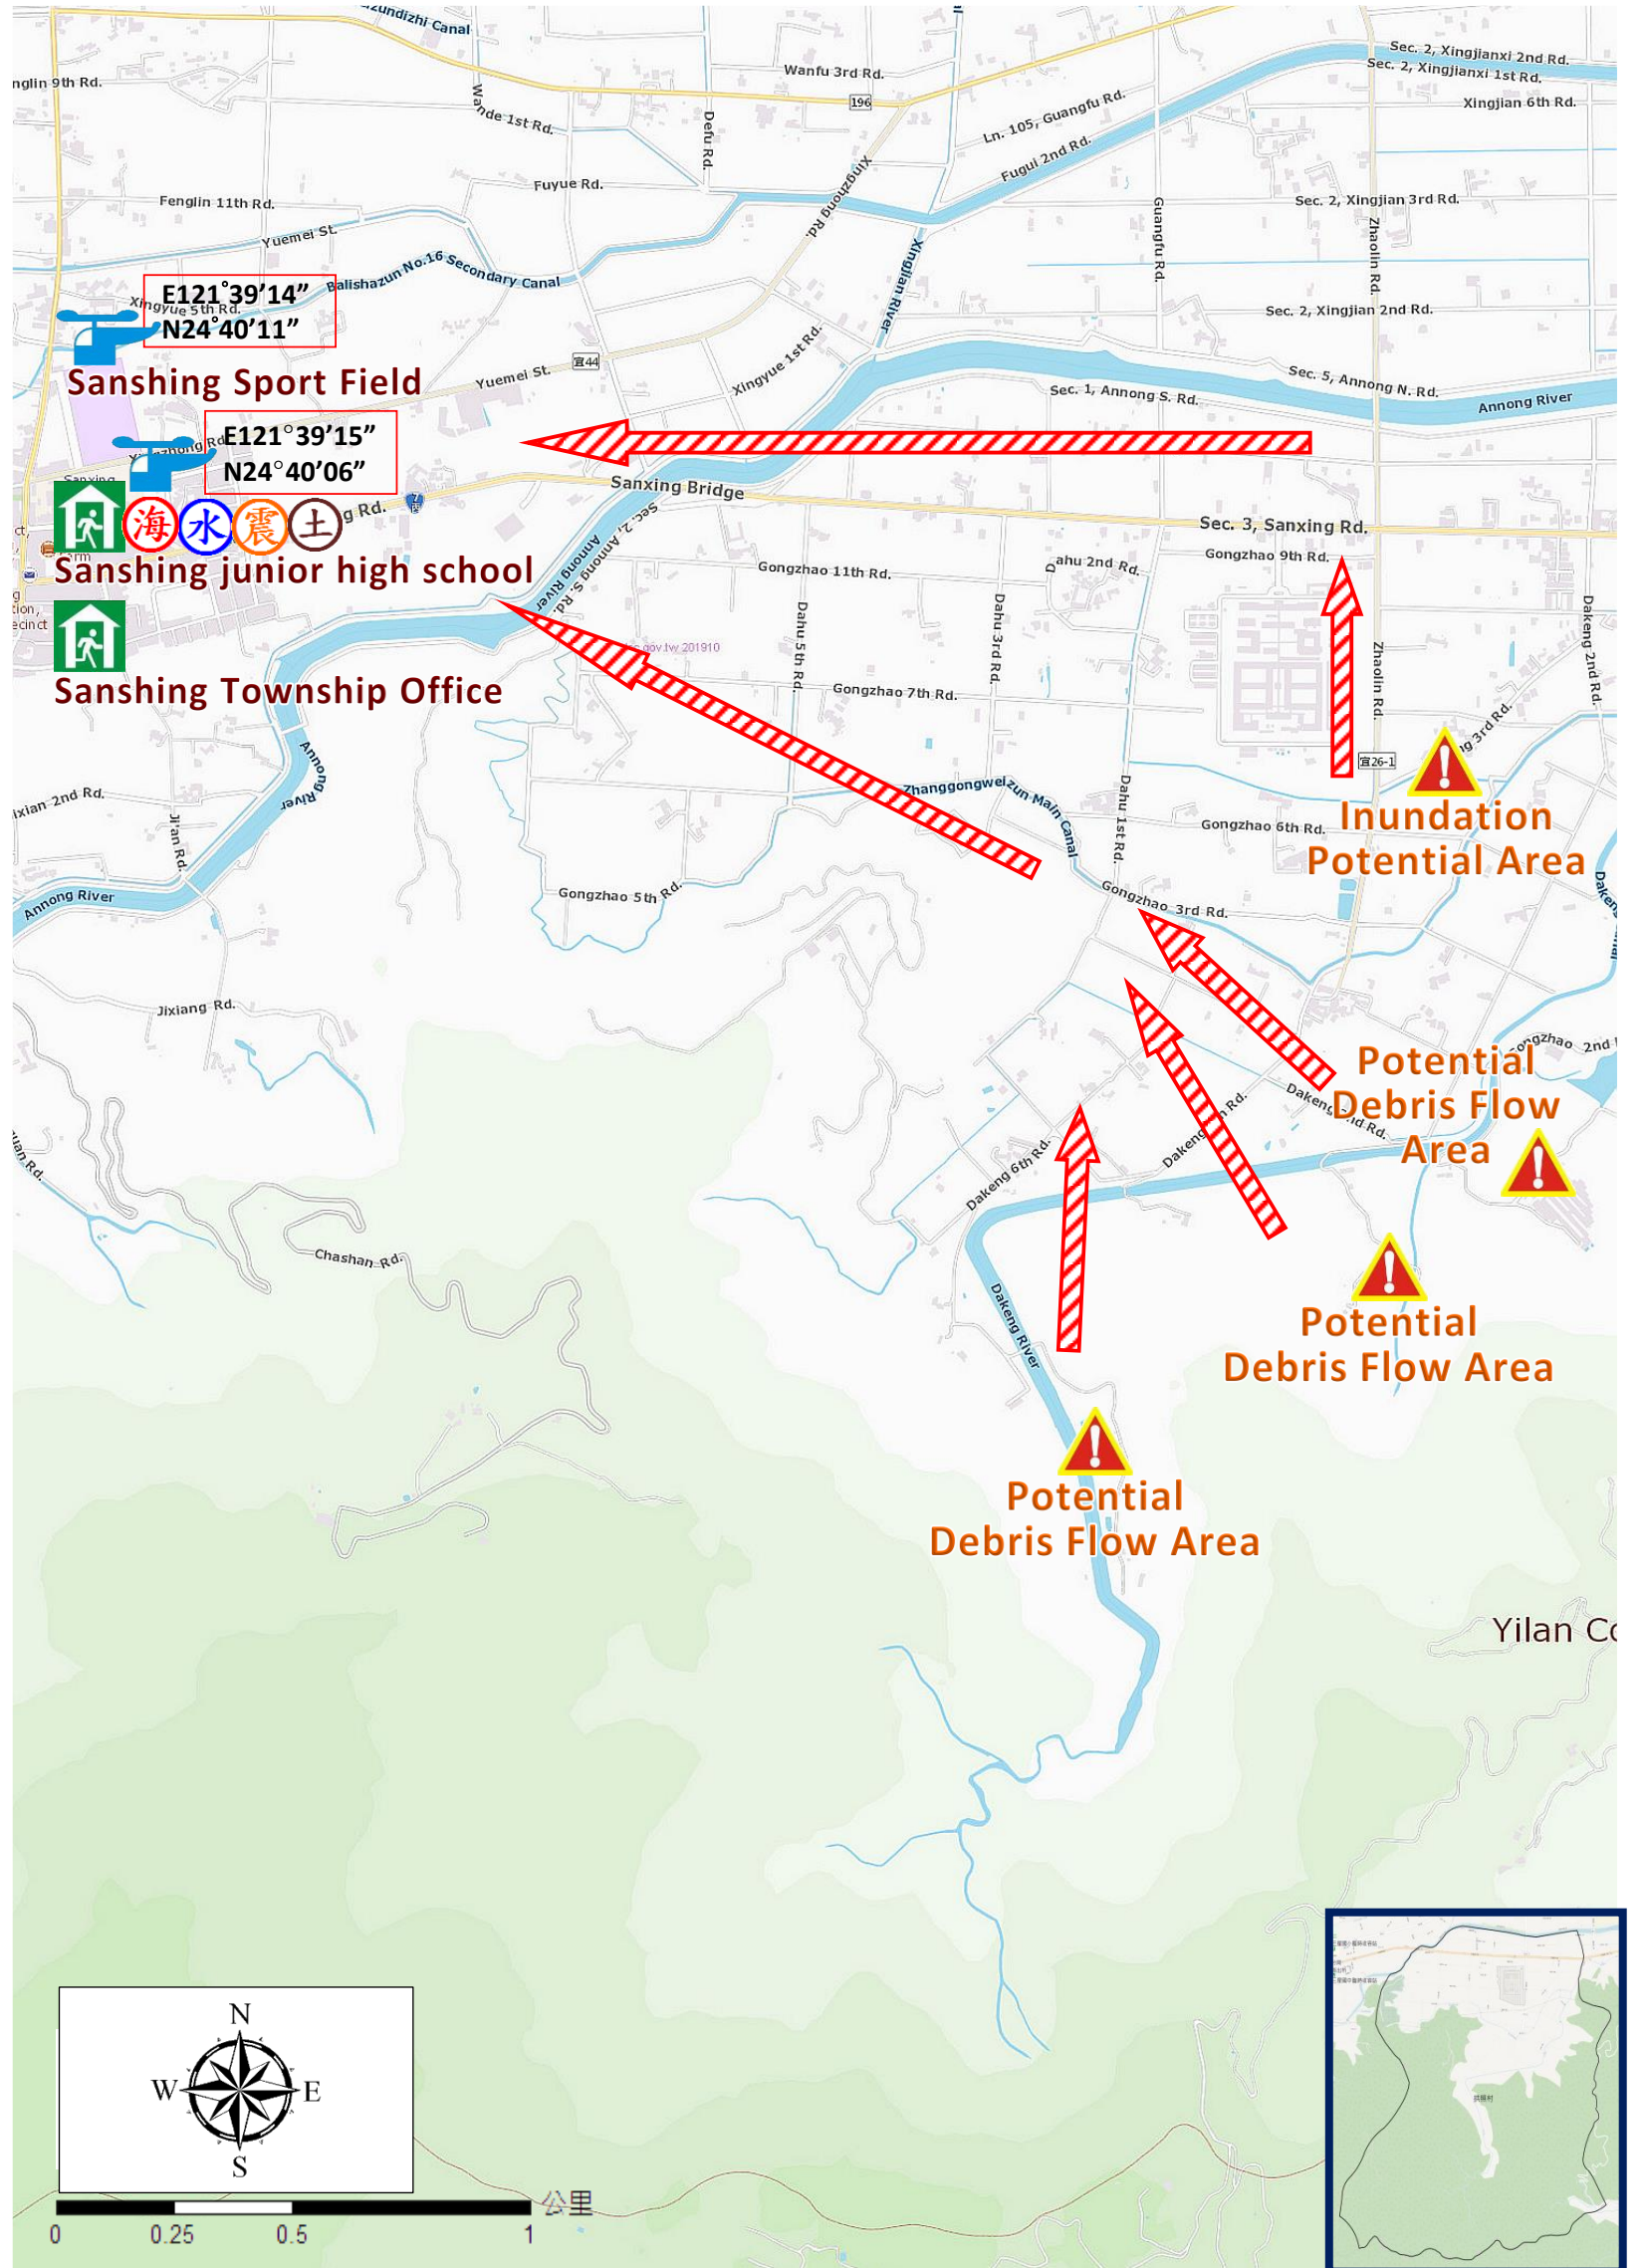

Gongzhao Village Evacuation Route

No. 1000210-009

DPR Info. List
Gongzhao Vil. Info.
Population: 1,466
Disaster Response Unit
<ol style="list-style-type: none"> Sanshing Emergency Operation Center Tel: 03-9893546 Chief of Village 項小芬 XIANG XIAO FEN Cell: 0937-162517 Daying Police station Tel: 03-9898910 Sanshing Fire Branch Tel: 03-9892271 Police 110, FD 119 Road Department Tel: 03-9809601
DPR Info.
<ol style="list-style-type: none"> Agency of Rural Development & Soil and Water Conservation, MOA https://www.ardswc.gov.tw/Home/ Water Resources Agency, MOEA http://www.wra.gov.tw/ Central Weather Administration https://www.cwa.gov.tw/V8/C/ Yilan County FD http://fire.e-land.gov.tw/ Sanshing Township Office http://www.sanshing.gov.tw/
Shelters
<p>Sanshing junior high school(Hall) Area: 2400square meters Cap.: 500ppl. Addr.: 72, Xingyi Rd. Contact:張輝志 ZHANG,HUI-ZHI Tel: 03-9892012</p> 
<p>Sanshing Township Office Area: 700square meters Cap.: 33ppl. Addr.: 168, Jiyi Rd. Contact:呂進榮 LU,JIN-RONG Tel: 03-9892018</p> 
<p>Made by Yilan County Fire Dep. Sanshing Township Office March, 2024</p>

Legends	Disaster relevant		Facility			
	Evac.	Disaster warning sign spot	Indoor Shelter	Disaster category	Fire Branch	Police station

	Direction					Zone
--	-----------	--	--	--	--	------