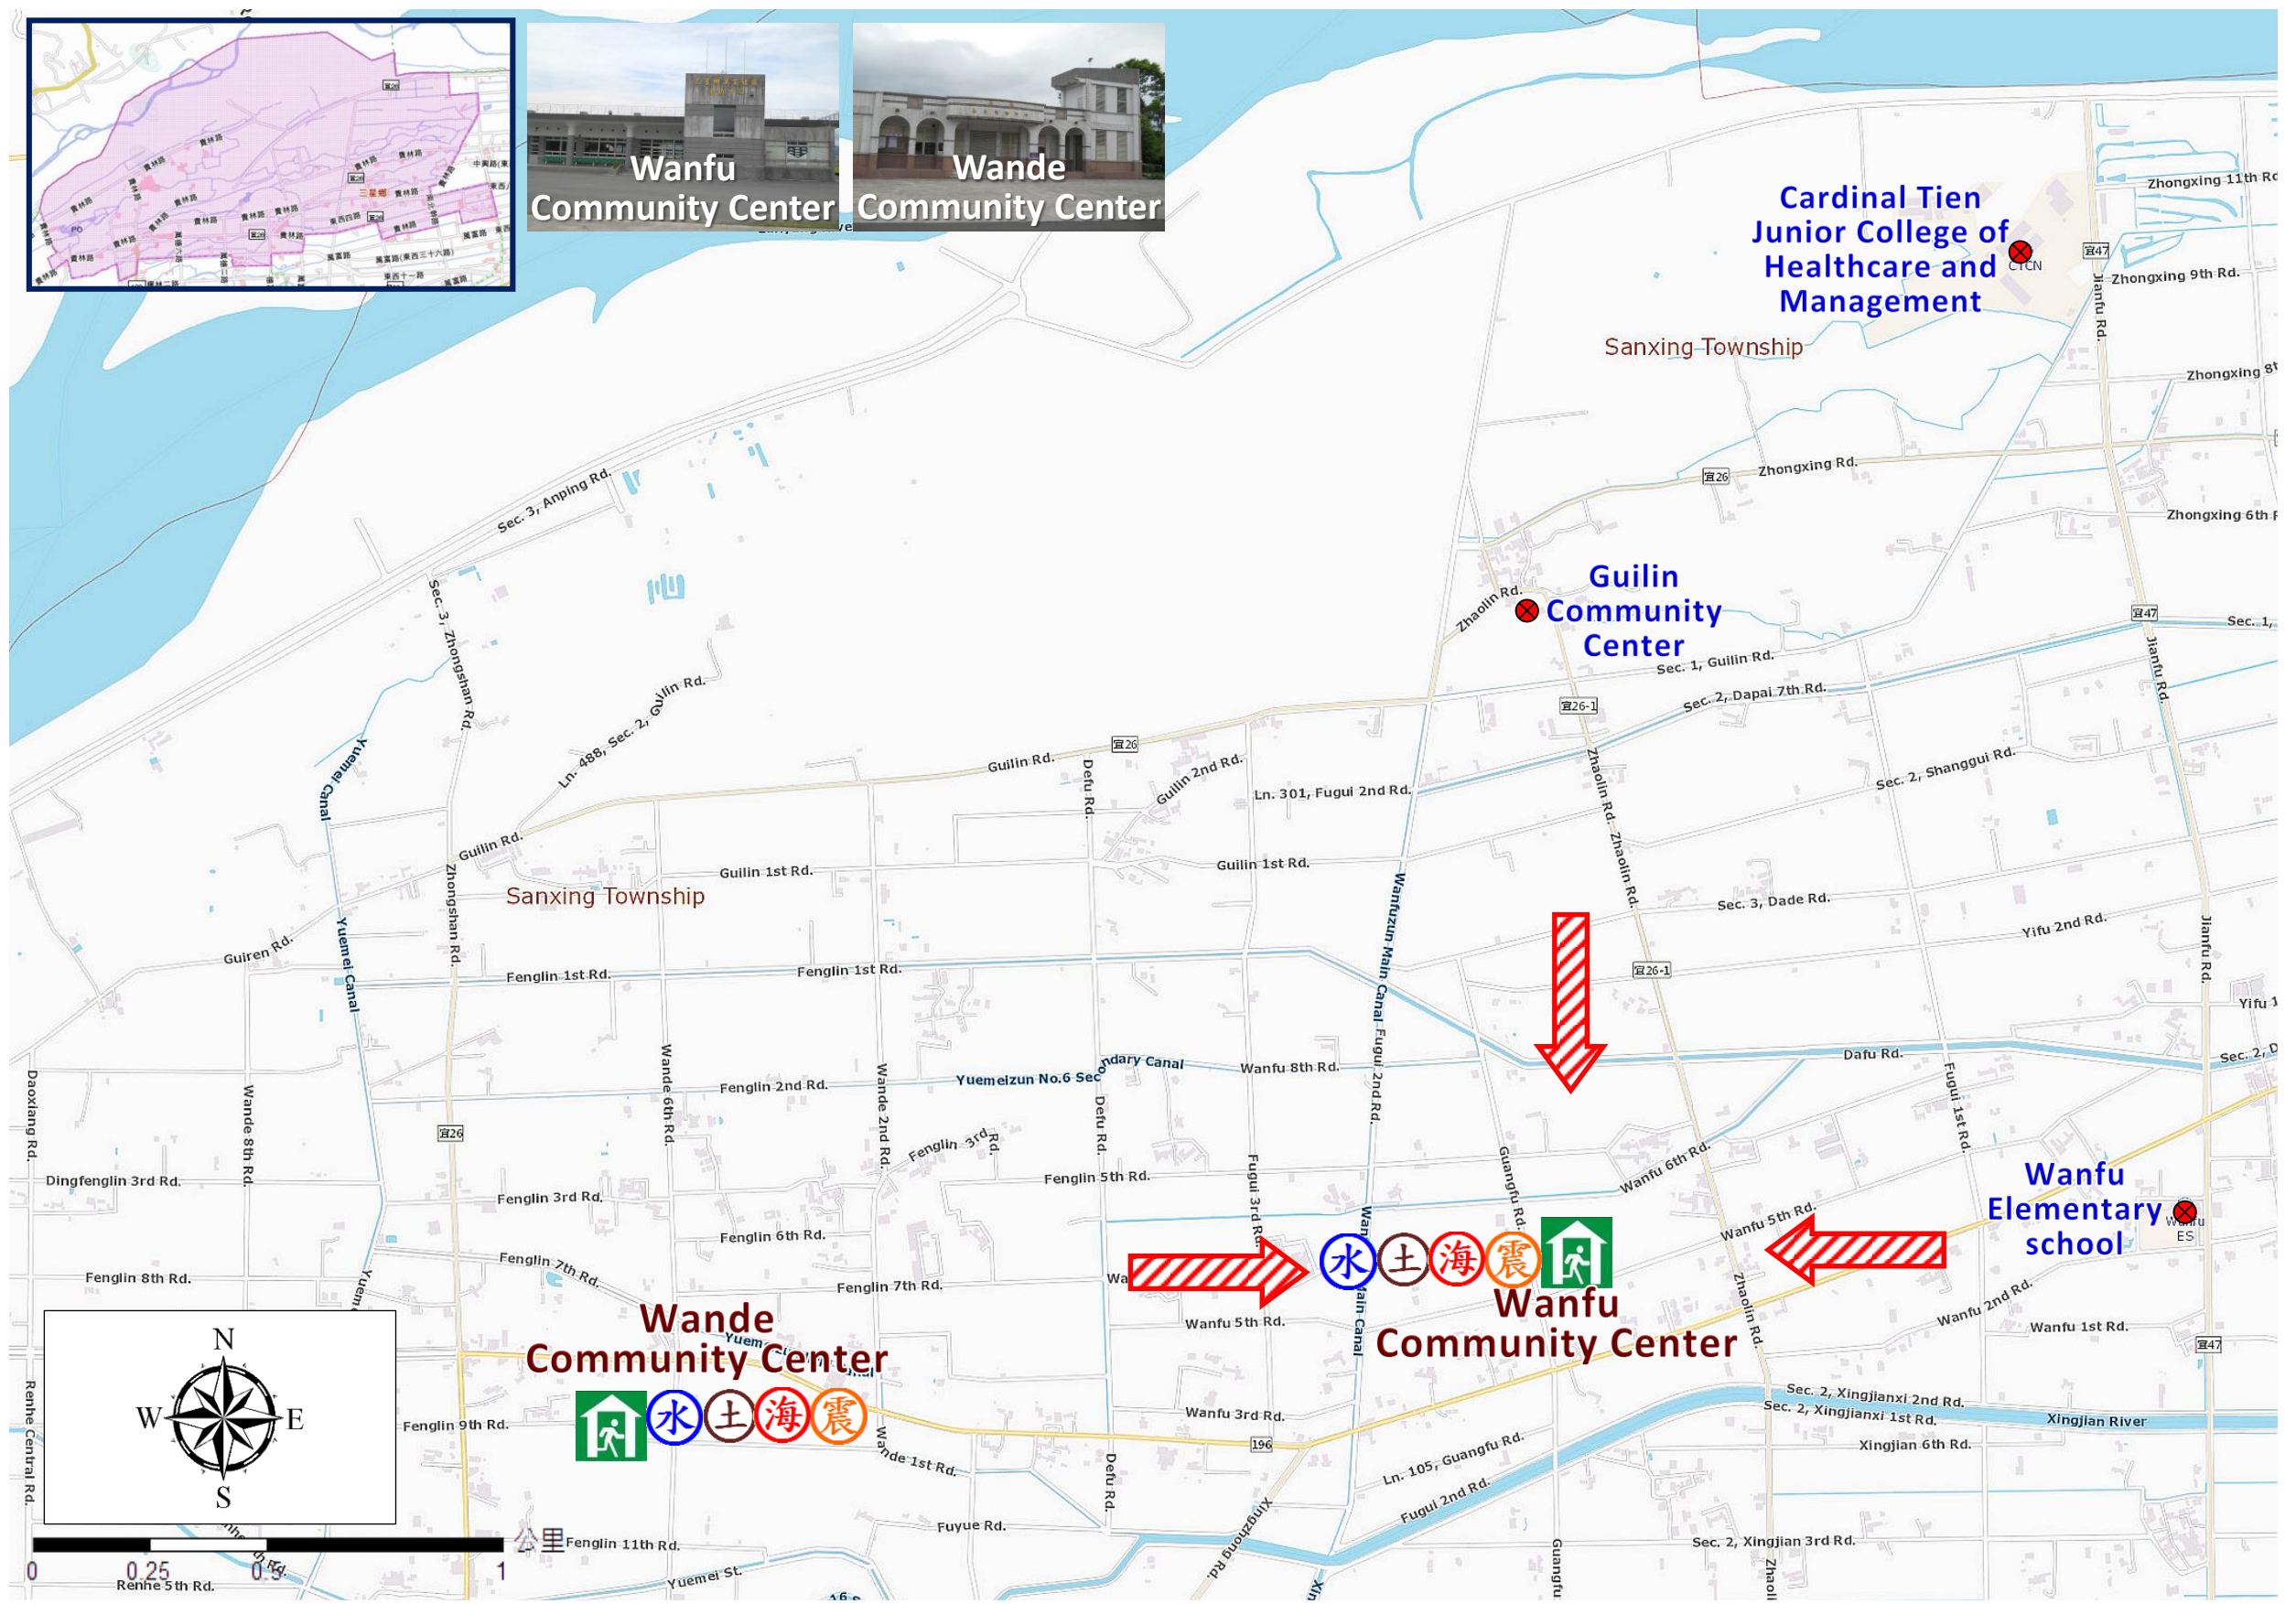

Guilin Village Evacuation Route

DPR Info. List
Guilin Vil. Info.
Population: 575
Disaster Response Unit
1. Sanshing Emergency Operation Center Tel: 03-9893546
2. Chief of Village 吳孟庭 WU,MENG-TING Tel: 03-9894906 Cell: 0972200613
3. Sanshing Police station Tel: 03-9892561
4. Sanshing Fire Branch Tel: 03-9892271
5. Police 110, FD 119
6. Road Department Tel: 03-9809601
DPR Info.
1. Agency of Rural Development & Soil and Water Conservation, MOA https://www.ardswc.gov.tw/Home/
2. Water Resources Agency, MOEA http://www.wra.gov.tw/
3. Central Weather Administration https://www.cwa.gov.tw/V8/C/
4. Yilan County FD http://fire.e-land.gov.tw/
5. Sanshing Township Office http://www.sanshing.gov.tw/
Shelters
Wanfu Community Center Area: 300square meters Cap.: 63ppl. Addr.: 300, Wanfu 5th Rd. Contact: 羅惠恩 LUO,HUI-EN Tel: 0937162345
Wande Community Center Area: 110square meters Cap.: 23ppl. Addr.: 61, Fenglin 9th Rd. Contact:張榮華 ZHANG,RONG-HUA Tel: 0988393016

Legends	Disaster relevant	Facility
---------	-------------------	----------

Made by Yilan County Fire Dep.
Sanshing Township Office
March, 2024

Evac. Direction

Disaster warning sign spot

Indoor Shelter

Disaster category

Police station