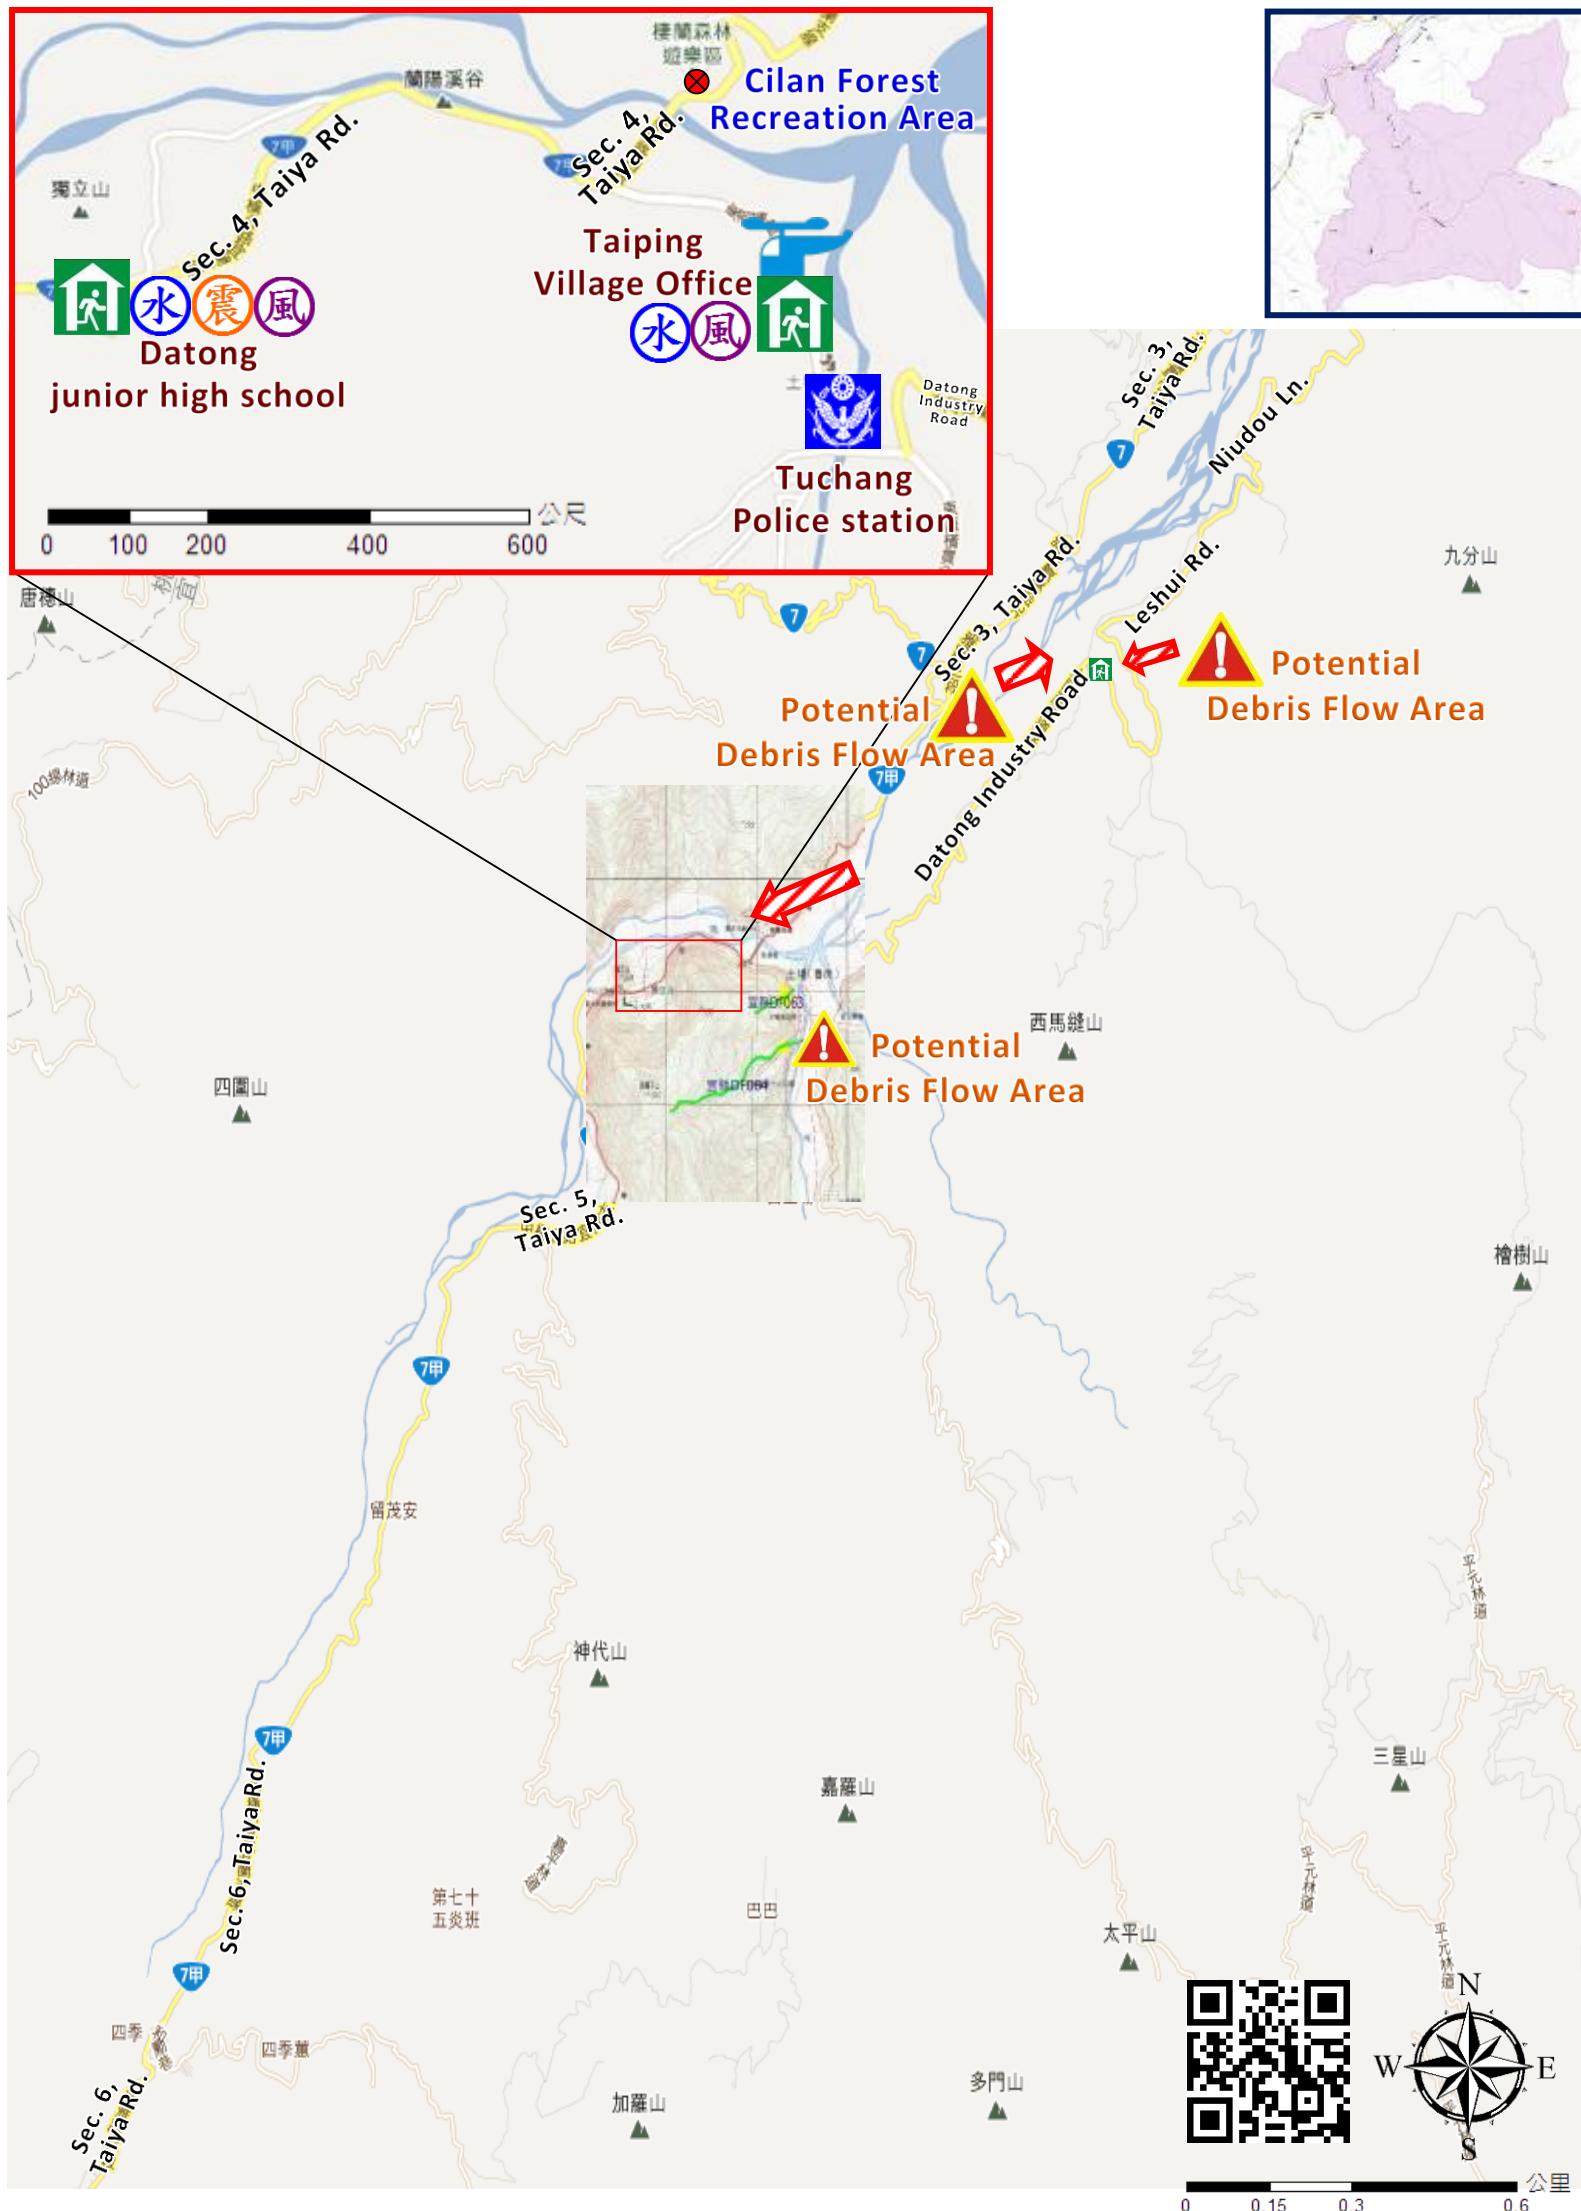

Made by Yilan County Fire Dep.
Datong Township Office
January, 2022

Legends

Disaster relevant		Facility		
Evac. Direction	Disaster warning sign spot	Indoor Shelter	Disaster category	Police station