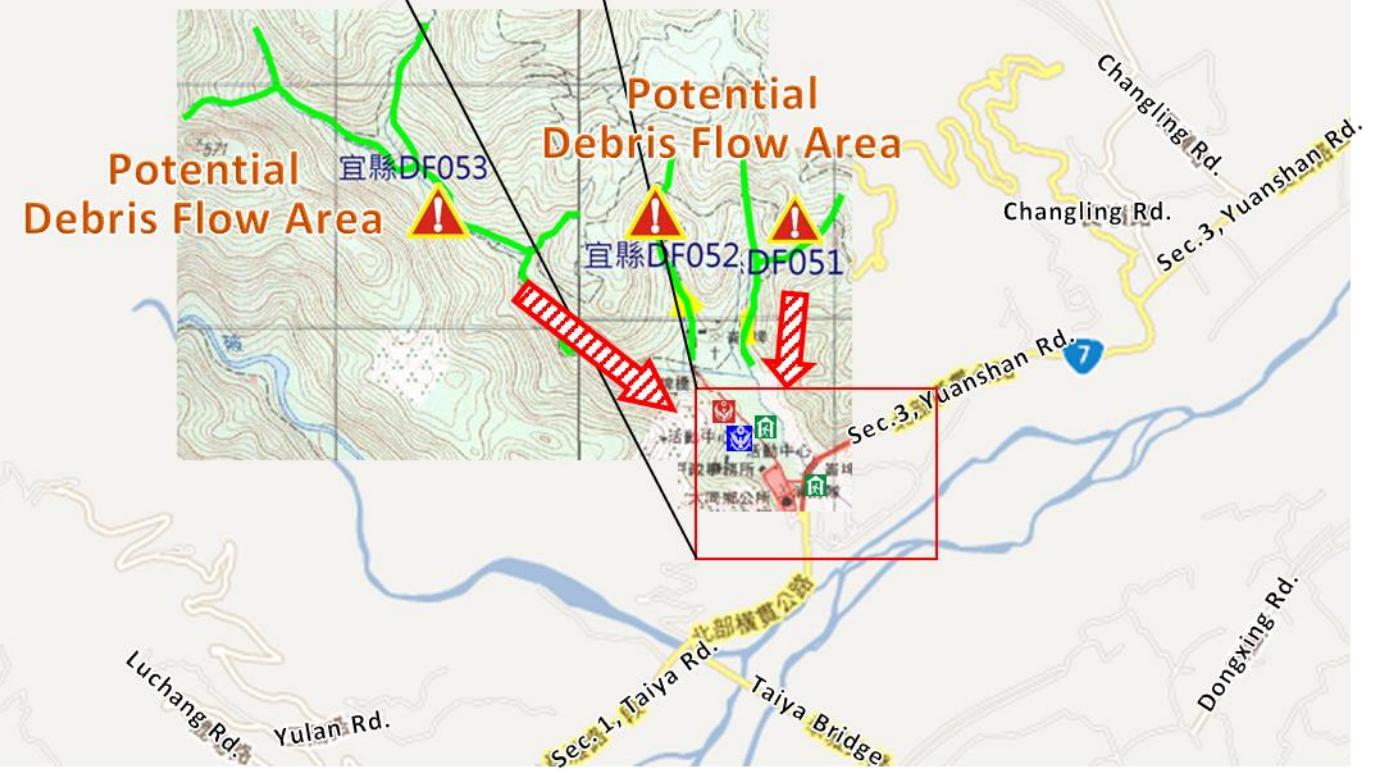

Lunpi Village Evacuation Route

No.1000211-002

DPR Info. List

Vil. Info.

Disaster Response Unit

1. Datong Emergency Operation Center Tel: 03-9802260
2. Chief of Village 張春治 ZHANG CHUN ZHI Cell:0911-218722
3. Datong Police Station Tel: 03-9801176
4. Datong Fire Branch Tel: 03-9801123
5. Police 110, FD 119
6. Road Department Tel: 03-9809601

DPR Info.

1. Soil&Water Conserv,Bureau <http://246.swcb.gov.tw/>
2. Water Resource Agency <http://www.wra.gov.tw/>
3. Central Weather Bureau <http://www.cwb.gov.tw/>
4. Yilan County FD <http://fire.e-land.gov.tw/>
5. Datong Township Office <http://www.datong.e-land.gov.tw>

Shelters

Lunpi Community Center
Area: 347.88square meters
Cap.: 30ppl.
Addr.: Chaoyang No.10-8
Tel: 03-9801174

Legends	Disaster relevant		Facility					
	Evac. Direction	Disaster warning sign spot	Indoor Shelter	Disaster category	Outdoor Shelter	Police station	Fire Branch	Helicopter Landing Zone (WGS84)

Made by Yilan County Fire Dep.
Datong Township Office
January, 2022