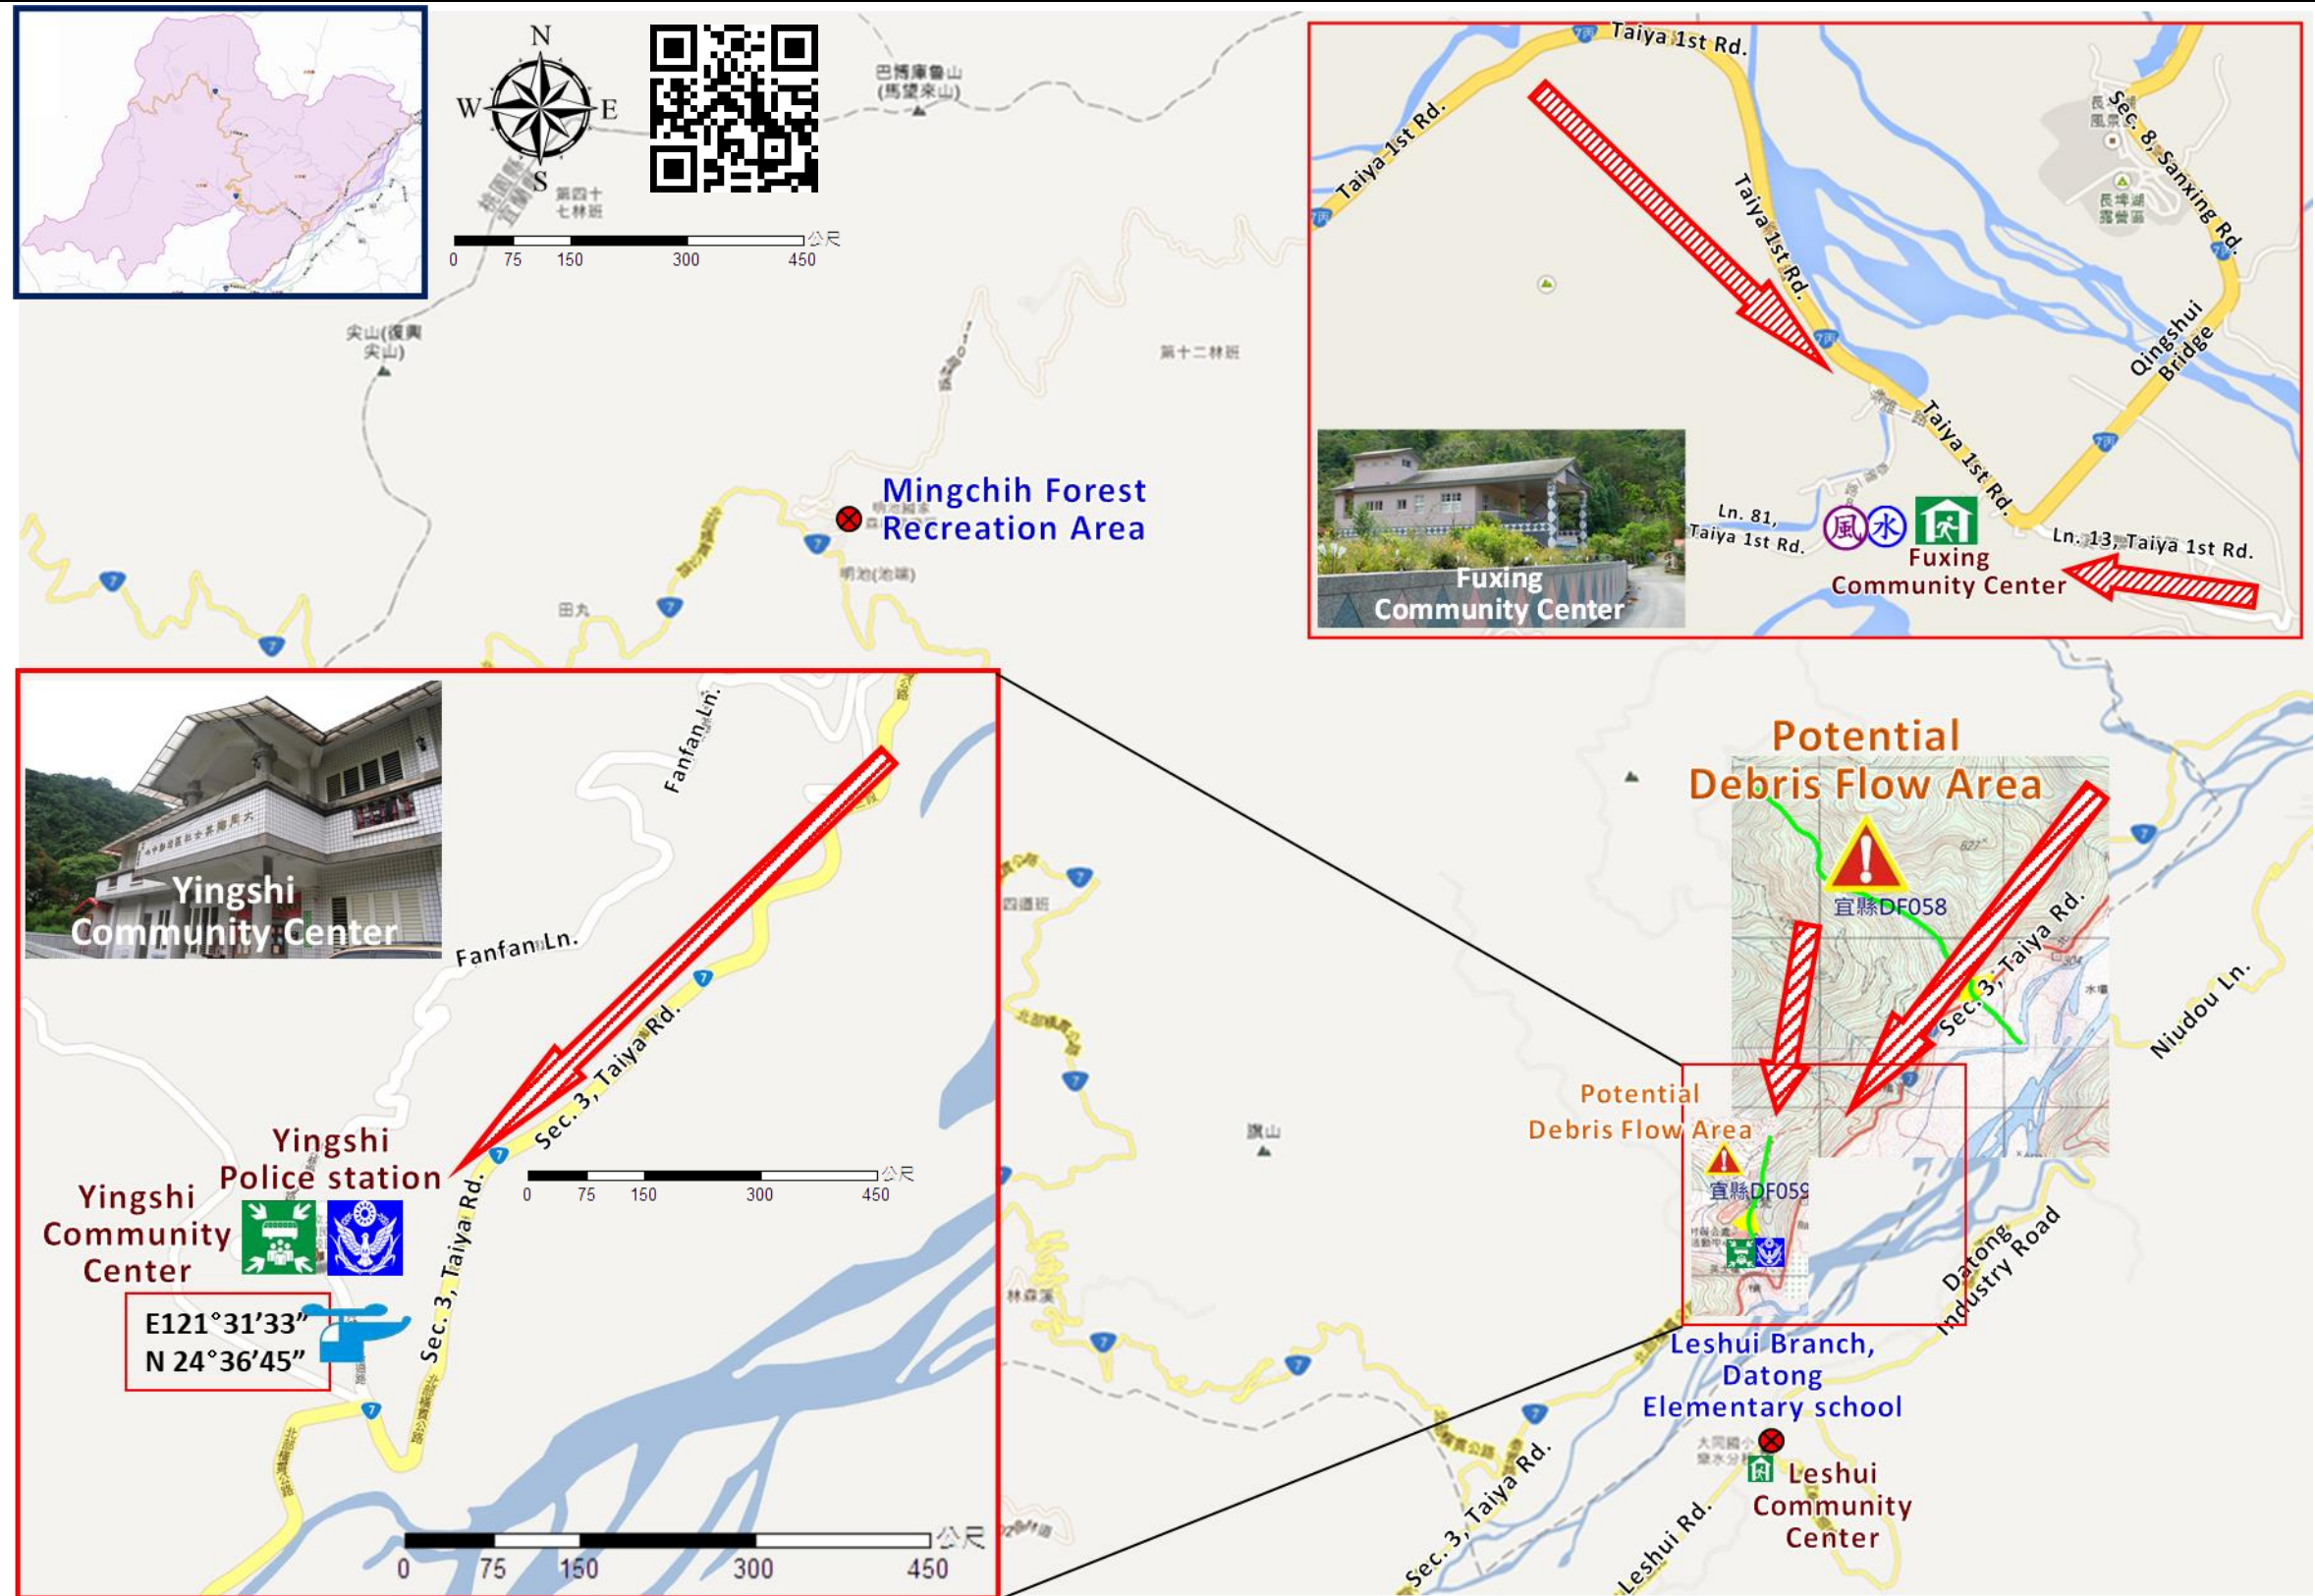

# Yingshi Village Evacuation Route

No.1000211-005

DPR Info. List
Vil. Info.

Disaster Response Unit
1. Datong Emergency Operation Center Tel: 03-9802260
2. Chief of Village 呂紹維 LU SHAO WEI Cell:0937-160868
3. Yingshi Police station Tel: 03-9801325
4. Datong Fire Branch Tel: 03-9801123
5. Police 110, FD 119
6. Road Department Tel: 03-9809601
DPR Info.
1. Soil&Water Conserv,Bureau <a href="http://246.swcb.gov.tw/">http://246.swcb.gov.tw/</a>
2. Water Resource Agency <a href="http://www.wra.gov.tw/">http://www.wra.gov.tw/</a>
3. Central Weather Bureau <a href="http://www.cwb.gov.tw/">http://www.cwb.gov.tw/</a>
4. Yilan County FD <a href="http://fire.e-land.gov.tw/">http://fire.e-land.gov.tw/</a>
5. Datong Township Office <a href="http://www.datong.e-land.gov.tw">http://www.datong.e-land.gov.tw</a>
Shelters
Fuxing Community Center Area: 431.97square meters Cap.: 40ppl. Addr.: 5, Ln.61, Sec. 1, Taiya Rd. Tel: 03-9892690
ShiJi Elementary school Yingshi Branch Area: 185square meters Cap.: 40ppl. Addr.: 100, Fanfan Ln. Tel: 9801312
Made by Yilan County Fire Dep. Datong Township Office January, 2022

Legends	Disaster relevant		Facility			
	 Evac. Direction	 Disaster warning sign spot	 Indoor Shelter	 Disaster category	 Outdoor Shelter	 Police station