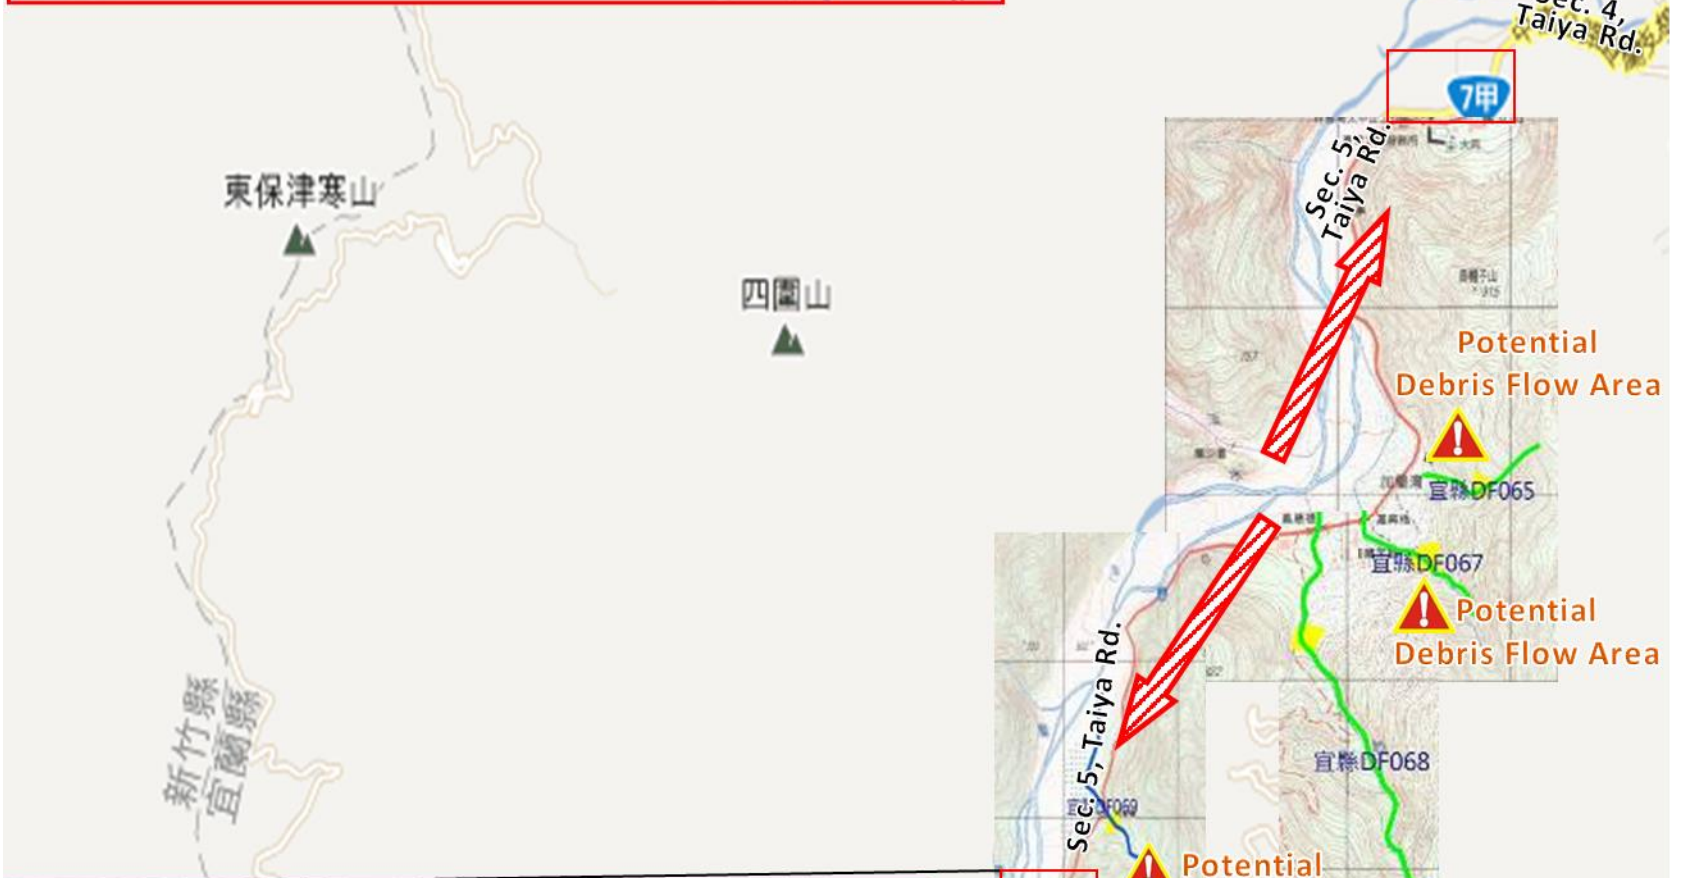

Shelters

Mao'an Community Center
 Area: 467.7square meters
 Cap.: 40ppl.
 Addr.: 15-1, Zhihang Ln.
 Tel: 03- 9809653

Datongjunior high school
 Area: 262square meters
 Cap.: 40ppl.
 Addr.: 35, Sec.4 , Taiya Rd.
 Tel: 03-9809611

Made by Yilan County Fire Dep.
 Datong Township Office
 January, 2022

Legends

Disaster relevant		Facility		
Evac. Direction	Disaster warning sign spot	Indoor Shelter	Disaster category	Police station