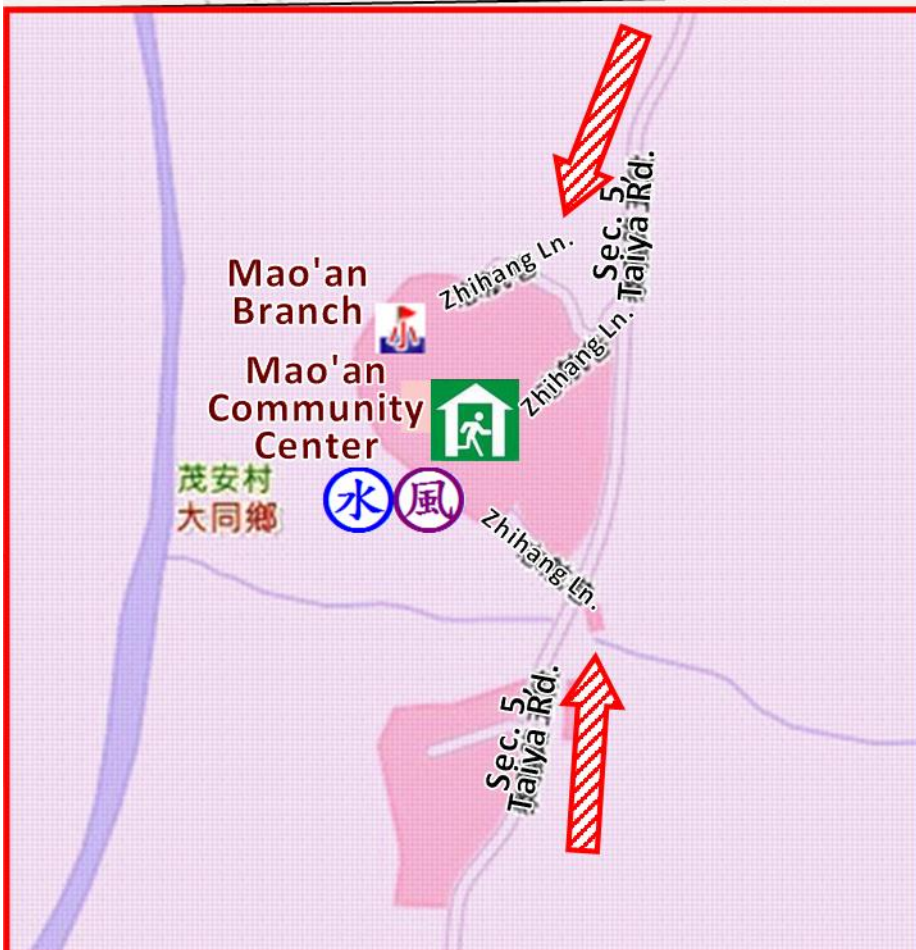

Shelters

Mao'an Community Center
 Area: 467.7square meters
 Cap.: 40ppl.
 Addr.: 15-1, Zhihang Ln.
 Tel: 03- 9809653

Datongjunior high school
 Area: 262square meters
 Cap.: 40ppl.
 Addr.: 35, Sec.4 , Taiya Rd.
 Tel: 03-9809611

Made by Yilan County Fire Dep.
 Datong Township Office
 January, 2022

Legends

Disaster relevant		Facility		
Evac. Direction	Disaster warning sign spot	Indoor Shelter	Disaster category	Police station