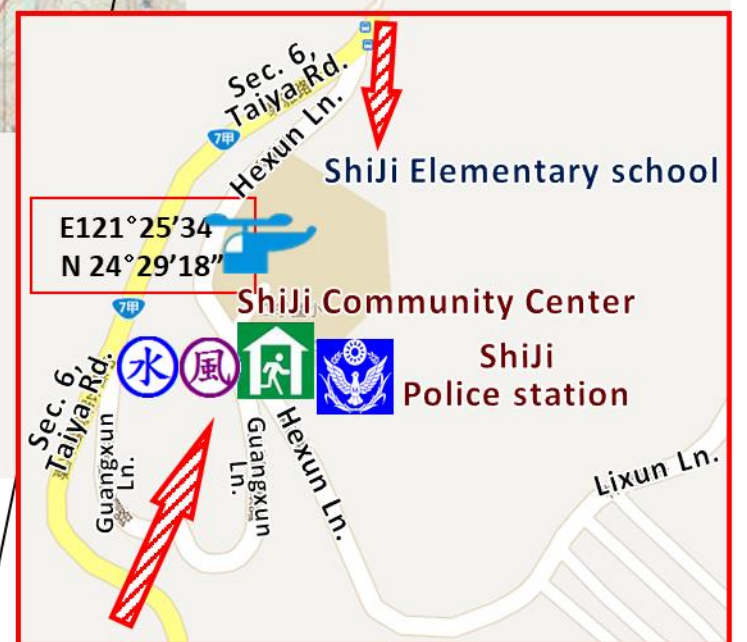

Shelters

Mao'an Community Center
 Area: 467.7square meters
 Cap.: 40ppl.
 Addr.: 15-1, Zhihang Ln.
 Tel: 03- 9809653

Datongjunior high school
 Area: 262square meters
 Cap.: 40ppl.
 Addr.: 35, Sec.4 , Taiya Rd.
 Tel: 03-9809611

Made by Yilan County Fire Dep.
 Datong Township Office
 January, 2022

Legends

Disaster relevant		Facility		
Evac. Direction	Disaster warning sign spot	Indoor Shelter	Disaster category	Police station