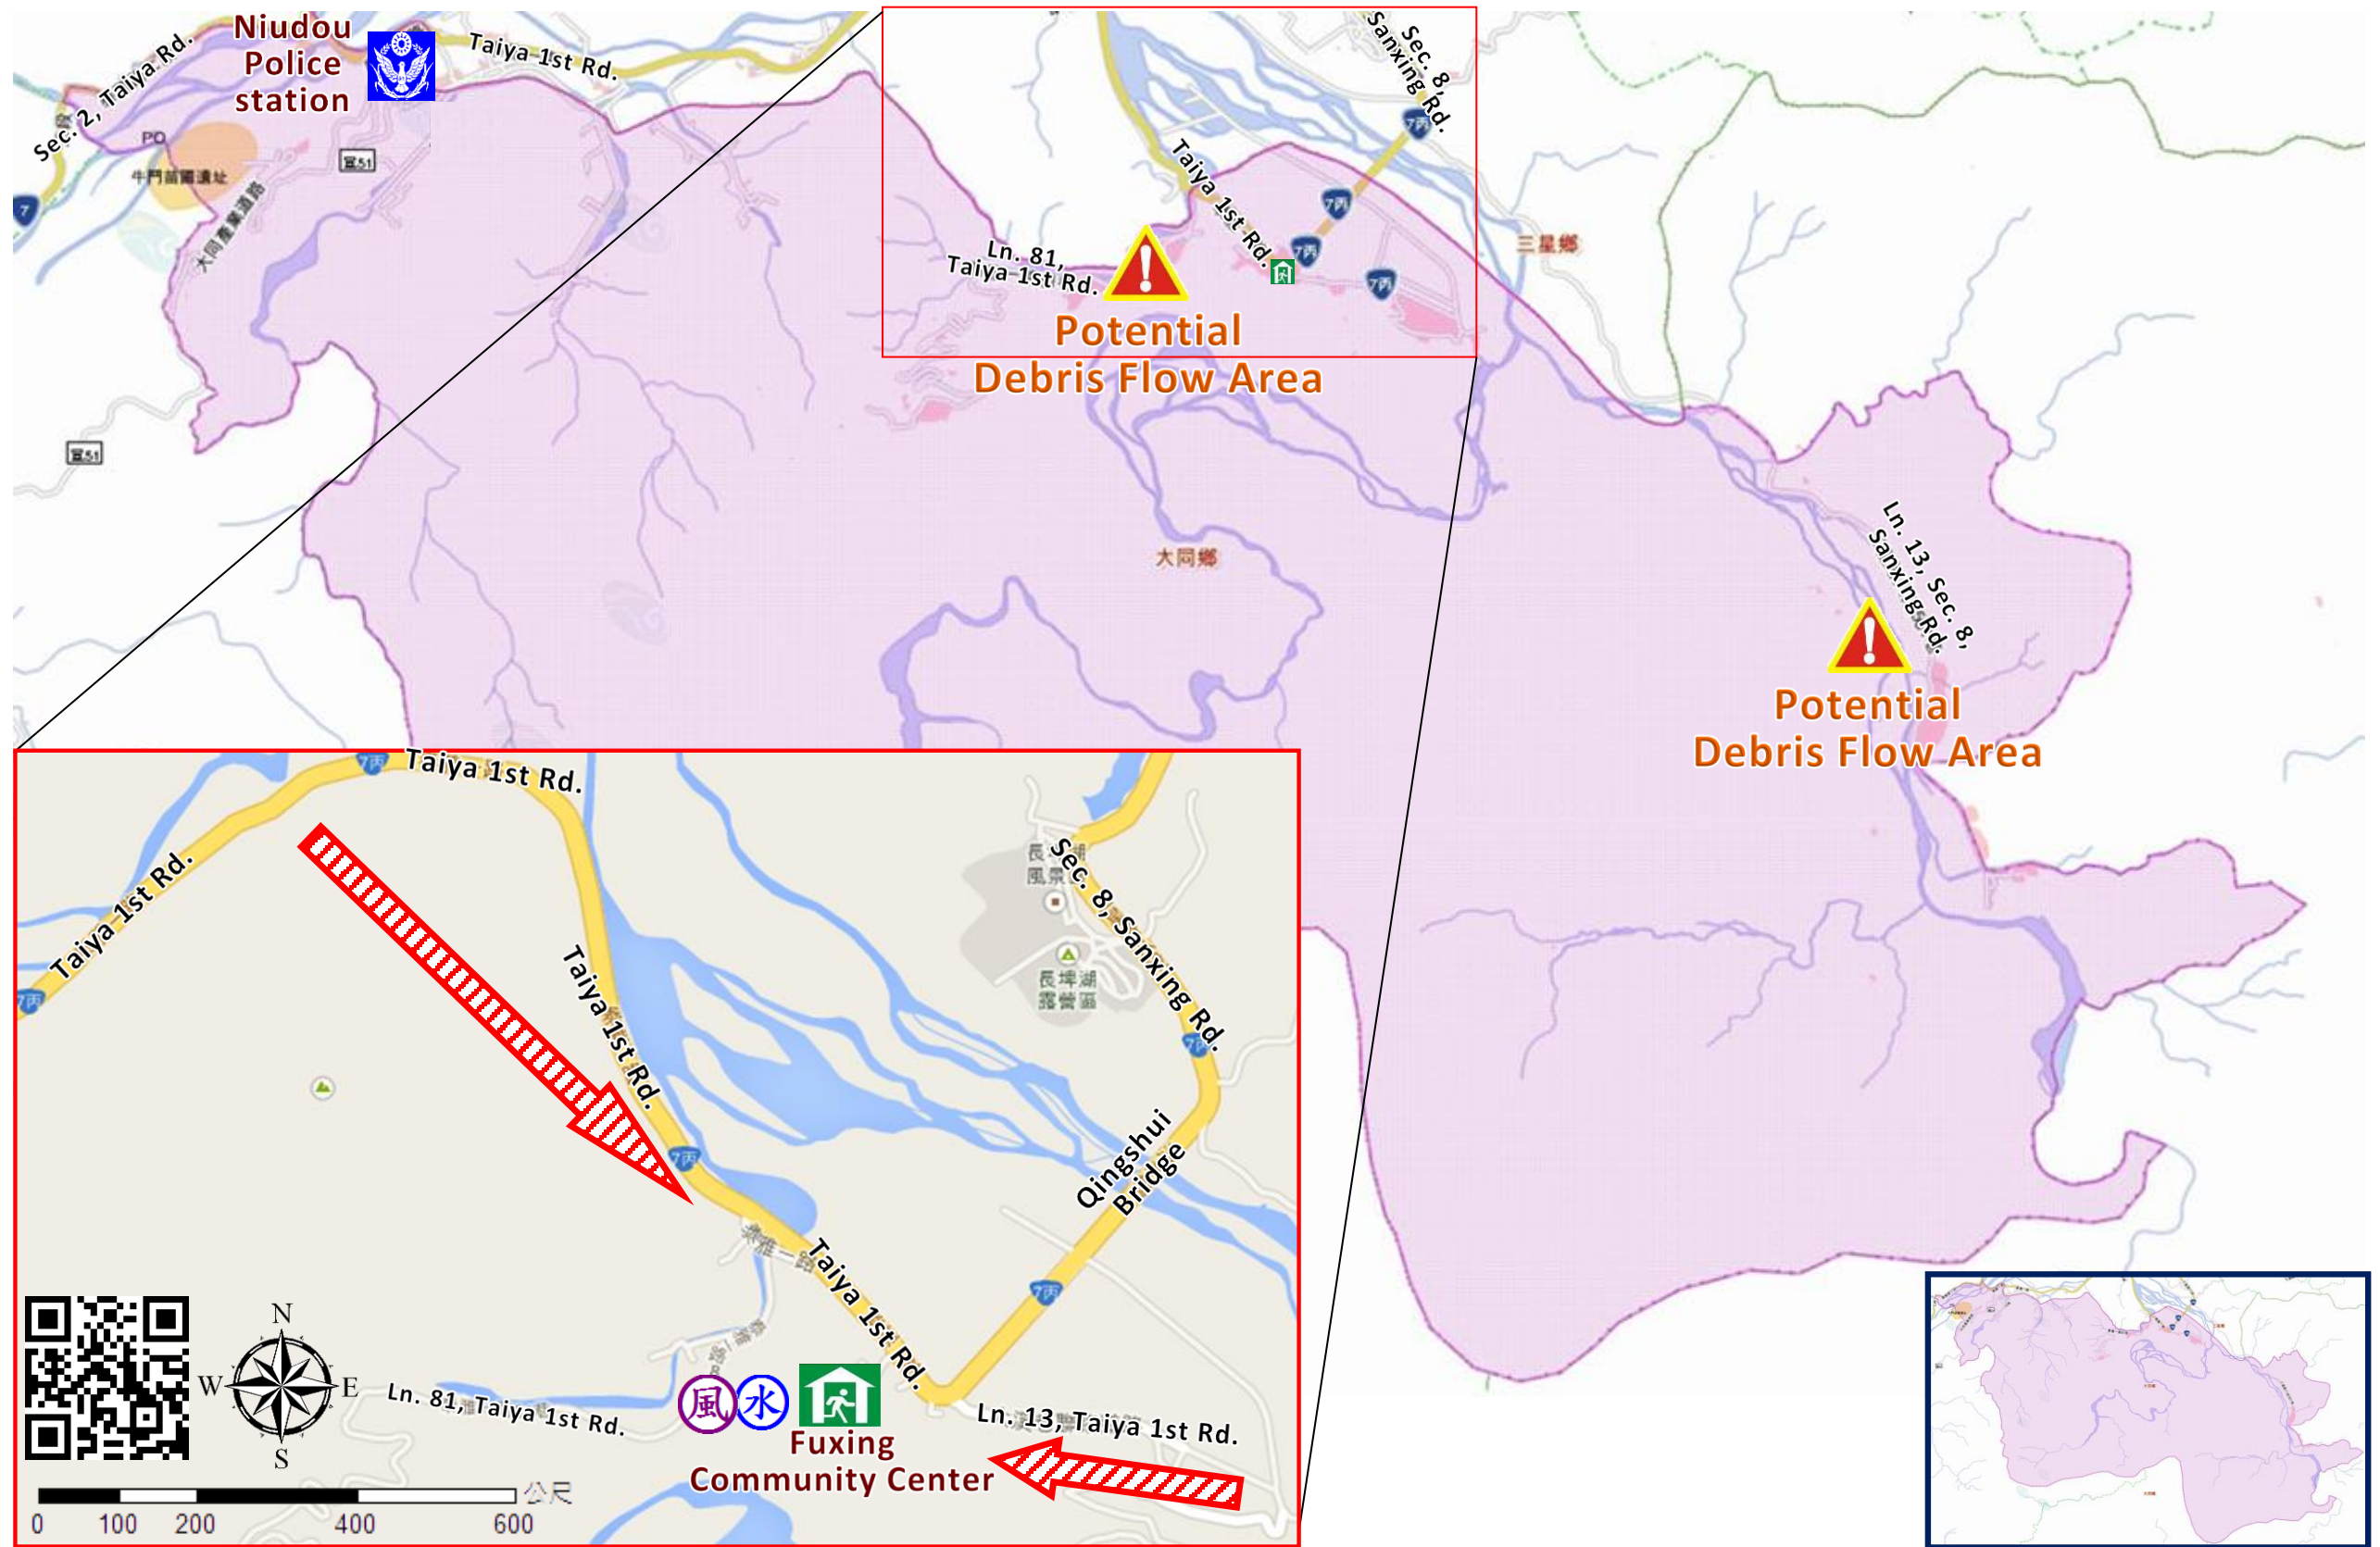

Fuxing Village Evacuation Route

No.1000211-004

DPR Info. List

Vil. Info.

Disaster Response Unit

1. Datong Emergency Operation Center Tel: 03-9802260
2. Chief of Village 陳金旺 CHEN JIN WANG Tel: 0937-845223
3. Niudou Police station Tel: 03-9891731
4. Datong Fire Branch Tel: 03-9801123
5. Police 110, FD 119
6. Road Department Tel: 03-9809601

DPR Info.

1. Soil&Water Conserv., Bureau <http://246.swcb.gov.tw/>
2. Water Resource Agency <http://www.wra.gov.tw/>
3. Central Weather Bureau <http://www.cwb.gov.tw/>
4. Yilan County FD <http://fire.e-land.gov.tw/>
5. Datong Township Office <http://www.datong.e-land.gov.tw/>

Shelters

Fuxing Community Center
 Area: 431.97square metersCap.: 40ppl.
 Addr.: 5, Ln.61, Sec. 1, Taiya Rd.
 Tel: 03- 9892690

Made by Yilan County Fire Dep.
 Datong Township Office
 January, 2022

Legends

Evac. Direction

Disaster warning sign spot

Indoor Shelter

Disaster category

Police station

Disaster relevant

Facility