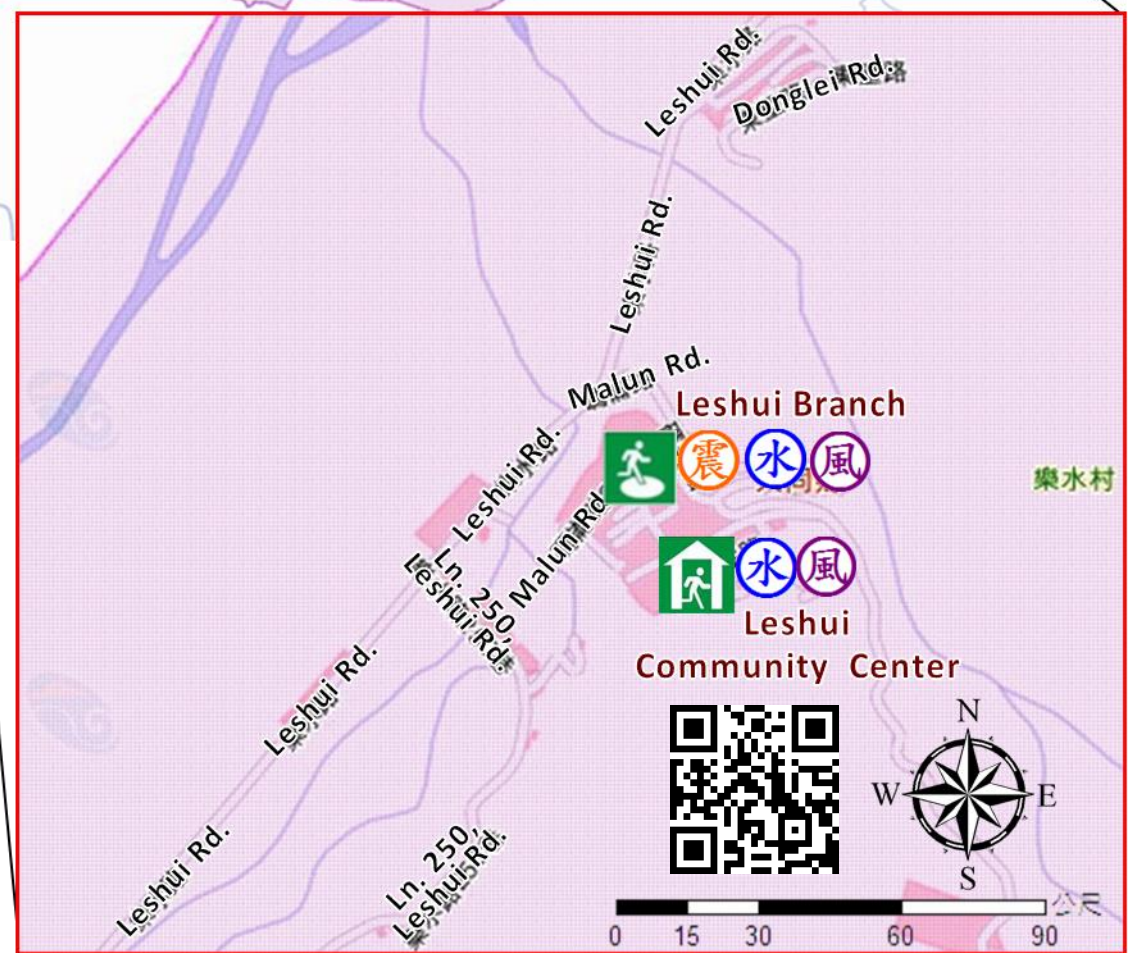

# Leshui Village Evacuation Route

No.1000211-006

### DPR Info.

1. Soil&Water Conserv,Bureau <http://246.swcb.gov.tw/>
2. Water Resource Agency <http://www.wra.gov.tw/>
3. Central Weather Bureau <http://www.cwb.gov.tw/>
4. Yilan County FD <http://fire.e-land.gov.tw/>
5. Datong Township Office <http://www.datong.e-land.gov.tw>

### Shelters

Leshui Community Center  
Area: 432.59square meters  
Cap.: 40ppl.  
Addr.: 46, Malun  
Tel: 03-9801419

Datong Elementary schoolLeshui Branch  
Area: 180square meters  
Cap.: 35ppl.  
Addr.: 21, Malun Rd.  
Tel: 03-9801415