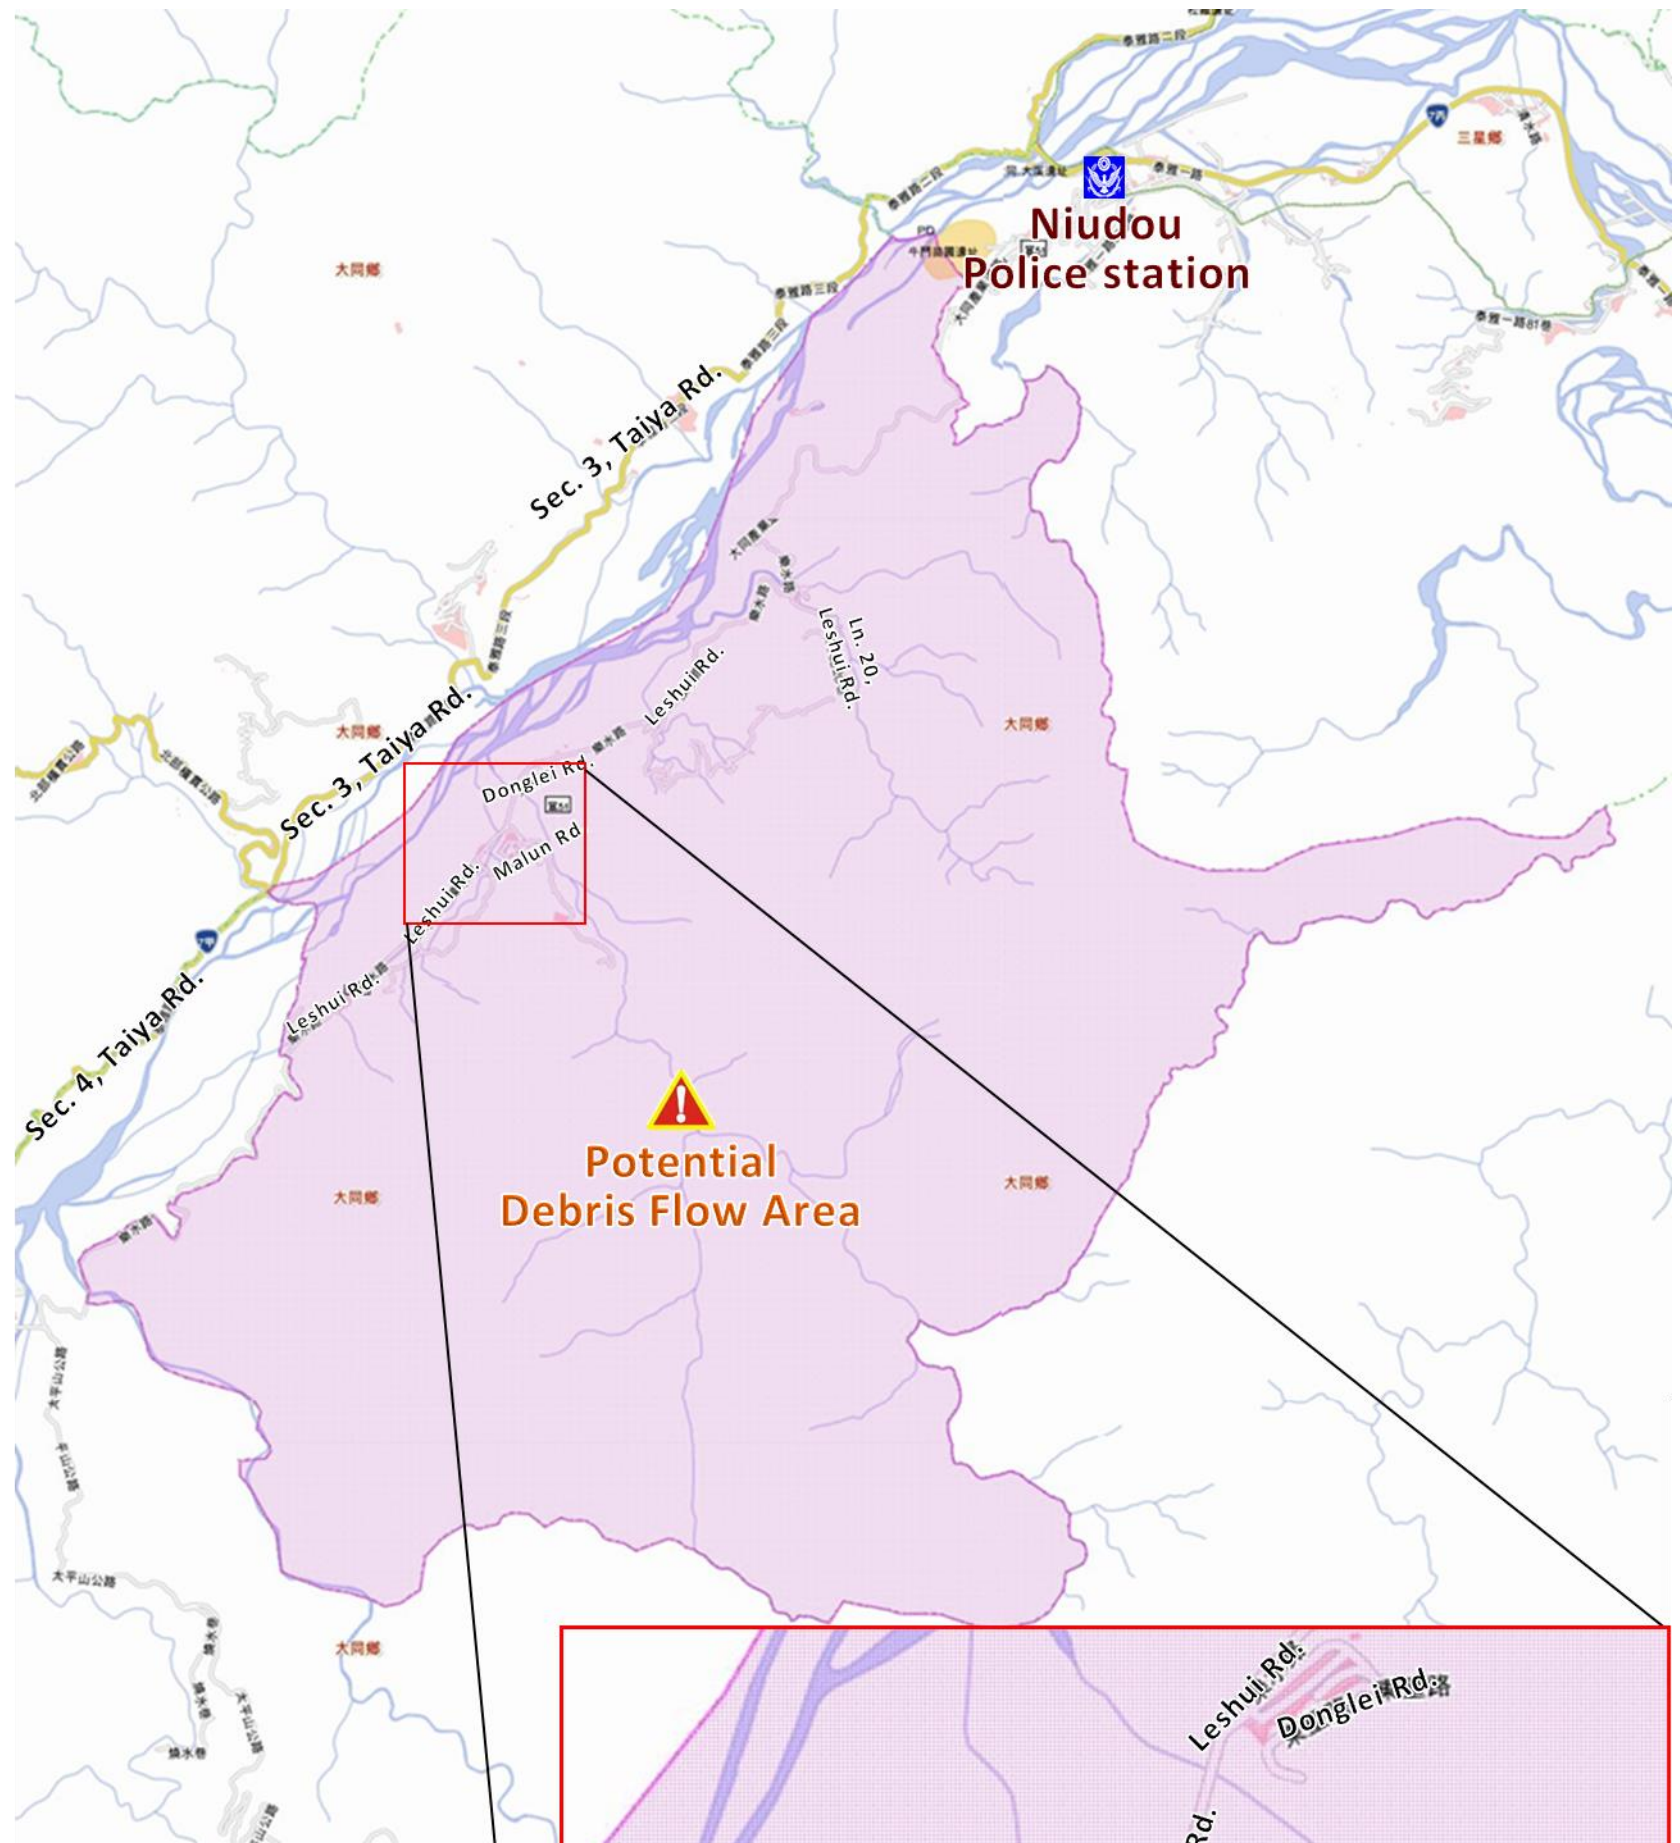

Leshui Village Evacuation Route

No.1000211-006

DPR Info. List

Vil. Info.

Disaster Response Unit

1. Datong Emergency Operation Center Tel: 03-9802260
2. Chief of Village 高信正 GAO XIN ZHENG Tel: 0911-232117
3. Niudou Police station Tel: 03-9891731
4. Datong Fire Branch Tel: 03-9801123
5. Police 110, FD 119
6. Road Department Tel: 03-9809601

DPR Info.

1. Soil&Water Conserv,Bureau <http://246.swcb.gov.tw/>
2. Water Resource Agency <http://www.wra.gov.tw/>
3. Central Weather Bureau <http://www.cwb.gov.tw/>
4. Yilan County FD <http://fire.e-land.gov.tw/>
5. Datong Township Office <http://www.datong.e-land.gov.tw>

Shelters

Leshui Community Center
Area: 432.59square meters
Cap.: 40ppl.
Addr.: 46, Malun
Tel: 03-9801419

Datong Elementary schoolLeshui Branch
Area: 180square meters
Cap.: 35ppl.
Addr.: 21, Malun Rd.
Tel: 03-9801415

Made by Yilan County Fire Dep.
Datong Township Office
January, 2022

Disaster relevant

Facility

Legends

Evac. Direction

Disaster warning sign spot

Indoor Shelter

Disaster category

Outdoor Shelter

Police station