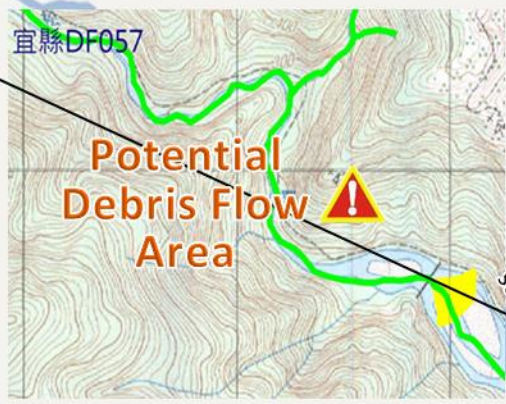

Songluo Village Evacuation Route

No.1000211-003

DPR Info. List
Vil. Info.

Disaster Response Unit
<ol style="list-style-type: none"> Datong Emergency Operation Center Tel: 03-9802260 Chief of Village 高國華 GAO GUO HUA Tel: 0928-843833 Datong Police Station Tel: 03-9801176 Datong Fire Branch Tel: 03-9801123 Police 110, FD 119 Road Department Tel: 03-9809601
DPR Info.
<ol style="list-style-type: none"> Soil&Water Conserv,Bureau http://246.swcb.gov.tw/ Water Resource Agency http://www.wra.gov.tw/ Central Weather Bureau http://www.cwb.gov.tw/ Yilan County FD http://fire.e-land.gov.tw/ Datong Township Office http://www.datong.e-land.gov.tw
Shelters
<p>Songluo Community Center Area: 180square meters Cap.: 35ppl. Addr.: 81-10, S. Ln. Tel: 03-9801173</p>  <p>Songluo Community Stad. Area: 260square meters Cap.: 60ppl. Addr.: 51, Sec. 2, Taiya Rd. Tel: 03-9801173</p>
Made by Yilan County Fire Dep. Datong Township Office January, 2022

Legends	Disaster relevant		Facility		
	 Evac. Direction	 Disaster warning sign spot	 Indoor Shelter	 Disaster category	 Outdoor Shelter