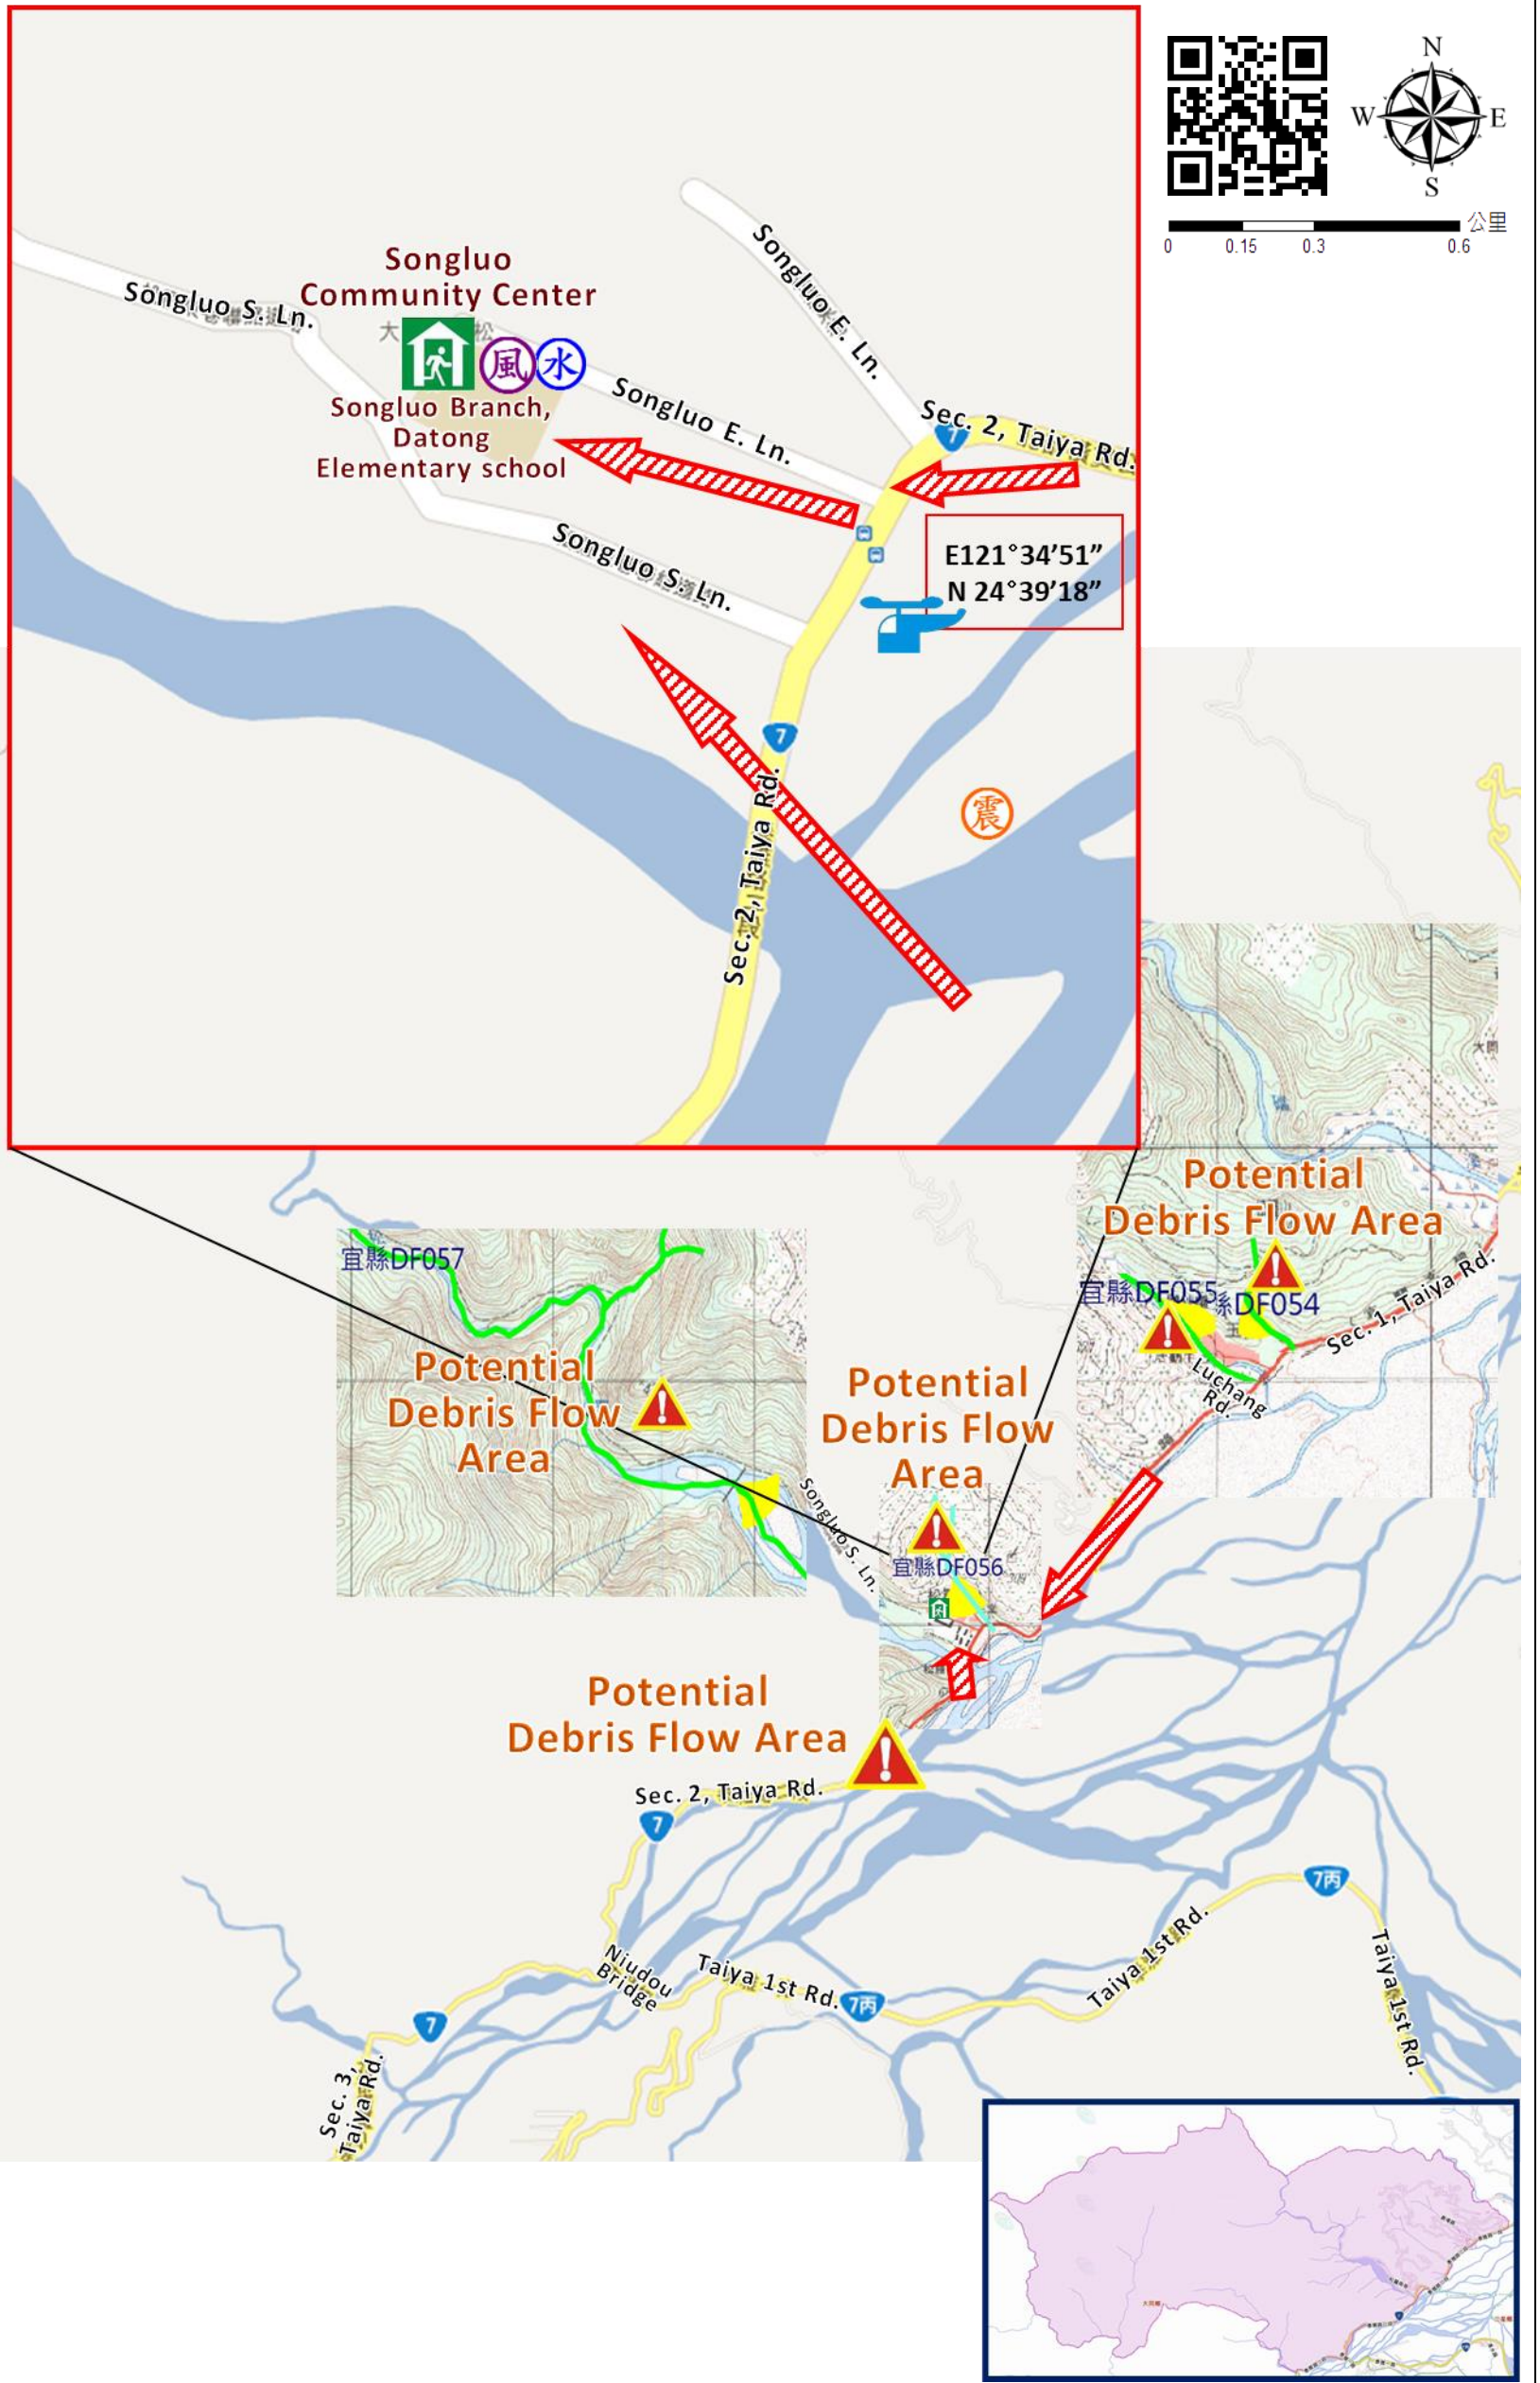

Songluo Village Evacuation Route

No.1000211-003

DPR Info. List
Vil. Info.

Disaster Response Unit
<ol style="list-style-type: none"> Datong Emergency Operation Center Tel: 03-9802260 Chief of Village 高國華 GAO GUO HUA Tel: 0928-843833 Datong Police Station Tel: 03-9801176 Datong Fire Branch Tel: 03-9801123 Police 110, FD 119 Road Department Tel: 03-9809601
DPR Info.
<ol style="list-style-type: none"> Soil&Water Conserv,Bureau http://246.swcb.gov.tw/ Water Resource Agency http://www.wra.gov.tw/ Central Weather Bureau http://www.cwb.gov.tw/ Yilan County FD http://fire.e-land.gov.tw/ Datong Township Office http://www.datong.e-land.gov.tw
Shelters
<p>Songluo Community Center Area: 180square meters Cap.: 35ppl. Addr.: 81-10, S. Ln. Tel: 03-9801173</p>  <p>Songluo Community Stad. Area: 260square meters Cap.: 60ppl. Addr.: 51, Sec. 2, Taiya Rd. Tel: 03-9801173</p>
Made by Yilan County Fire Dep. Datong Township Office January, 2022

Legends	Disaster relevant		Facility		
	 Evac. Direction	 Disaster warning sign spot	 Indoor Shelter	 Disaster category	 Outdoor Shelter