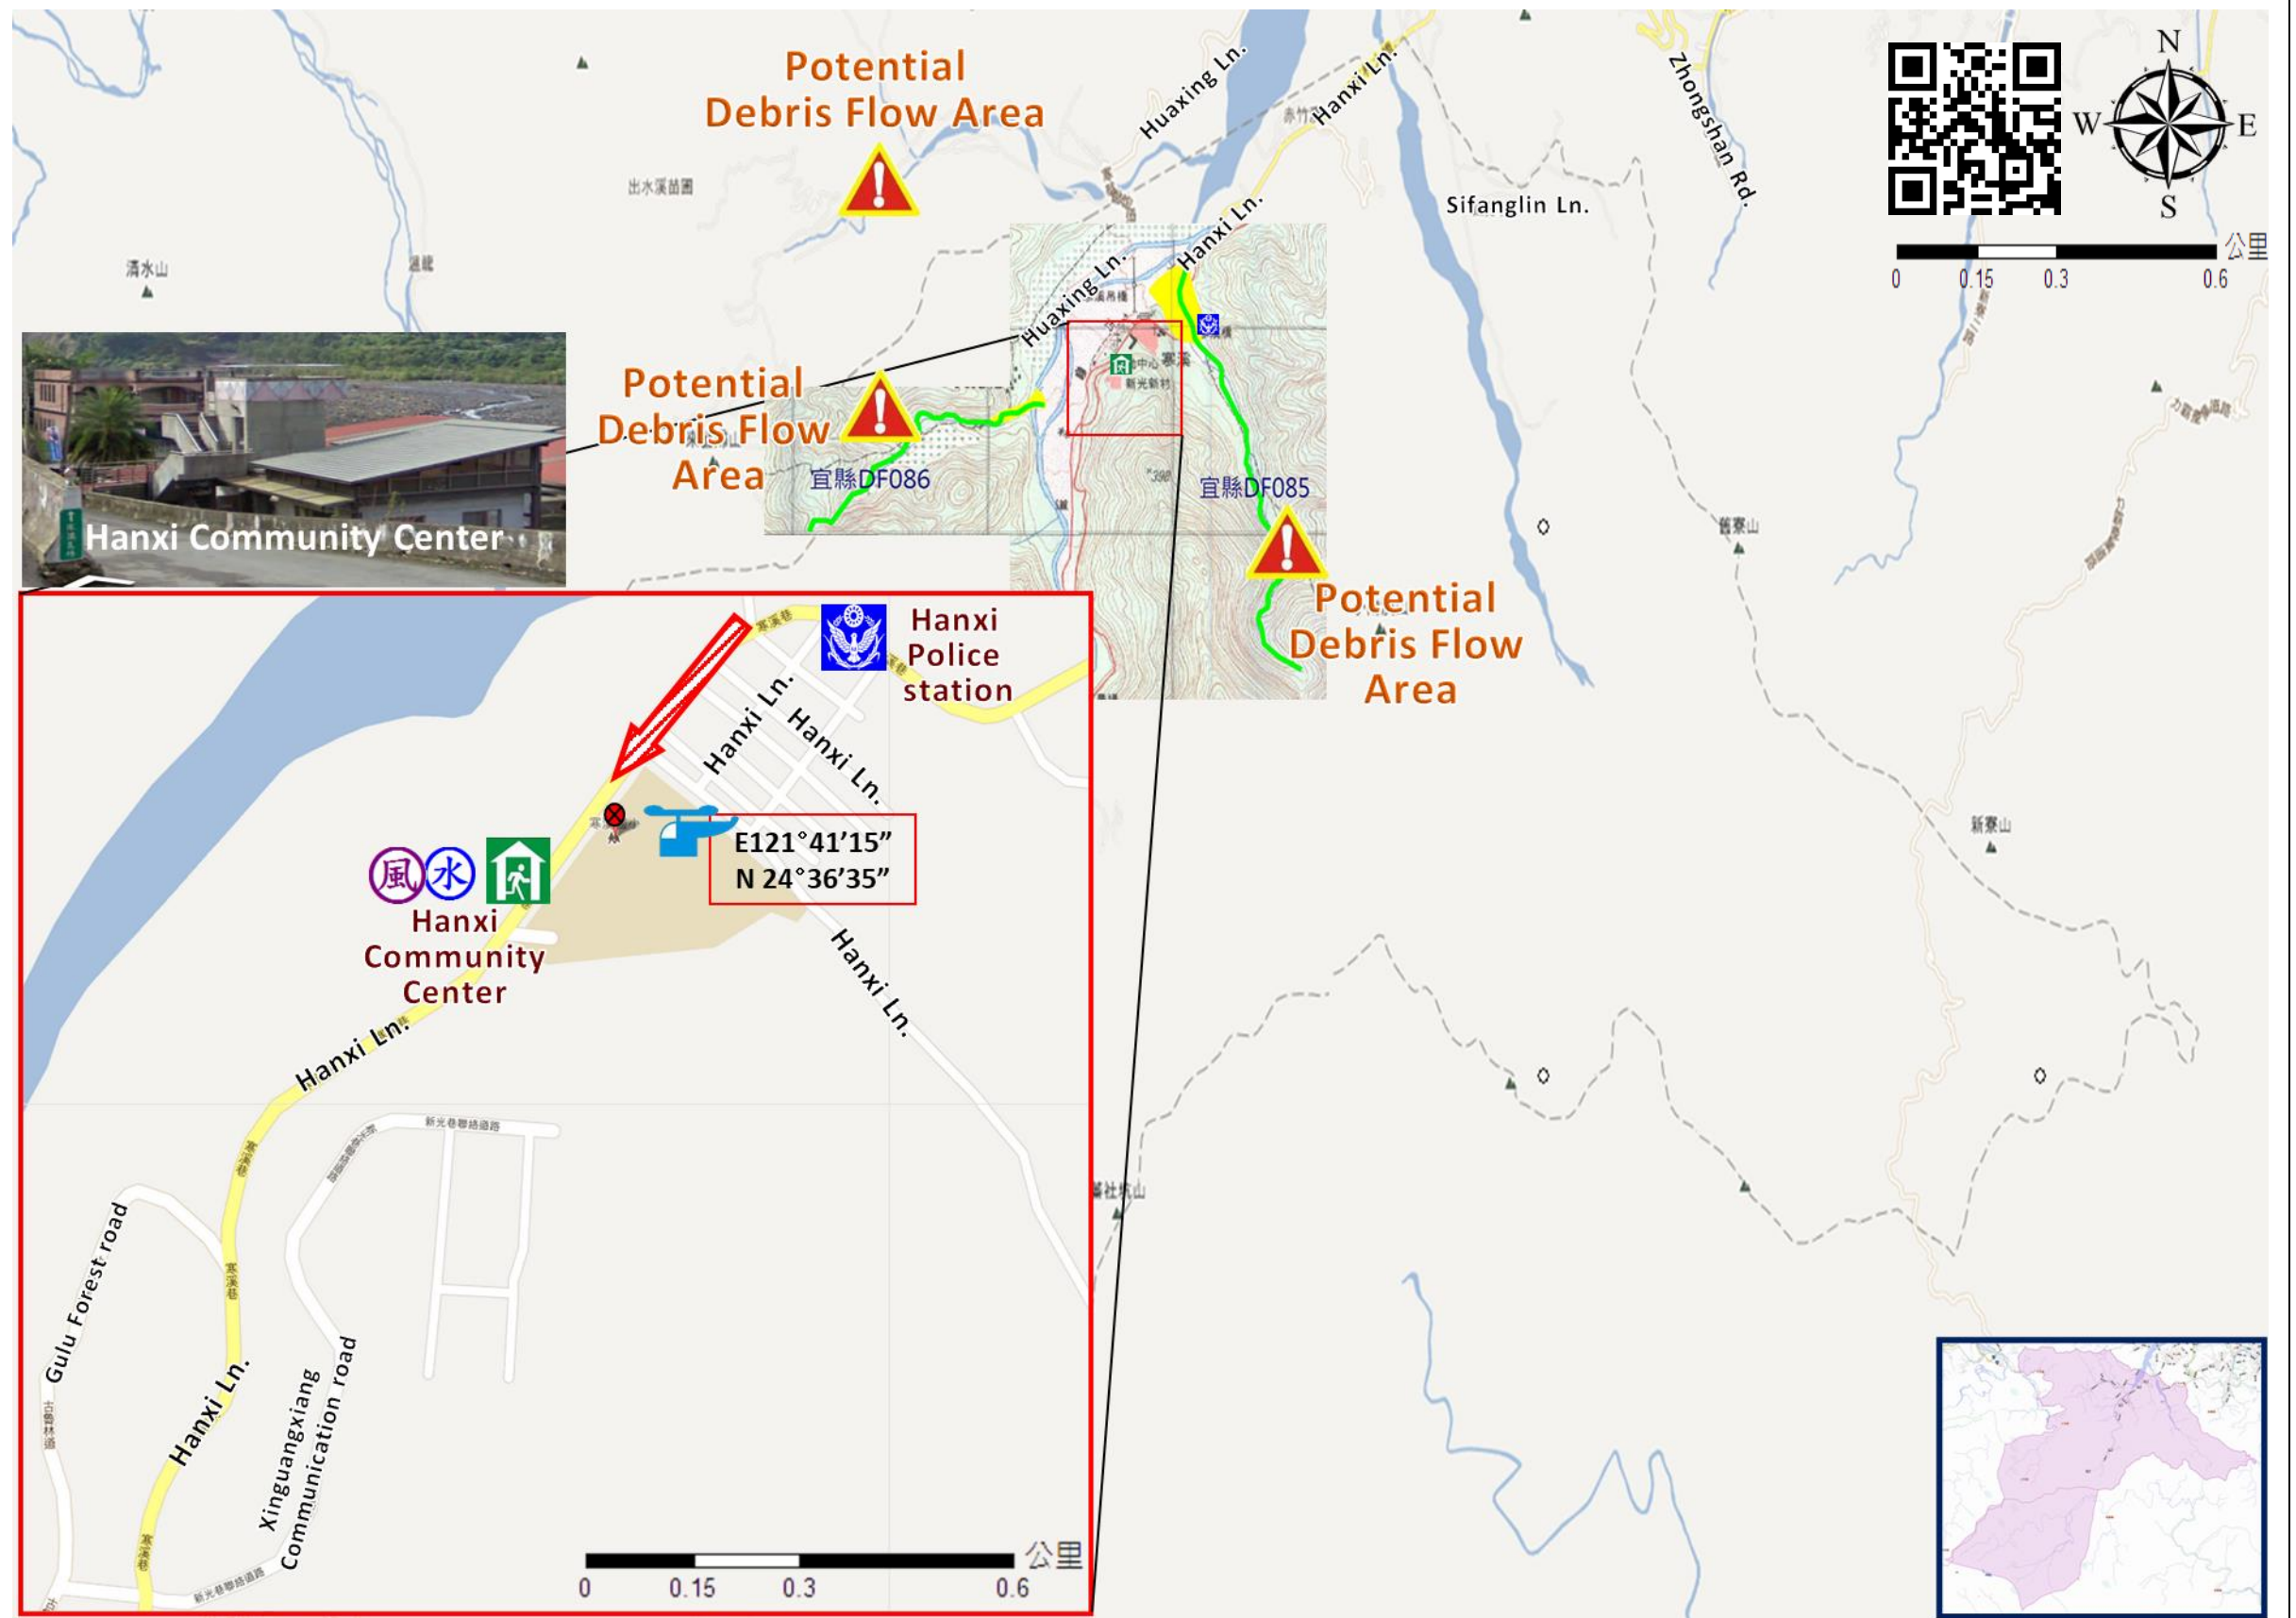

# Hanxi Village Evacuation Route

No.1000211-001

DPR Info. List

Vil. Info.

Disaster Response Unit

1. Datong Emergency Operation Center  
Tel: 03-9802260
2. Chief of Village 孫英花  
SUN YING HUA Cell:0903-551280
3. Hanxi Police station  
Tel: 03-9517465
4. Datong Fire Branch  
Tel: 03-9801123
5. Police 110, FD 119
6. Road Department  
Tel: 03-9809601

DPR Info.

1. Soil&Water Conserv,Bureau  
<http://246.swcb.gov.tw/>
2. Water Resource Agency  
<http://www.wra.gov.tw/>
3. Central Weather Bureau  
<http://www.cwb.gov.tw/>
4. Yilan County FD  
<http://fire.e-land.gov.tw/>
5. Datong Township Office  
<http://www.datong.e-land.gov.tw>

Shelters

Hanxi Community Center  
Area: 309square meters  
Cap.: 30ppl.  
Addr.: 5, Hanxi Ln.  
Tel: 03-9517475

Legends	Disaster relevant		Facility			
	Evac. Direction	Disaster warning sign spot	Indoor Shelter	Disaster category	Outdoor Shelter	Police station

Made by Yilan County Fire Dep.  
Datong Township Office  
January, 2022