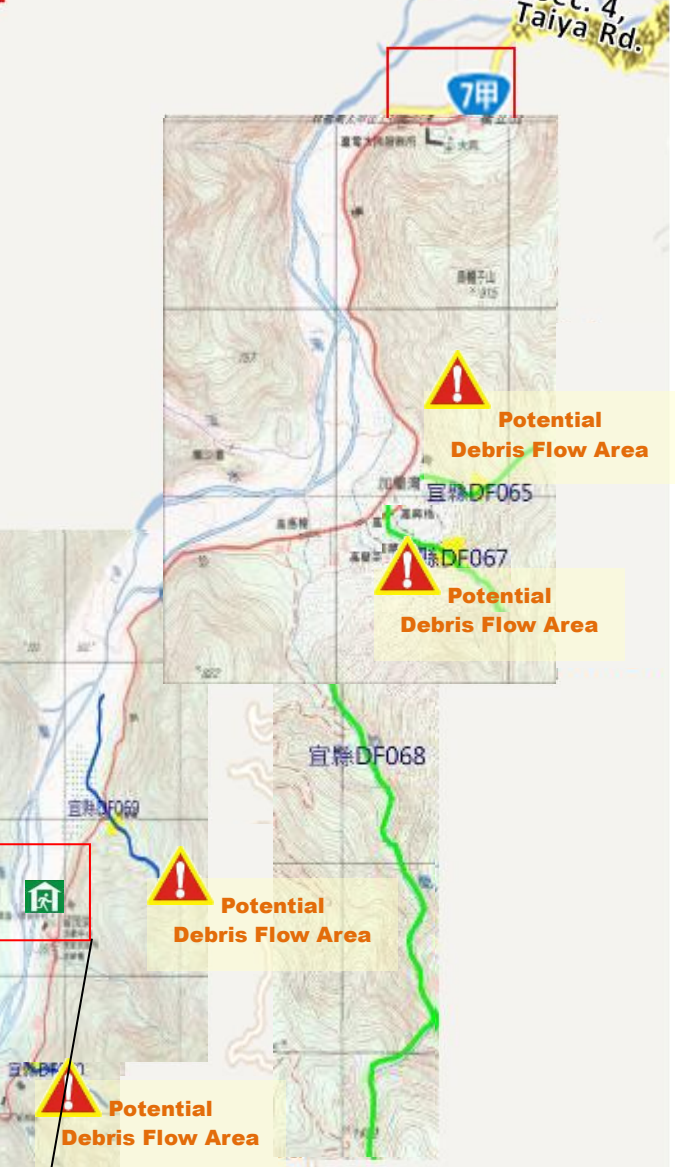

Mao'an Village Evacuation Route

No.1000211-010

DPR Info. List
Mao'an Vil. Info.
Population: 256
Disaster Response Unit
1. Datong Emergency Operation Center Tel: 03-9802260
2. Chief of Village 李進財 LI JIN CAI Tel: 03-9809653 Cell:0933-143987
3. ShiJi Police station Tel: 03-9809435
4. Datong Fire Branch Tel: 03-9801123
5. Police 110, FD 119
6. Road Department Tel: 03-9809601

DPR Info.
1. Agency of Rural Development & Soil and Water Conservation, MOA https://www.ardswc.gov.tw/Home/
2. Water Resources Agency, MOEA http://www.wra.gov.tw/
3. Central Weather Administration https://www.cwa.gov.tw/V8/C/
4. Yilan County FD http://fire.e-land.gov.tw/
5. Datong Township Office http://www.datong.e-land.gov.tw

Shelters
Mao'an Community Center Area: 467.7square meters Cap.: 40ppl. Addr.: 15-1, Zhihang Ln. Contact: 陳枝榮 CHEN ZHI RONG Tel: 03-9801004#113

Datong junior high school Area: 262square meters Cap.: 40ppl. Addr.: 35, Sec.4 , Taiya Rd. Contact: 陳枝榮 CHEN ZHI RONG Tel: 03-9801004#113

Made by Yilan County Fire Dep.
Datong Township Office
March, 2024

Legends	Disaster relevant		Facility		
	Evac. Direction	Disaster warning sign spot	Indoor Shelter	Disaster category	Police station