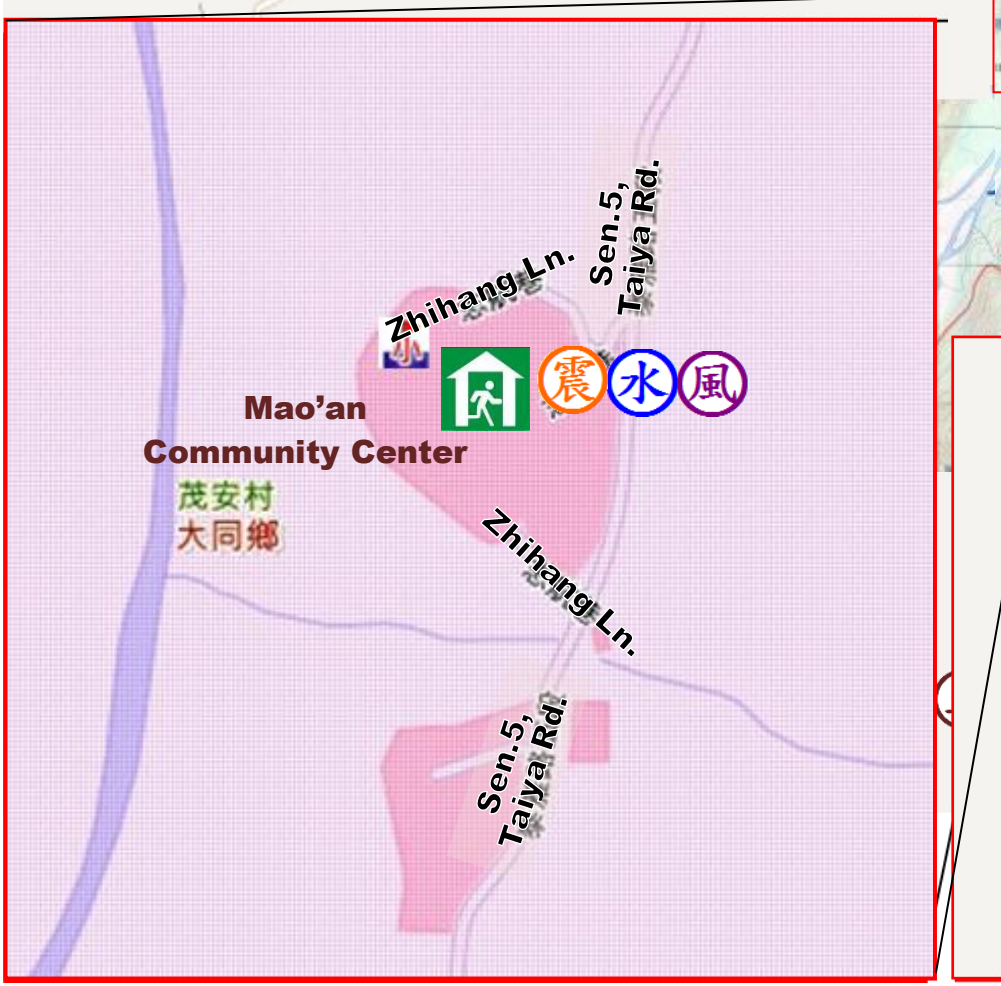

Mao'an Village Evacuation Route

No.1000211-010

DPR Info. List
Mao'an Vil. Info.
Population: 256
Disaster Response Unit
1. Datong Emergency Operation Center Tel: 03-9802260
2. Chief of Village 李進財 LI JIN CAI Tel: 03-9809653 Cell:0933-143987
3. ShiJi Police station Tel: 03-9809435
4. Datong Fire Branch Tel: 03-9801123
5. Police 110, FD 119
6. Road Department Tel: 03-9809601

DPR Info.
1. Agency of Rural Development & Soil and Water Conservation, MOA https://www.ardswc.gov.tw/Home/
2. Water Resources Agency, MOEA http://www.wra.gov.tw/
3. Central Weather Administration https://www.cwa.gov.tw/V8/C/
4. Yilan County FD http://fire.e-land.gov.tw/
5. Datong Township Office http://www.datong.e-land.gov.tw

Shelters
Mao'an Community Center Area: 467.7square meters Cap.: 40ppl. Addr.: 15-1, Zhihang Ln. Contact: 陳枝榮 CHEN ZHI RONG Tel: 03-9801004#113

Datong junior high school Area: 262square meters Cap.: 40ppl. Addr.: 35, Sec.4 , Taiya Rd. Contact: 陳枝榮 CHEN ZHI RONG Tel: 03-9801004#113

Made by Yilan County Fire Dep.
Datong Township Office
March, 2024

Legends	Disaster relevant		Facility		
	Evac. Direction	Disaster warning sign spot	Indoor Shelter	Disaster category	Police station