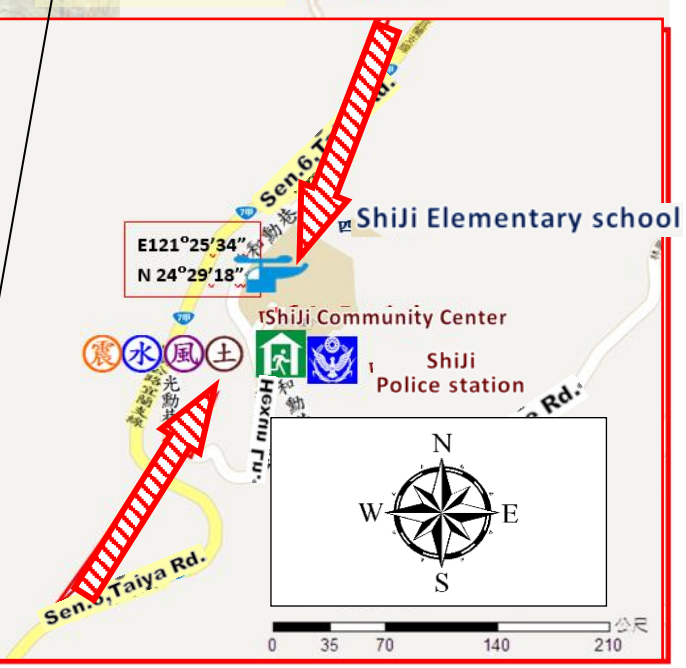

Mao'an Village Evacuation Route

No.1000211-010

DPR Info. List
Mao'an Vil. Info.
Population: 256
Disaster Response Unit
1. Datong Emergency Operation Center Tel: 03-9802260
2. Chief of Village 李進財 LI JIN CAI Tel: 03-9809653 Cell:0933-143987
3. ShiJi Police station Tel: 03-9809435
4. Datong Fire Branch Tel: 03-9801123
5. Police 110, FD 119
6. Road Department Tel: 03-9809601

DPR Info.
1. Agency of Rural Development & Soil and Water Conservation, MOA https://www.ardswc.gov.tw/Home/
2. Water Resources Agency, MOEA http://www.wra.gov.tw/
3. Central Weather Administration https://www.cwa.gov.tw/V8/C/
4. Yilan County FD http://fire.e-land.gov.tw/
5. Datong Township Office http://www.datong.e-land.gov.tw

Shelters
Mao'an Community Center Area: 467.7square meters Cap.: 40ppl. Addr.: 15-1, Zhihang Ln. Contact: 陳枝榮 CHEN ZHI RONG Tel: 03-9801004#113

Datong junior high school Area: 262square meters Cap.: 40ppl. Addr.: 35, Sec.4 , Taiya Rd. Contact: 陳枝榮 CHEN ZHI RONG Tel: 03-9801004#113

Made by Yilan County Fire Dep.
Datong Township Office
March, 2024

Legends	Disaster relevant		Facility		
	Evac. Direction	Disaster warning sign spot	Indoor Shelter	Disaster category	Police station