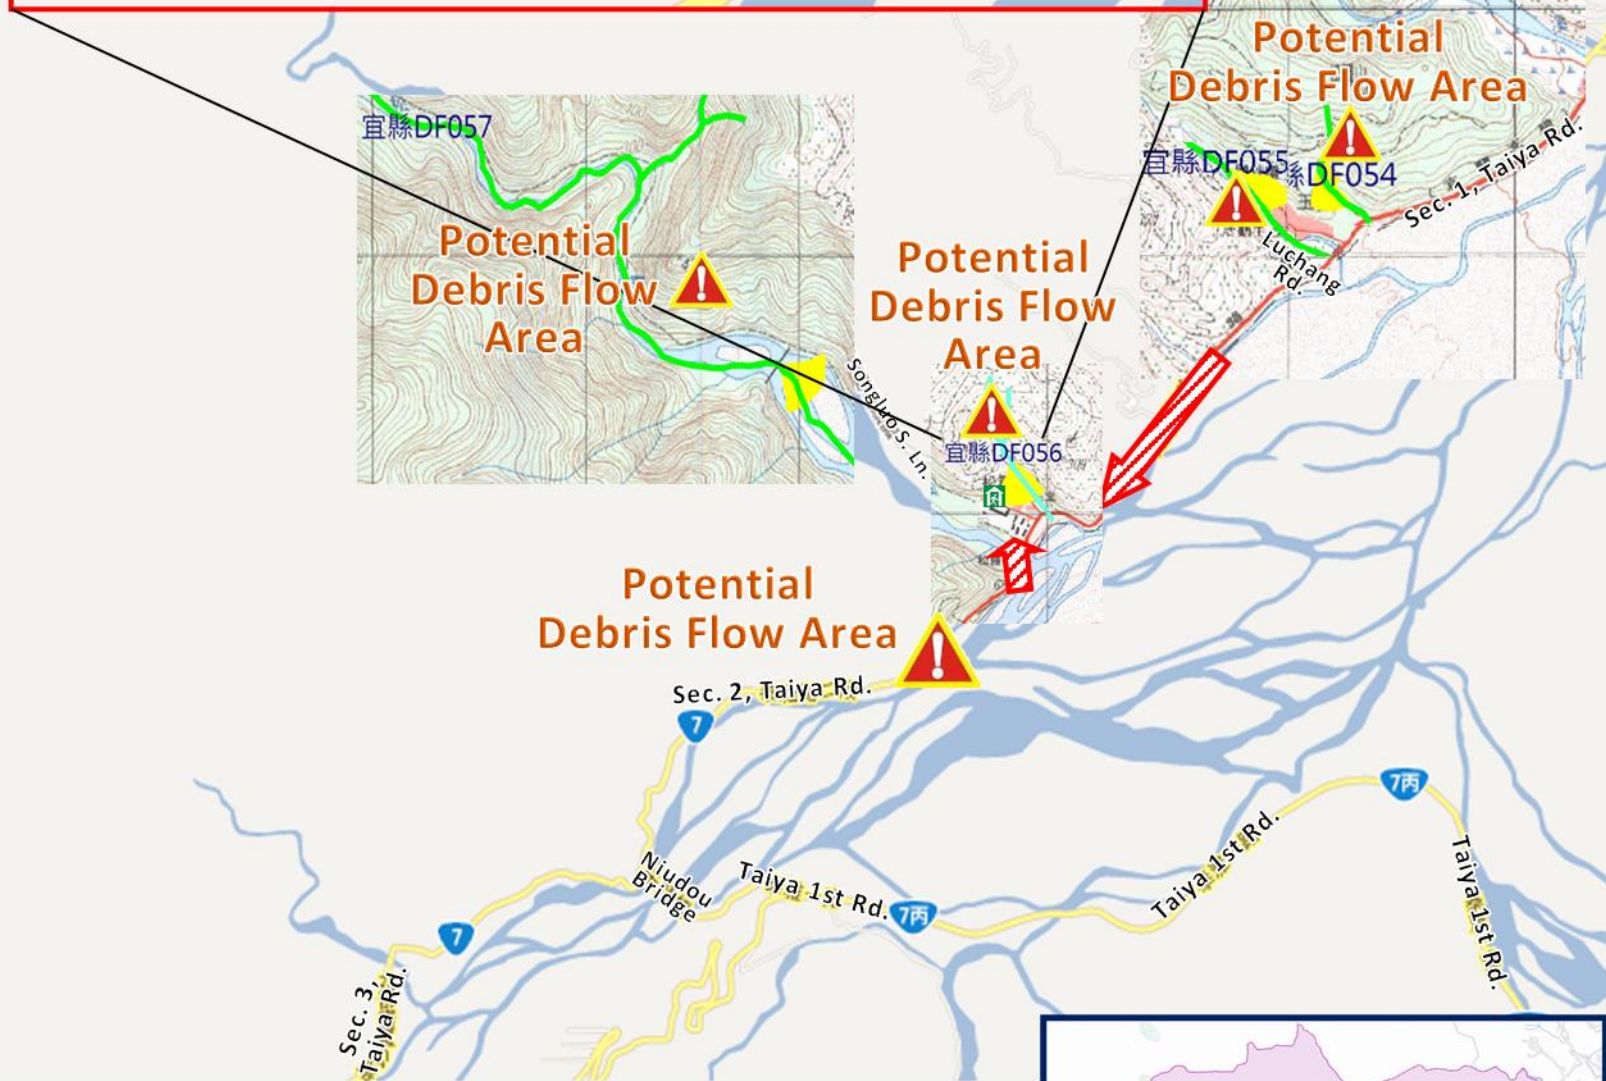

# Songluo Village Evacuation Route

No.1000211-003

DPR Info. List
Songluo Vil. Info.
Population: 861
Disaster Response Unit
1. Datong Emergency Operation Center Tel: 03-9802260
2. Chief of Village 林喬璽 LIN YI XI Tel: 0921-259945
3. Datong Police Station Tel: 03-9801176
4. Datong Fire Branch Tel: 03-9801123
5. Police 110, FD 119
6. Road Department Tel: 03-9809601
DPR Info.
1. Agency of Rural Development & Soil and Water Conservation, MOA <a href="https://www.ardswc.gov.tw/Home/">https://www.ardswc.gov.tw/Home/</a>
2. Water Resources Agency, MOEA <a href="http://www.wra.gov.tw/">http://www.wra.gov.tw/</a>
3. Central Weather Administration <a href="https://www.cwa.gov.tw/V8/C/">https://www.cwa.gov.tw/V8/C/</a>
4. Yilan County FD <a href="http://fire.e-land.gov.tw/">http://fire.e-land.gov.tw/</a>
5. Datong Township Office <a href="http://www.datong.e-land.gov.tw">http://www.datong.e-land.gov.tw</a>
Shelters
Songluo Community Center Area: 180square meters Cap.: 35ppl. Addr.: 81-10, S. Ln. Contact: 陳枝榮 CHEN ZHI RONG Tel: 03-9801004#113
Made by Yilan County Fire Dep. Datong Township Office March, 2024

Legends	Disaster relevant		Facility		
	Evac. Direction	Disaster warning sign spot	Indoor Shelter	Disaster category	Helicopter Landing Zone (WGS84)