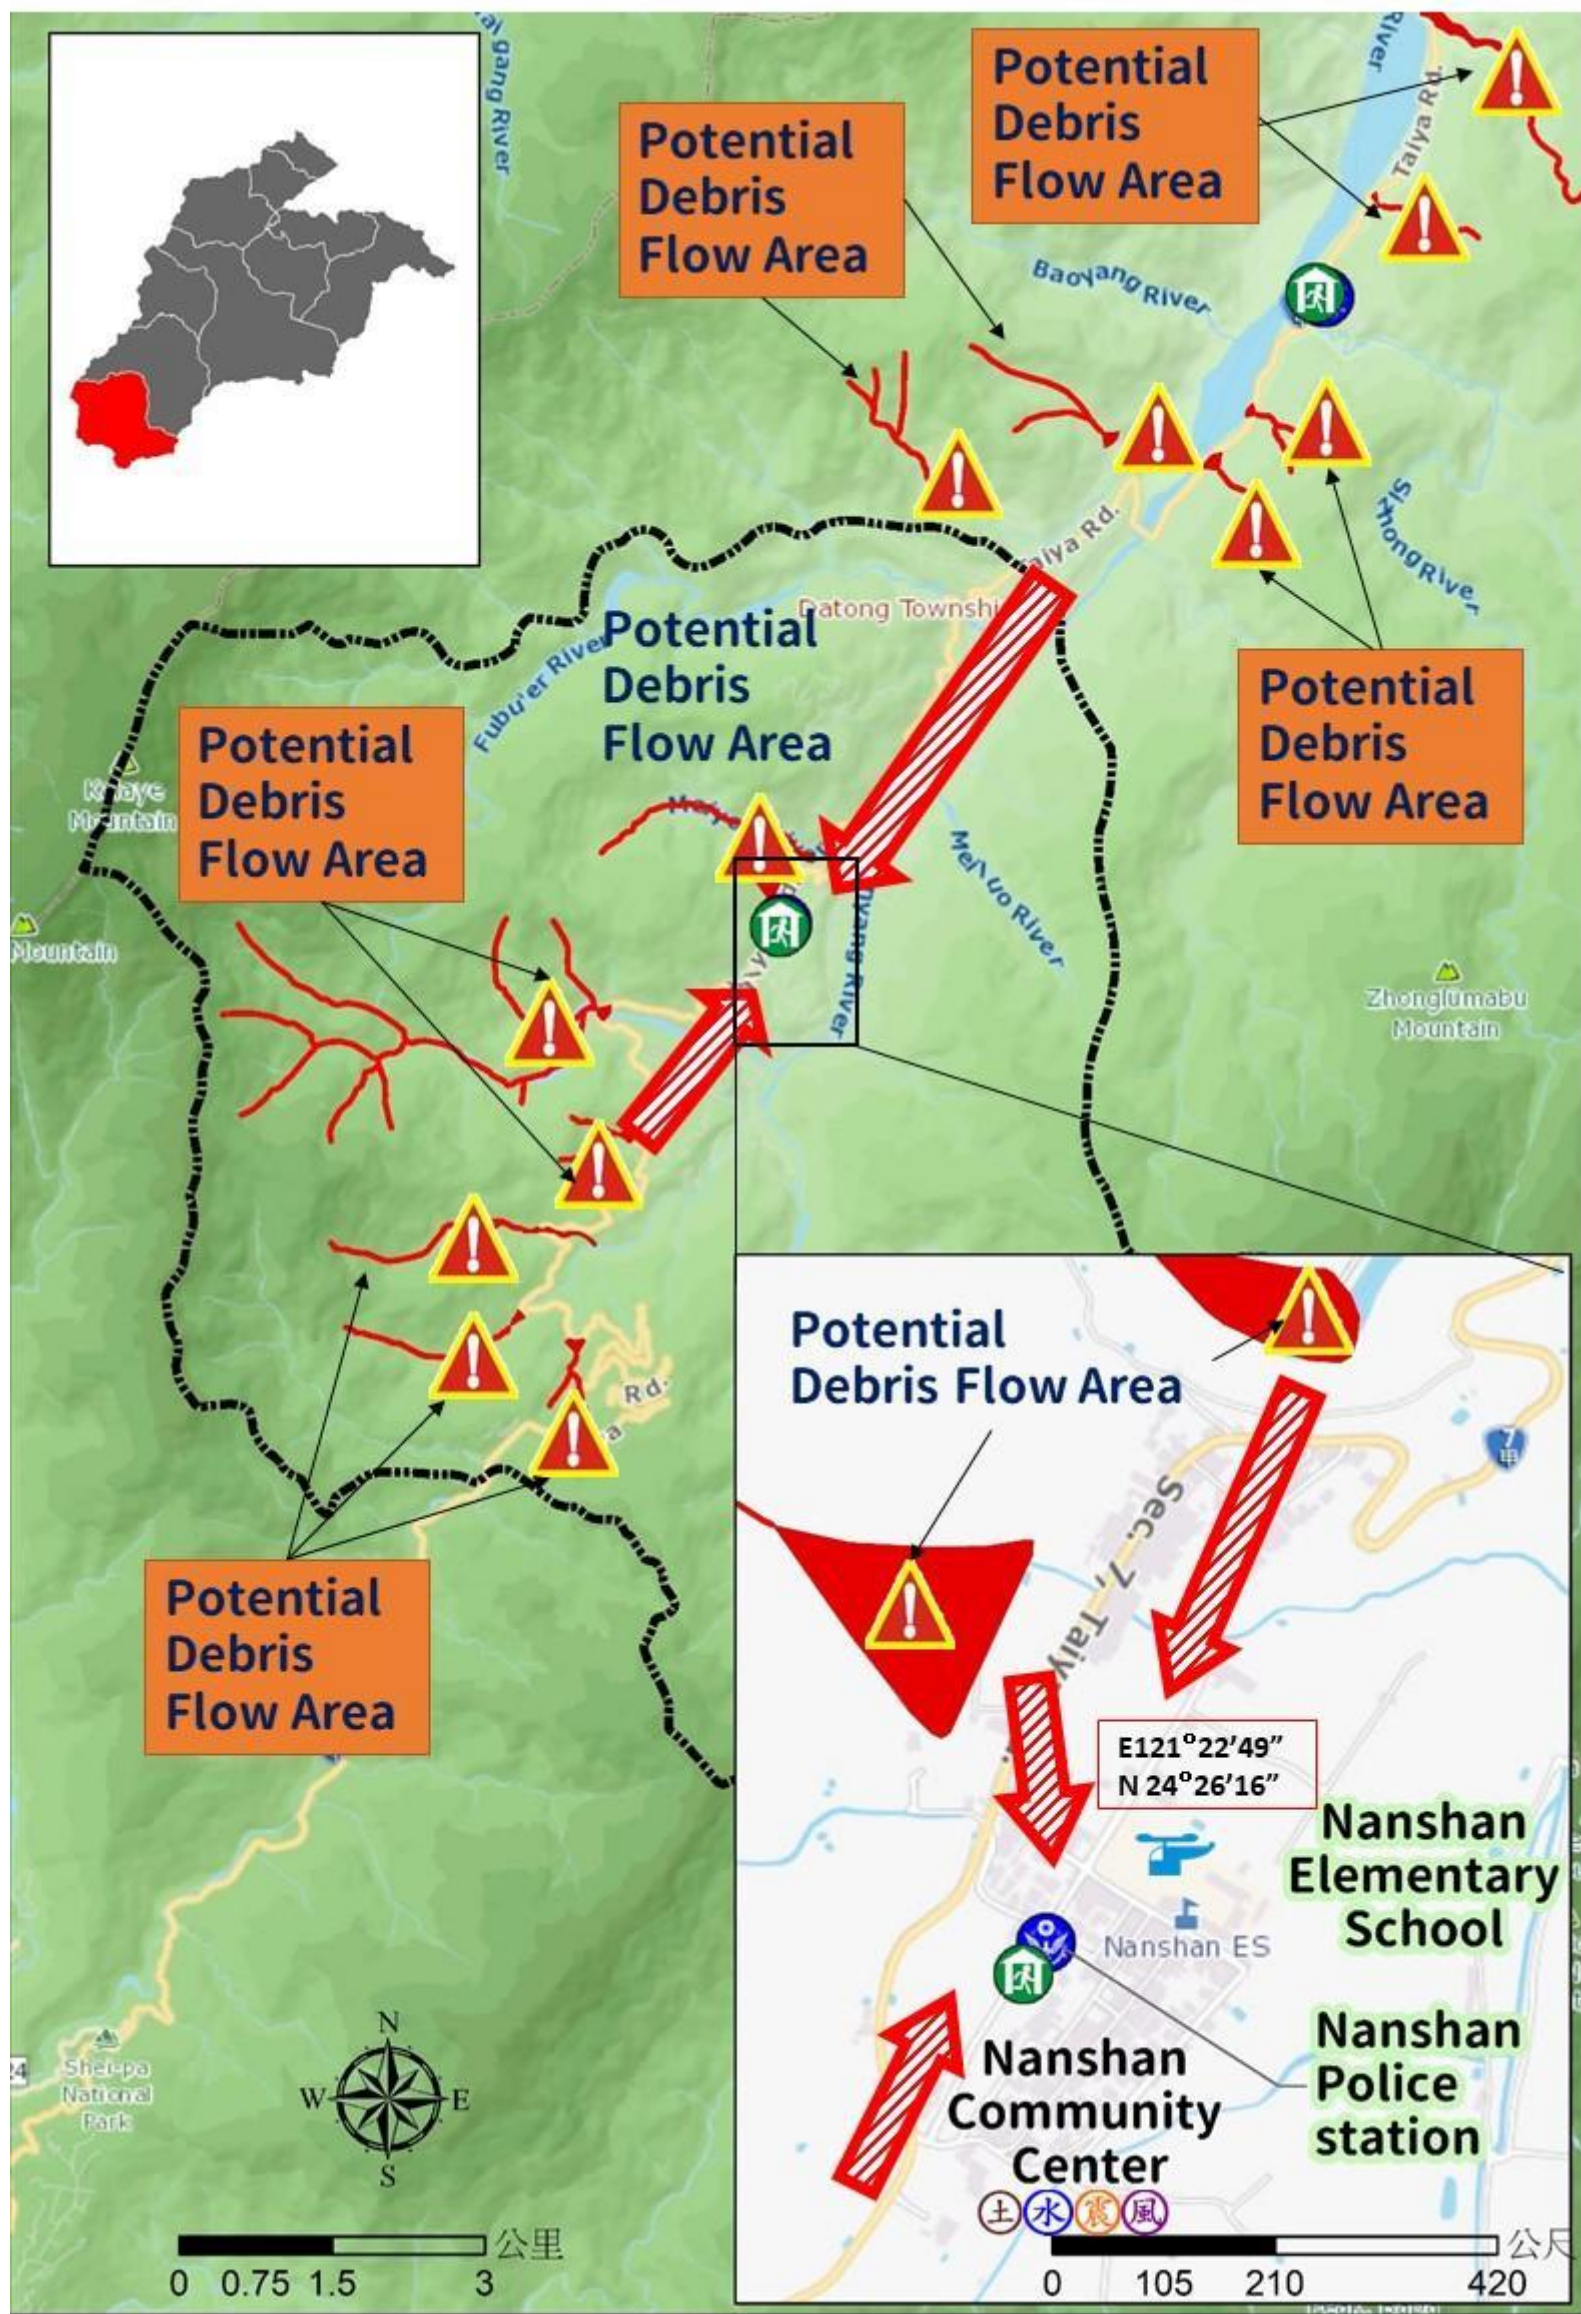

Nanshan Village Evacuation Route

No.1000211-009

DPR Info. List
Nanshan Vil. Info.
Population: 886
Disaster Response Unit
1. Datong Emergency Operation Center Tel: 03-9802260 2. Chief of Village 潘文光 PAN WEN GUANG Tel:0928-268506 3. Nanshan Police station Tel: 03-9809175 4. Datong Fire Branch Tel: 03-9801123 5. Police 110, FD 119 6. Road Department Tel: 03-9809601
DPR Info.
1. Agency of Rural Development & Soil and Water Conservation, MOA https://www.ardswc.gov.tw/Home/ 2. Water Resources Agency, MOEA http://www.wra.gov.tw/ 3. Central Weather Administration https://www.cwa.gov.tw/V8/C/ 4. Yilan County FD http://fire.e-land.gov.tw/ 5. Datong Township Office http://www.datong.e-land.gov.tw
Shelters
Nanshan Community Center Area: 415.8square meters Cap.: 40ppl. Addr.: 9-1, Pinan Ln. Contact: 陳枝榮 CHEN ZHI RONG Tel: 03-9801004#113

Made by Yilan County Fire Dep. Datong Township Office March, 2024

Legends	Disaster relevant		Facility		
	Evac. Direction	Disaster warning sign spot	Indoor Shelter	Disaster category	Police station