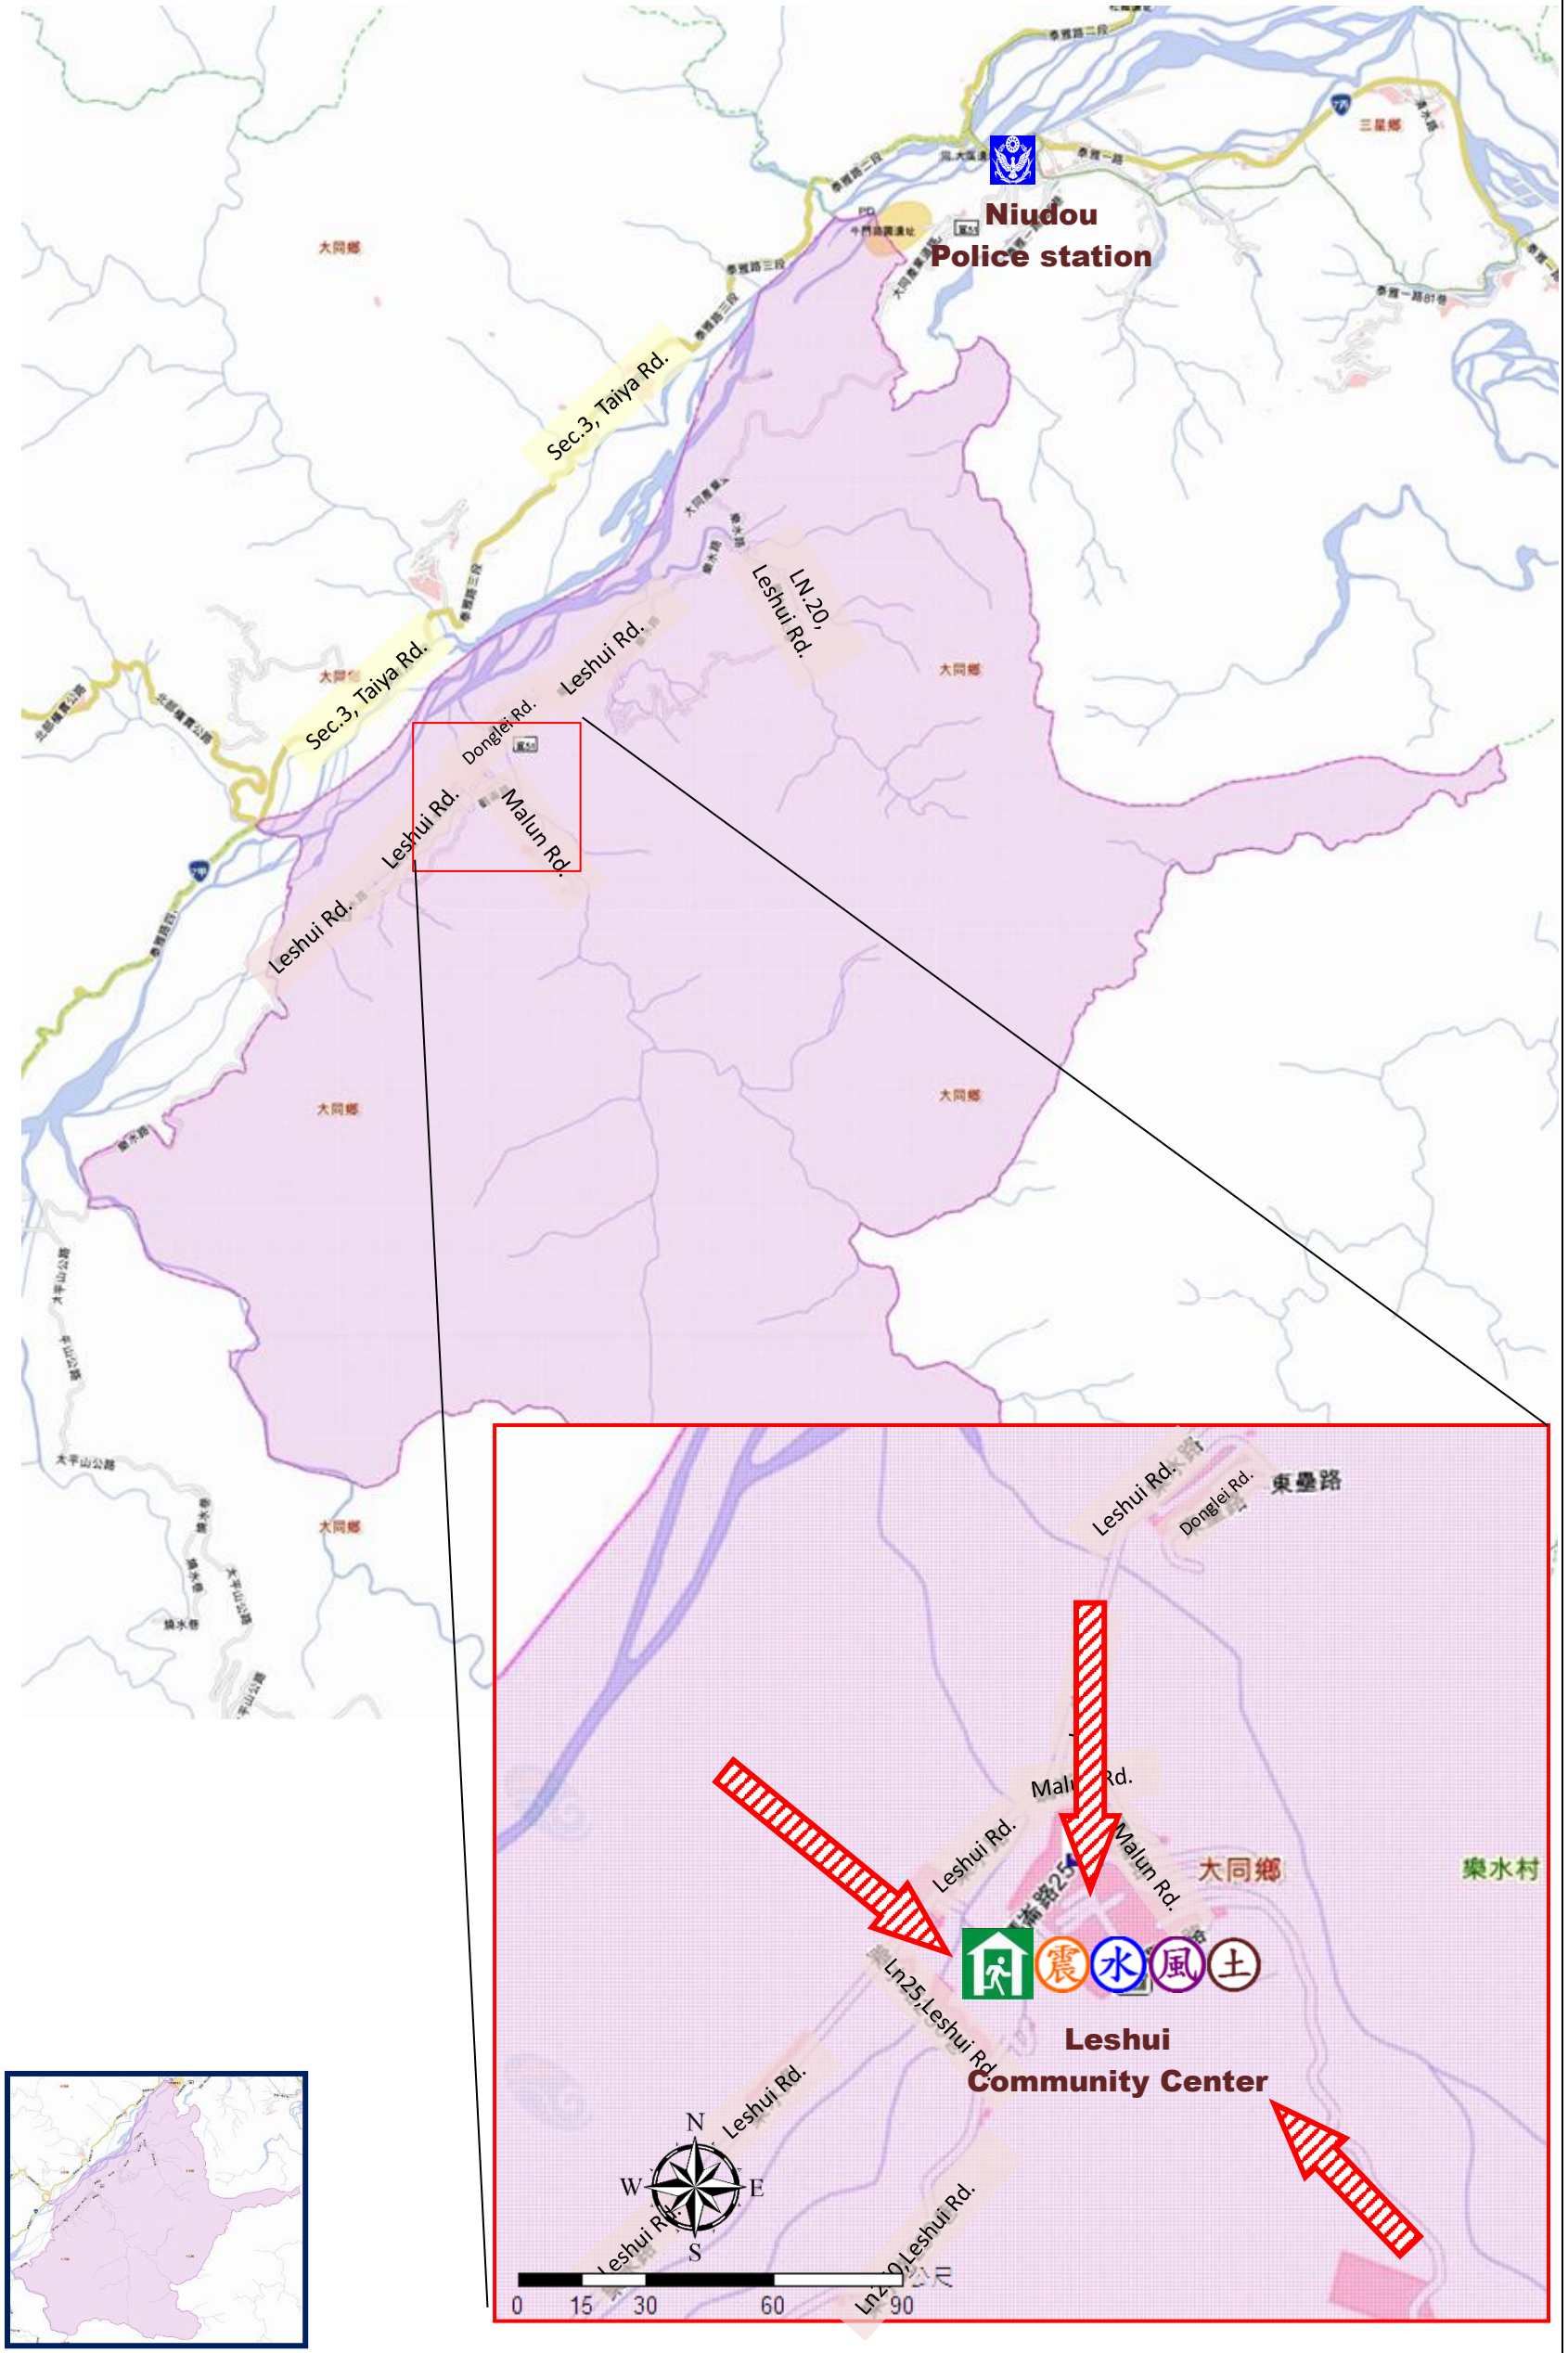

# Leshui Village Evacuation Route

No.1000211-006

DPR Info. List
Leshui Vil. Info.
Population: 469
Disaster Response Unit
1. Datong Emergency Operation Center Tel: 03-9802260
2. Chief of Village 高信正 GAO XIN ZHENG Tel: 03-9801419 Cell: 0911-232117
3. Niudou Police station Tel: 03-9891731
4. Datong Fire Branch Tel: 03-9801123
5. Police 110, FD 119
6. Road Department Tel: 03-9809601
DPR Info.
1. Agency of Rural Development & Soil and Water Conservation, MOA <a href="https://www.ardswc.gov.tw/Home/">https://www.ardswc.gov.tw/Home/</a>
2. Water Resources Agency, MOEA <a href="http://www.wra.gov.tw/">http://www.wra.gov.tw/</a>
3. Central Weather Administration <a href="https://www.cwa.gov.tw/V8/C/">https://www.cwa.gov.tw/V8/C/</a>
4. Yilan County FD <a href="http://fire.e-land.gov.tw/">http://fire.e-land.gov.tw/</a>
5. Datong Township Office <a href="http://www.datong.e-land.gov.tw">http://www.datong.e-land.gov.tw</a>
Shelters
Leshui Community Center Area: 432.59square meters Cap.: 40ppl. Addr.: 46, Malun Contact: 陳枝榮 CHEN ZHI RONG Tel: 03-9801004#113
Made by Yilan County Fire Dep. Datong Township Office March, 2024

Legends	Disaster relevant		Facility		
	Evac. Direction	Disaster warning sign spot	Indoor Shelter	Disaster category	Police station