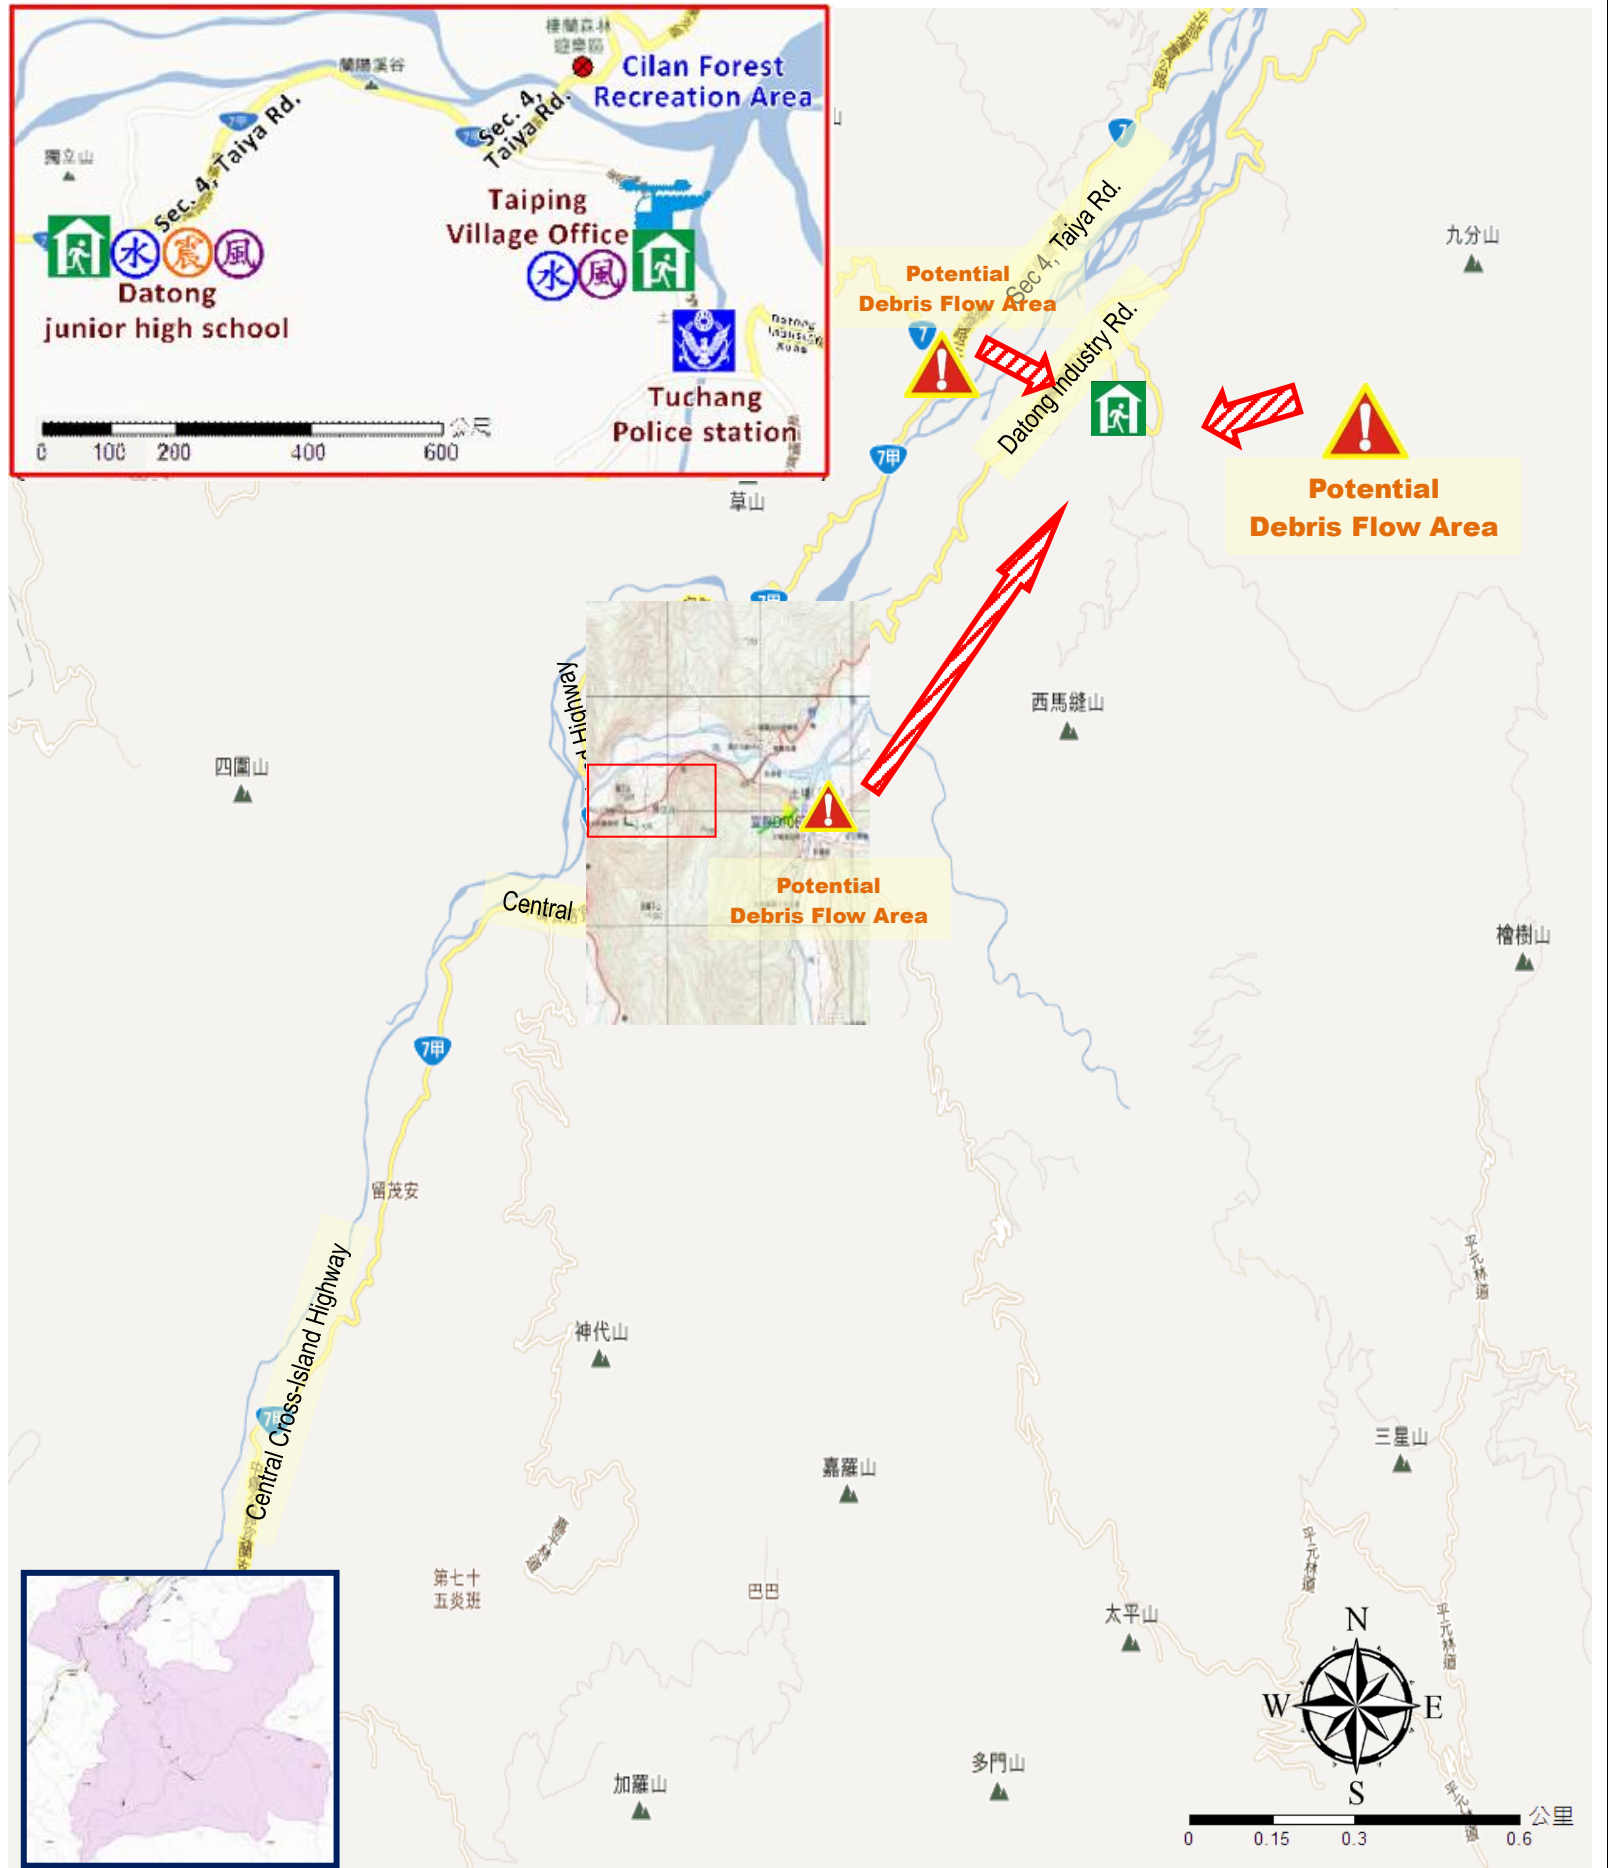

Tai ping Village Evacuation Route

No.1000211-007

DPR Info. List
Taiping Vil. Info.

Population: 41

Disaster Response Unit

- Datong Emergency Operation Center
Tel: 03-9802260
- Chief of Village 李銘宜
LI MING YI
Tel: 03-9809643
Cell: 0953-377698
- Mingchi Police station
Tel: 03-9801727
- Taipingshan Police station
Tel: 03-9809802
- Datong Fire Branch
Tel: 03-9801123
- Police 110, FD 119
- Road Department
Tel: 03-9809601

Made by Yilan County Fire Dep.
Datong Township Office
March, 2024

Legends	Disaster relevant		Facility		
	 Evac. Direction	 Disaster warning sign spot	 Indoor Shelter	 Disaster category	 Police station