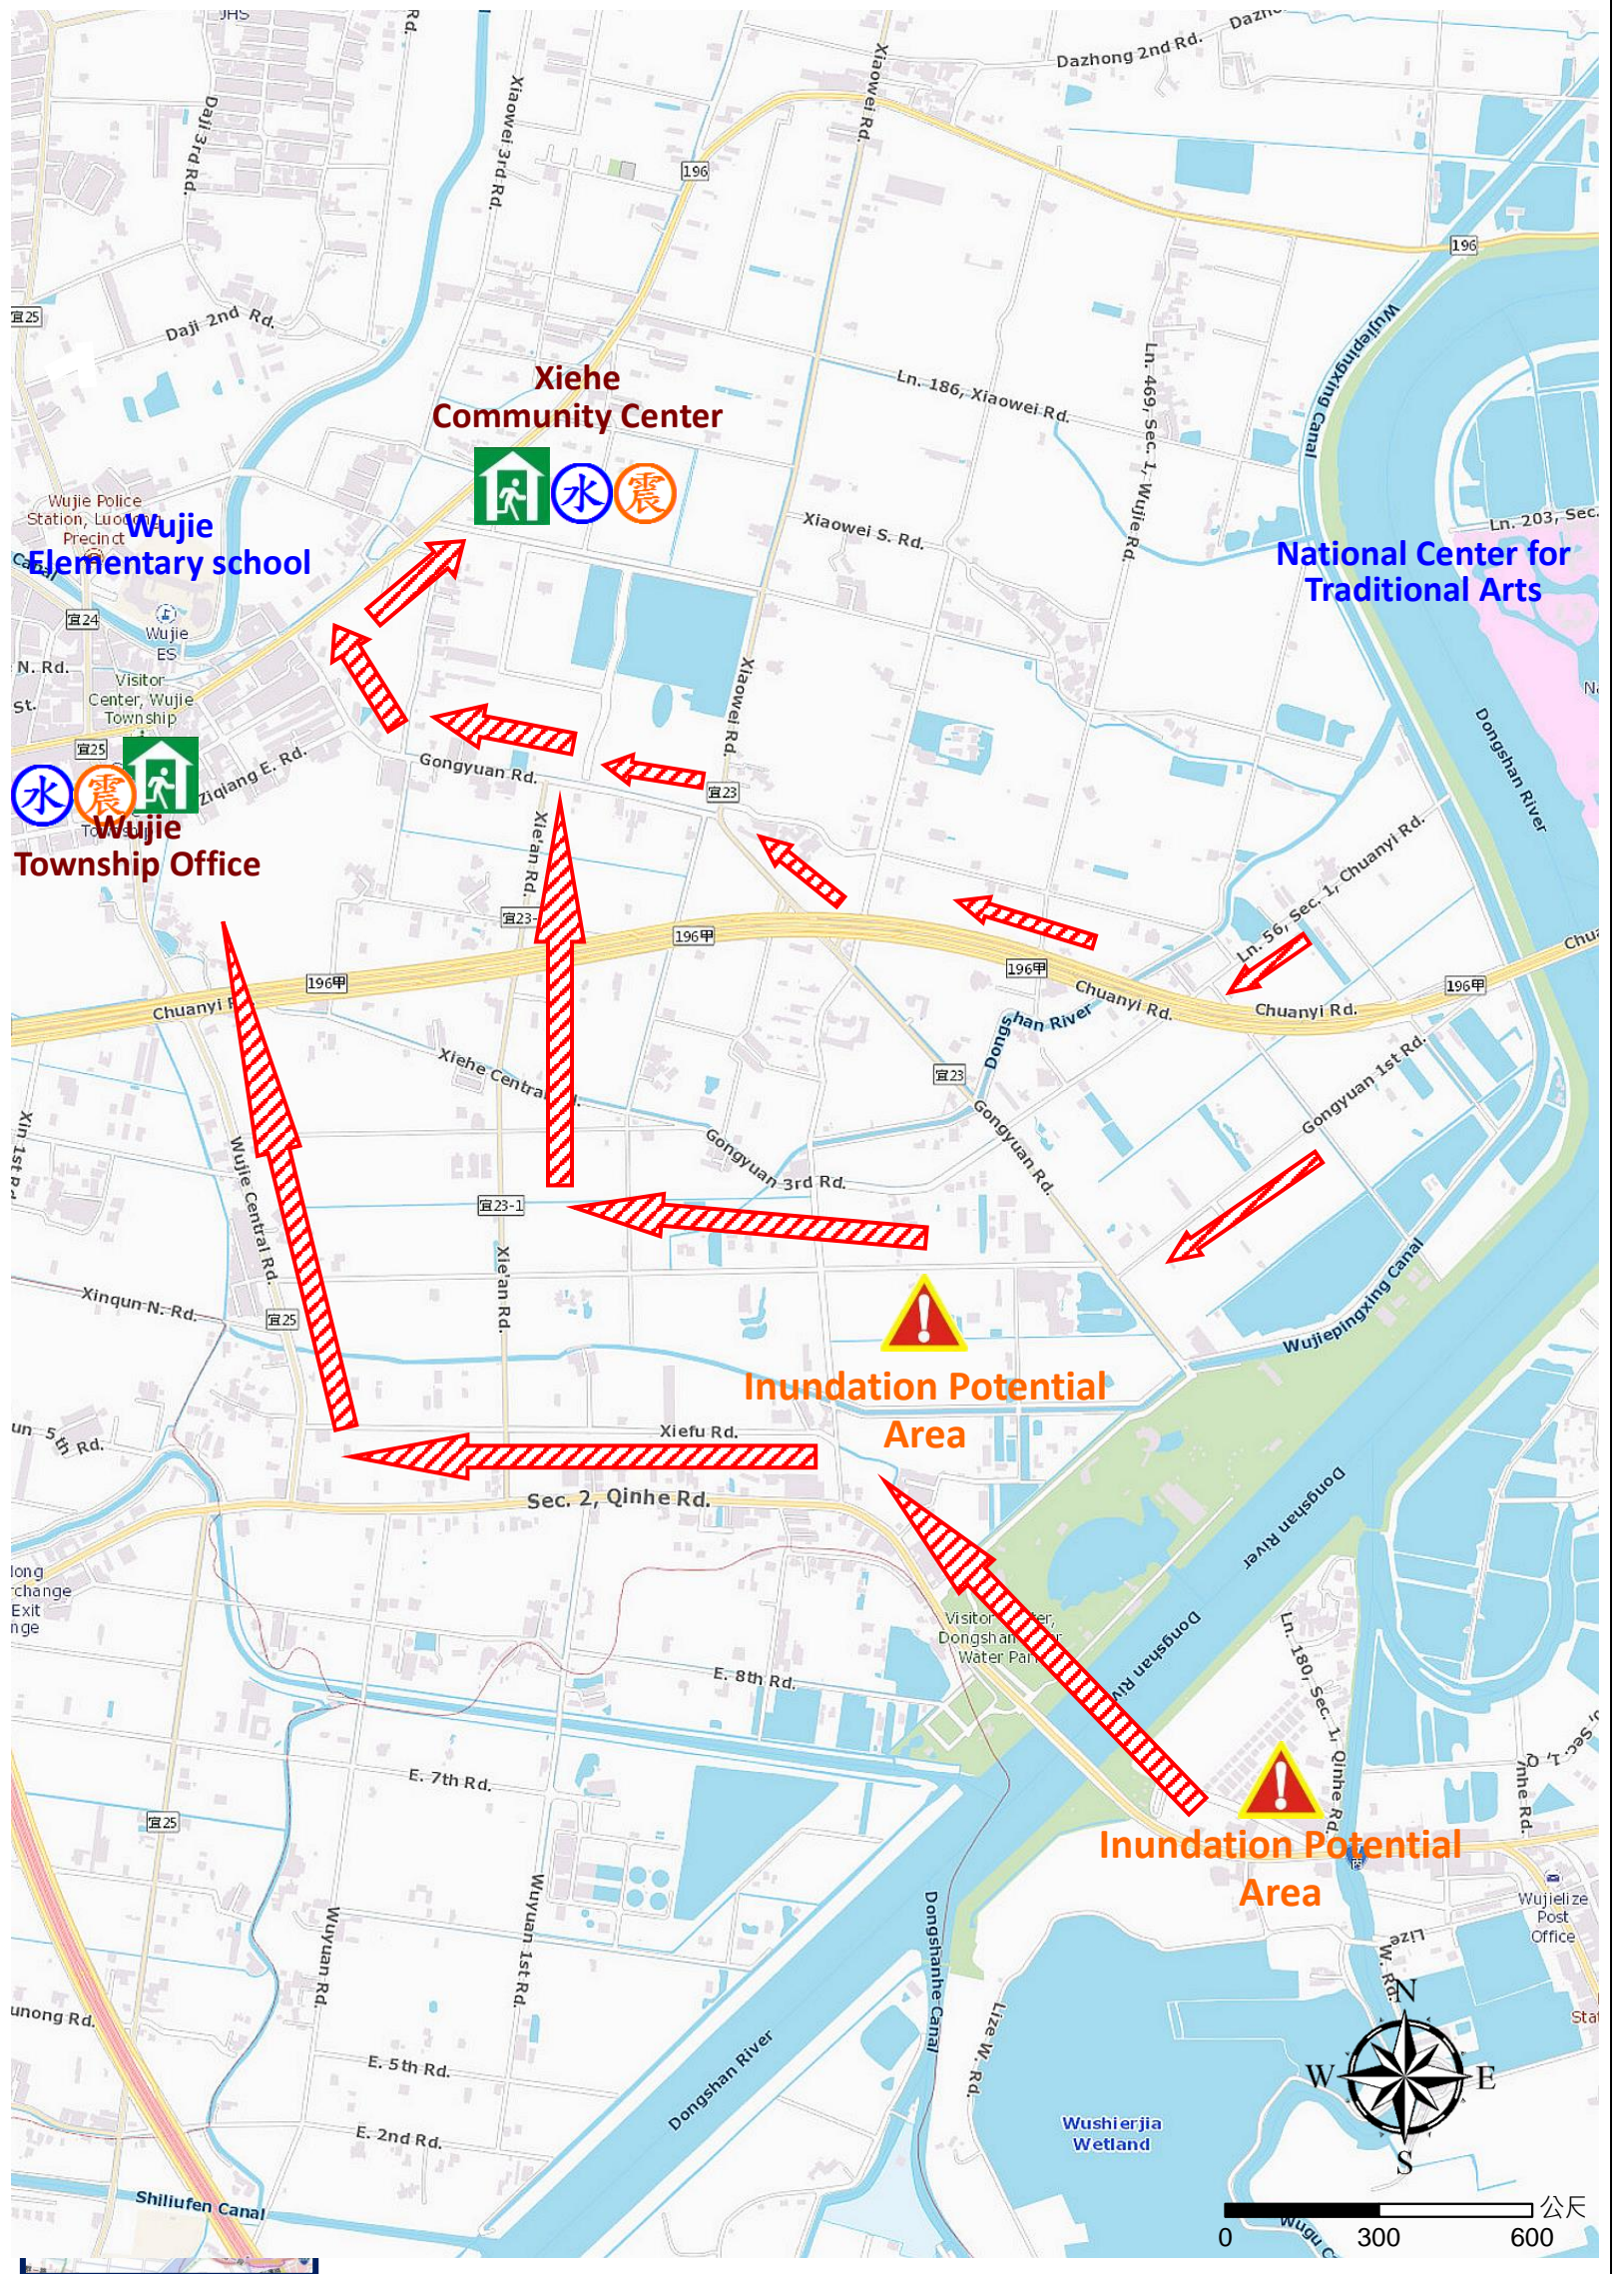

Xiehe Village Evacuation Route

No. 1000209-010

DPR Info. List
Xiehe Vil. Info.
Population: 3,759
Disaster Response Unit
1. Wujie Emergency Operation Center Tel: 03-9501115
2. Chief of Village 黃鑑山 HUANG DENG SHAN Tel: 03-9501523 Cell: 0912-590177
3. Wujie Police Station Tel: 03-9504381
4. Wujie Fire Branch Tel: 03-9503434
5. Police 110, FD 119
6. Road Department Tel: 03-9882058
DPR Info.
1. Agency of Rural Development & Soil and Water Conservation, MOA https://www.ardswc.gov.tw/Home/
2. Water Resources Agency, MOEA http://www.wra.gov.tw/
3. Central Weather Administration https://www.cwa.gov.tw/V8/C/
4. Yilan County FD http://fire.e-land.gov.tw/
5. Wujie Township Office http://ilwct.e-land.gov.tw/
Shelters
Xiehe Community Center Area: 762.71square meters Cap.: 161ppl. Addr.: 199, Sec.2, Wujie Rd. Tel: 03-9506695
Wujie Township Office Area: 720.55square meters Cap.: 153ppl. Addr.: 343, Sec.2, Wujiw Rd. Contact: 周家銘 ZHOU JIA MING Tel: 03-9501115
Made by Yilan County Fire Wujie Township Office Dep. March, 2024

Legends	Disaster relevant		Facility	
	Evac. Direction	Disaster warning sign spot	Indoor Shelter	Disaster category