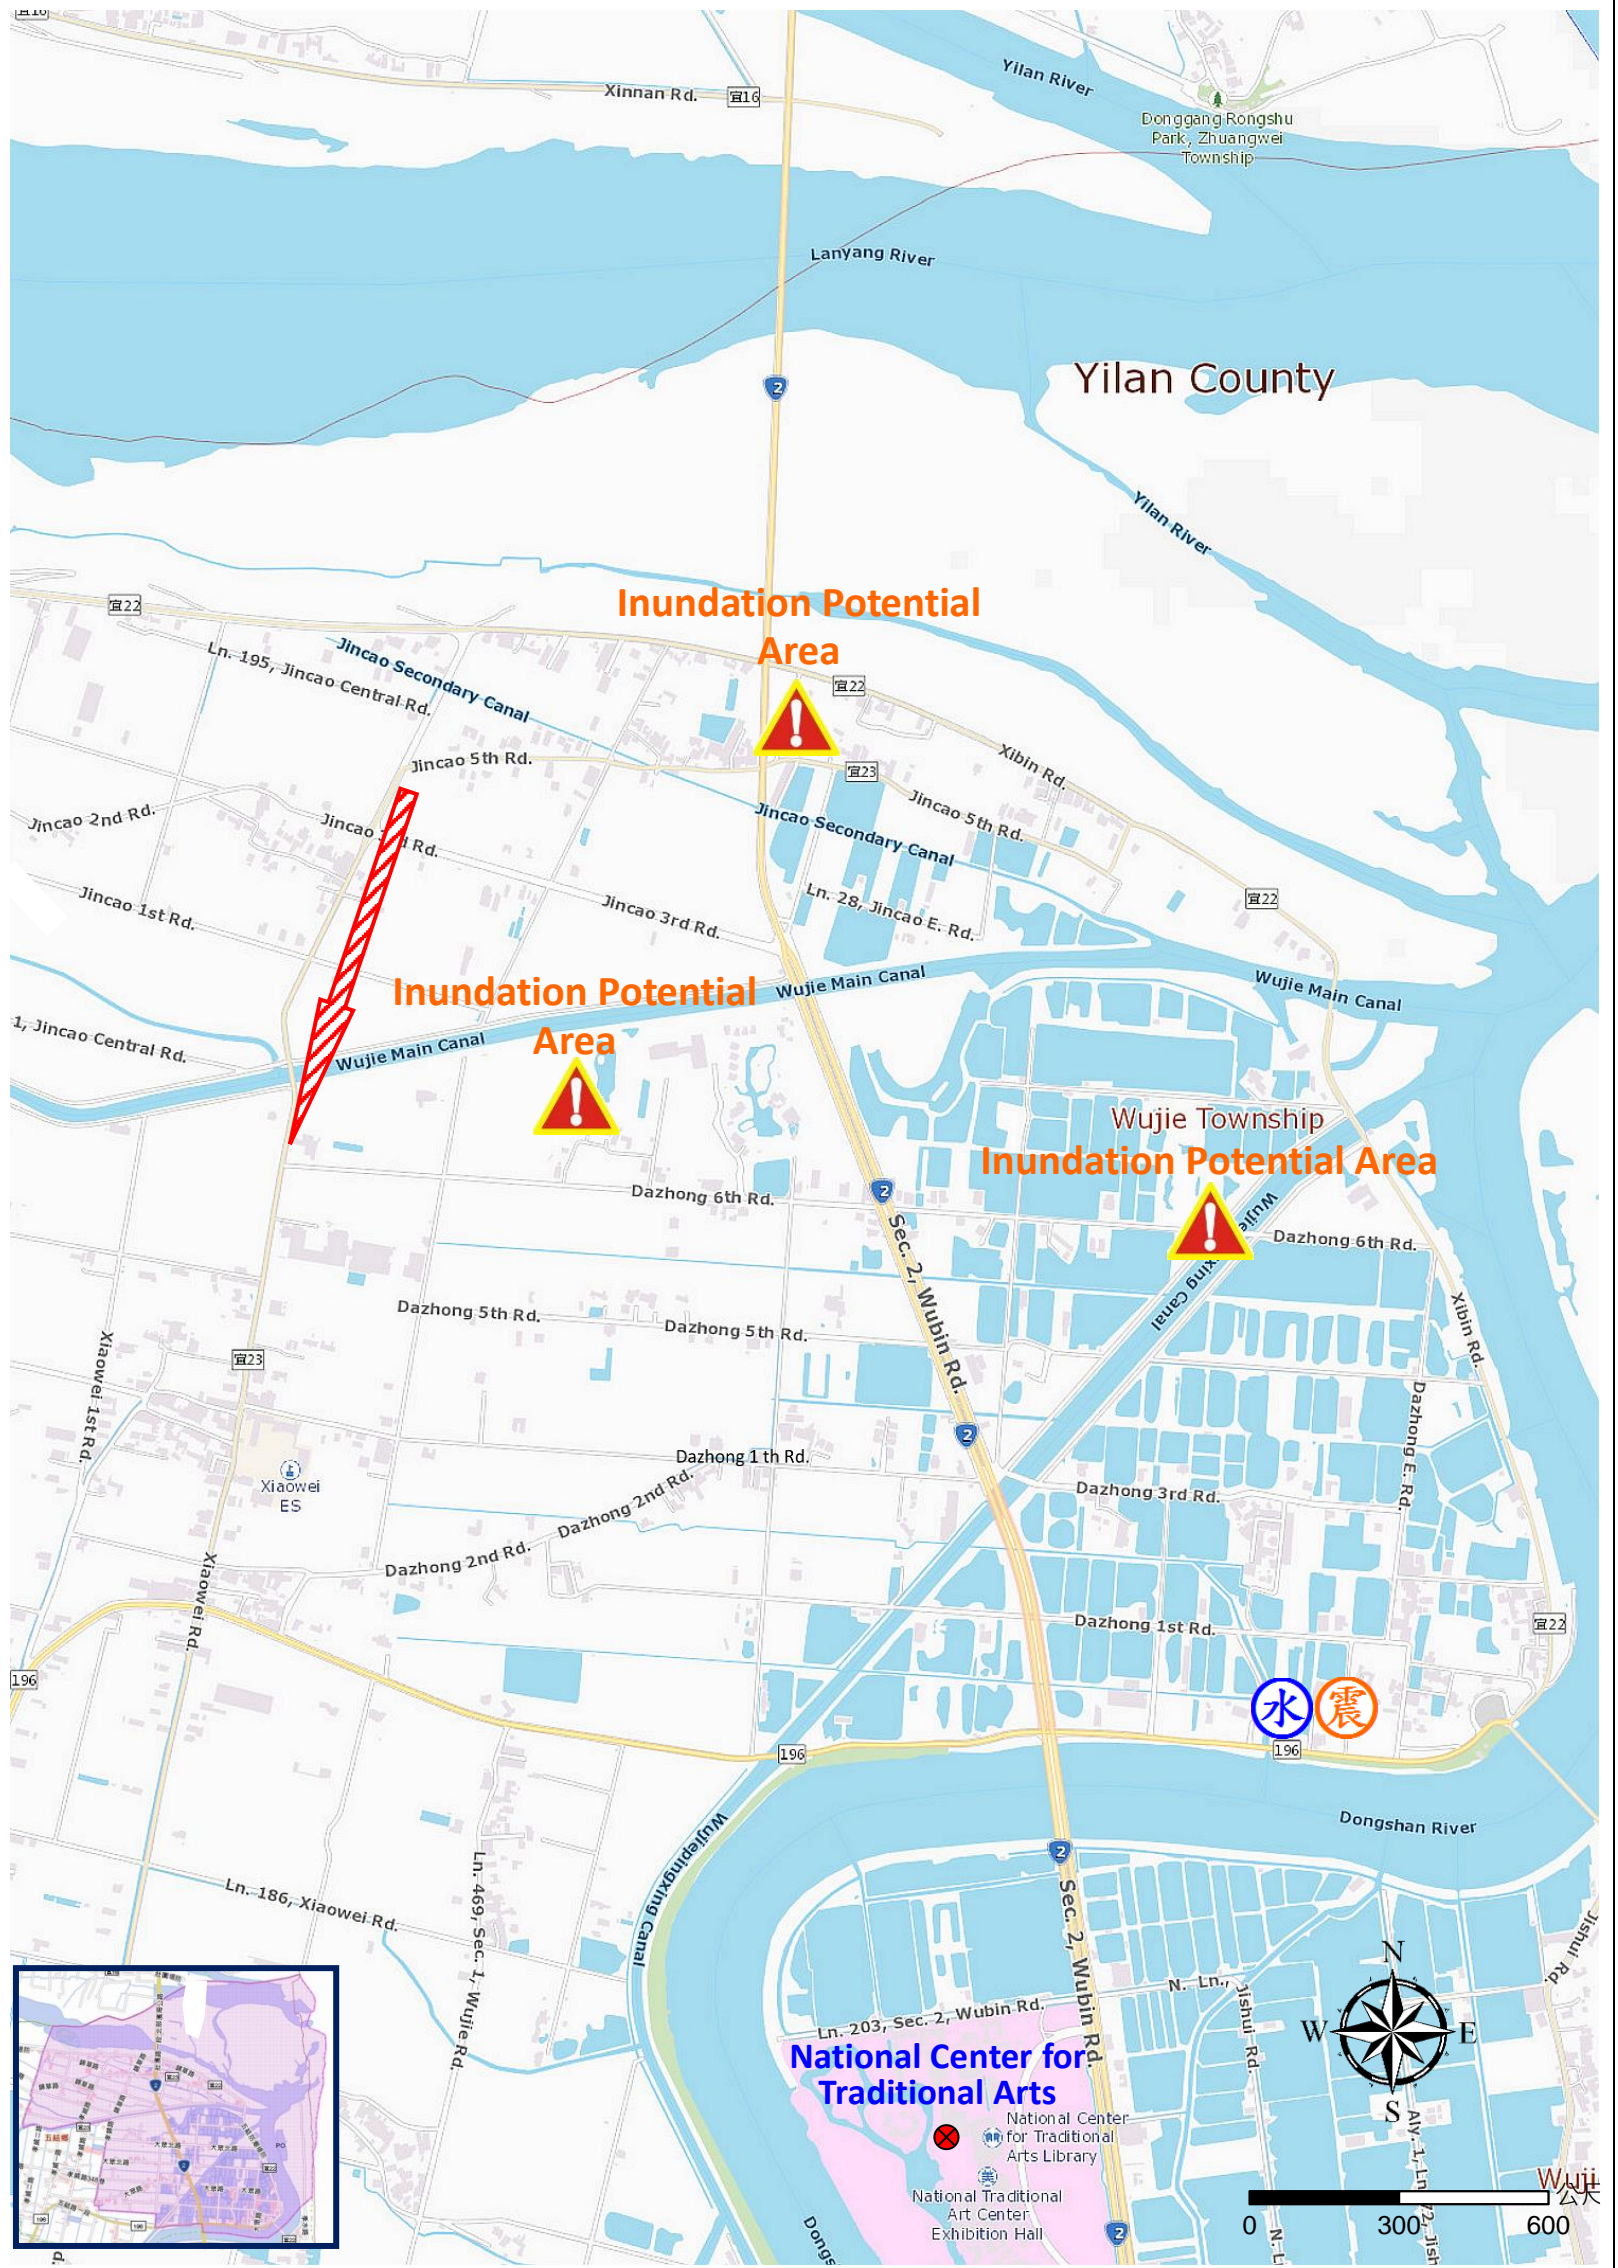

Jinzhong Village Evacuation Route

No.1000209-012

DPR Info. List
Jinzhong Vil. Info.
Population: 1,580
Disaster Response Unit
1. Wujie Emergency Operation Center Tel: 03-9501115
2. Chief of Village 劉德明 LIU DE MING Cell: 0927-921128
3. Wujie Police Station Tel: 03-9504381
4. Wujie Fire Branch Tel: 03-9503434
5. Police 110, FD 119
6. Road Department Tel: 03-9882058
DPR Info.
1. Agency of Rural Development & Soil and Water Conservation, MOA https://www.ardswc.gov.tw/Home/
2. Water Resources Agency, MOEA http://www.wra.gov.tw/
3. Central Weather Administration https://www.cwa.gov.tw/V8/C/
4. Yilan County FD http://fire.e-land.gov.tw/
5. Wujie Township Office http://ilwct.e-land.gov.tw/
Shelters
Chenghuang Temple Area: 240square meters Cap.: 51ppl. Addr.: 120, Sec.1, Wujie Rd. Contact: 蔡展 TSAI,CHAN Tel: 0912-590178

Xiaowei Community Center Area: 792.72square meters Cap.: 168ppl. Addr.: 322, Xiaowei Rd. Contact: 曾秋萍 TSENG,CHIU-PING Tel: 03-9509102

Made by Yilan County Fire Wujie Township Office Dep. March, 2024

Legends	Disaster relevant	Facility	
	 Evac. Direction	 Disaster warning sign spot	 Indoor Shelter