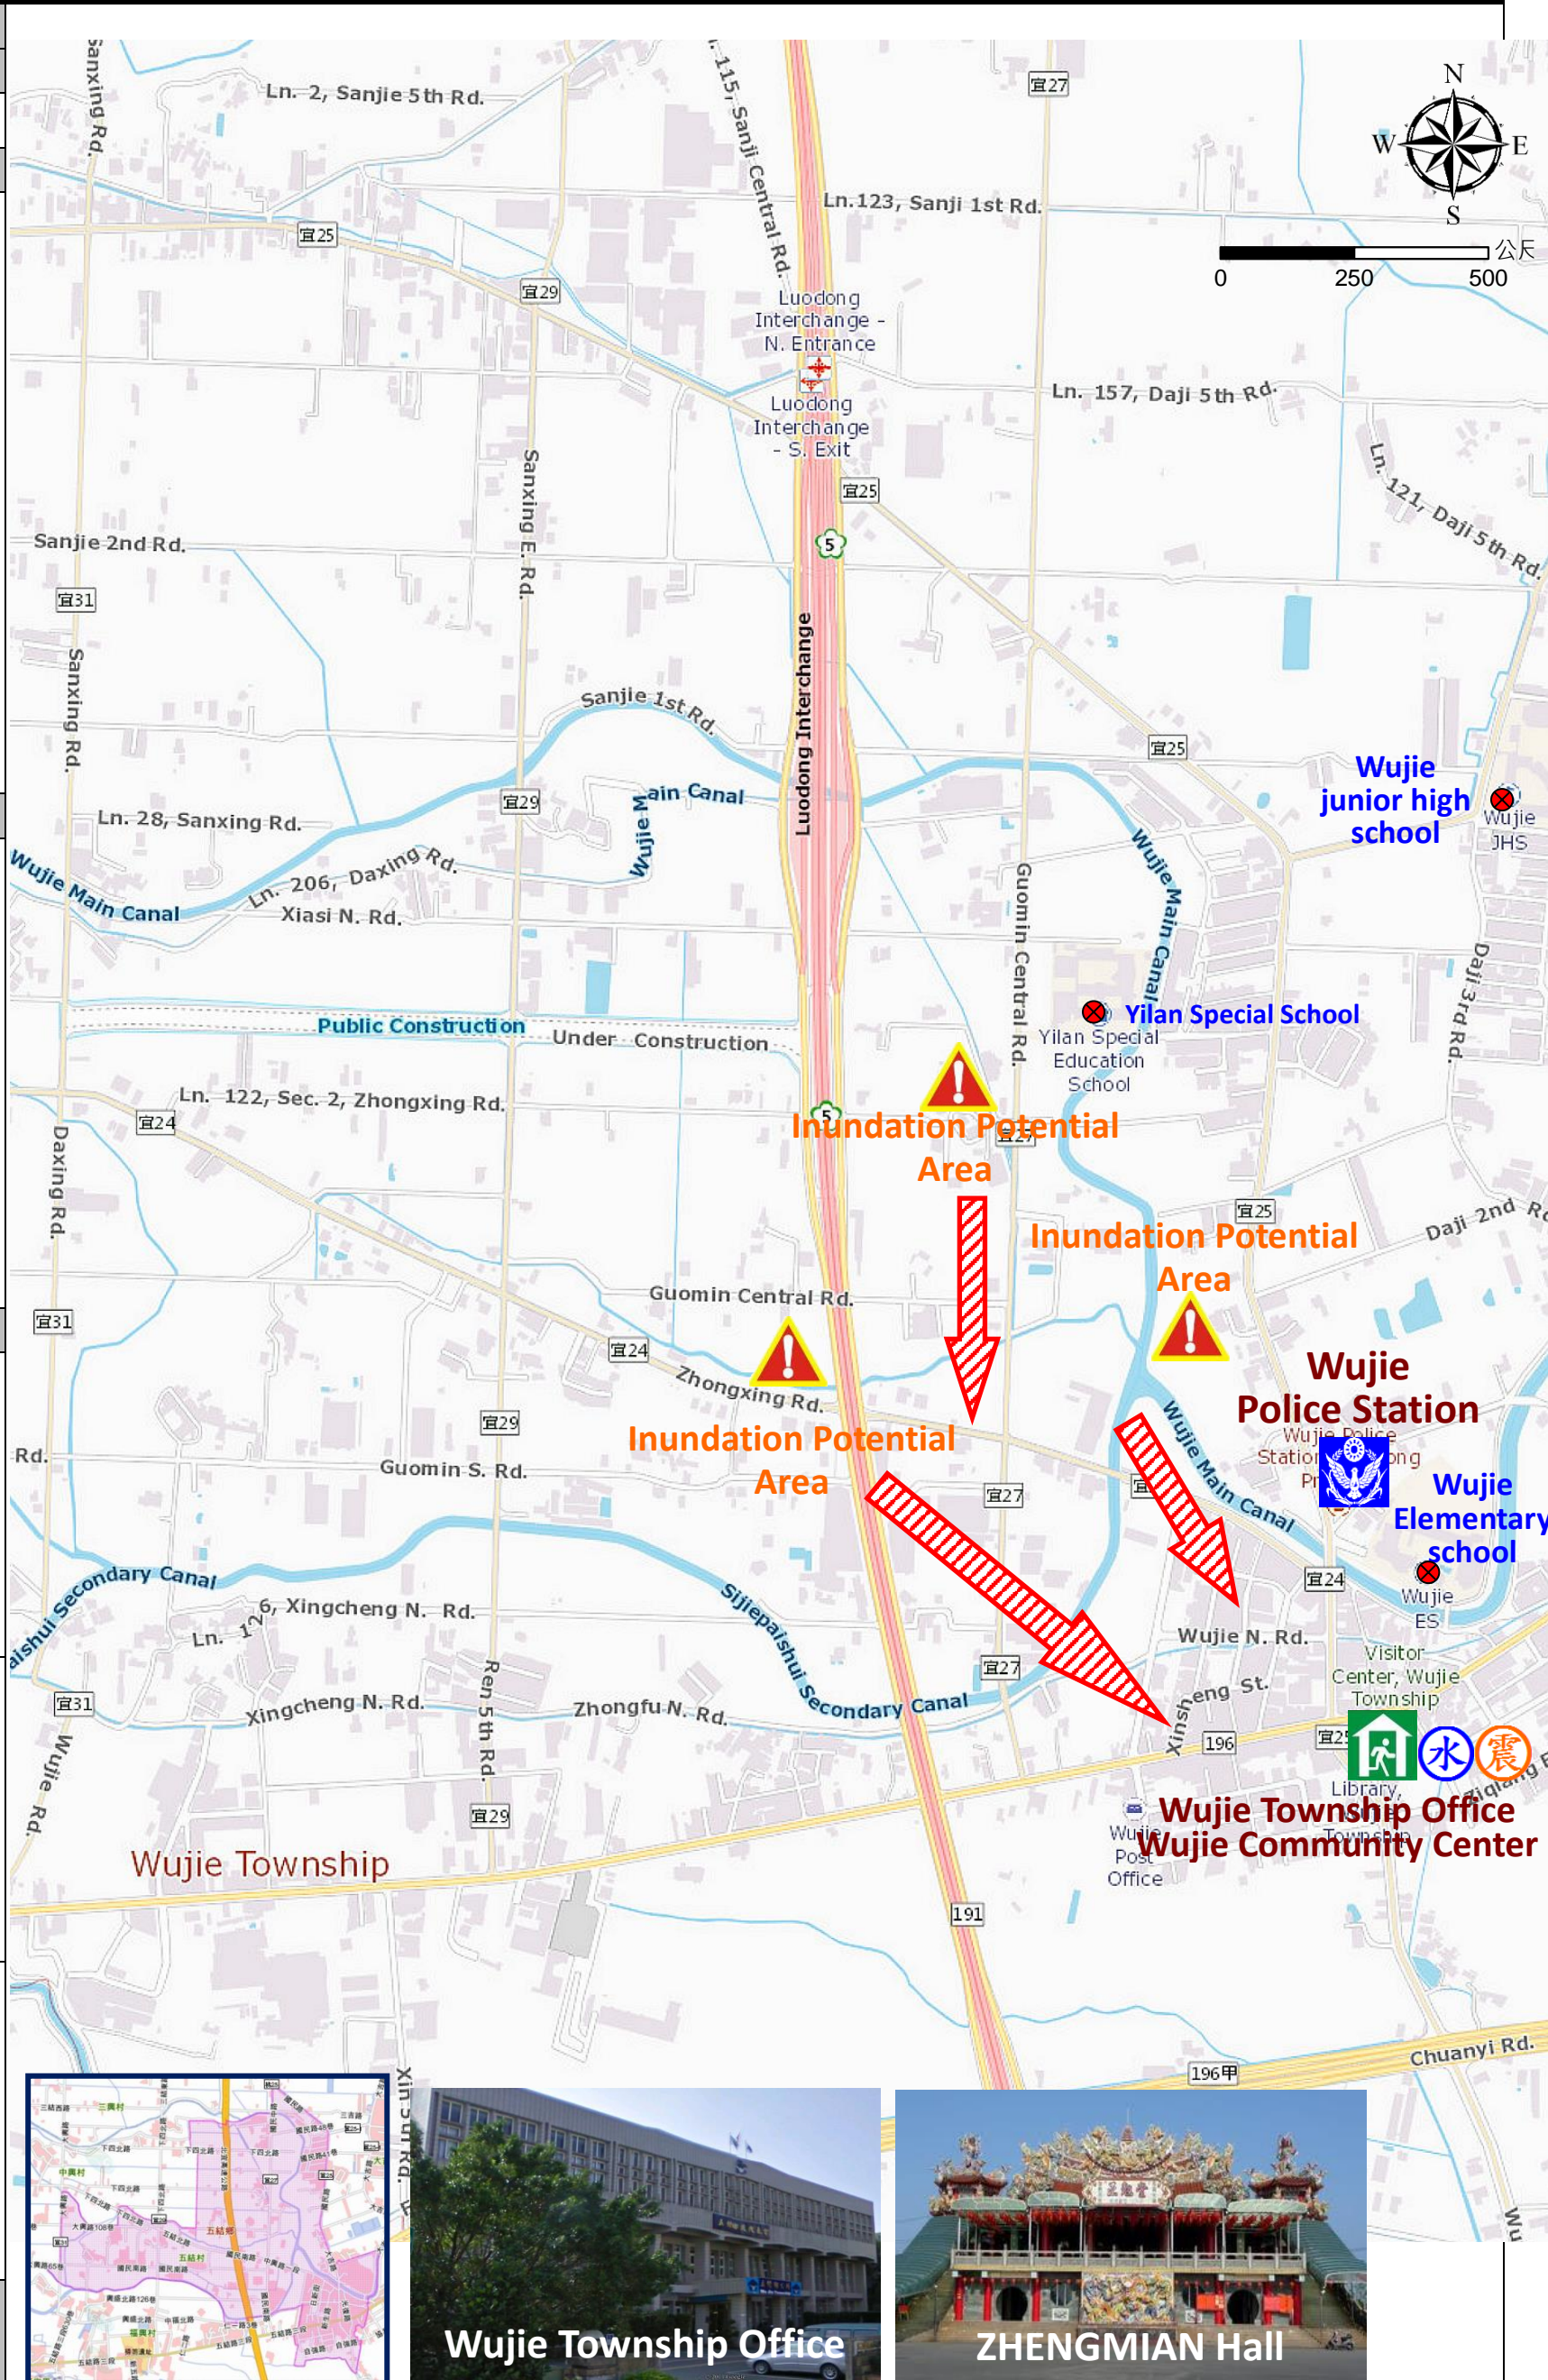

Wujie Village Evacuation Route

No.1000209-008

DPR Info. List
Wujie Vil. Info.
Population: 4,284
Disaster Response Unit
1. Wujie Emergency Operation Center Tel: 03-9501115
2. Chief of Village 黃文宏 HUANG WEN HONG Tel: 03-9508494 Cell: 0911-820445
3. Wujie Police Station Tel: 03-9508911
4. Wujie Fire Branch Tel: 03-9503434
5. Police 110, FD 119
6. Road Department Tel: 03-9882058
DPR Info.
1. Agency of Rural Development & Soil and Water Conservation, MOA https://www.ardswc.gov.tw/Home/
2. Water Resources Agency, MOEA http://www.wra.gov.tw/
3. Central Weather Administration https://www.cwa.gov.tw/V8/C/
4. Yilan County FD http://fire.e-land.gov.tw/
5. Wujie Township Office http://ilwct.e-land.gov.tw/
Shelters
Wujie Community Center Area: 399.23square meters Cap.: 84ppl. Addr.: 3F, 12, Wujie Central Rd. Contact: 吳松山 WU,SUNG-SHAN Tel: 03-9601003、093372661
Wujie Township Office Area: 720.55square meters Cap.: 153ppl. Addr.: 343, Sec.2, Wujiw Rd. Contact: 周家銘 ZHOU JIA MING Tel: 03-9501115
ZHENGMIAN Hall Area: 727square meters Cap.: 154ppl. Addr.: 16, N1182, Xingsheng N. Rd. Contact: 廖啟長 LIAO,CHI-CHANG Tel: 03-9505792
Made by Yilan County Fire Wujie Township Office Dep. March, 2024

Legends	Disaster relevant		Facility		
	Evac. Direction	Disaster warning sign spot	Indoor Shelter	Disaster category	Police station