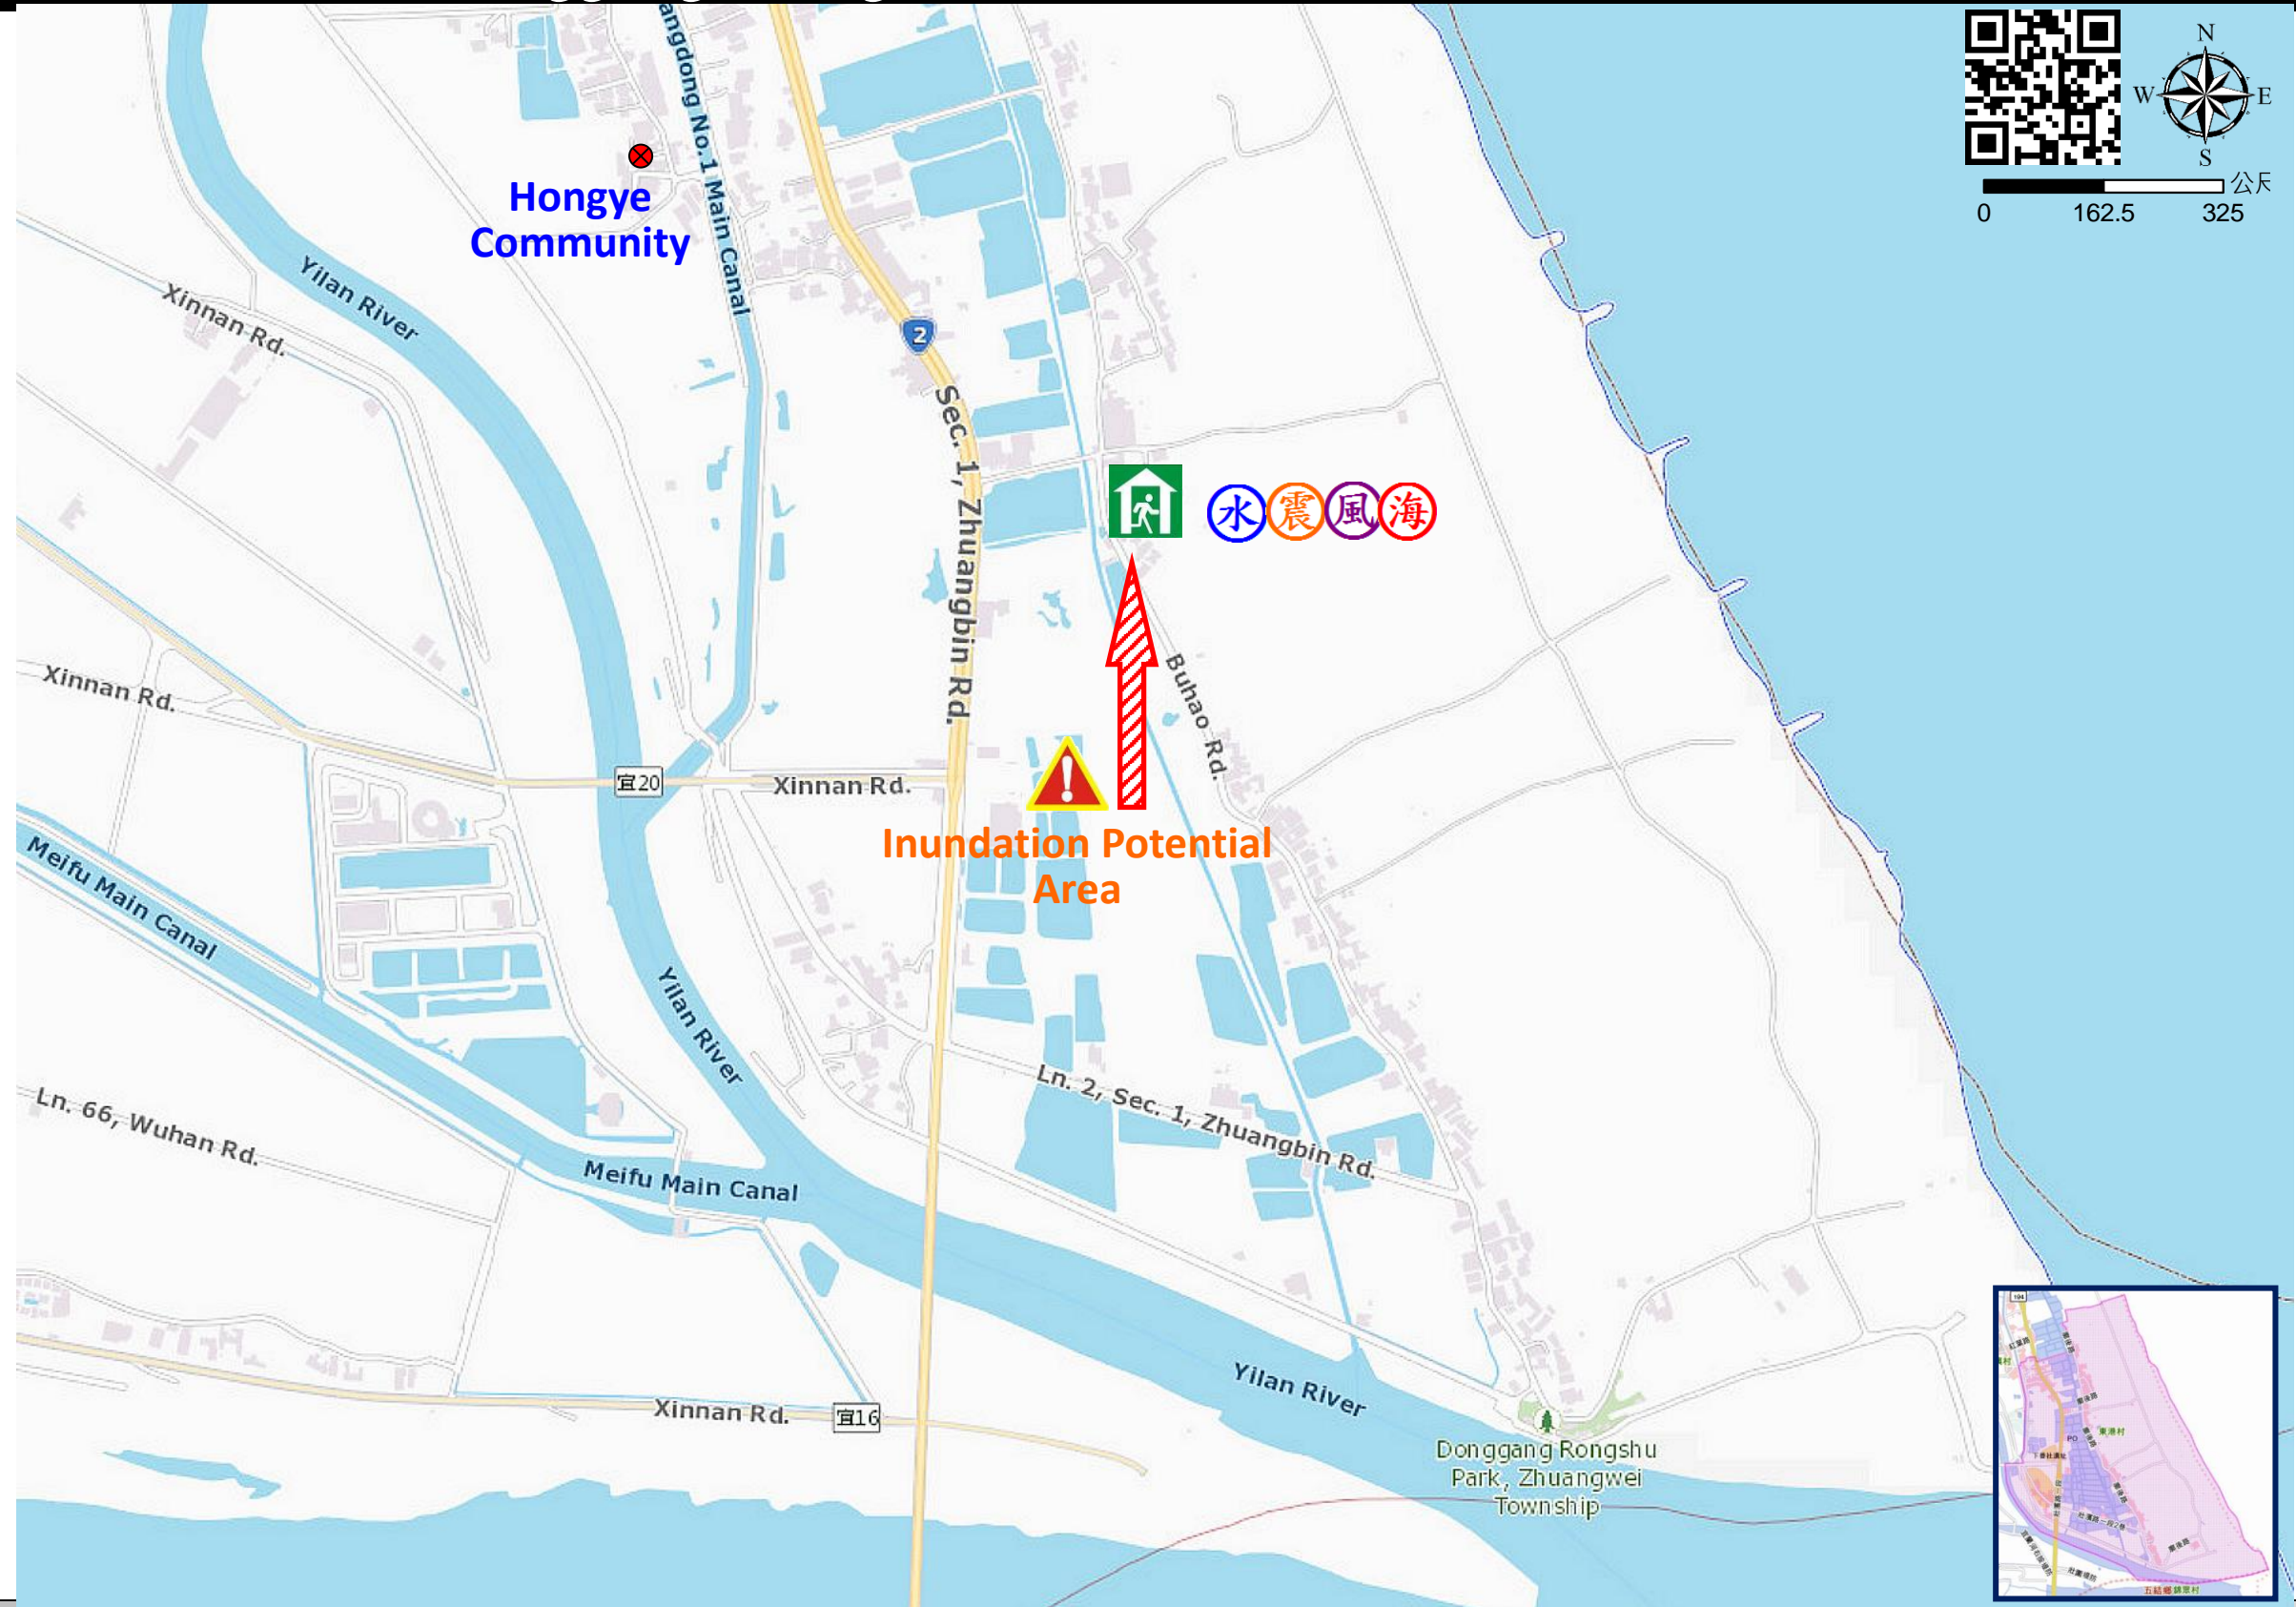

Fonggong Village Evacuation Route

No.1000206-004

DPR Info. List

Vil. Info.

Disaster Response Unit

1. Jhuangwei Emergency Operation Center
Tel: 03-9383018
2. Chief of Village 周永和
ZHOU YONG HE
Cell:0905512550
3. Jhuangwei Police Station
Tel: 03-9382162
4. Jhuangwei Fire Branch
Tel: 03-9380171
5. Police 110, FD 119
6. Road Department
Tel: 03-9882058

Shelters

Buhou Community Center
Area: 218.7 square meters
Cap.: 46 ppl.
Addr.: 50-1, Ren' aixincun,
Buhou Rd.
Tel: 0937-158635

Made by Yilan County Fire Dep.
Jhuangwei Township Office
January, 2022

Legends	Disaster relevant		Facility				
		Evac. Direction		Disaster warning sign spot		Indoor Shelter	