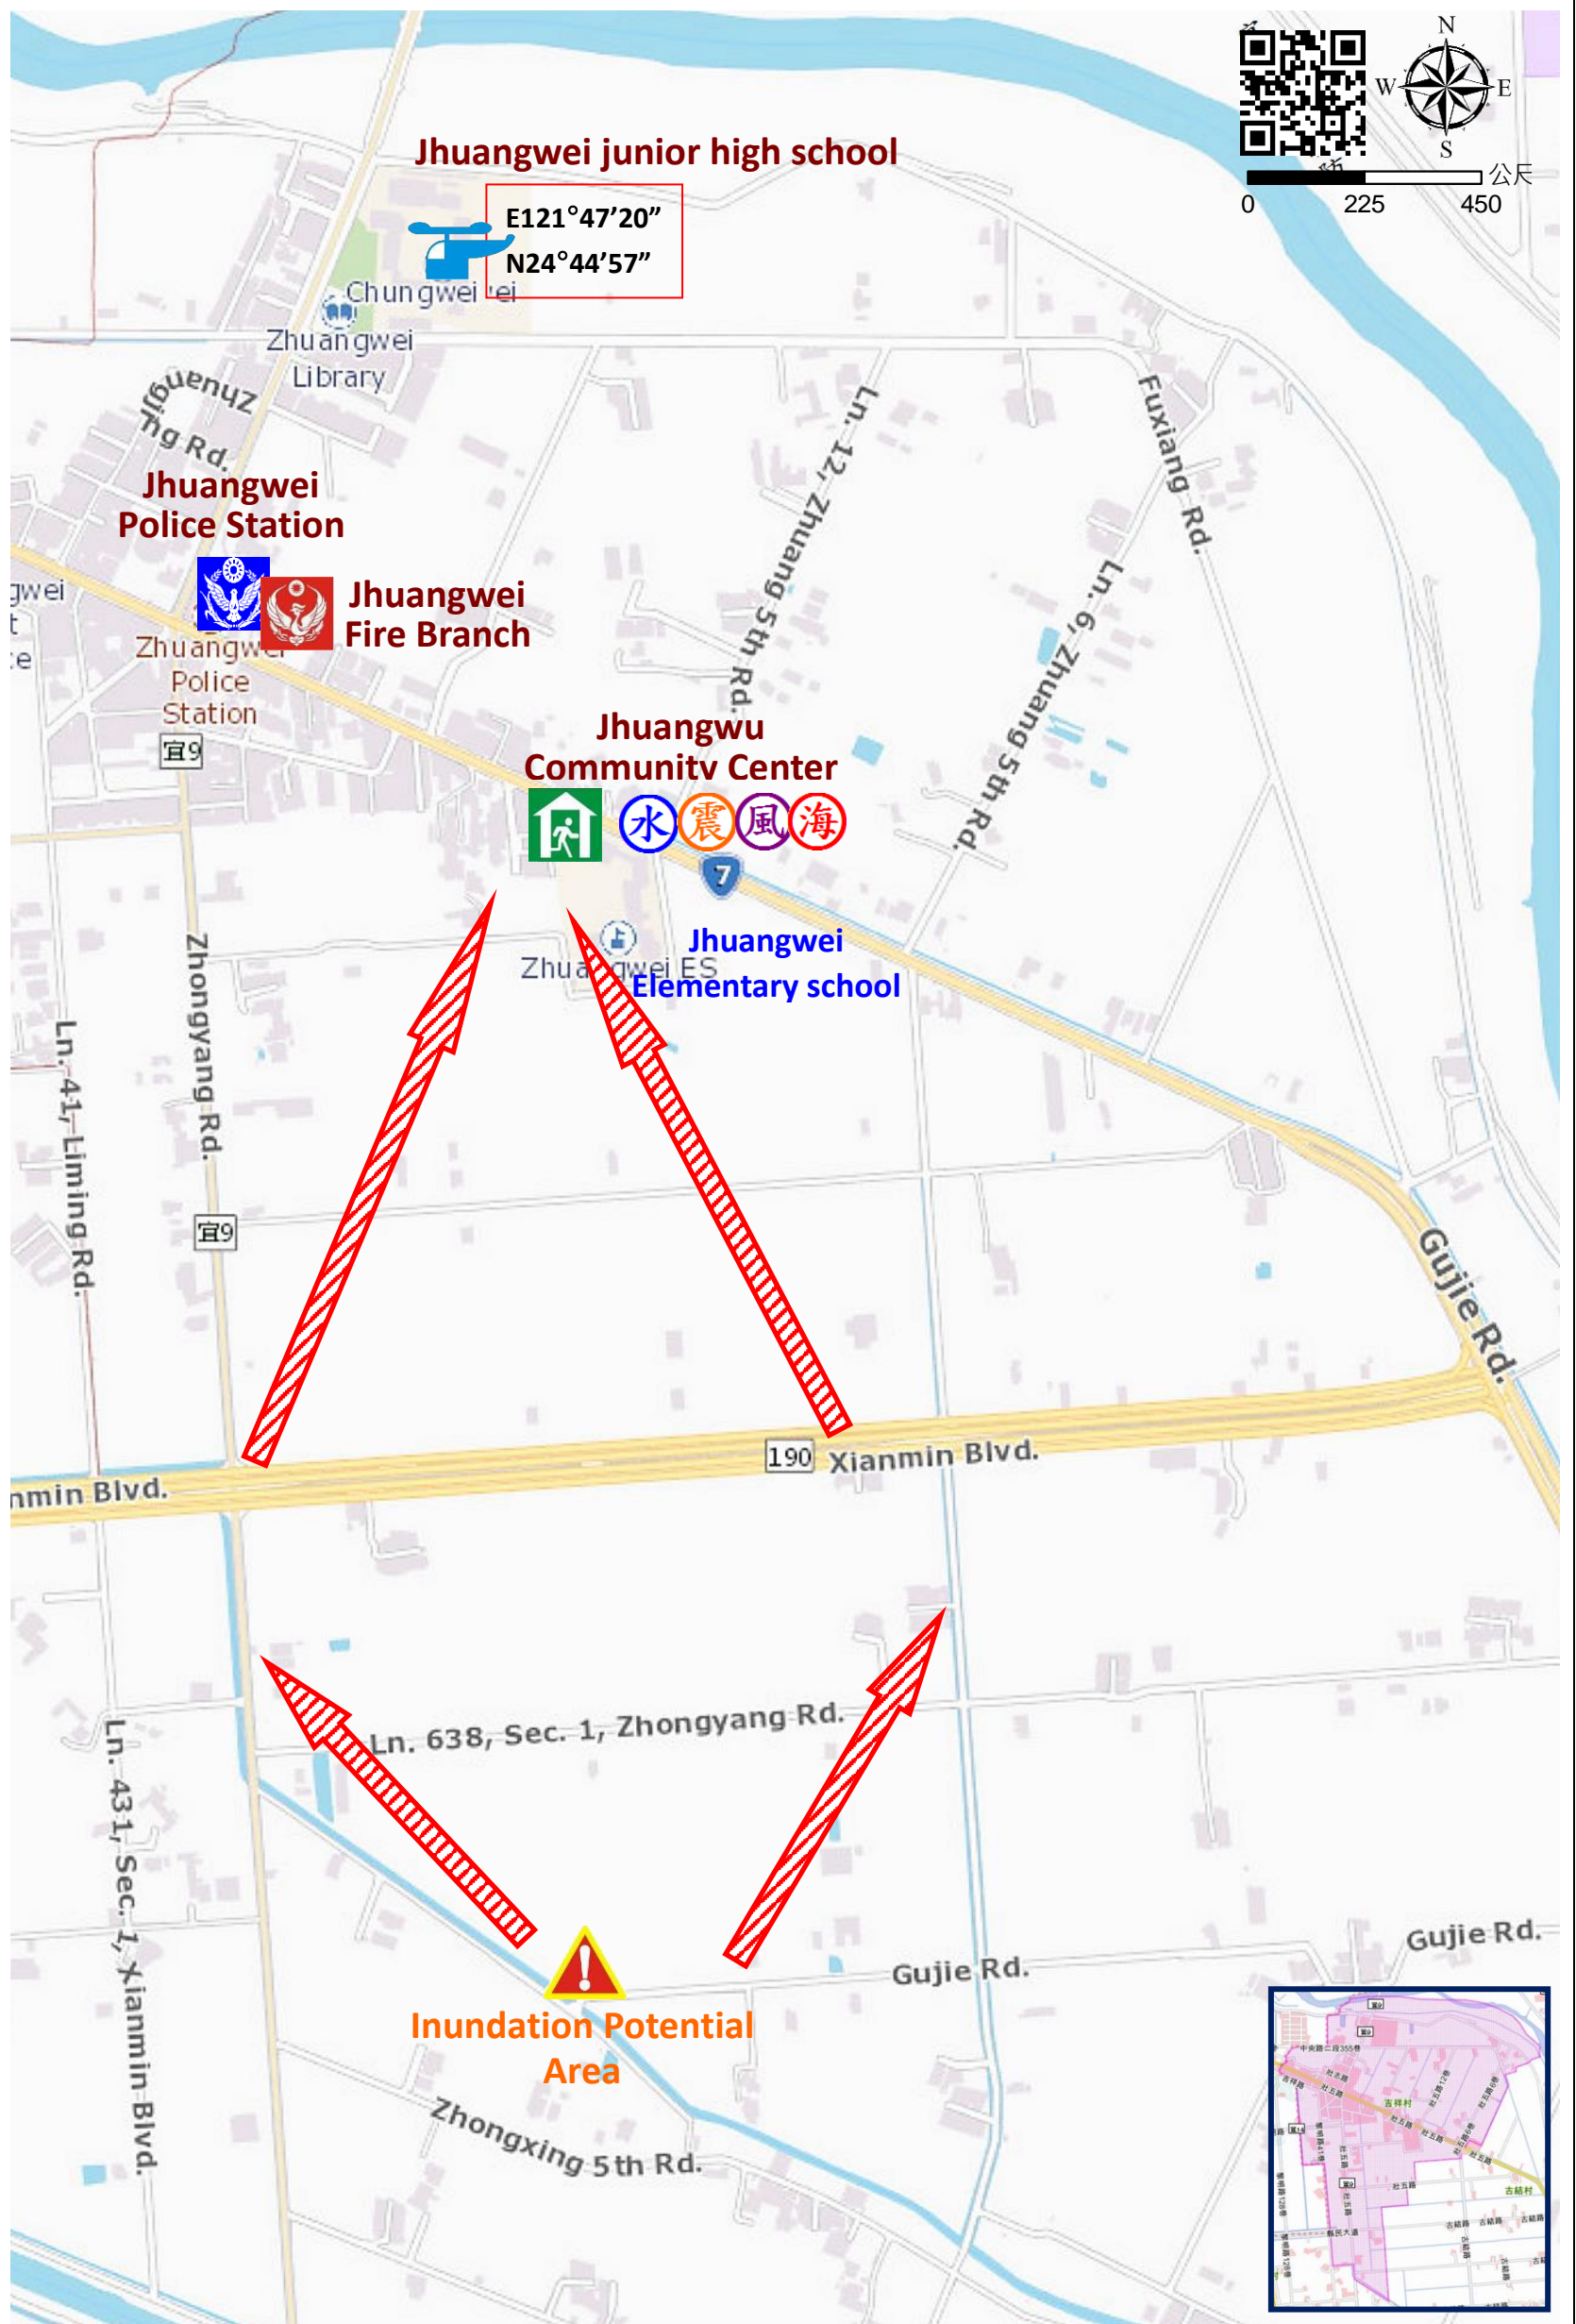

Jixiang Village Evacuation Route

No.1000206-001

DPR Info. List

Vil. Info.

Disaster Response Unit

1. Jhuangwei Emergency Operation Center
Tel: 03-9383018
2. Chief of Village 陳長王 CHEN CHANG REN
Tel: 03-9383210
Cell:0919-285129
3. Jhuangwei Police Station
Tel: 03-9382162
4. Jhuangwei Fire Branch
Tel: 03-9380171
5. Police 110, FD 119
6. Road Department
Tel: 03-9882058

DPR Info.

1. Soil&Water Conserv,Bureau
<http://246.swcb.gov.tw/>
2. Water Resource Agency
<https://www.wra.gov.tw/>
3. Central Weather Bureau
<https://www.cwb.gov.tw/>
4. Yilan County FD
<https://fire.e-land.gov.tw/>
5. Jhuangwei Township Office
<https://www.jw.gov.tw/>

Shelters

Jhuangwu Community Center
Area: 768.6 square meters
Cap.: 163 ppl.
Addr.: 63, Zhuang 5th Rd.
Tel: 0937-033116

Made by Yilan County Fire Dep.
Jhuangwei Township Office
January, 2022

Disaster relevant