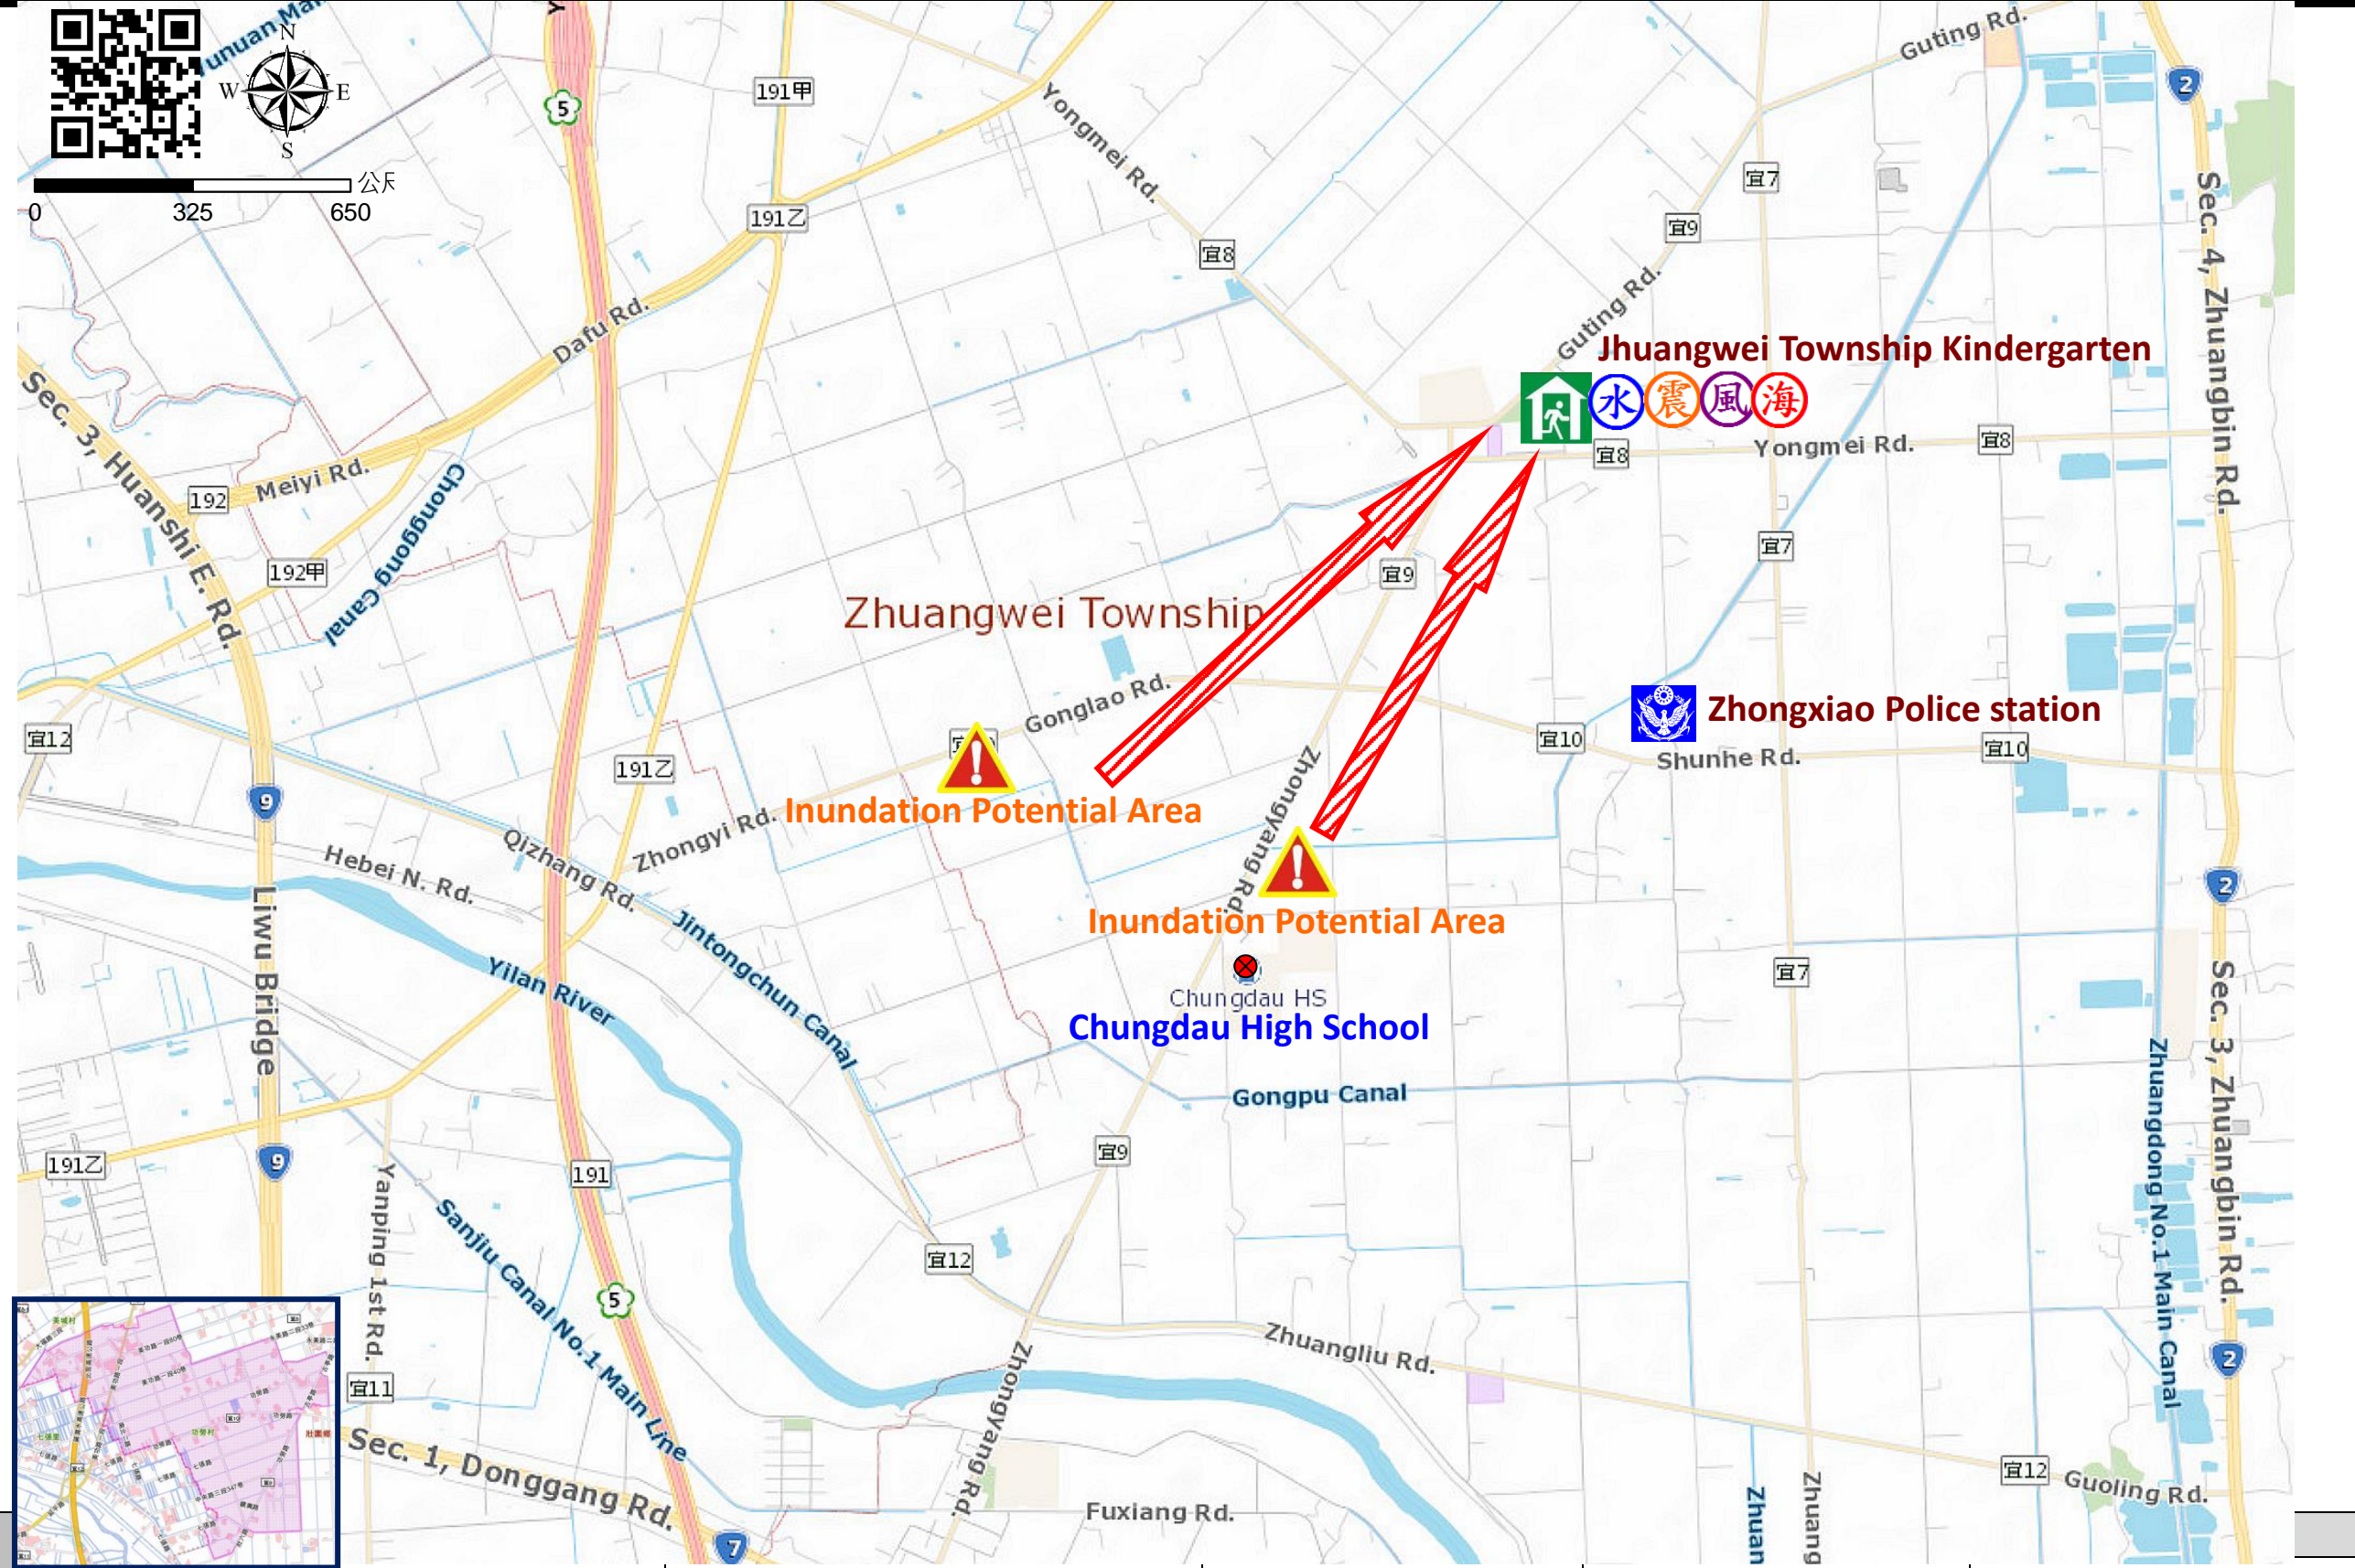

Gonglao Village Evacuation Route

No.1000206-010

DPR Info. List
Vil. Info.
Disaster Response Unit
1. Jhuangwei Emergency Operation Center Tel: 03-9383018
2. Chief of Village 林金虎 LIN JIN HU Cell:0928-104817
3. Zhongxiao Police station Tel: 03-9301984
4. Jhuangwei Fire Branch Tel: 03-9380171
5. Police 110, FD 119
6. Road Department Tel: 03-9882058
DPR Info.
1. Soil&Water Conserv,Bureau http://246.swcb.gov.tw/
2. Water Resource Agency https://www.wra.gov.tw/
3. Central Weather Bureau https://www.cwb.gov.tw/
4. Yilan County FD https://fire.e-land.gov.tw/
5. Jhuangwei Township Office https://www.jw.gov.tw/
Shelters
Jhuangwei Township Kindergarten Area: 1655.41square meters Cap.: 351ppl. Addr.: 180, Sec.1, Yongmei Rd. Tel: 03-9304246
Made by Yilan County Fire Dep. Jhuangwei Township Office January, 2022

Legends	Evac. Direction	Disaster warning sign spot	Indoor Shelter	Disaster category	Police station
---------	-----------------	----------------------------	----------------	-------------------	----------------