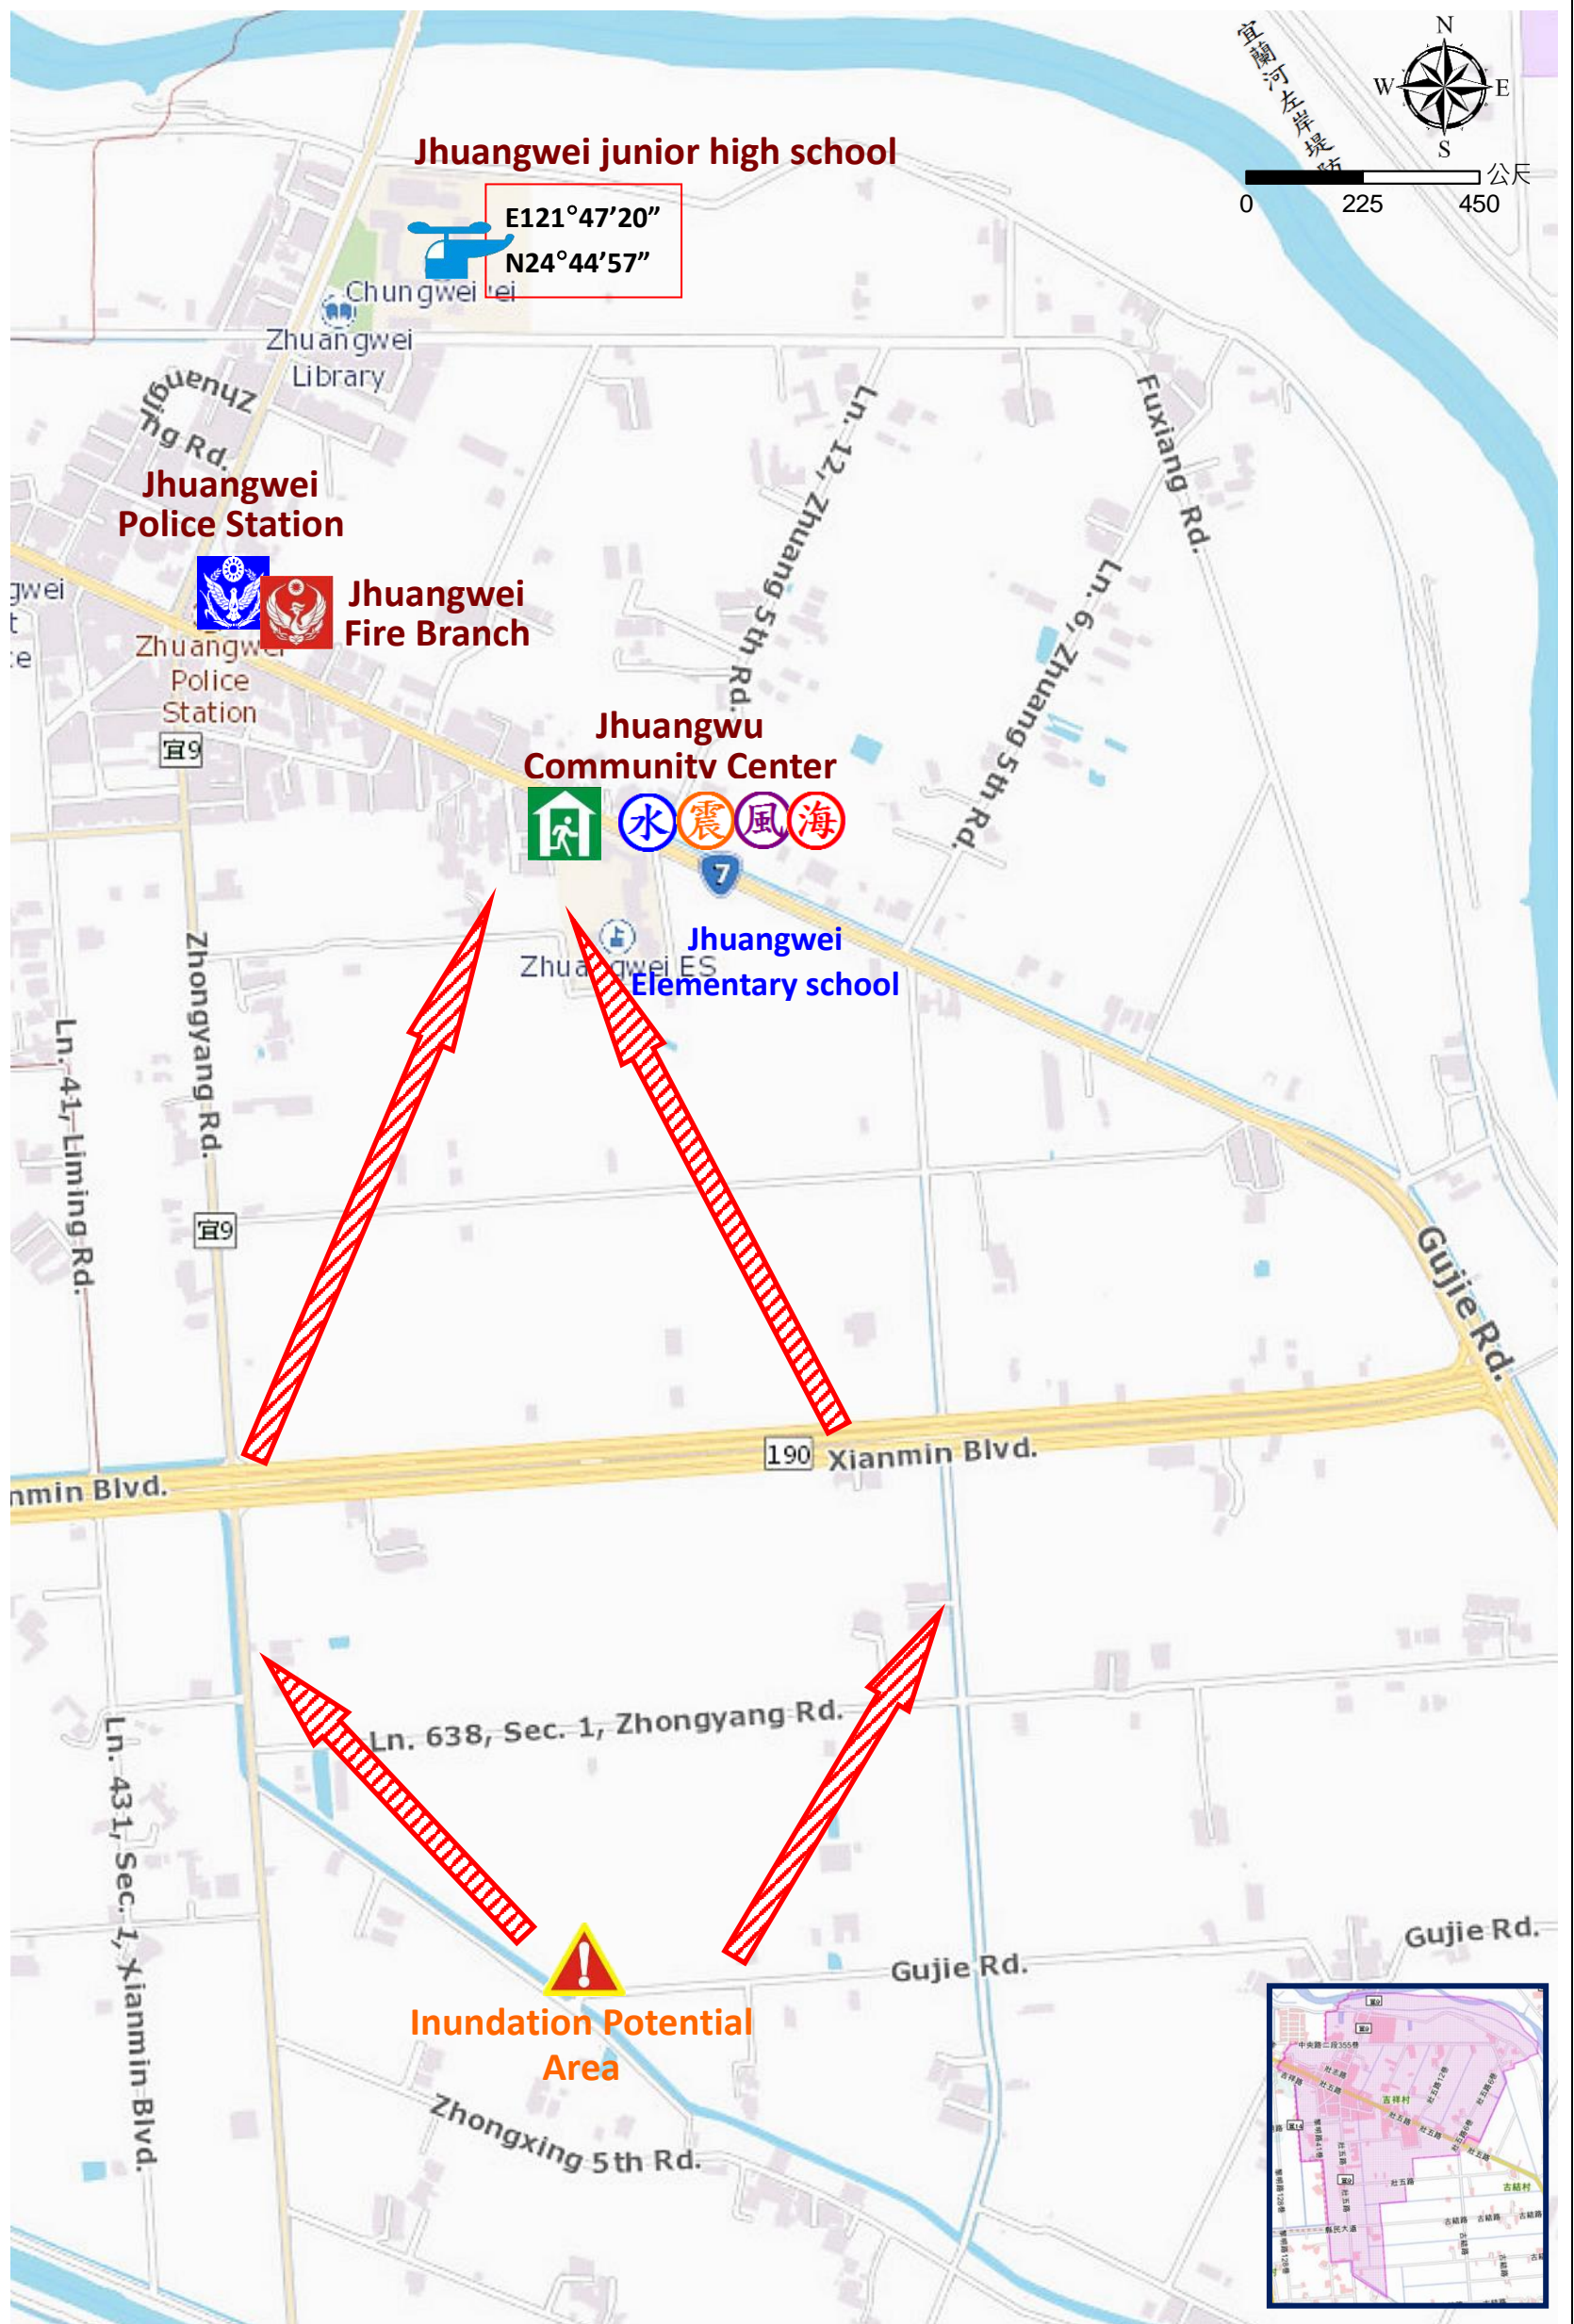

# Jixiang Village Evacuation Route

No.1000206-001

DPR Info. List
Jixiang Vil. Info.
Population: 3,142
Disaster Response Unit
1. Jhuangwei Emergency Operation Center Tel: 03-9383018
2. Chief of Village 陳長王 CHEN CHANG REN Tel: 03-9383210 Cell:0919-285129
3. Jhuangwei Police Station Tel: 03-9382162
4. Jhuangwei Fire Branch Tel: 03-9380171
5. Police 110, FD 119
6. Road Department Tel: 03-9882058
DPR Info.
1. Soil&Water Conserv,Bureau <a href="http://246.swcb.gov.tw/">http://246.swcb.gov.tw/</a>
2. Water Resource Agency <a href="https://www.wra.gov.tw/">https://www.wra.gov.tw/</a>
3. Central Weather Bureau <a href="https://www.cwb.gov.tw/">https://www.cwb.gov.tw/</a>
4. Yilan County FD <a href="https://fire.e-land.gov.tw/">https://fire.e-land.gov.tw/</a>
5. Jhuangwei Township Office <a href="https://www.jw.gov.tw/">https://www.jw.gov.tw/</a>
Shelters
Jhuangwu Community Center Area: 768.6 square meters Cap.: 163 ppl. Addr.: 63, Zhuang 5th Rd. Contact: 呂立中 HU ZHENG WEI Tel: 03-9383012#282
Made by Yilan County Fire Dep. Jhuangwei Township Office January, 2023

Legends	Disaster relevant		Facility				
	 Evac. Direction	 Disaster warning sign spot	 Indoor Shelter	 Disaster category	 Fire Branch	 Police station	 (WGS84) Helicopter Landing Zone