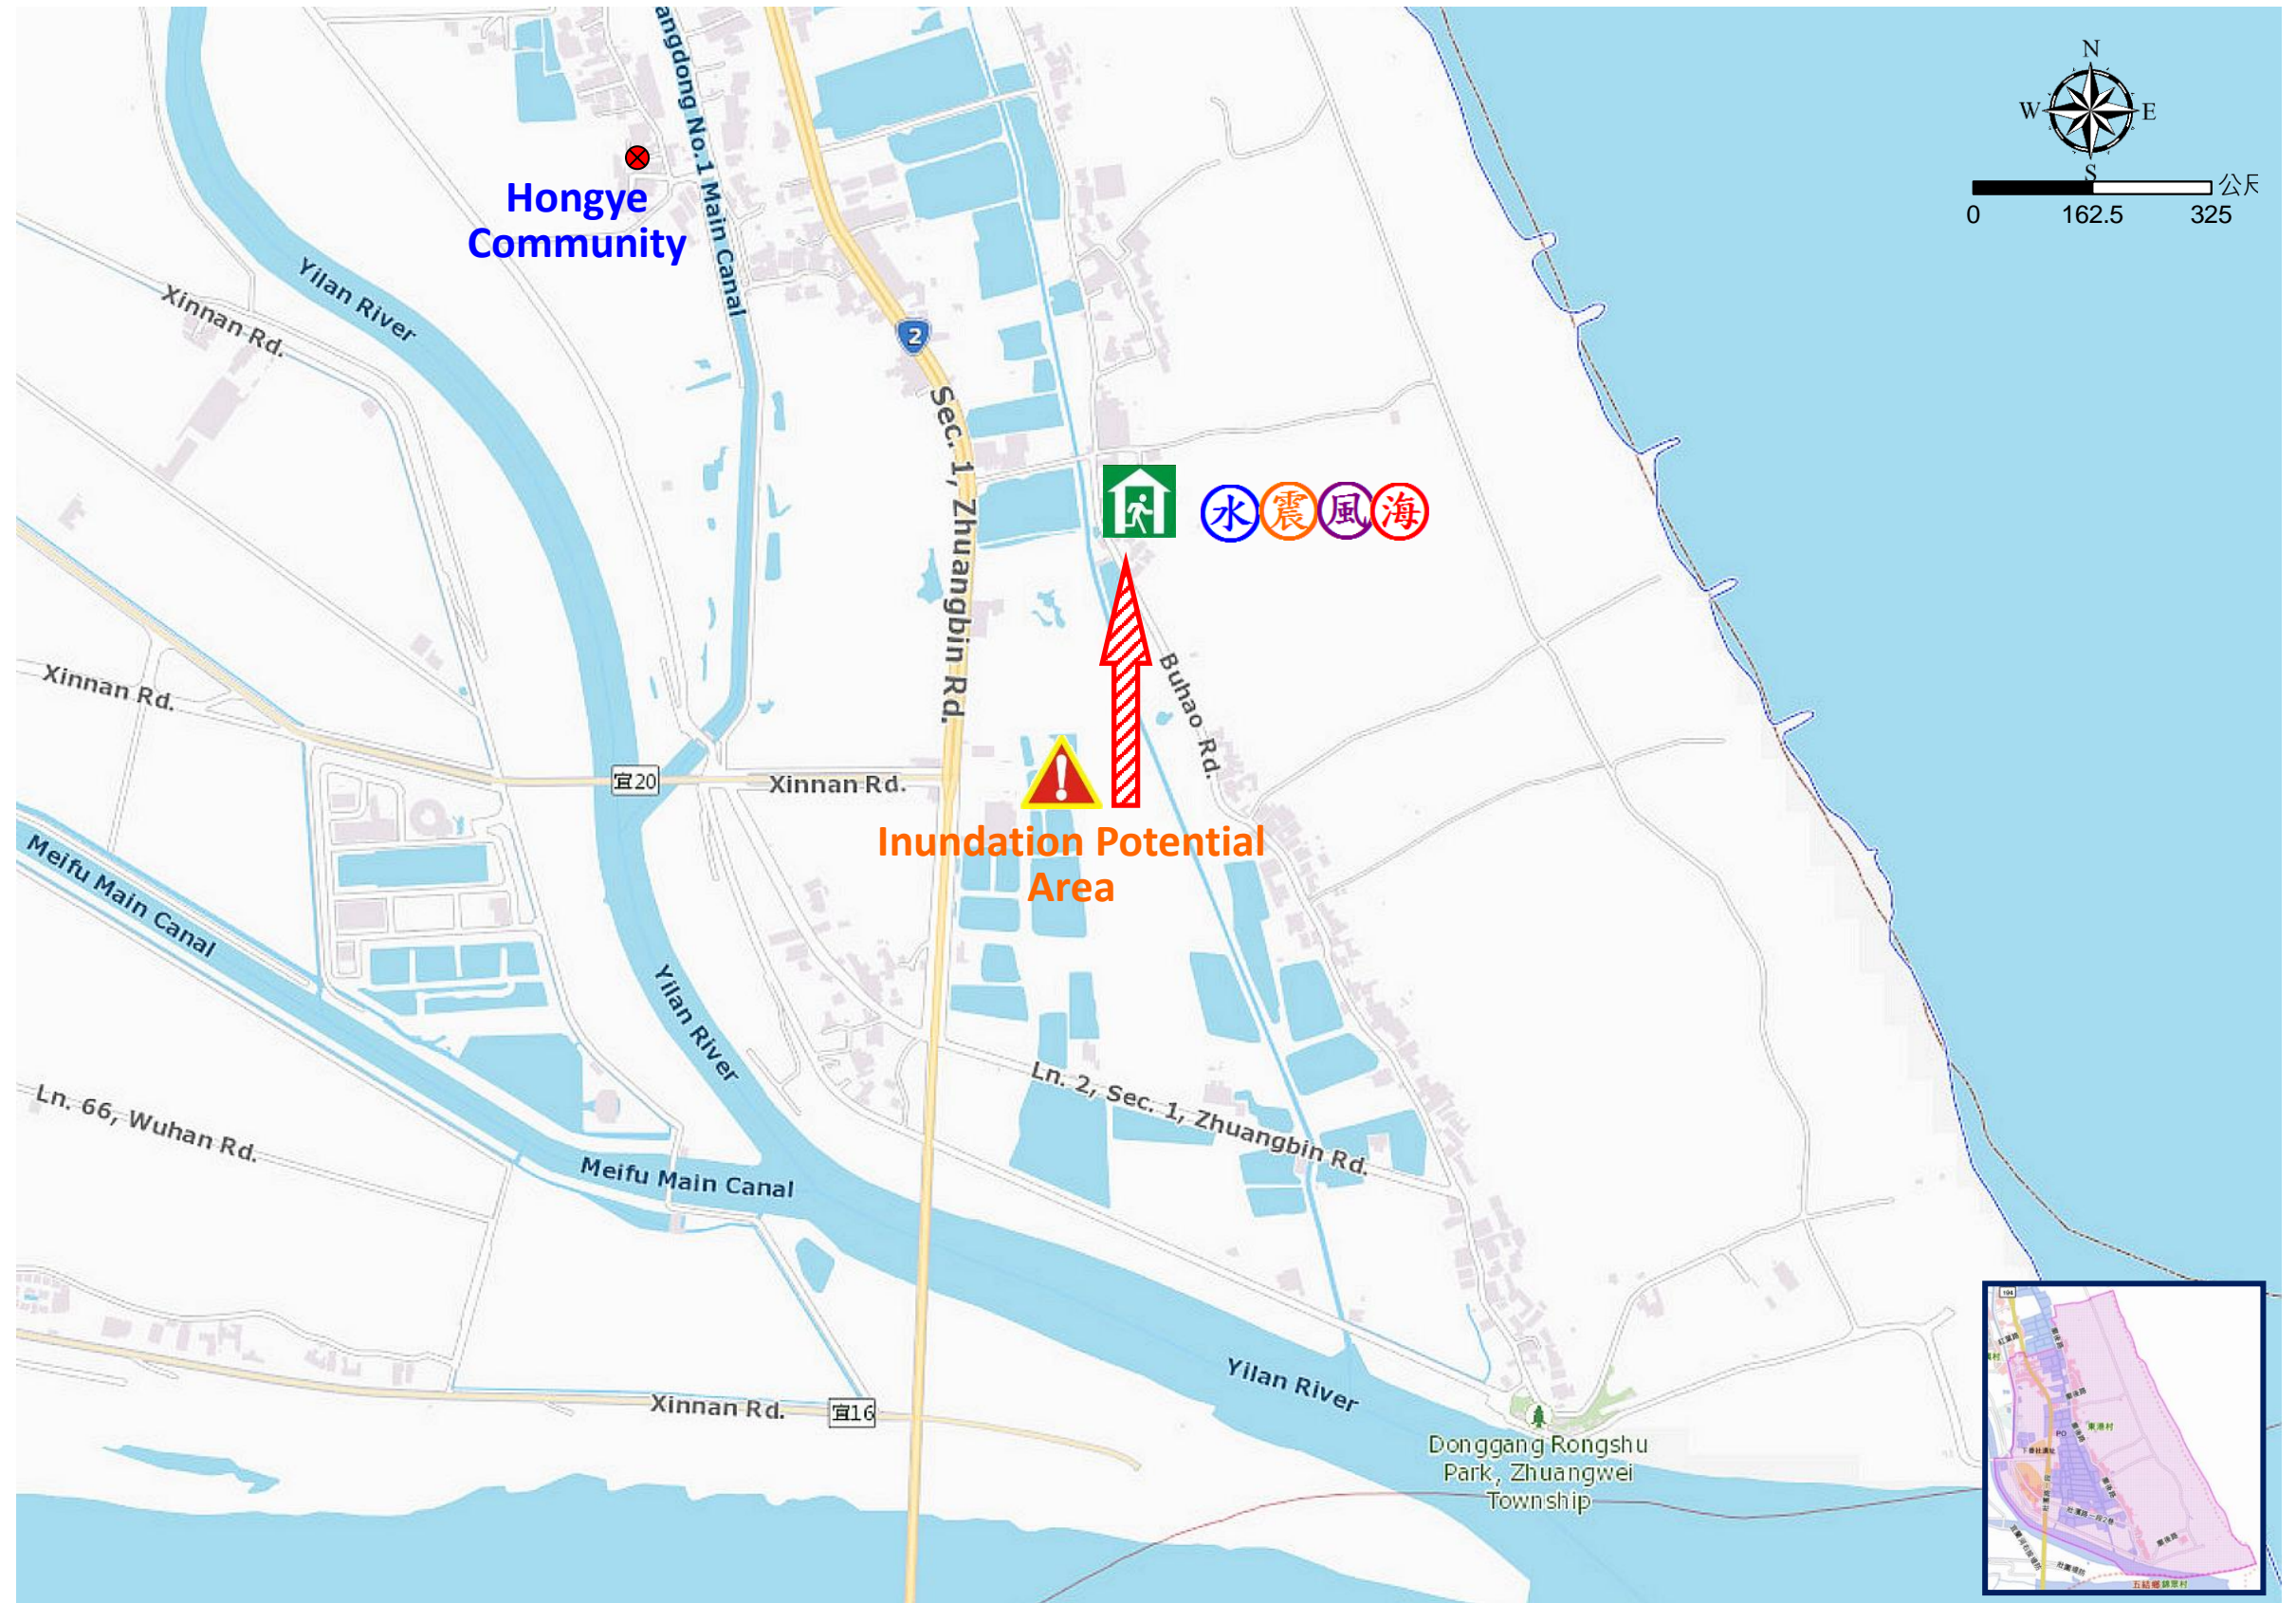

Fonggong Village Evacuation Route

No.1000206-004

DPR Info. List
Fonggon Vil. Info.
Population: 1,047
Disaster Response Unit
1. Jhuangwei Emergency Operation Center Tel: 03-9383018
2. Chief of Village 林玉華 LIN YU HUA Tel: 03-9383576 Cell: 0938-273441
3. Jhuangwei Police Station Tel: 03-9382162
4. Jhuangwei Fire Branch Tel: 03-9380171
5. Police 110, FD 119
6. Road Department Tel: 03-9882058

DPR Info.
1. Soil&Water Conserv,Bureau http://246.swcb.gov.tw/
2. Water Resource Agency https://www.wra.gov.tw/
3. Central Weather Bureau https://www.cwb.gov.tw/
4. Yilan County FD https://fire.e-land.gov.tw/
5. Jhuangwei Township Office https://www.jw.gov.tw/

Shelters

Buhou Community Center
Area: 218.7 square meters
Cap.: 46 ppl.
Addr.: 50-1, Buhou Rd.
Contact: 呂立中
HU ZHENG WEI
Tel: 03-9383012#282

Made by Yilan County Fire Dep.
Jhuangwei Township Office
January, 2023

Legends	Disaster relevant		Facility	
	Evac. Direction	Disaster warning sign spot	Indoor Shelter	Disaster category