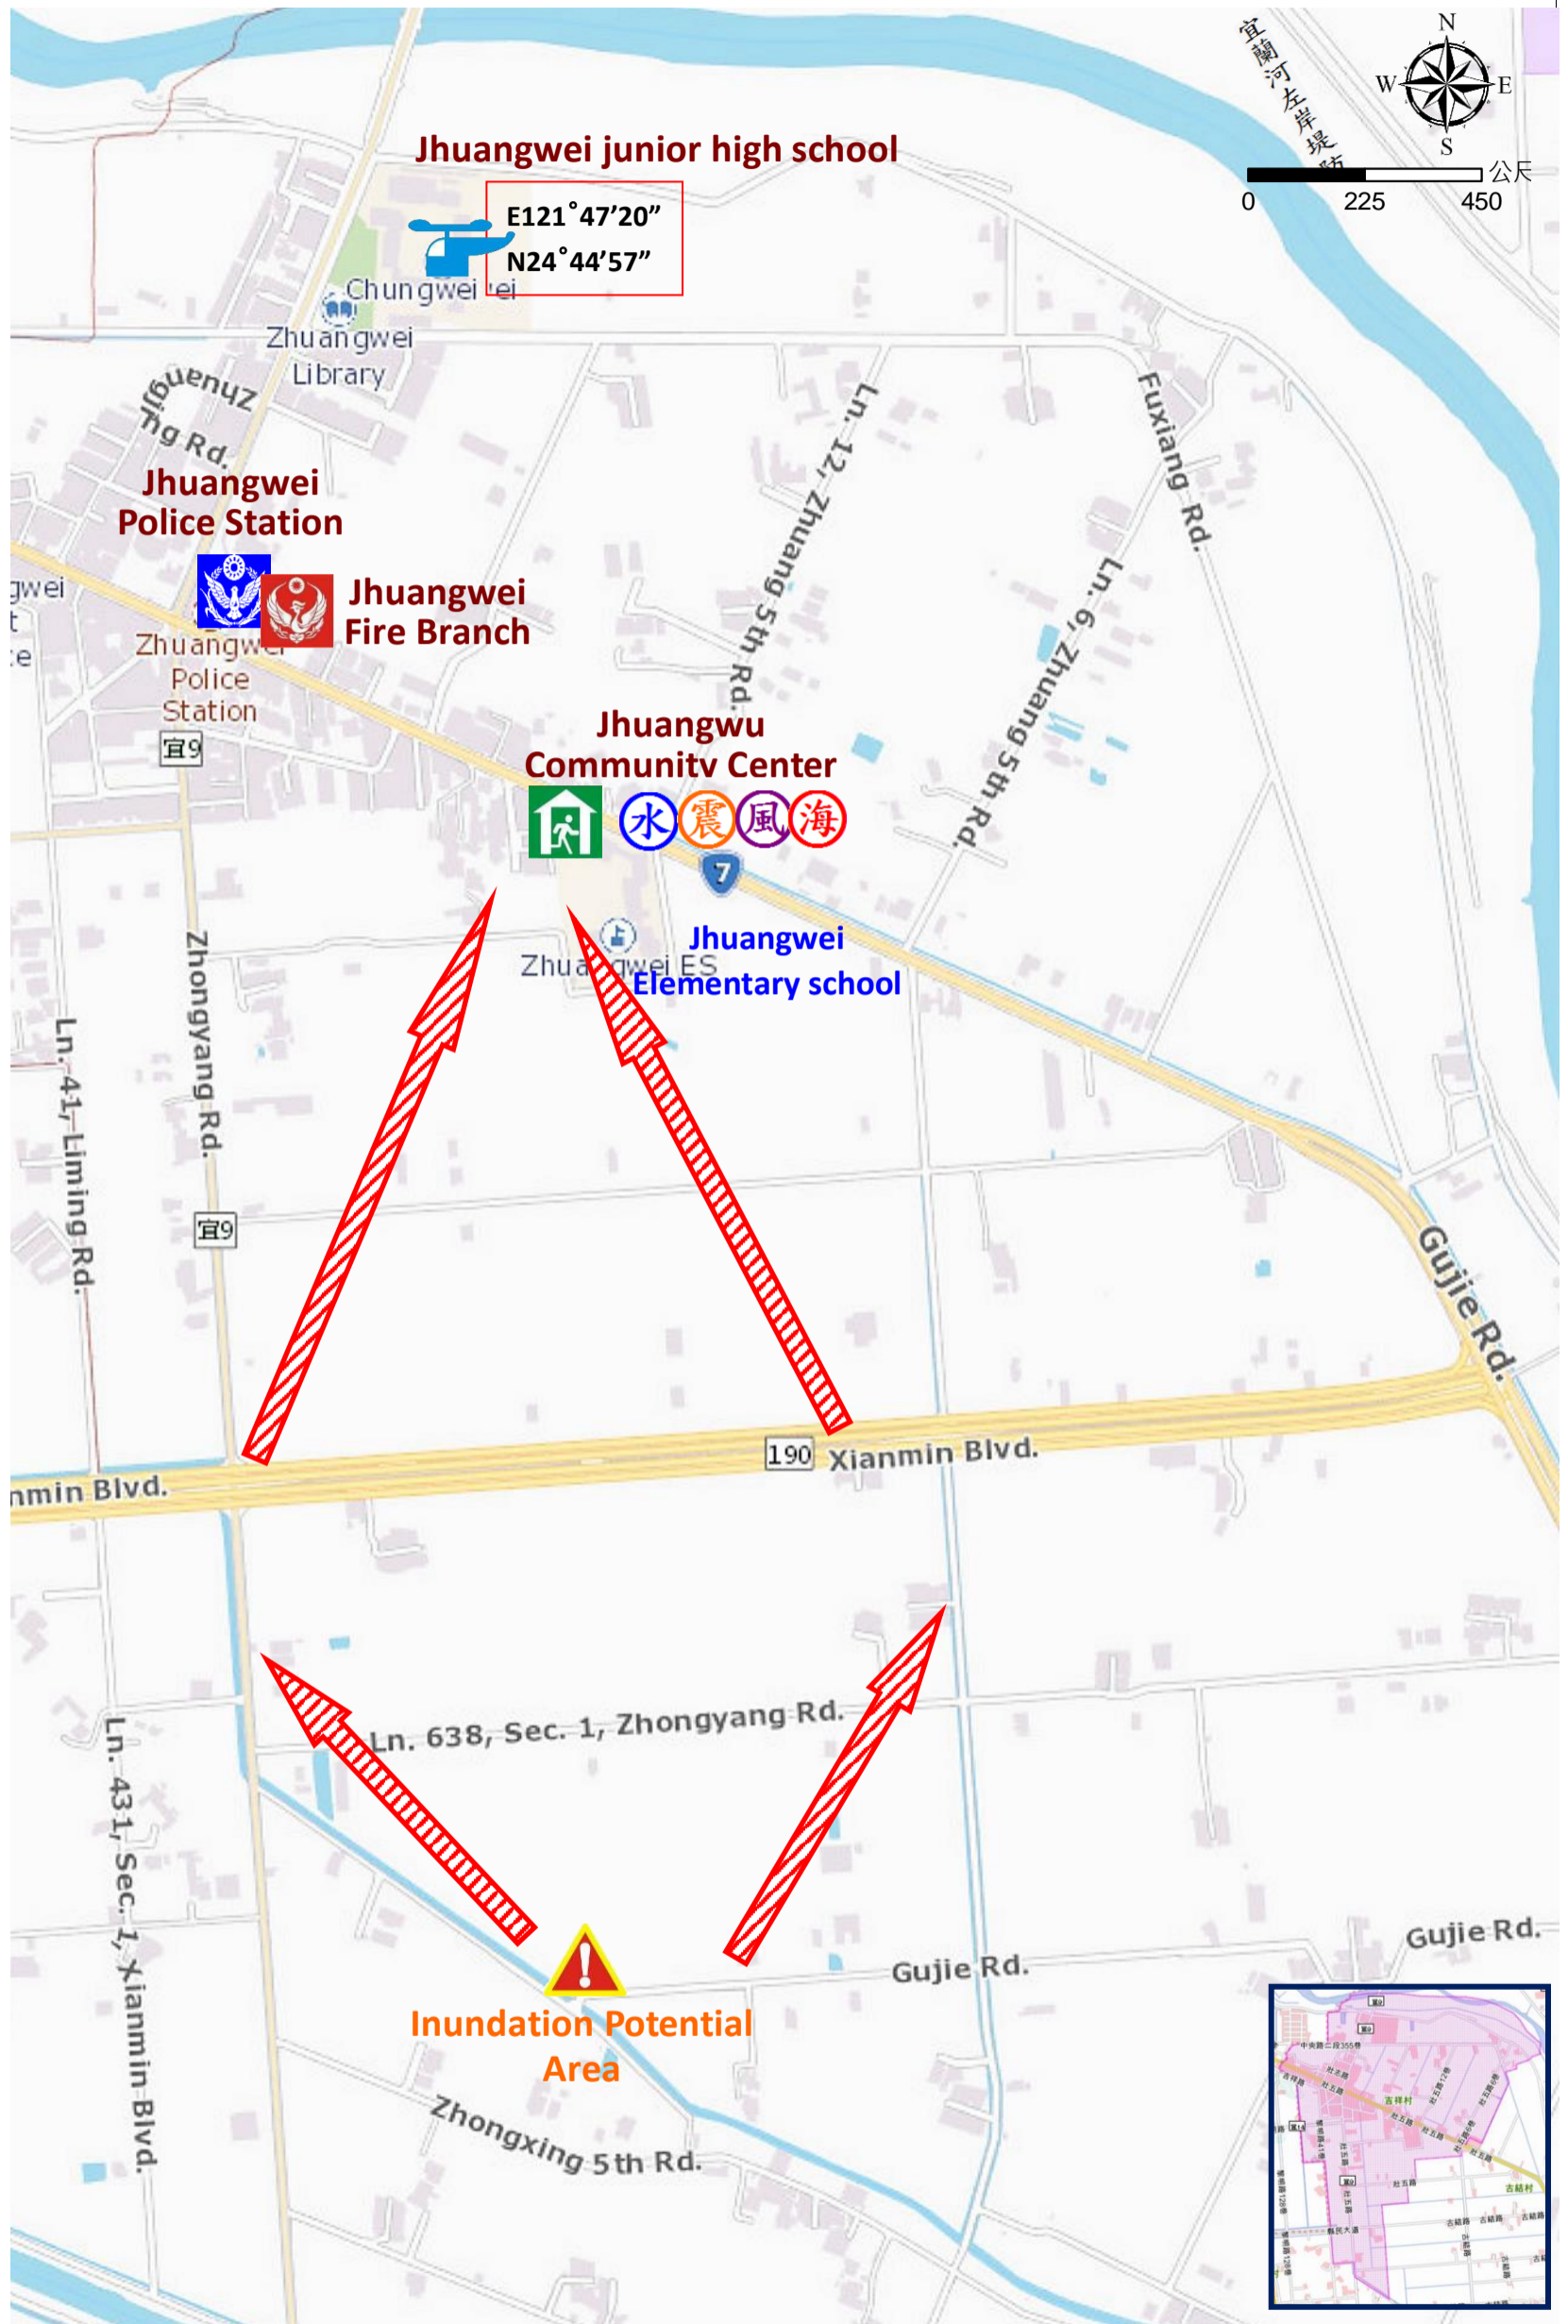

# Jixiang Village Evacuation Route

No.1000206-001

DPR Info. List
Jixiang Vil. Info.
Population: 3,158
Disaster Response Unit
1. Jhuangwei Emergency Operation Center Tel: 03-9383018
2. Chief of Village 陳長壬 CHEN CHANG REN Tel: 03-9383210 Cell:0919-285129
3. Jhuangwei Police Station Tel: 03-9382162
4. Jhuangwei Fire Branch Tel: 03-9380171
5. Police 110, FD 119
6. Road Department Tel: 03-9882058
DPR Info.
1. Agency of Rural Development & Soil and Water Conservation, MOA <a href="https://www.ardswc.gov.tw/Home/">https://www.ardswc.gov.tw/Home/</a>
2. Water Resources Agency, MOEA <a href="http://www.wra.gov.tw/">http://www.wra.gov.tw/</a>
3. Central Weather Administration <a href="https://www.cwa.gov.tw/V8/C/">https://www.cwa.gov.tw/V8/C/</a>
4. Yilan County FD <a href="http://fire.e-land.gov.tw/">http://fire.e-land.gov.tw/</a>
5. Jhuangwei Township Office <a href="https://www.jw.gov.tw/">https://www.jw.gov.tw/</a>
Shelters
Jhuangwu Community Center Area: 768.6 square meters Cap.: 163 ppl. Addr.: 63, Zhuang 5th Rd. Contact: 呂立中 HU ZHENG WEI Tel: 03-9383012#282

Made by Yilan County Fire Dep. Jhuangwei Township Office March, 2024

Legends	Disaster relevant			Facility			
	 Evac. Direction	 Disaster warning sign spot	 Indoor Shelter	 Disaster category	 Fire Branch	 Police station	 (WGS84) Helicopter Landing Zone