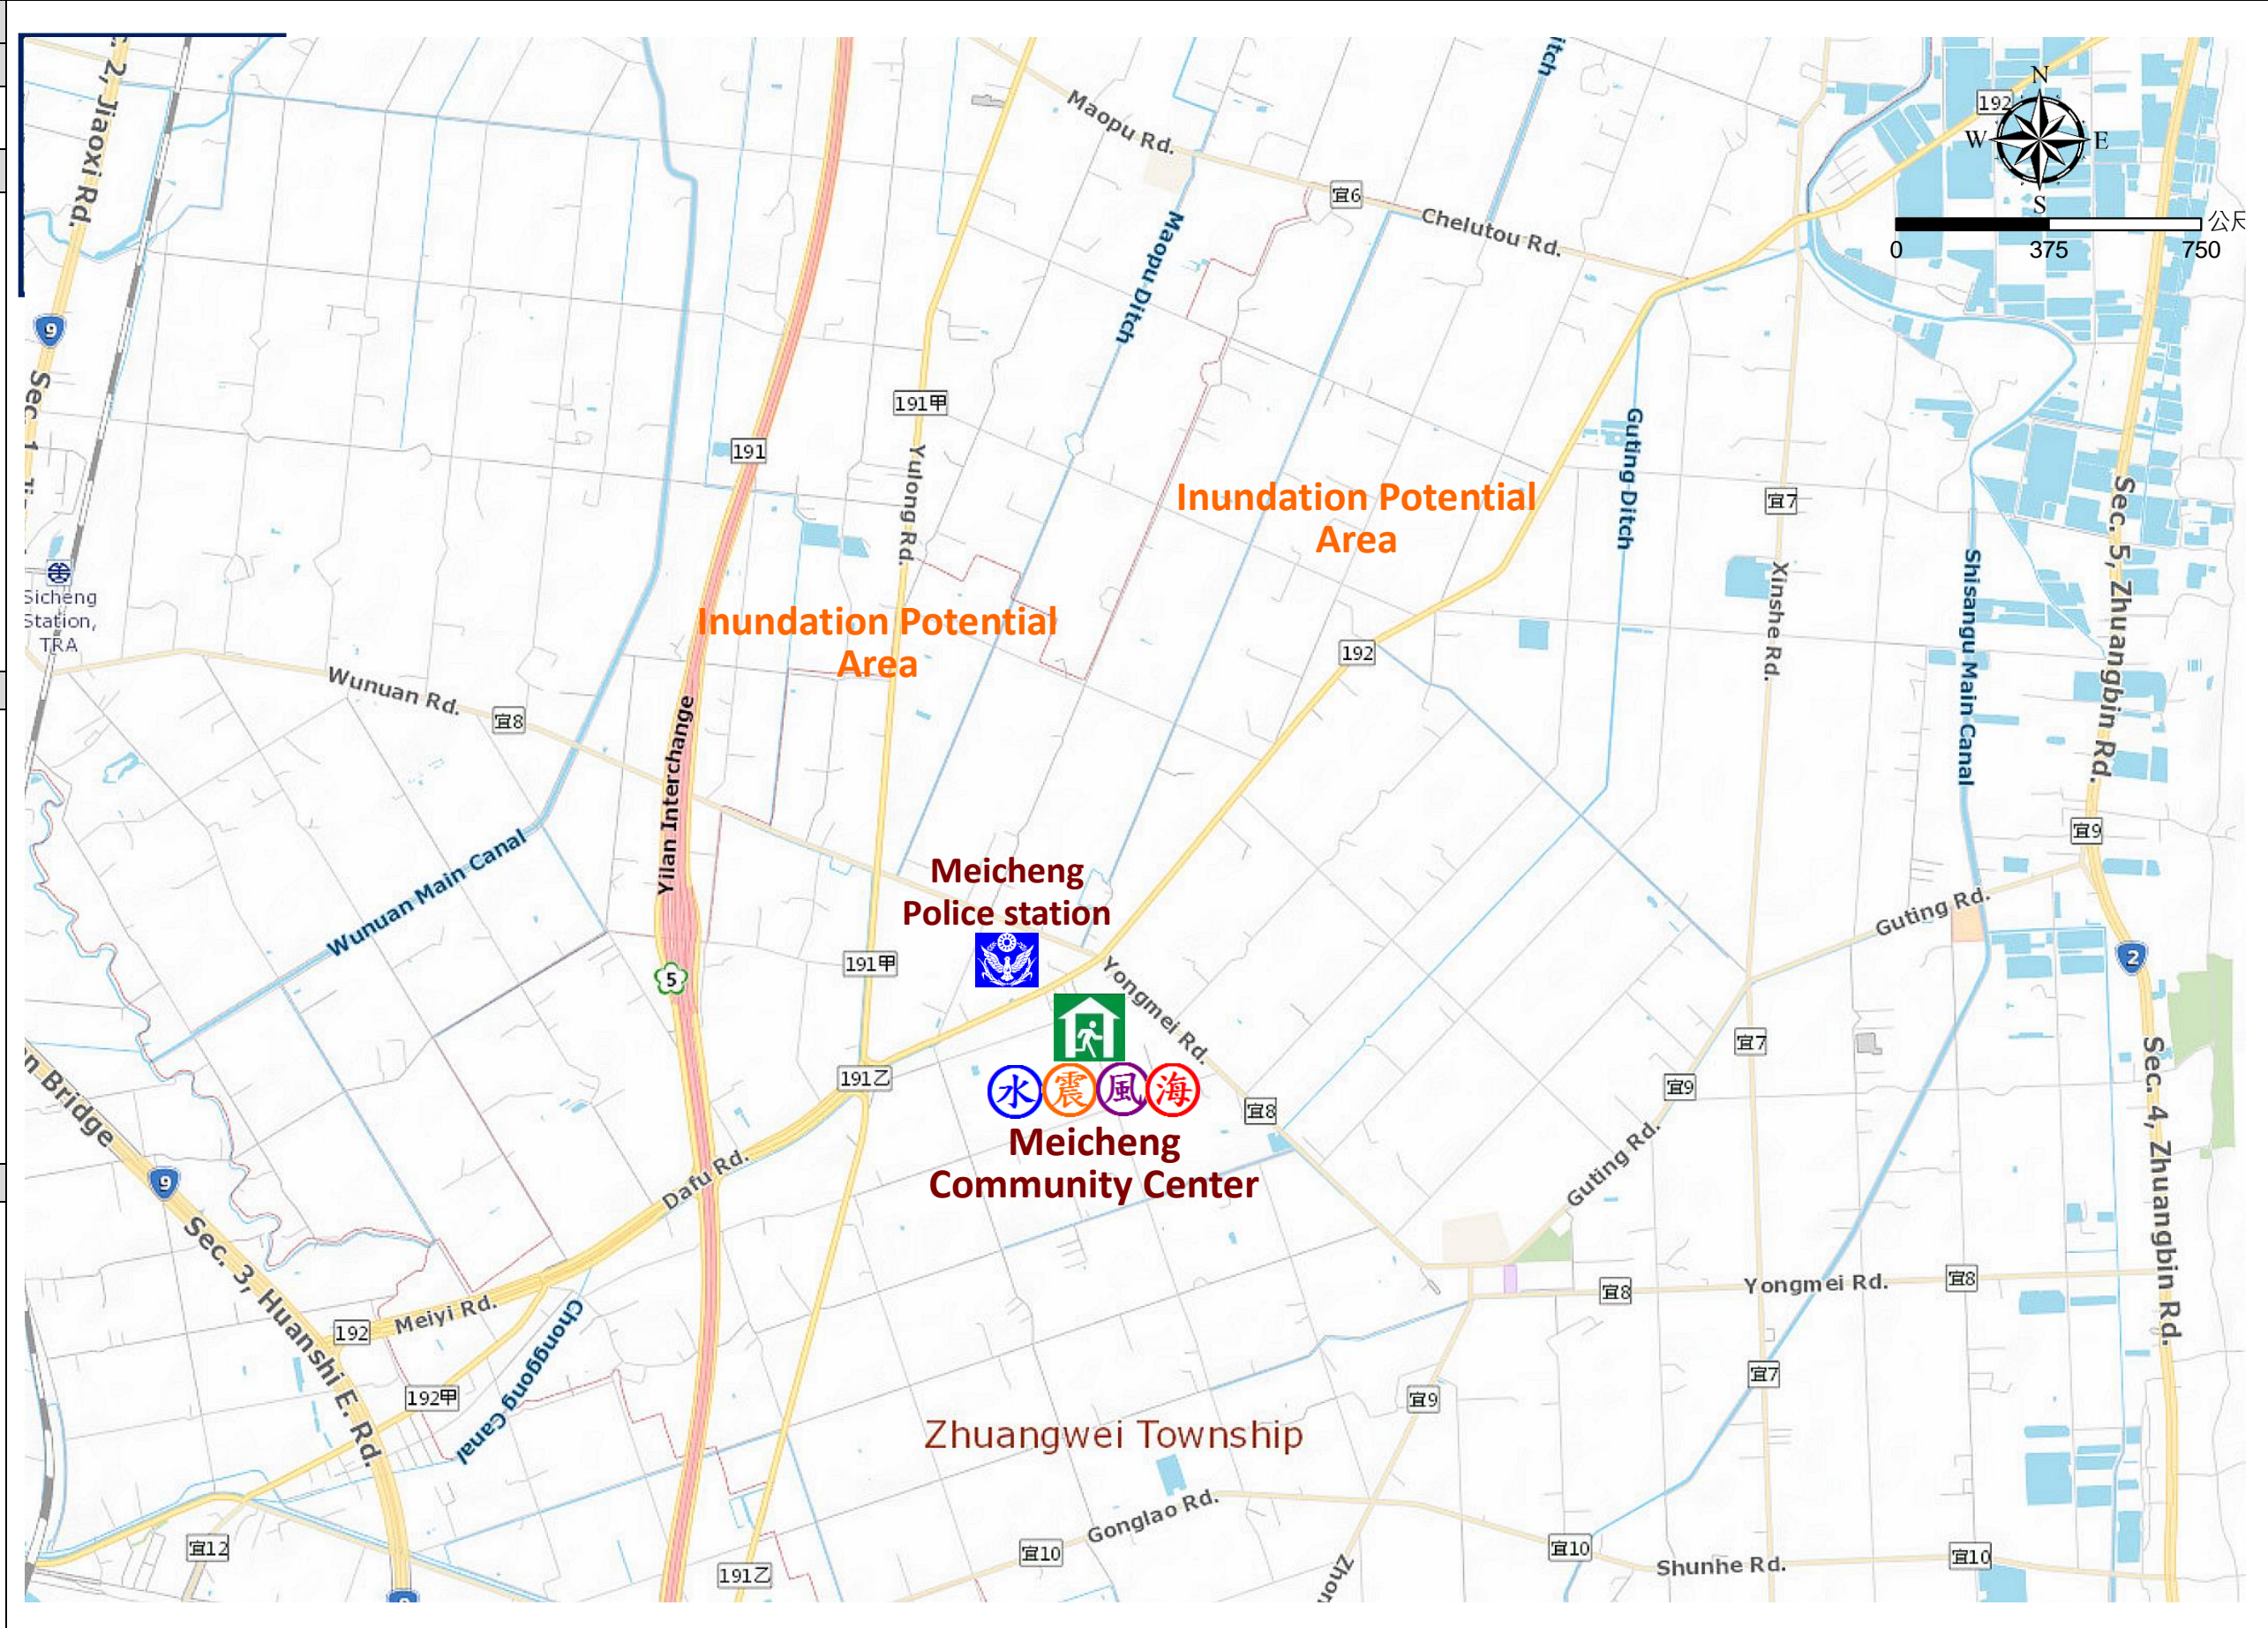

Meicheng Village Evacuation Route

No.1000206-011

DPR Info. List

Meicheng Vil. Info.

Population: 2,573

Disaster Response Unit

1. Jhuangwei Emergency Operation Center
Tel: 03-9383018
2. Chief of Village 吳燦達
WU JUE DA
Cell: 0912-593803
3. Meicheng Police station
Tel: 03-9303691
4. Jhuangwei Fire Branch
Tel: 03-9380171
5. Police 110, FD 119
6. Road Department
Tel: 03-9882058

DPR Info.

1. Agency of Rural Development & Soil and Water Conservation, MOA
<https://www.ardswc.gov.tw/Home/>
2. Water Resources Agency, MOEA
<http://www.wra.gov.tw/>
3. Central Weather Administration
<https://www.cwa.gov.tw/V8/C/>
4. Yilan County FD
<http://fire.e-land.gov.tw/>
5. Jhuangwei Township Office
<https://www.jw.gov.tw/>

Shelters

Meicheng Community Center
Area: 733.18square meters
Cap.: 155ppl.
Addr.: 121, Sec.2, Yongmei Rd.
Contact: 呂立中
HU ZHENG WEI
Tel: 03-9383012#282

Made by Yilan County Fire Dep.
Jhuangwei Township Office
March, 2024

Legends	Disaster relevant		Facility		
	 Evac. Direction	 Disaster warning sign spot	 Indoor Shelter	 Disaster category	 Police station