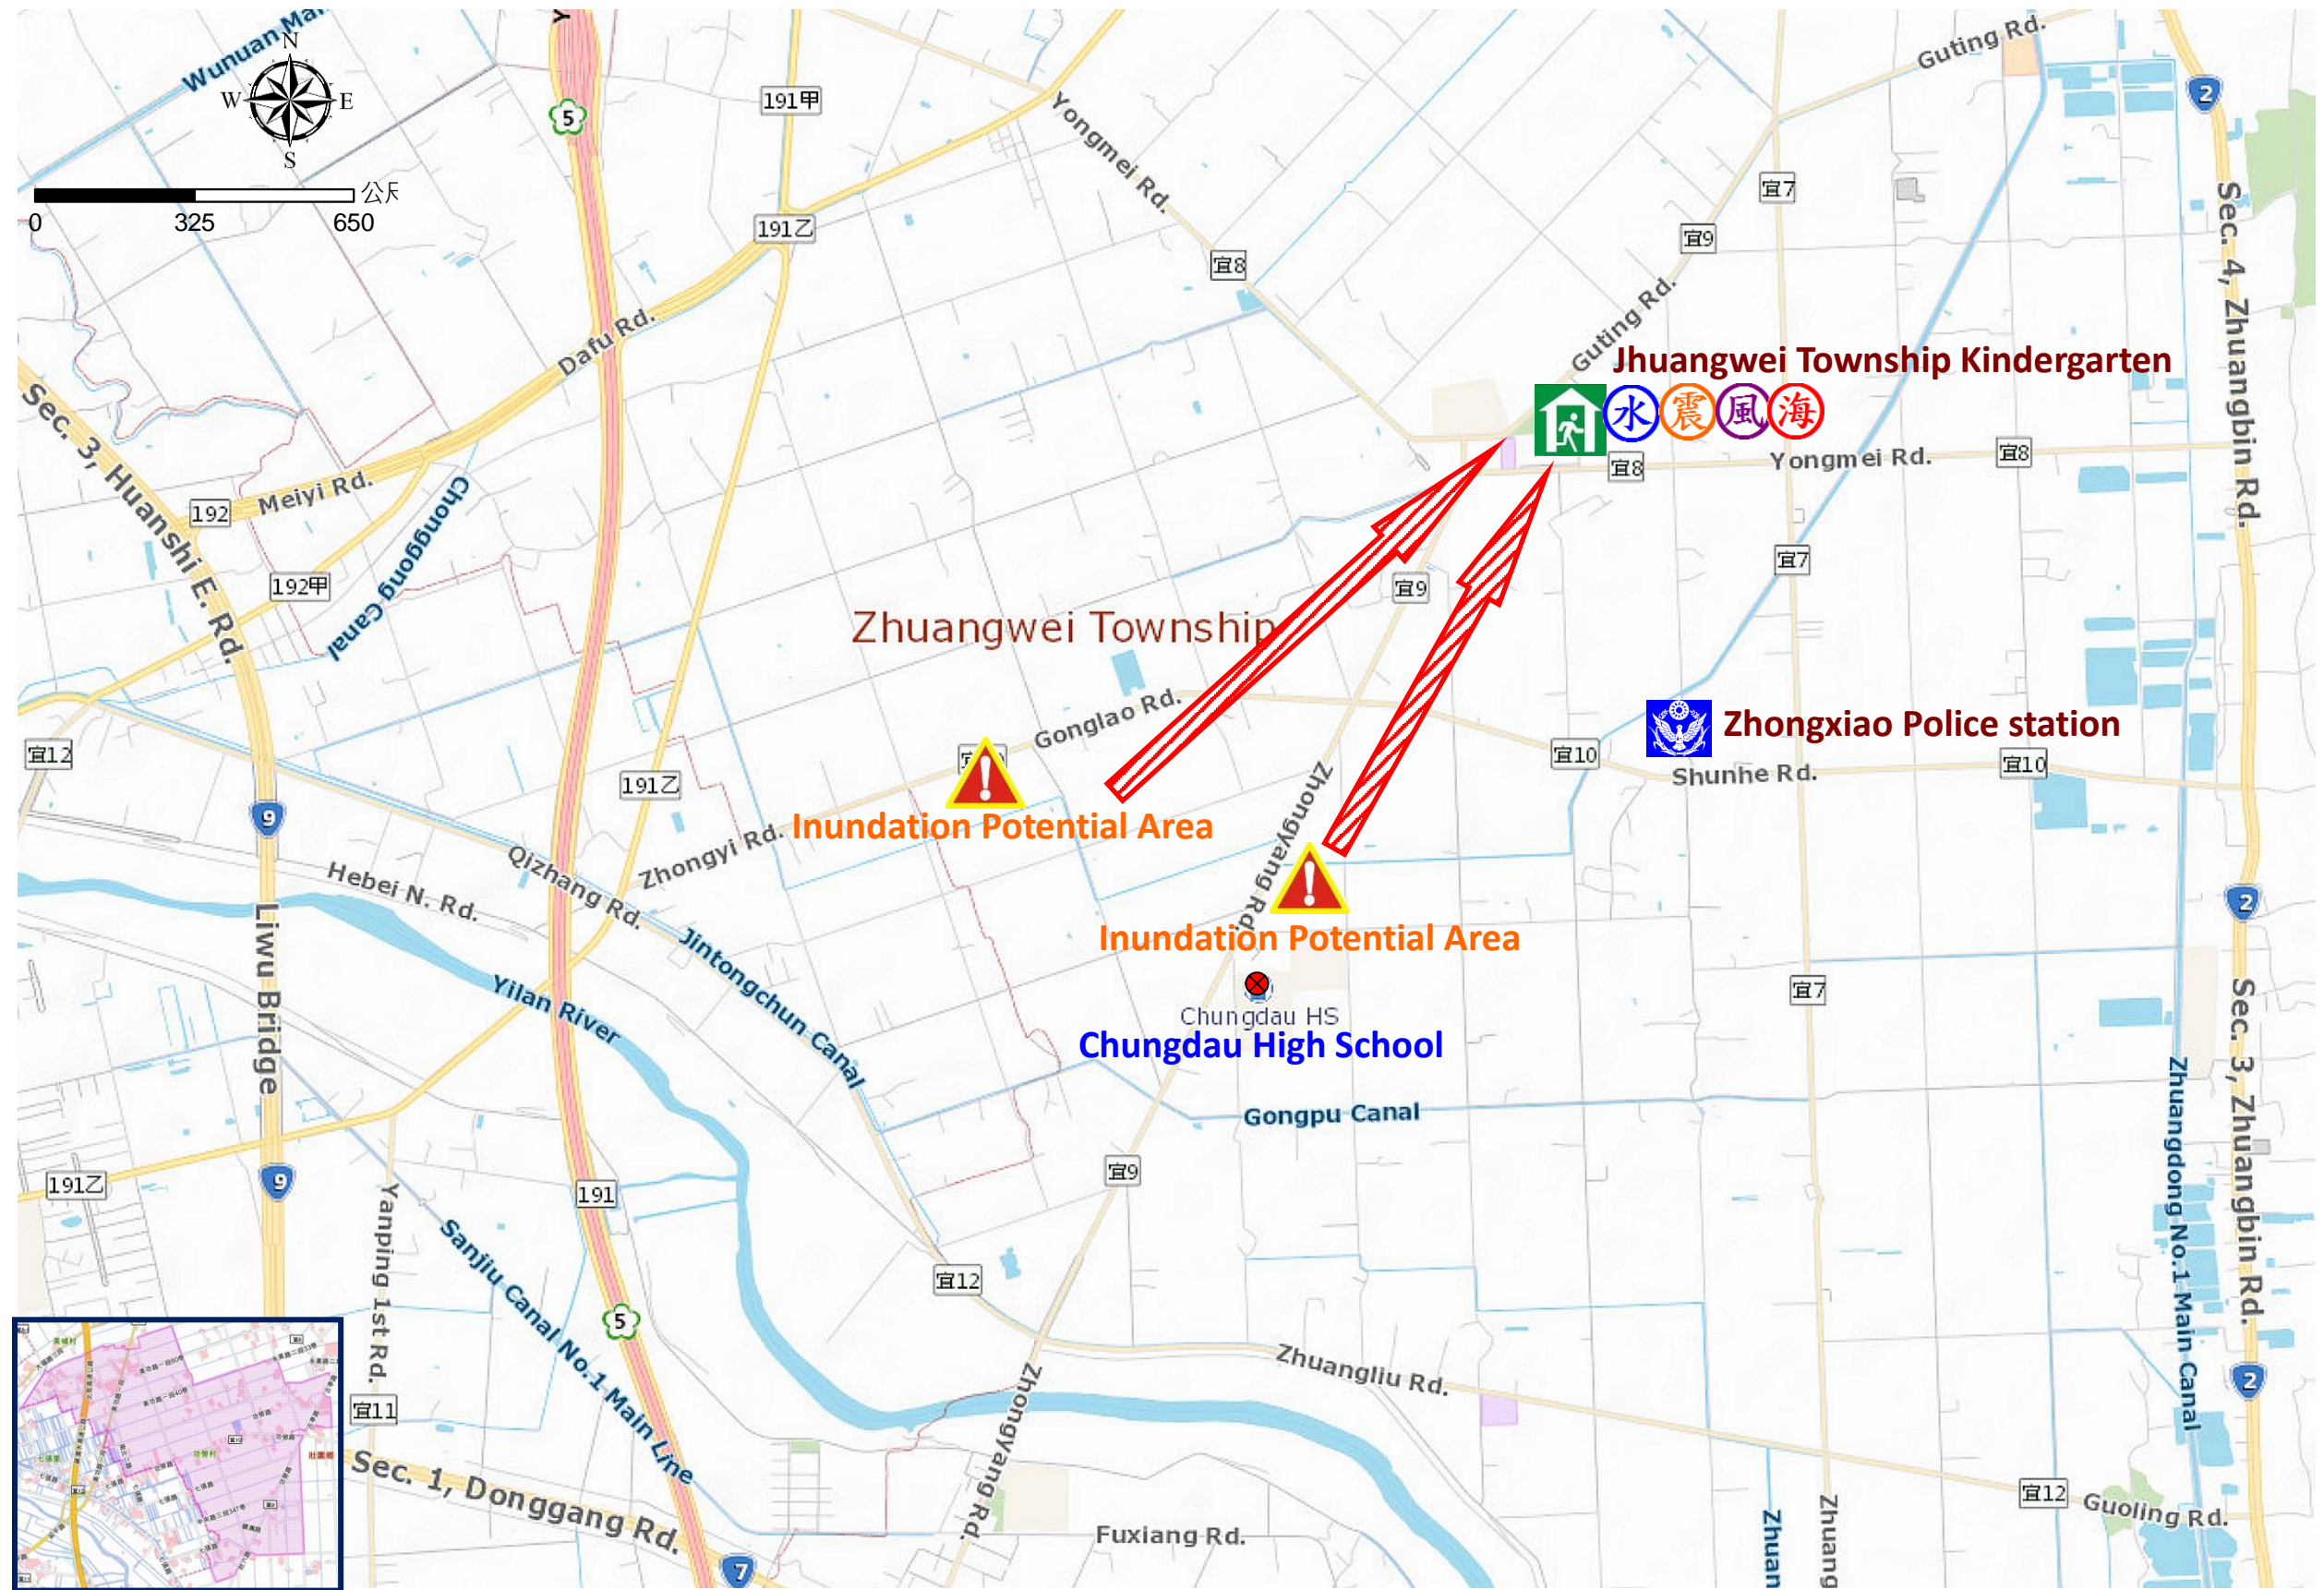

Gonglao Village Evacuation Route

No.1000206-010

DPR Info. List
Gonglao Vil. Info.
Population: 1,449
Disaster Response Unit
1. Jhuangwei Emergency Operation Center Tel: 03-9383018
2. Chief of Village 林金虎 LIN JIN HU Tel: 03-9301385 Cell: 0928-104817
3. Zhongxiao Police station Tel: 03-9301984
4. Jhuangwei Fire Branch Tel: 03-9380171
5. Police 110, FD 119
6. Road Department Tel: 03-9882058
DPR Info.
1. Agency of Rural Development & Soil and Water Conservation, MOA https://www.ardswc.gov.tw/Home/
2. Water Resources Agency, MOEA http://www.wra.gov.tw/
3. Central Weather Administration https://www.cwa.gov.tw/V8/C/
4. Yilan County FD http://fire.e-land.gov.tw/
5. Jhuangwei Township Office https://www.jw.gov.tw/
Shelters
Jhuangwei Township Kindergarten Area: 1655.41square meters Cap.: 351ppl. Addr.: 180, Sec.1, Yongmei Rd. Contact: 呂立中 HU ZHENG WEI Tel: 03-9383012#282
Guting Community Center Area: 942.41square meters Cap.: 199ppl. Addr.: 48-16, Guting Rd. Contact: 呂立中 HU ZHENG WEI Tel: 03-9383012#282
Shunhe Community Center Area: 315.12square meters Cap.: 66ppl. Addr.: 47-3, Shunhe Rd. Contact: 呂立中 HU ZHENG WEI Tel: 03-9383012#282

Legends	Disaster relevant	Facility		

Made by Yilan County Fire Dep. Jhuangwei Township Office March, 2024		Evac. Direction 	Disaster warning sign spot	Indoor Shelter	Disaster category	Police station
--	--	--	----------------------------	----------------	-------------------	----------------