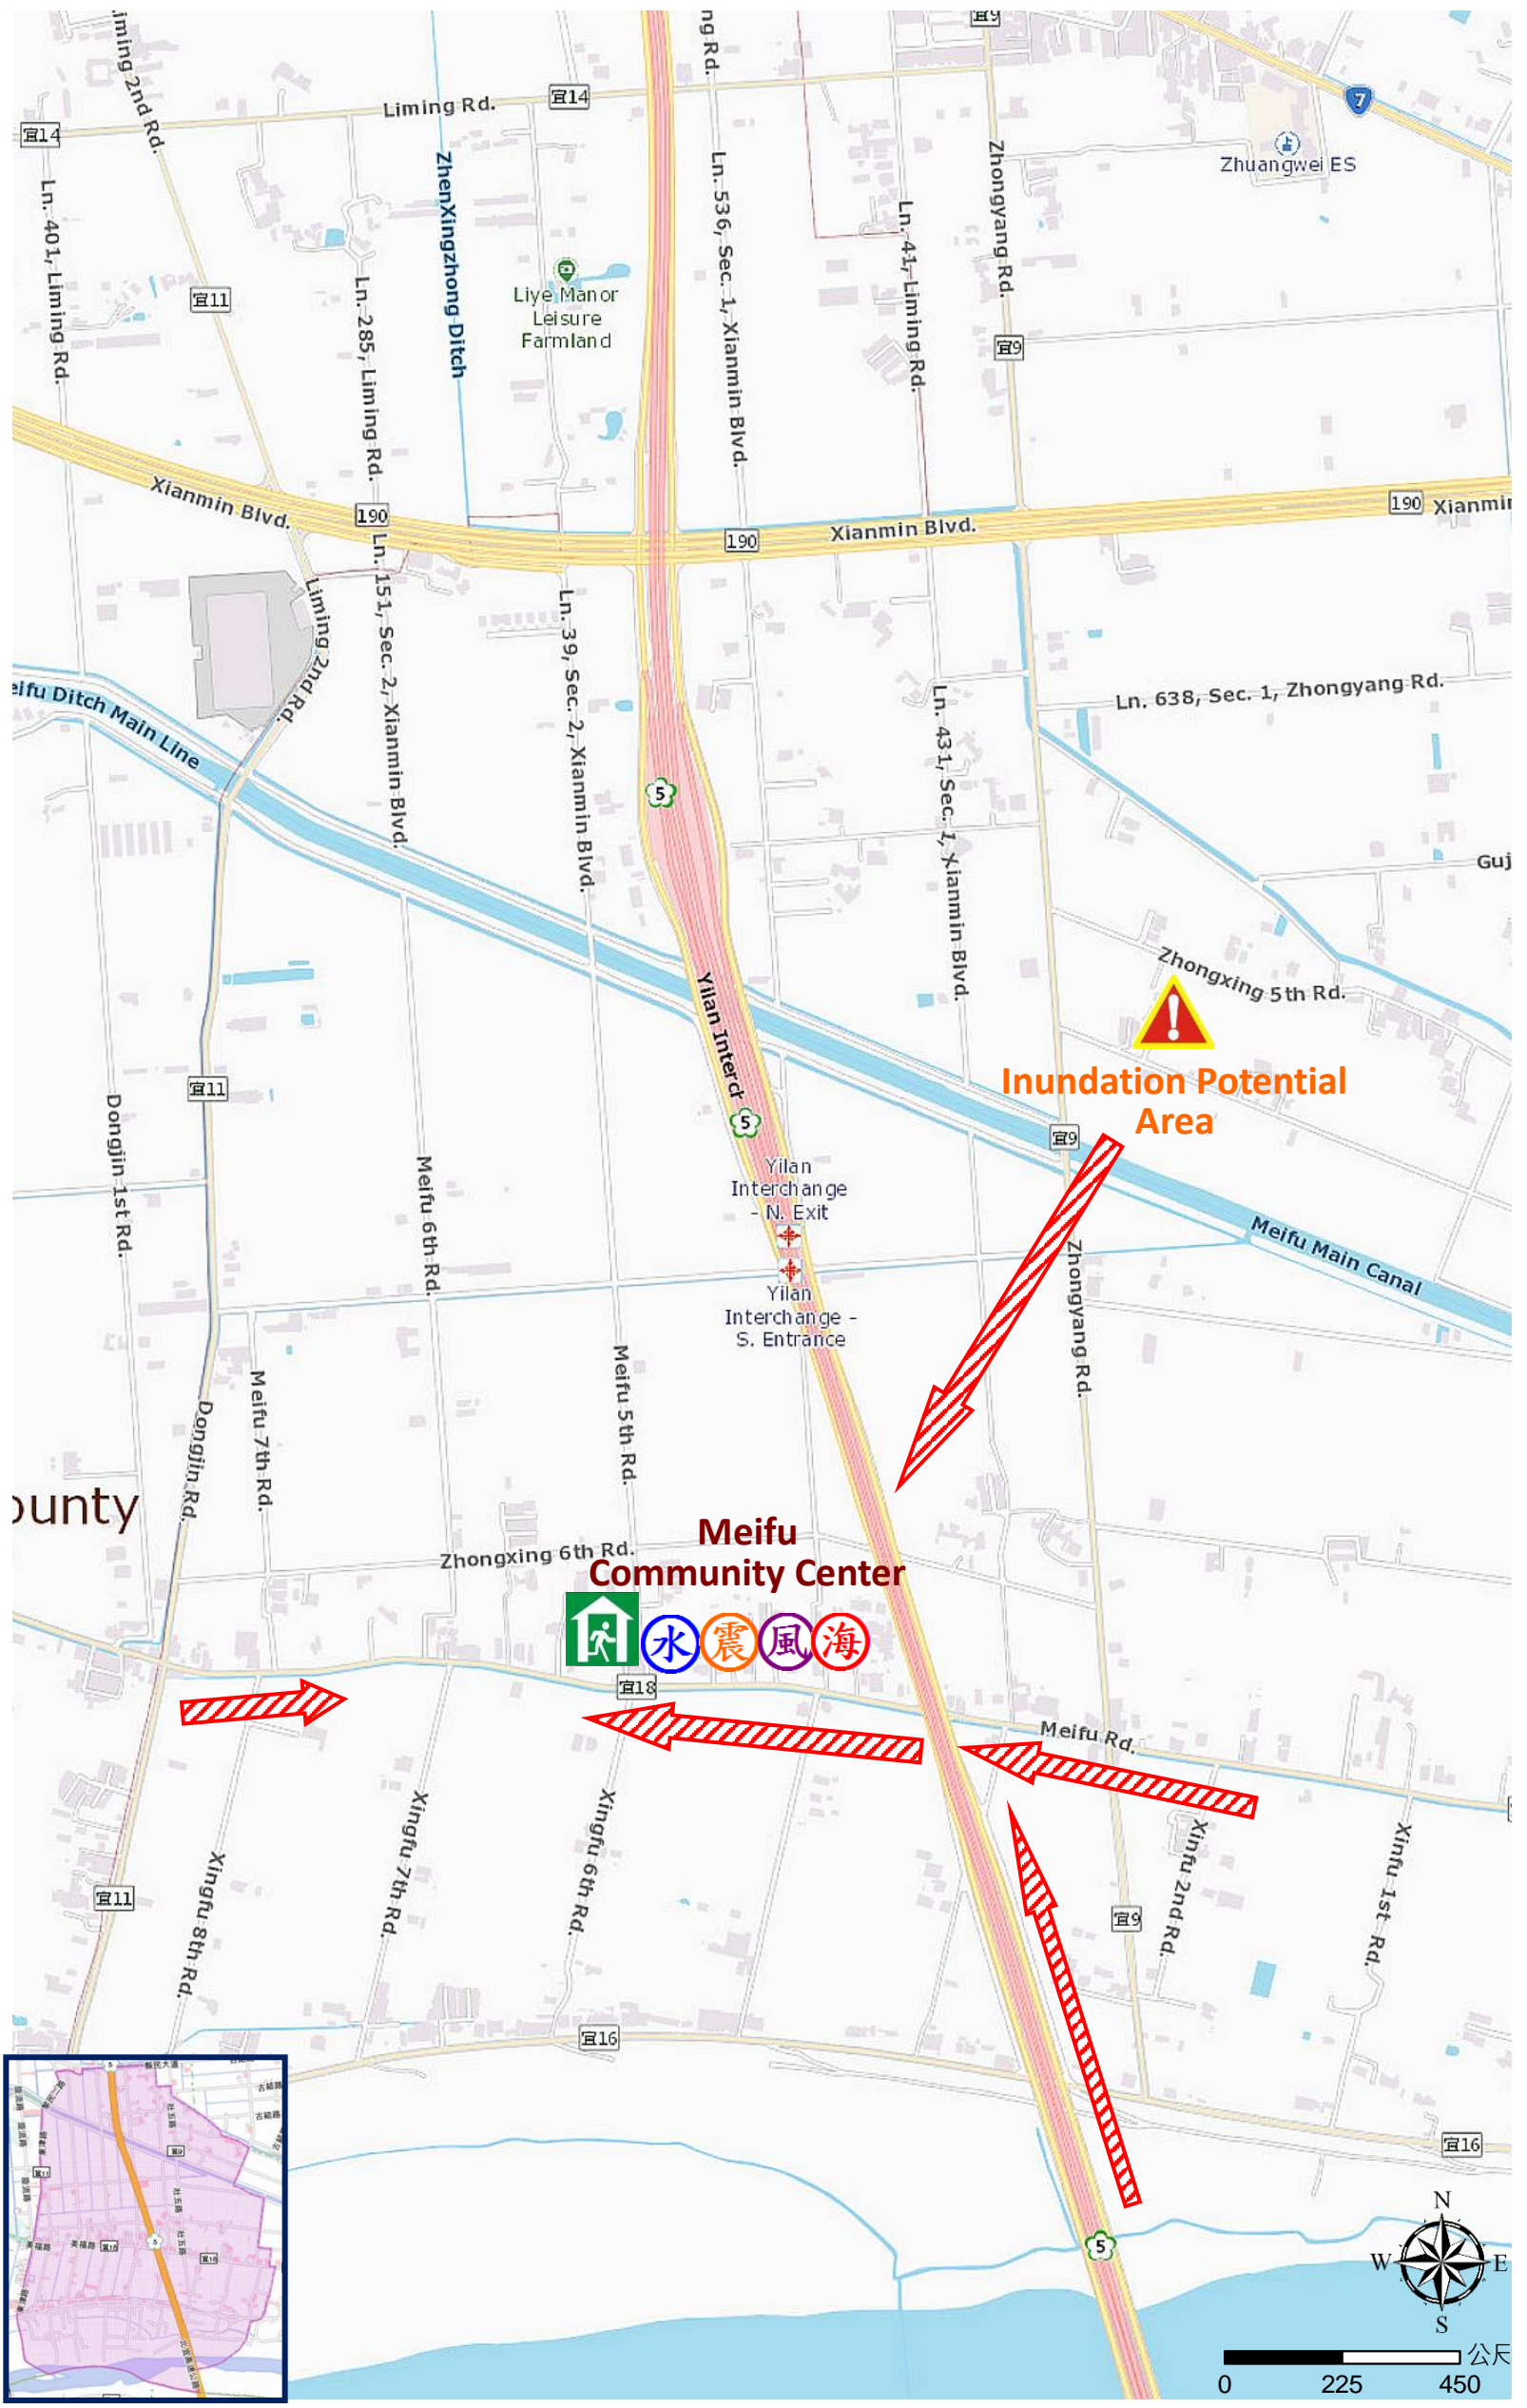

# Meifu Village Evacuation Route

No.1000206-002

DPR Info. List
Meifu Vil. Info.
Population: 2,142
Disaster Response Unit
1. Jhuangwei Emergency Operation Center Tel: 03-9383018
2. Chief of Village 陳天來 CHEN TIAN LAI Tel: 03-9252348 Cell: 0932-905913
3. Jhuangwei Police Station Tel: 03-9382162
4. Jhuangwei Fire Branch Tel: 03-9380171
5. Police 110, FD 119
6. Road Department Tel: 03-9882058
DPR Info.
1. Agency of Rural Development & Soil and Water Conservation, MOA <a href="https://www.ardswc.gov.tw/Home/">https://www.ardswc.gov.tw/Home/</a>
2. Water Resources Agency, MOEA <a href="http://www.wra.gov.tw/">http://www.wra.gov.tw/</a>
3. Central Weather Administration <a href="https://www.cwa.gov.tw/V8/C/">https://www.cwa.gov.tw/V8/C/</a>
4. Yilan County FD <a href="http://fire.e-land.gov.tw/">http://fire.e-land.gov.tw/</a>
5. Jhuangwei Township Office <a href="https://www.jw.gov.tw/">https://www.jw.gov.tw/</a>
Shelters
Meifu Community Center Area: 283.61 square meters Cap.: 60 ppl. Addr.: 6, Ln.92, Sec. 3, Meifu Rd. Contact: 呂立中 HU ZHENG WEI Tel: 03-9383012#282

Made by Yilan County Fire Dep. Jhuangwei Township Office March, 2024

Legends	Disaster relevant	Facility	
	 Evac. Direction	 Disaster warning sign spot	 Indoor Shelter