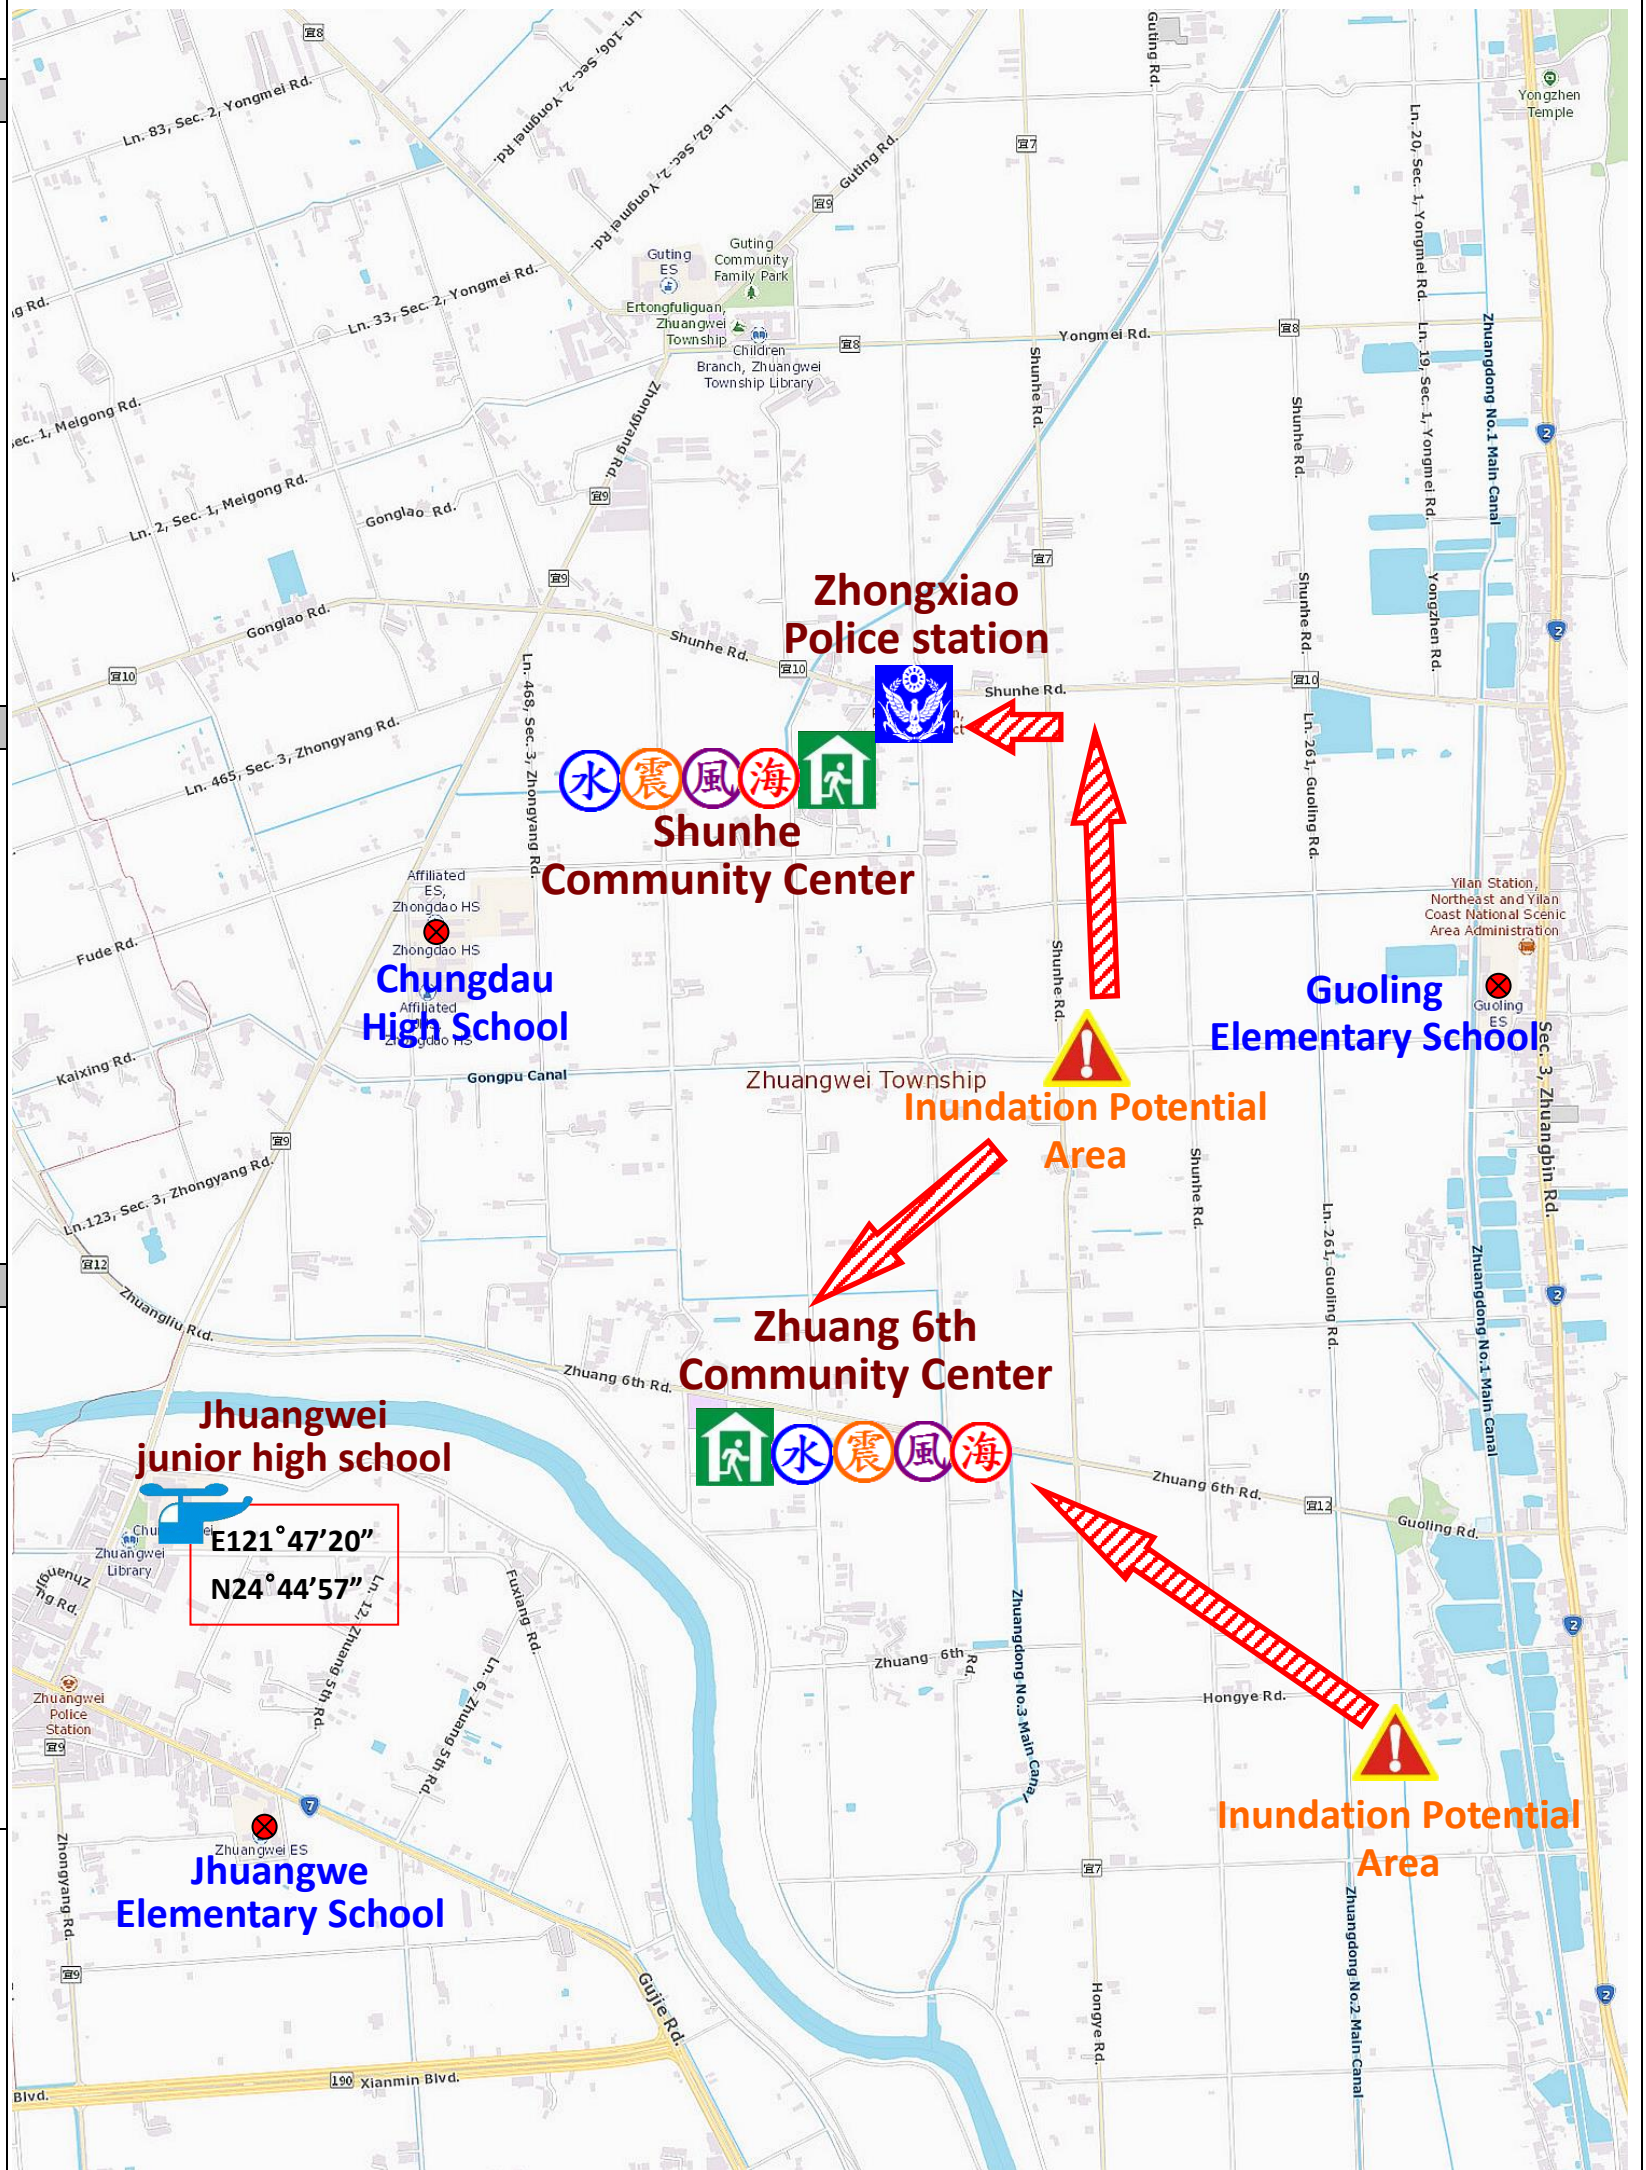

Zhongxiao Village Evacuation Route

No.1000206-008

DPR Info. List
Zhongxiao Vil. Info.
Population: 2,720
Disaster Response Unit
<ol style="list-style-type: none"> Jhuangwei Emergency Operation Center Tel: 03-9383018 Chief of Village 莊朝明 ZHUANG CHAO MING Tel: 03-9307727 Cell:0937-522016 Zhongxiao Police station Tel: 03-9301984 Jhuangwei Fire Branch Tel: 03-9380171 Police 110, FD 119 Road Department Tel: 03-9882058
DPR Info.
<ol style="list-style-type: none"> Agency of Rural Development & Soil and Water Conservation, MOA https://www.ardswc.gov.tw/Home/ Water Resources Agency, MOEA http://www.wra.gov.tw/ Central Weather Administration https://www.cwa.gov.tw/V8/C/ Yilan County FD http://fire.e-land.gov.tw/ Jhuangwei Township Office https://www.jw.gov.tw/
Shelters
<p>Zhuang 6th Community Center Area: 611.2square meters Cap.: 129ppl. Addr.: 47, Zhuang 6th Rd. Contact: 呂立中 HU ZHENG WEI Tel: 03-9383012#282</p> 
<p>Shunhe Community Center Area: 315.12square meters Cap.: 66ppl. Addr.: 47-3, Shunhe Rd. Contact: 呂立中 HU ZHENG WEI Tel: 03-9383012#282</p> 
<p>Made by Yilan County Fire Dep. Jhuangwei Township Office March, 2024</p>

Legends	Disaster relevant		Facility			
	 Evac. Direction	 Disaster warning sign spot	 Indoor Shelter	 Disaster category	 Police station	 Helicopter Landing Zone