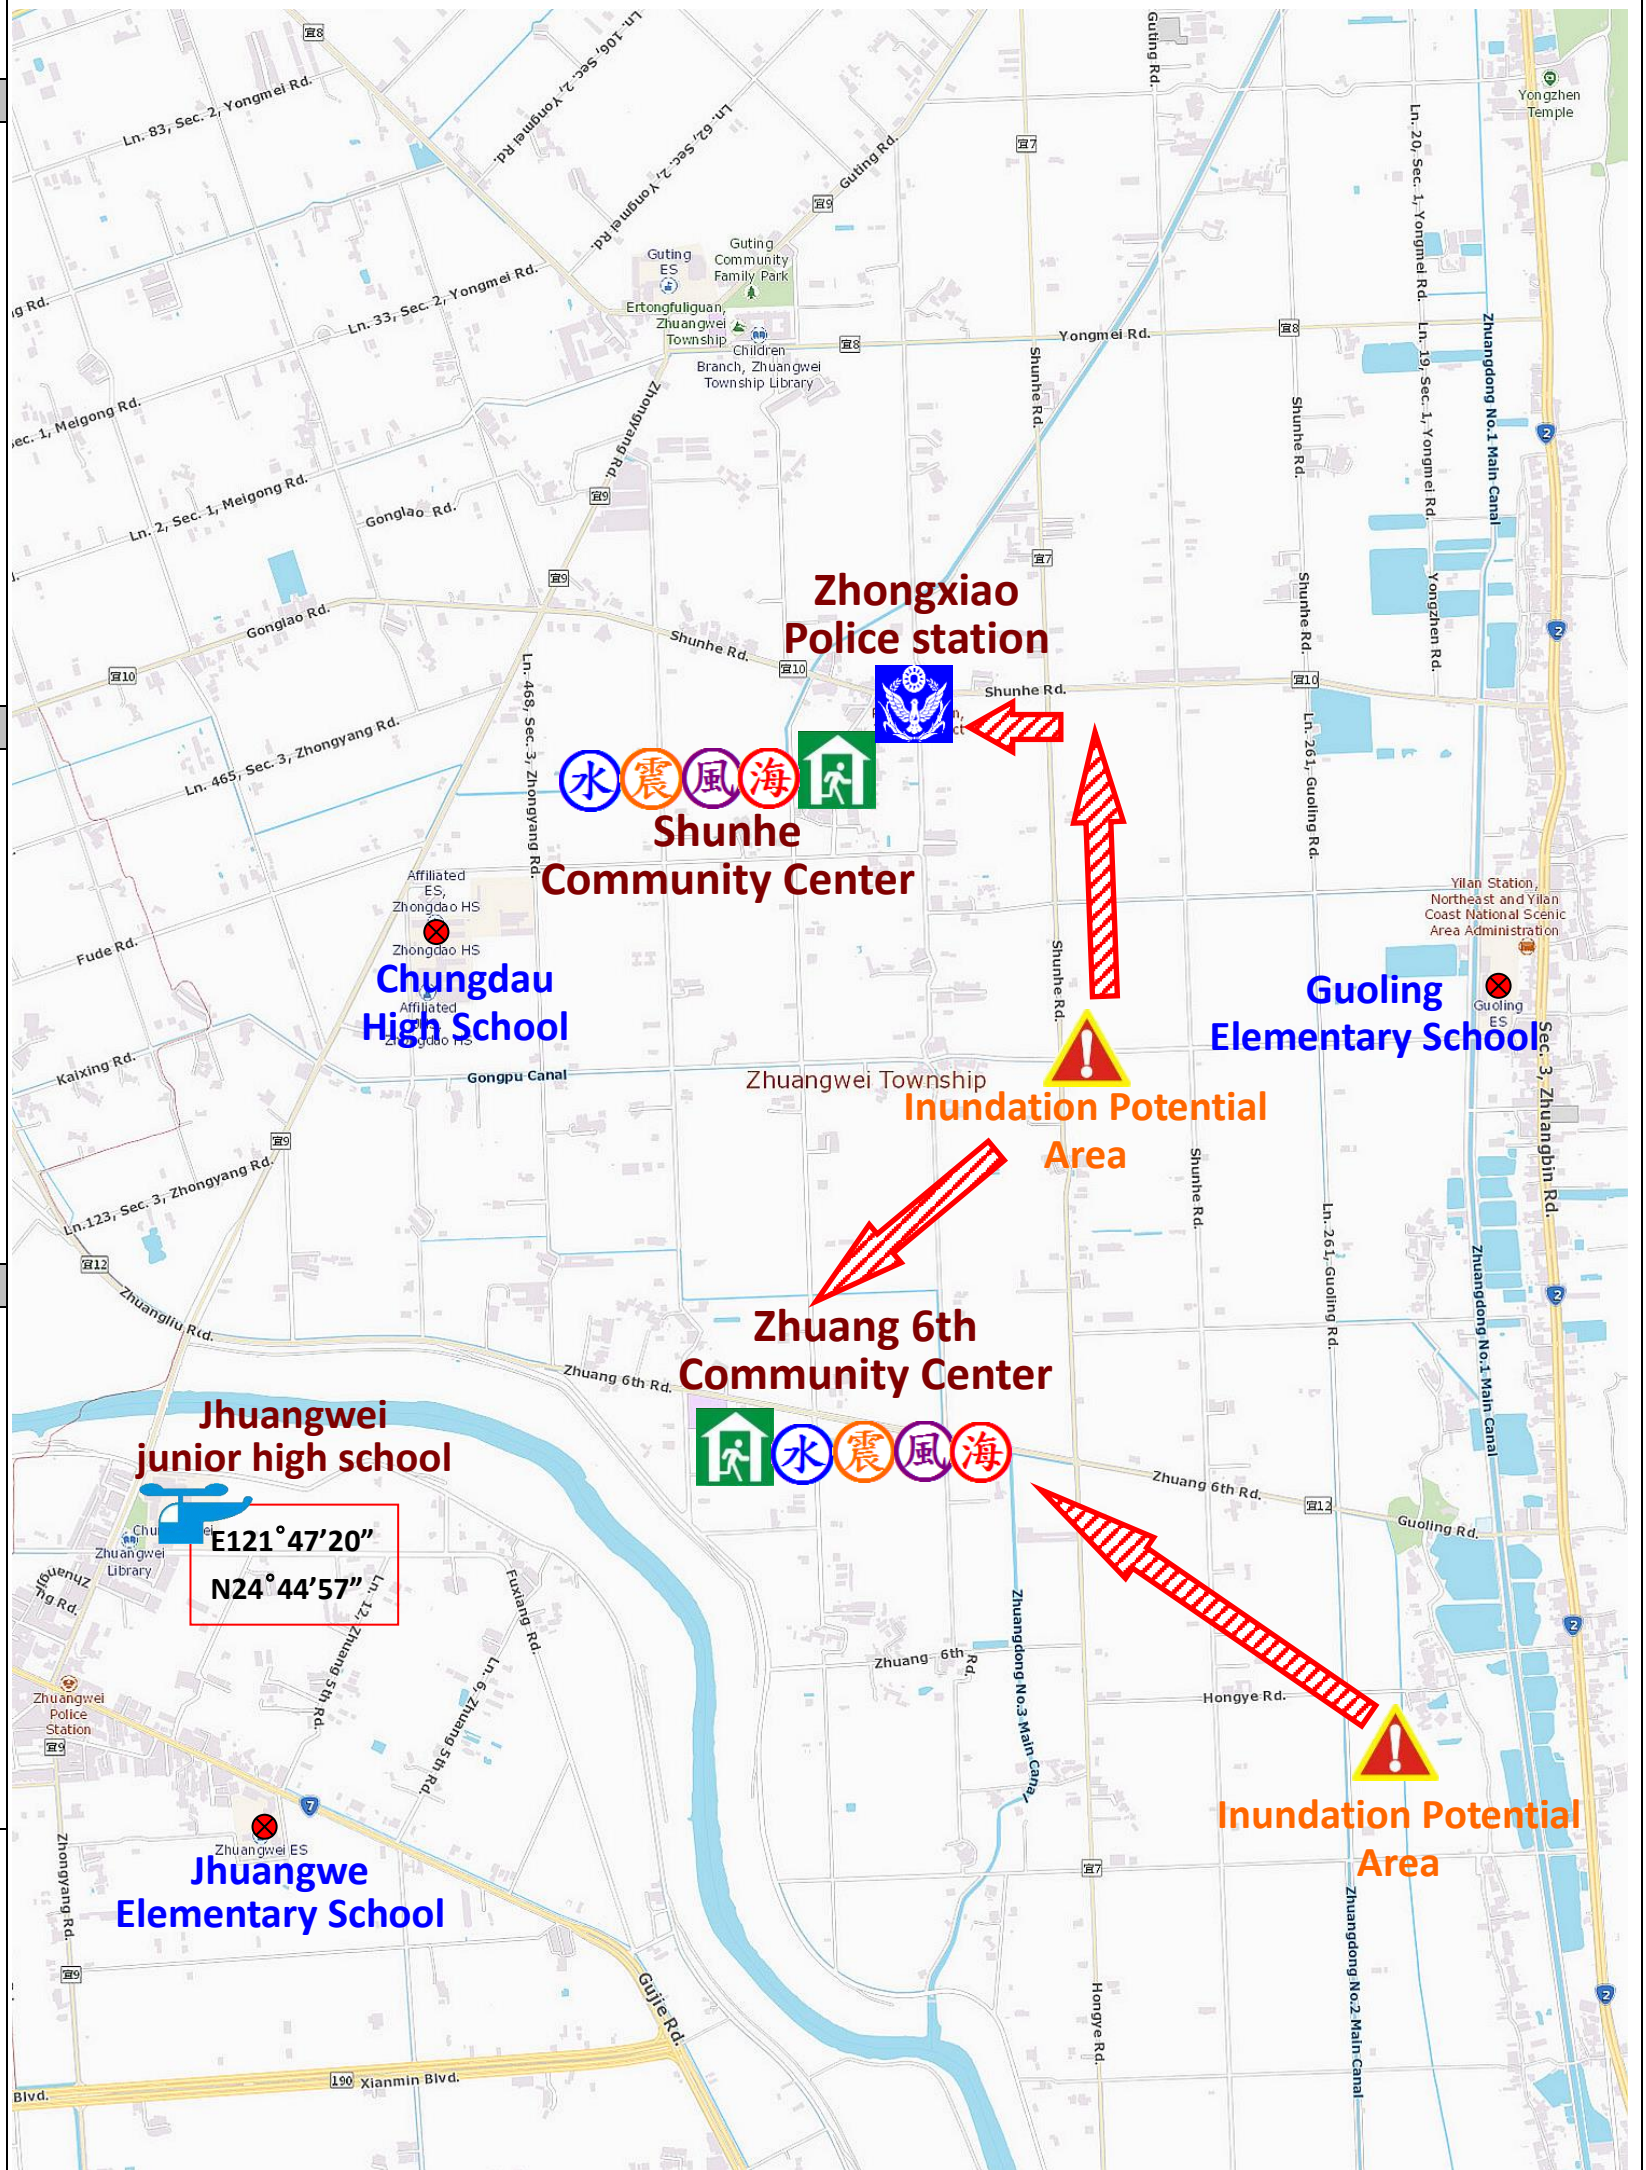

Zhongxiao Village Evacuation Route

No.1000206-008

DPR Info. List
Zhongxiao Vil. Info.
Population: 2,720
Disaster Response Unit
<ol style="list-style-type: none"> Jhuangwei Emergency Operation Center Tel: 03-9383018 Chief of Village 莊朝明 ZHUANG CHAO MING Tel: 03-9307727 Cell:0937-522016 Zhongxiao Police station Tel: 03-9301984 Jhuangwei Fire Branch Tel: 03-9380171 Police 110, FD 119 Road Department Tel: 03-9882058
DPR Info.
<ol style="list-style-type: none"> Agency of Rural Development & Soil and Water Conservation, MOA https://www.ardswc.gov.tw/Home/ Water Resources Agency, MOEA http://www.wra.gov.tw/ Central Weather Administration https://www.cwa.gov.tw/V8/C/ Yilan County FD http://fire.e-land.gov.tw/ Jhuangwei Township Office https://www.jw.gov.tw/
Shelters
<p>Zhuang 6th Community Center Area: 611.2square meters Cap.: 129ppl. Addr.: 47, Zhuang 6th Rd. Contact: 呂立中 HU ZHENG WEI Tel: 03-9383012#282</p> 
<p>Shunhe Community Center Area: 315.12square meters Cap.: 66ppl. Addr.: 47-3, Shunhe Rd. Contact: 呂立中 HU ZHENG WEI Tel: 03-9383012#282</p> 
<p>Made by Yilan County Fire Dep. Jhuangwei Township Office March, 2024</p>

Legends	Disaster relevant		Facility			
	 Evac. Direction	 Disaster warning sign spot	 Indoor Shelter	 Disaster category	 Police station	 Helicopter Landing Zone (WGS84)