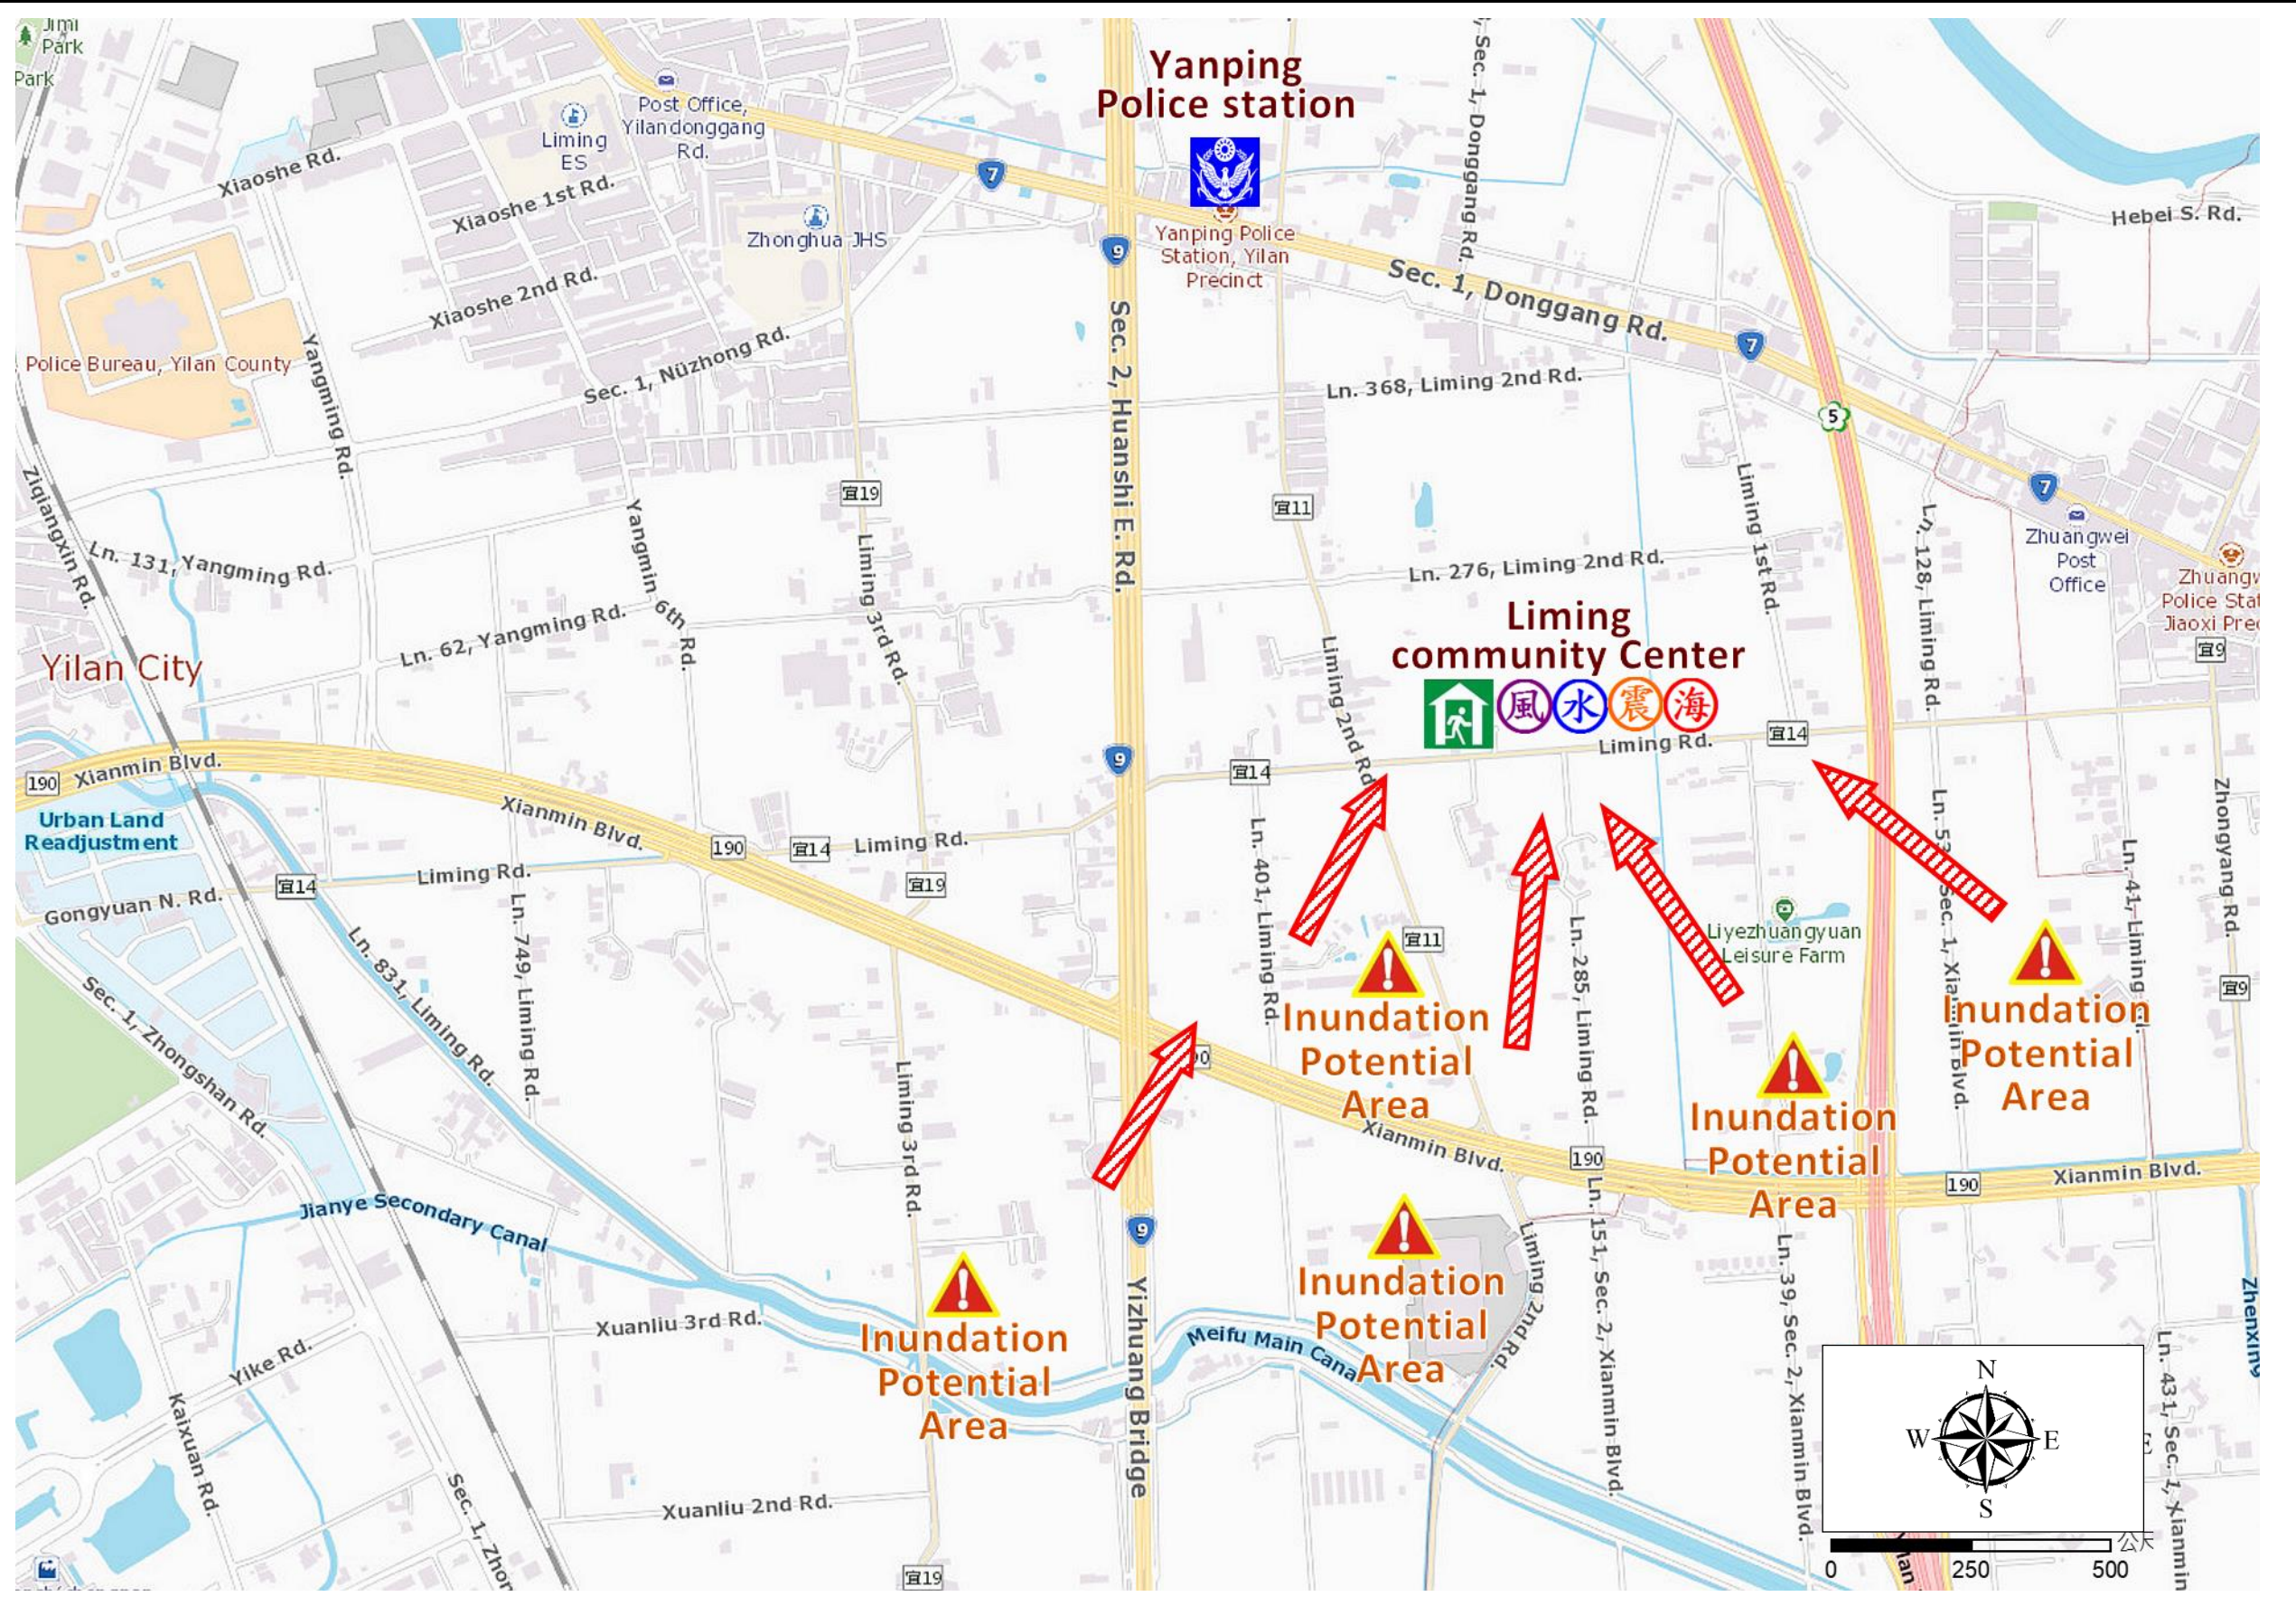

Liming Village Evacuation Route

No. 1000201-009

DPR Info. List

Liming Vil. Info.

Population: 2,353

Disaster Response Unit

1. Emergency Operation Center
  Tel: 03-9325164
2. Chief of village 尤學揚
  YOU XUE YANG
  Cell: 0932-263609
3. Yanping Police station
  Tel: 03-9381784
4. FD Yilan Branch
  Tel: 03-9322225
5. Police 110, FD 119
6. Road Department
  Tel: 03-9882058

DPR Info.

1. Agency of Rural Development & Soil and Water Conservation, MOA
  <https://www.ardswc.gov.tw/Home/>
2. Water Resources Agency, MOEA
  <http://www.wra.gov.tw/>
3. Central Weather Administration
  <https://www.cwa.gov.tw/V8/C/>
4. Yilan County FD
  <http://fire.e-land.gov.tw/>
5. Yilan City Office
  <http://www.ilancity.gov.tw/>

Shelters

Liming community Center
Area: 378.63square meters
Cap.: 80 ppl.
Addr.: No. 239-1, Liming 2nd Rd., Yilan City, Yilan County
Contact: 陳孝昱
CHEN XIAO YU
Tel: 03-9325164#511

Made by Yilan County Fire Dep.
Yilan City Office
March, 2024

Legends	Disaster relevant		Facility		
	 Evac. direction	 Disaster warning sign spot	 Indoor Shelter	 Disaster category	 Police Station