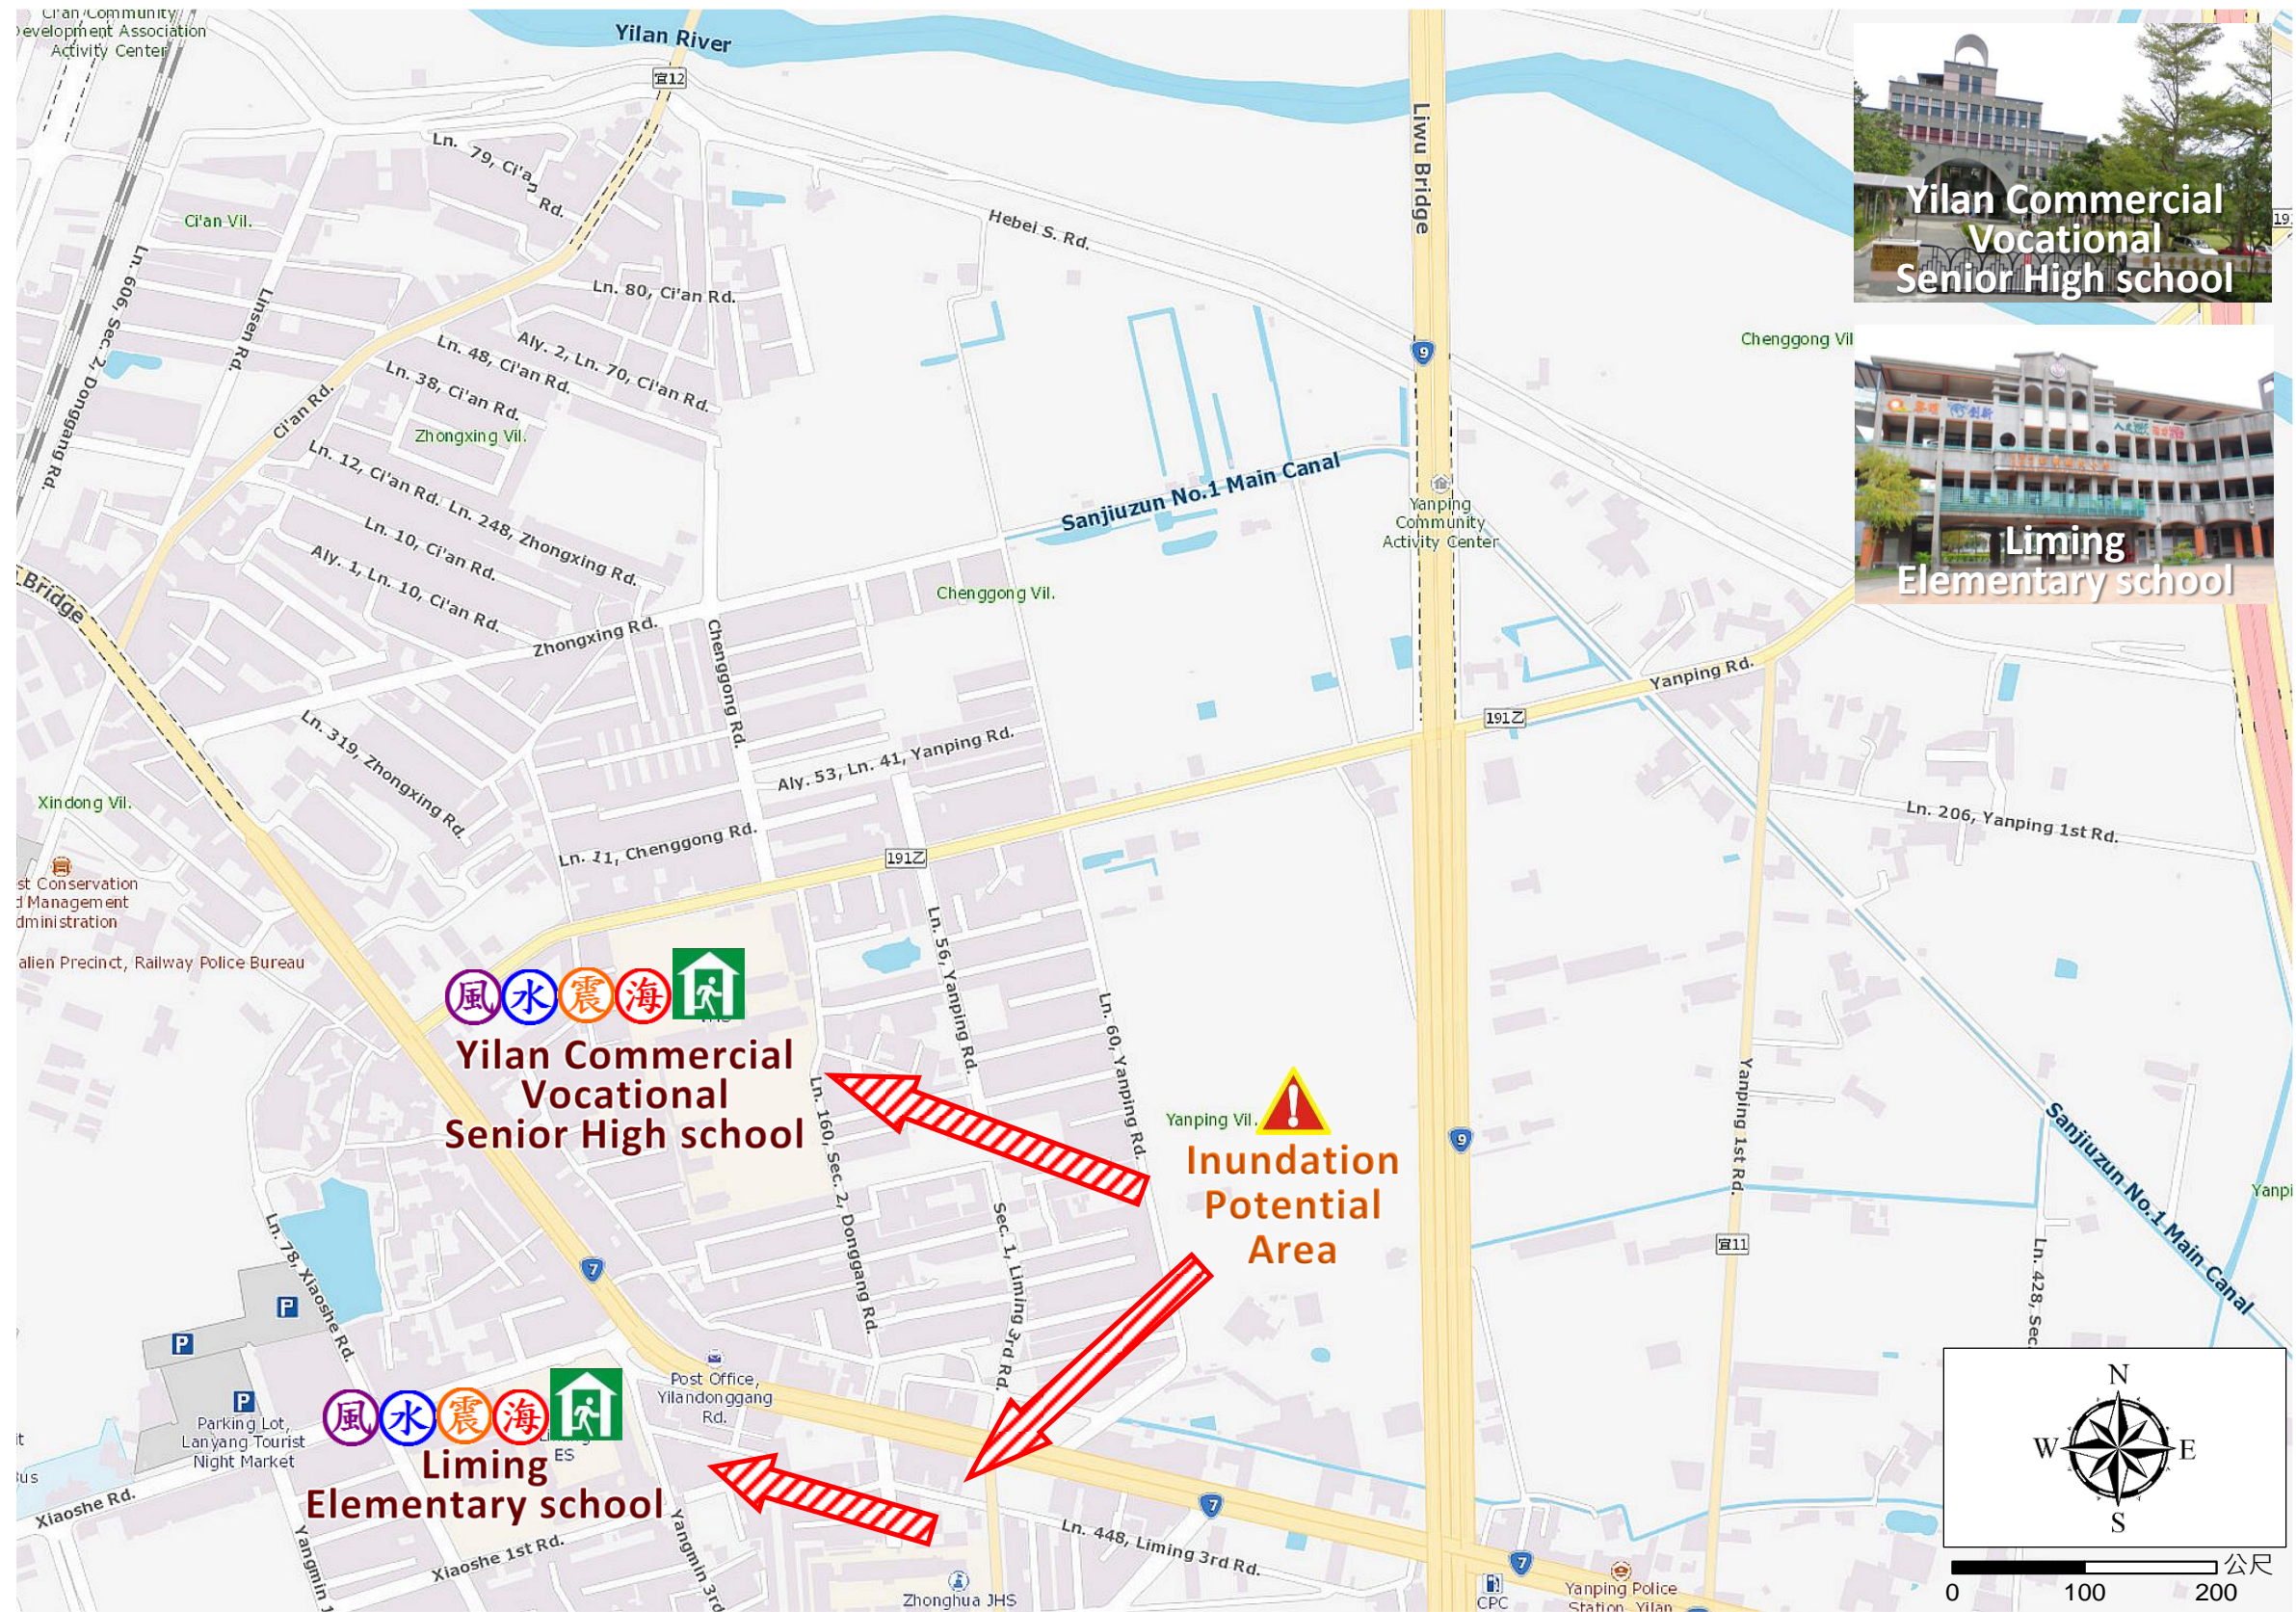

Chenggong Village Evacuation Route

No. 1000201-033

DPR Info. List
Chenggong Vil. Info.
Population: 3,794
Disaster Response Unit
1. Emergency Operation Center Tel: 03-9325164
2. Chief of Village: 楊振乾 YANG ZHEN QIAN Cell:0932-696463
3. Yanping Police station Tel: 03-9381784
4. FD Yilan Branch Tel: 03-9322225
5. Police 110, FD 119
6. Road Department Tel: 03-9882058
DPR Info.
1. Agency of Rural Development & Soil and Water Conservation, MOA https://www.ardswc.gov.tw/Home/
2. Water Resources Agency, MOEA http://www.wra.gov.tw/
3. Central Weather Administration https://www.cwa.gov.tw/V8/C/
4. Yilan County FD http://fire.e-land.gov.tw/
5. Yilan City Office http://www.ilancity.gov.tw/
Shelters
Liming Elementary school Stad. Area: 512square meters Cap.: 108ppl. Addr.: 1, Xiaoshe Rd. Contact: 陳孝昱 CHEN XIAO YU Tel: 03-9325164#511
Yilan Commercial Vocational Senior High school Area: 1335square meters Cap.: 283ppl. Addr.: 50, Yanping Rd. Contact: 陳孝昱 CHEN XIAO YU Tel: 03-9325164#511

Legends	Disaster relevant	Facility

Made by Yilan County Fire Dep. Yilan City Office March, 2024		Evac. Direction	Disaster warning sign spot	Indoor Shelter	Disaster category
--	--	-----------------	----------------------------	----------------	-------------------