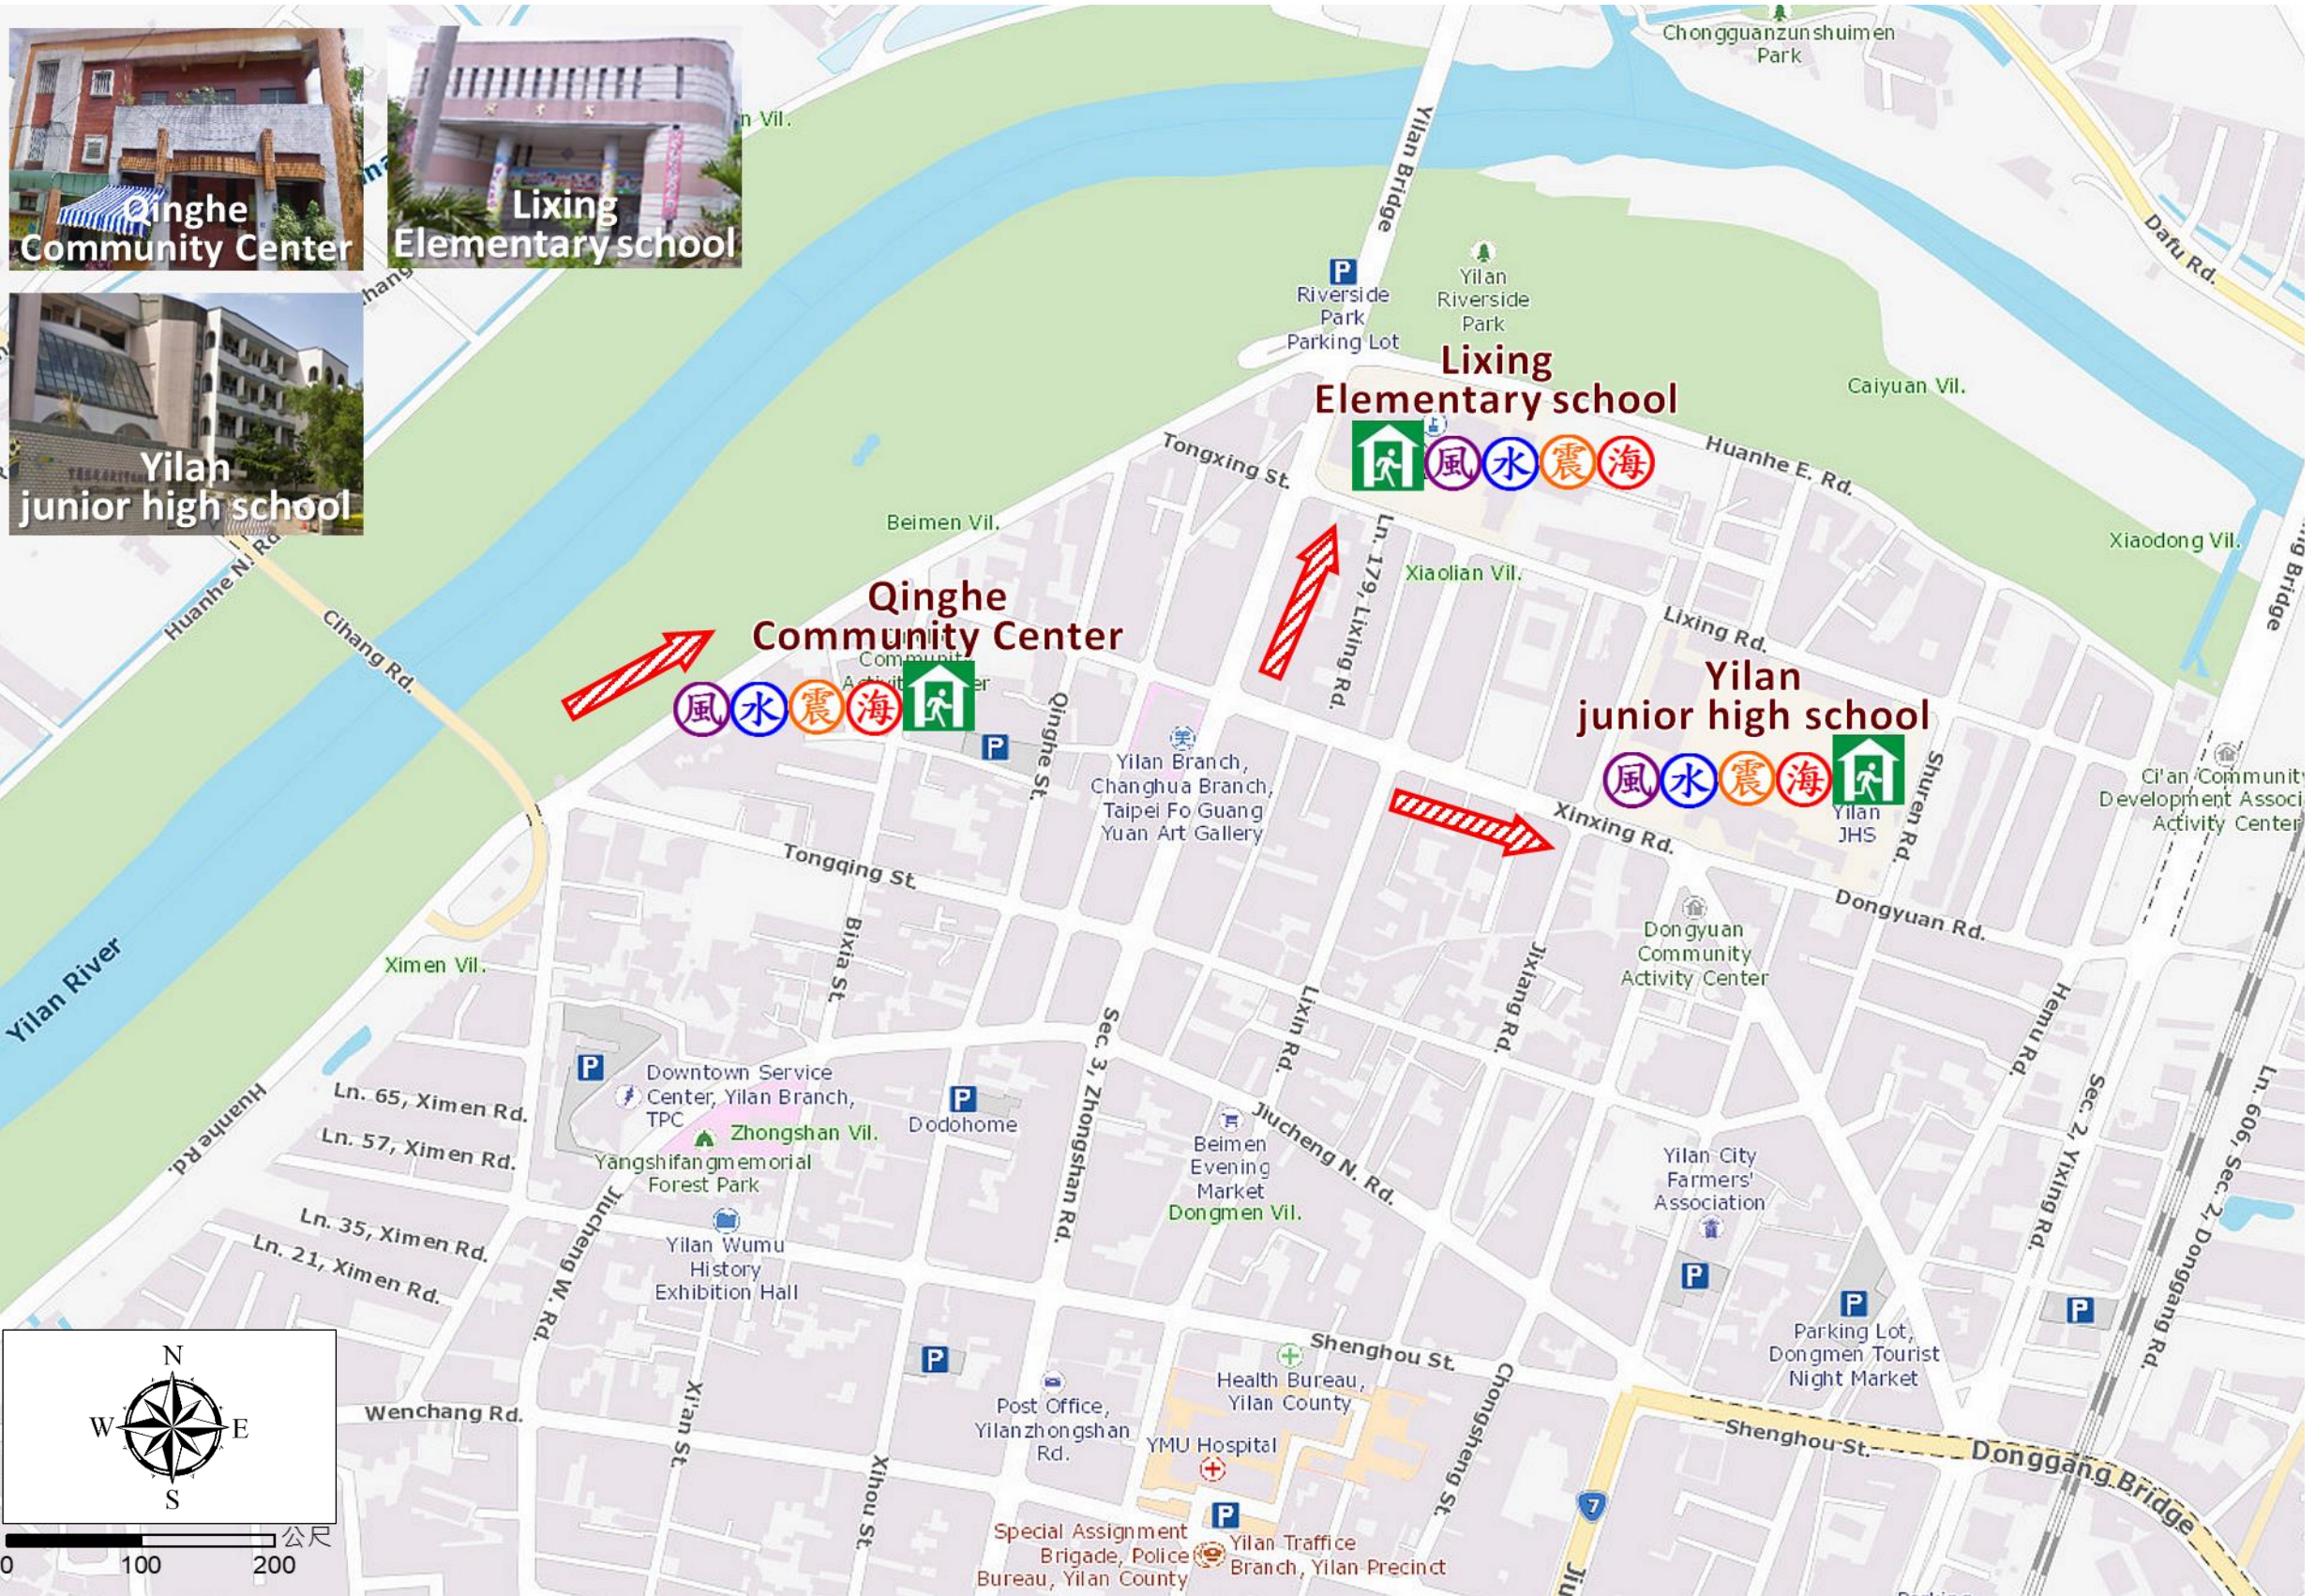

Beimen Village Evacuation Route

No. 1000201-023

DPR Info. List
Beimen Vil. Info.
Population: 1,207
Disaster Response Unit
1. Emergency Operation Center Tel: 03-9325164
2. Chief of Village: 陳正人 CHEN ZHENG REN Tel: 03-9351257 Cell:0921-060123
3. Xincheng Police station Tel: 03-9284087
4. FD Yilan Branch Tel: 03-9322225
5. Police 110, FD 119
6. Road Department Tel: 03-9882058

Made by Yilan County Fire Dep.

Legends	Disaster relevant		Facility	
	Evac. Direction	Disaster warning sign spot	Indoor Shelter	Disaster category