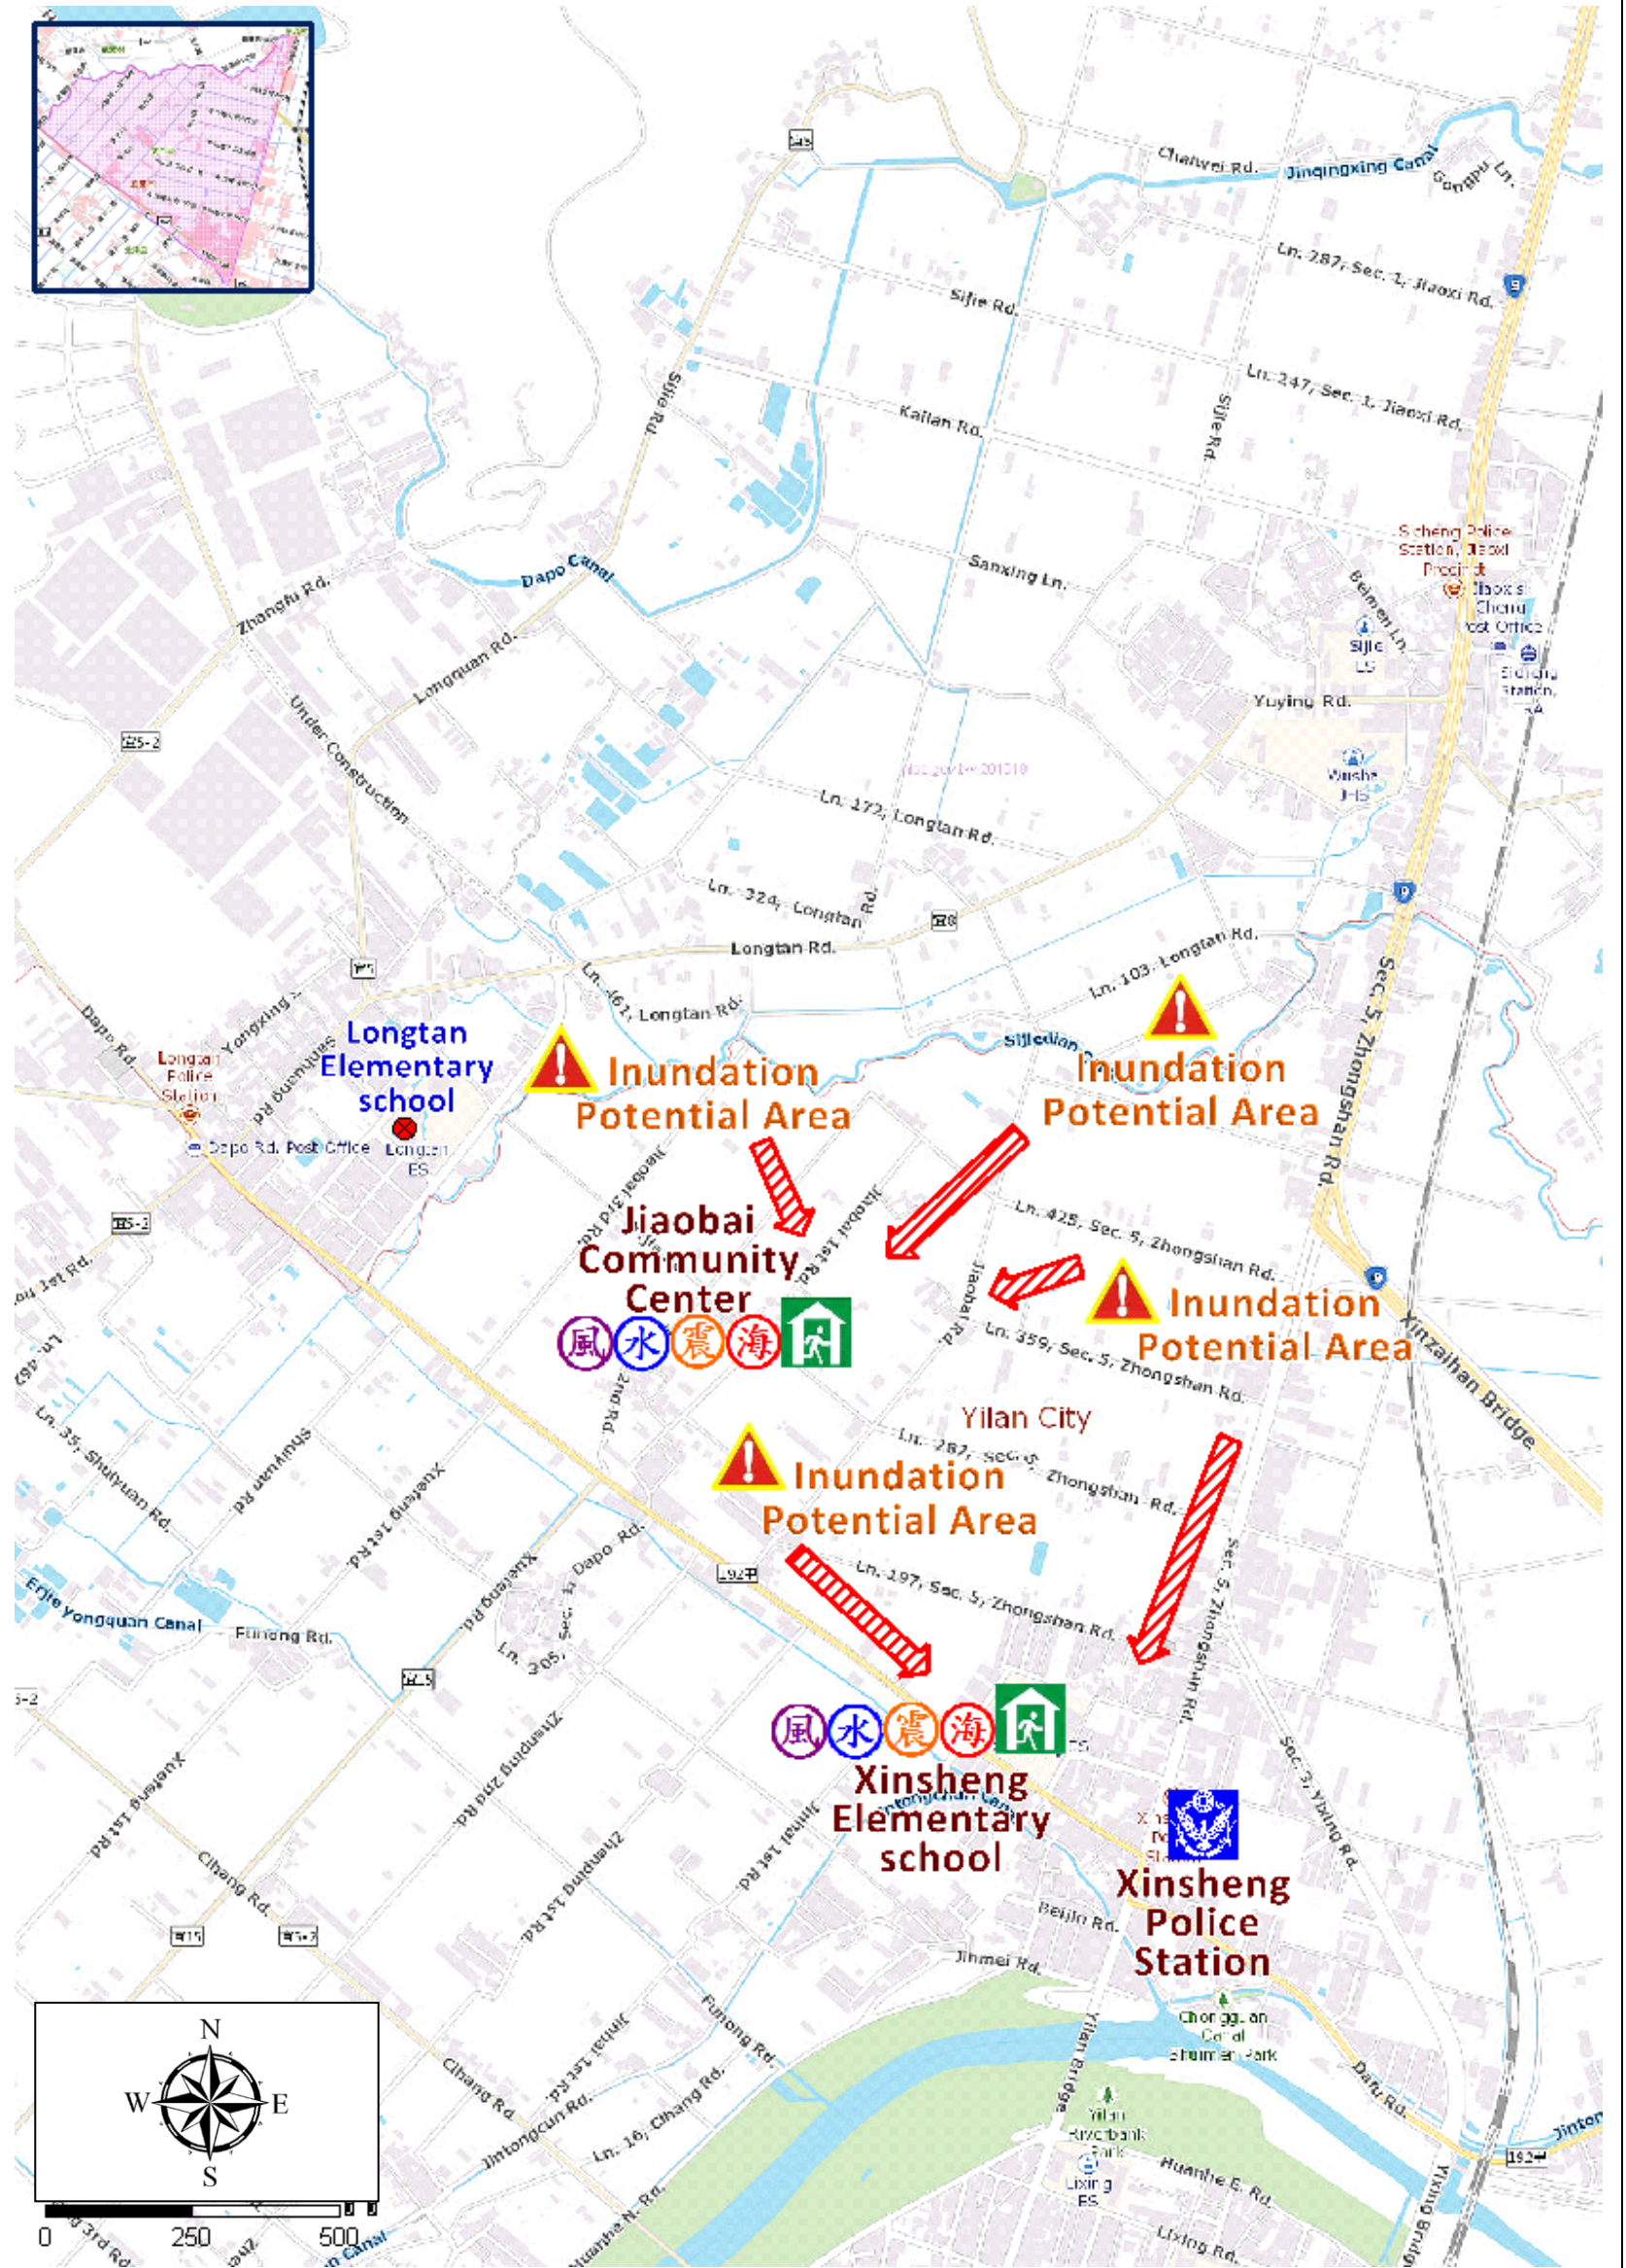

Jiaobai Village Evacuation Route

No. 1000201-020

DPR Info. List
Vil. Info.
Population: 2,638
Disaster Response Unit
1. Emergency Operation Center Tel: 03-9325164
2. Chief of Village: 游舜超 YOU SHUN CHAO Tel:03-9285047 Cell: 0910-058931
3. Xinsheng Police station Tel: 03-9284087
4. FD Yilan Branch Tel: 03-9322225
5. Police 110, FD 119
6. Road Department Tel: 03-9882058

DPR Info.
1. Agency of Rural Development & Soil and Water Conservation, MOA https://www.ardswc.gov.tw/Home/
2. Water Resources Agency, MOEA http://www.wra.gov.tw/
3. Central Weather Administration https://www.cwa.gov.tw/V8/C/
4. Yilan County FD http://fire.e-land.gov.tw/
5. Yilan City Office http://www.ilancity.gov.tw/

Shelters

Xinsheng Elementary school Stad.
Area: 1494square meters
Cap.: 317ppl.
Addr.: 100, Sec. 1, Dapo Rd.
Contact: 陳孝昱
CHEN XIAO YU
Tel: 03-9325164#511

Jiaobai Community Center
Area: 330square meters
Cap.: 38ppl.
Addr.: 39-10, Jiaobai Rd.
Contact: 陳孝昱
CHEN XIAO YU
Tel: 03-9325164#511

Made by Yilan County Fire Dep.
Yilan City Office
March, 2024

Legends	Disaster relevant		Facility		
	Evac. Direction	Disaster warning sign spot	Indoor Shelter	Disaster category	Police station