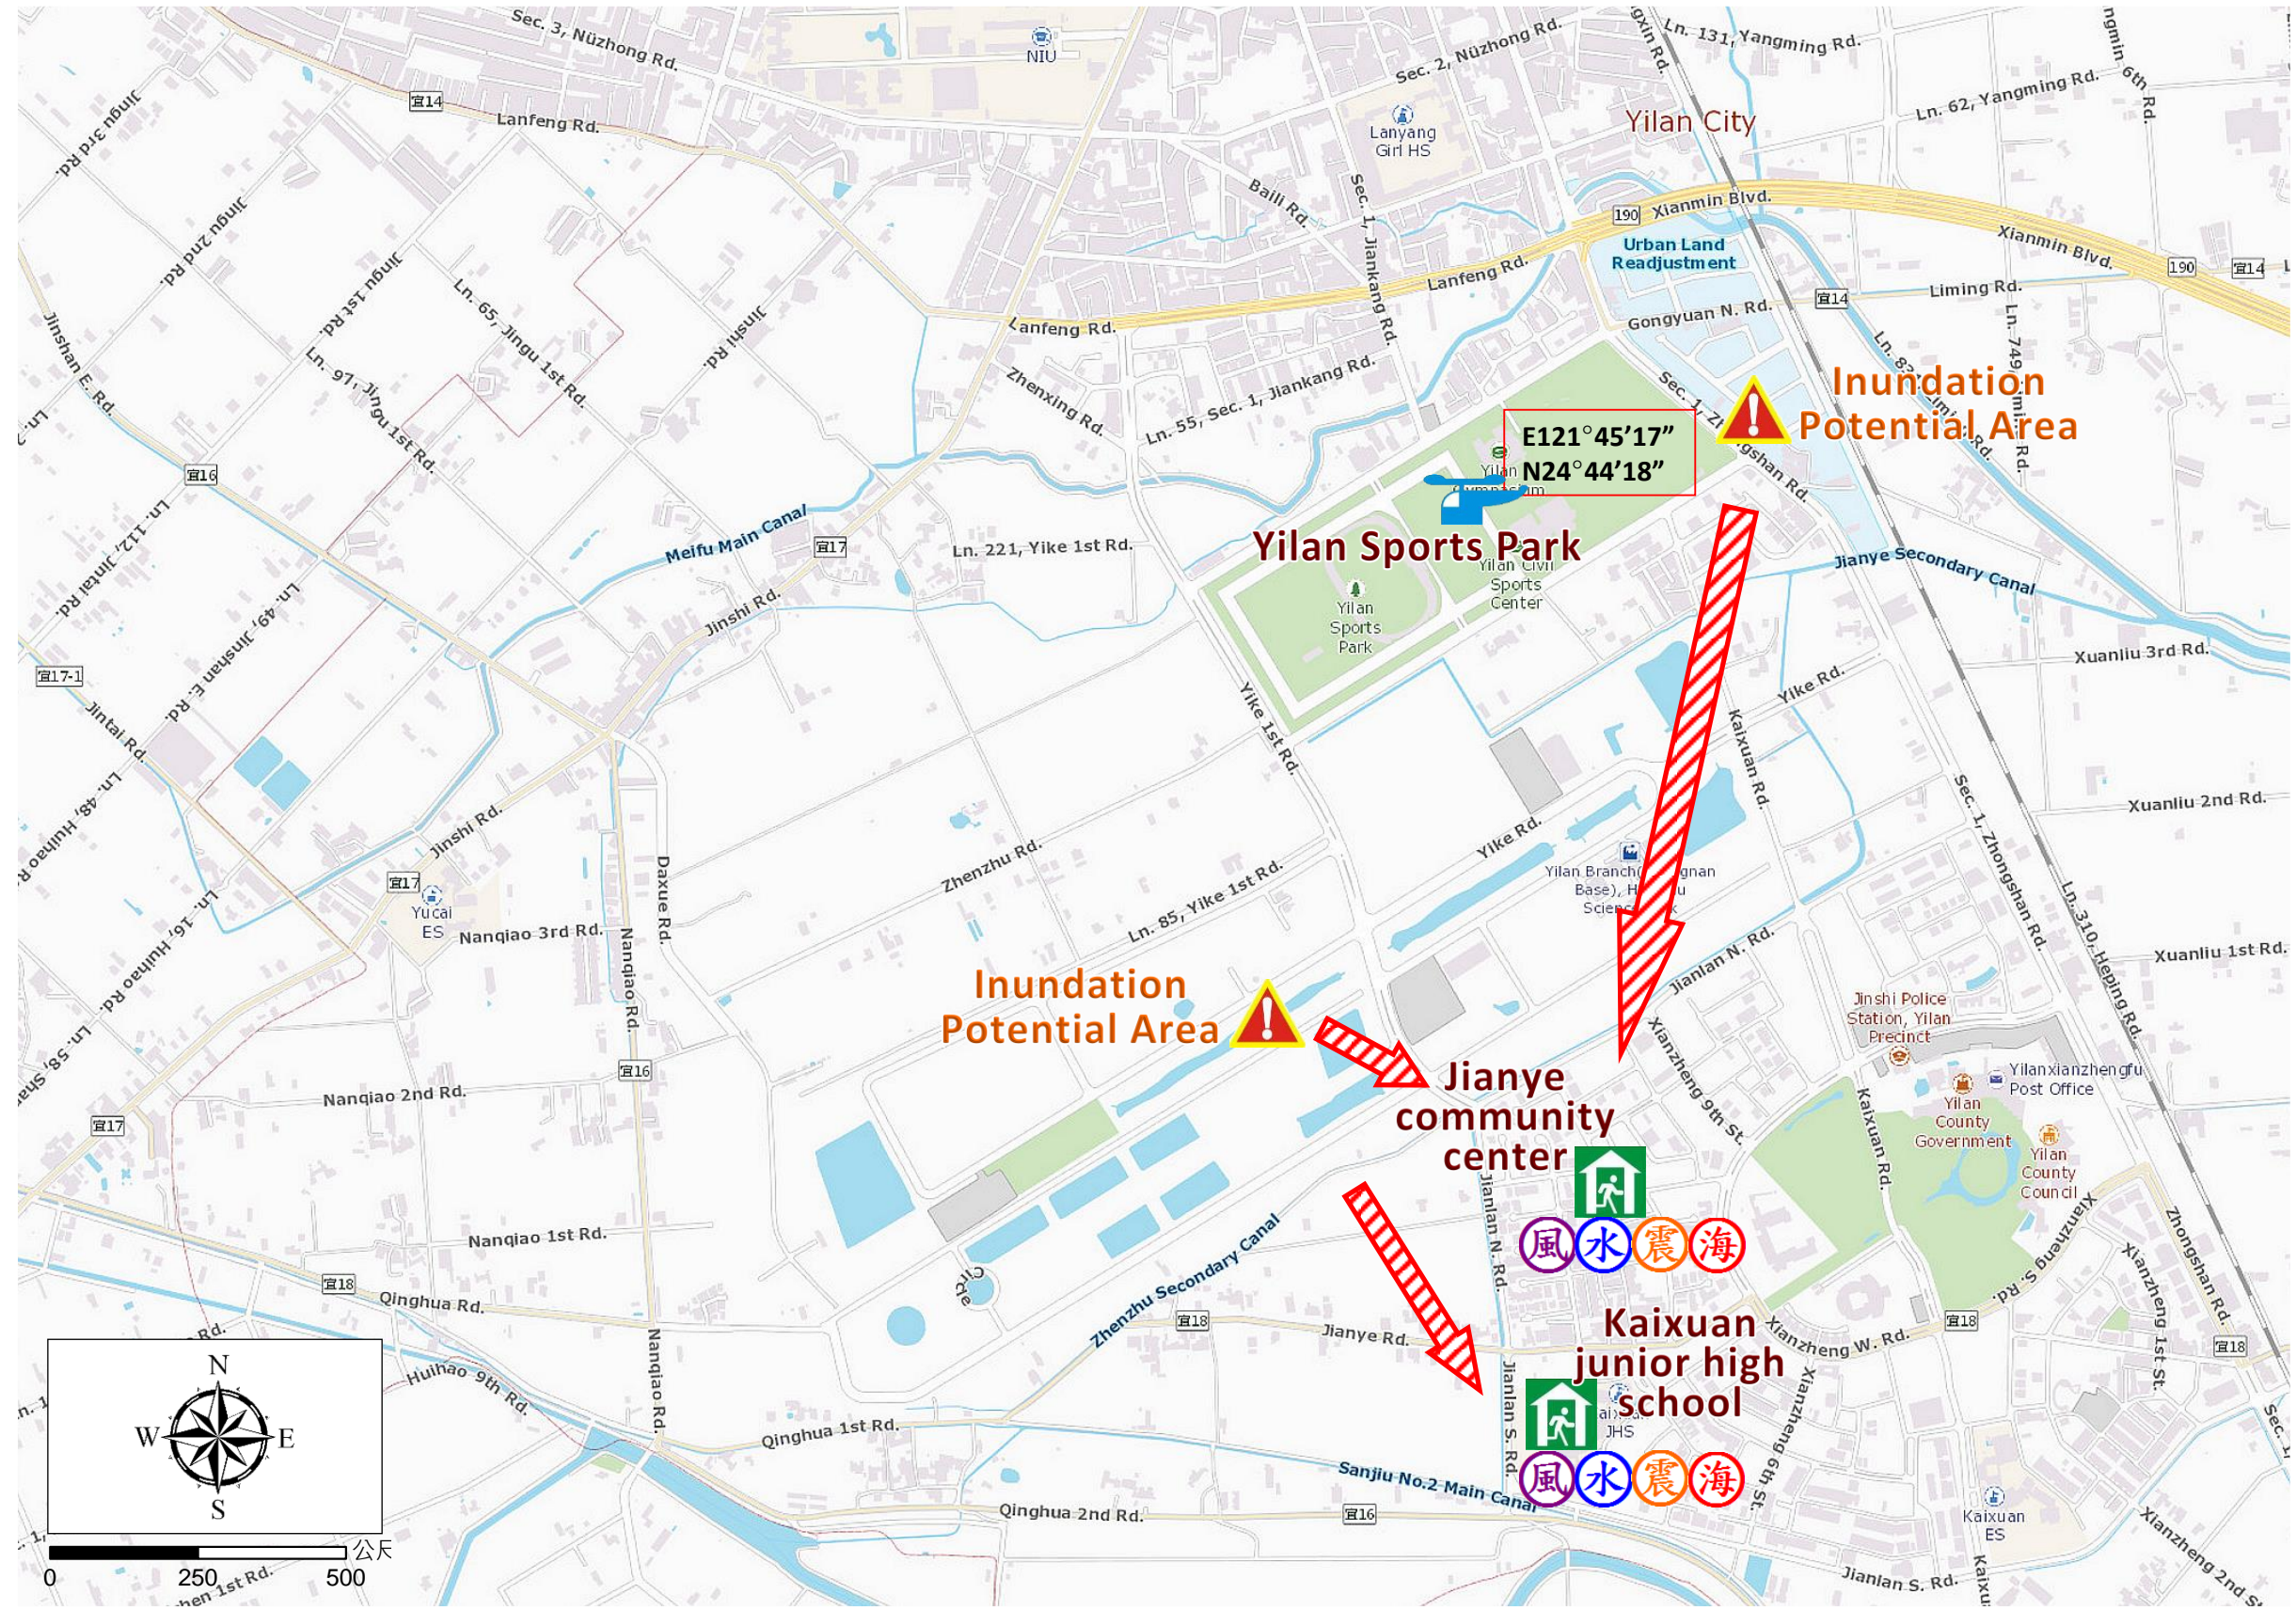

# Jianye Village Evacuation Route

No. 1000201-006

DPR Info. List
Jianye Vil. Info.
Population: 2,772
Disaster Response Unit
1. Emergency Operation Center Tel: 03-9325164
2. Chief of Village 李永 LI YONG Tel: 03-9251073 Cell: 0933-986998
3. Jinshi Police station Tel: 03-9252219
4. FD Yilan Branch Tel: 03-9322225
5. Police 110, FD 119
6. Road Department Tel: 03-9882058
DPR Info.
1. Agency of Rural Development & Soil and Water Conservation, MOA <a href="https://www.ardswc.gov.tw/Home/">https://www.ardswc.gov.tw/Home/</a>
2. Water Resources Agency, MOEA <a href="http://www.wra.gov.tw/">http://www.wra.gov.tw/</a>
3. Central Weather Administration <a href="https://www.cwa.gov.tw/V8/C/">https://www.cwa.gov.tw/V8/C/</a>
4. Yilan County FD <a href="http://fire.e-land.gov.tw/">http://fire.e-land.gov.tw/</a>
5. Yilan City Office <a href="http://www.ilancity.gov.tw/">http://www.ilancity.gov.tw/</a>
Shelters
Jianye community center Area: 390 square meters Cap.: 26 ppl/ Addr.: 57, Ln.86, JianyeRd. Contact: 陳孝昱 CHEN XIAO YU Tel: 03-9325164#511
Kaixuan Junior high school Hall Area: 773 square meters Cap.: 164 ppl. Addr: 1, Ln.50, Xianzheng 7th St. Contact: 陳孝昱 CHEN XIAO YU Tel: 03-9325164#511

Legends	Disaster relevant	Facility
		 (WGS84)

Made by Yilan County Fire Dep.  
Yilan City Office  
March, 2024

Evac. Direction

Disaster warning sign spot

Indoor Shelter

Helicopter landing zone

Disaster category