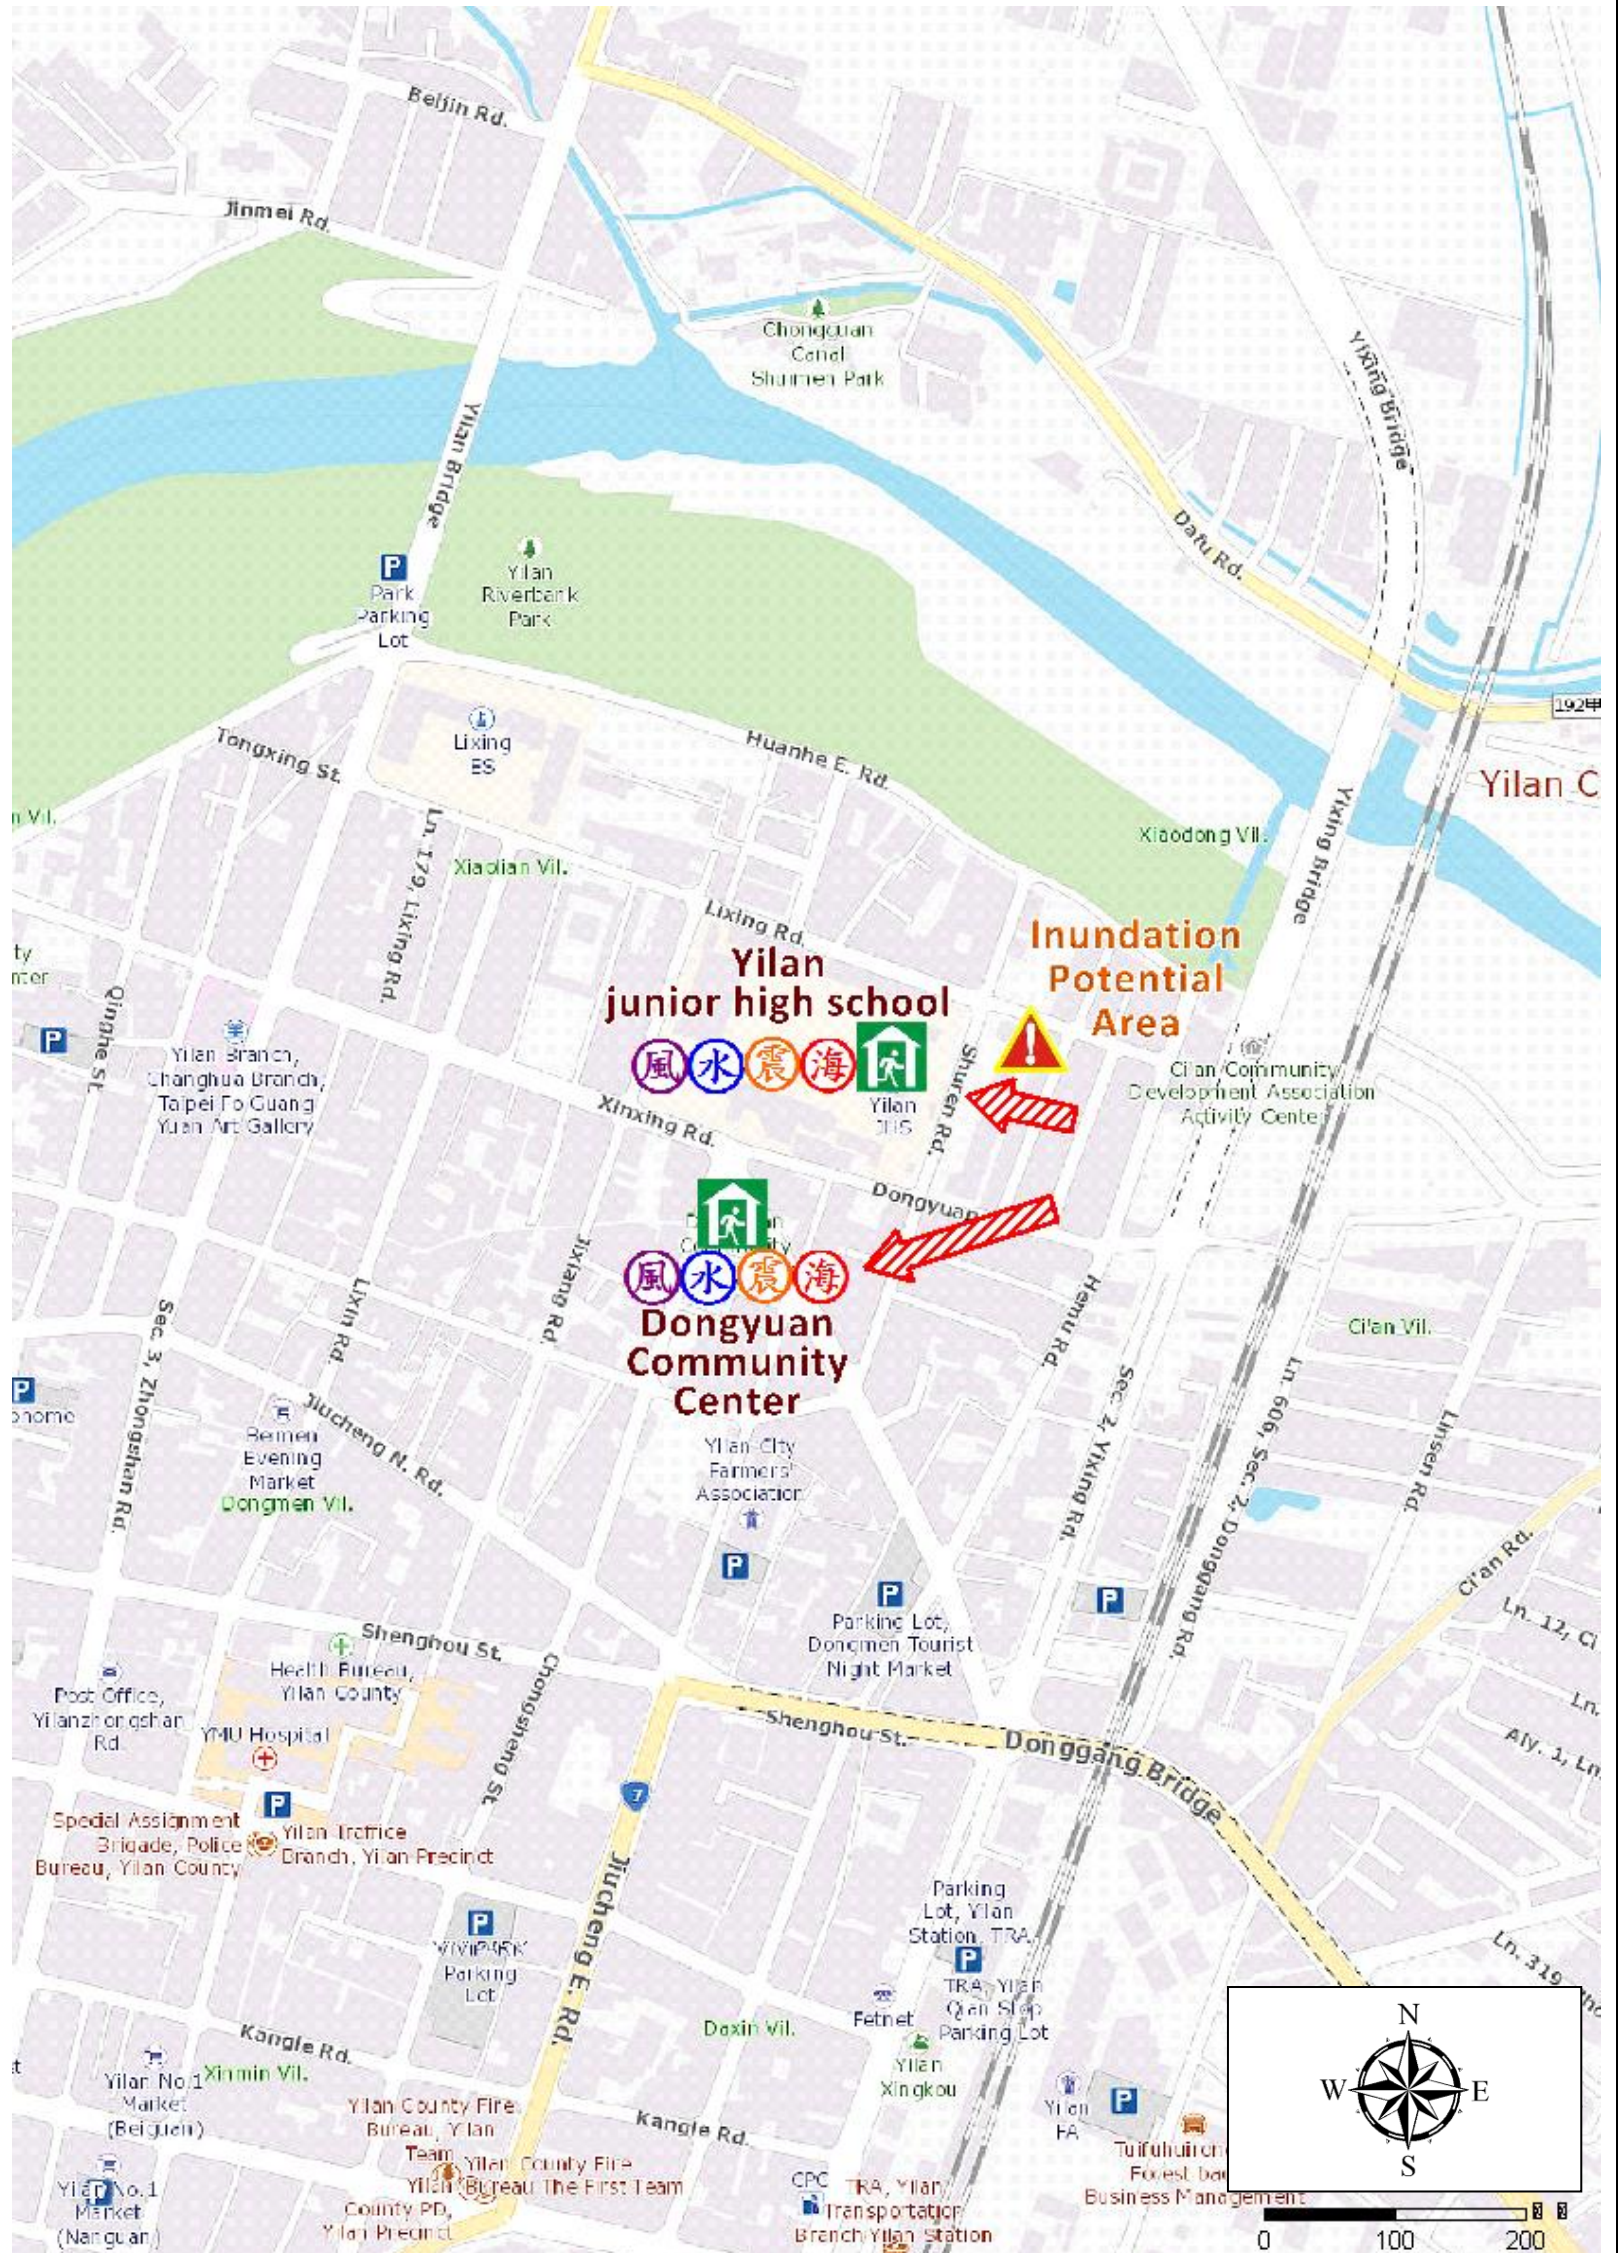

Legends	Disaster relevant	Facility
	Evac. Direction Disaster warning sign spot Indoor Shelter Disaster category