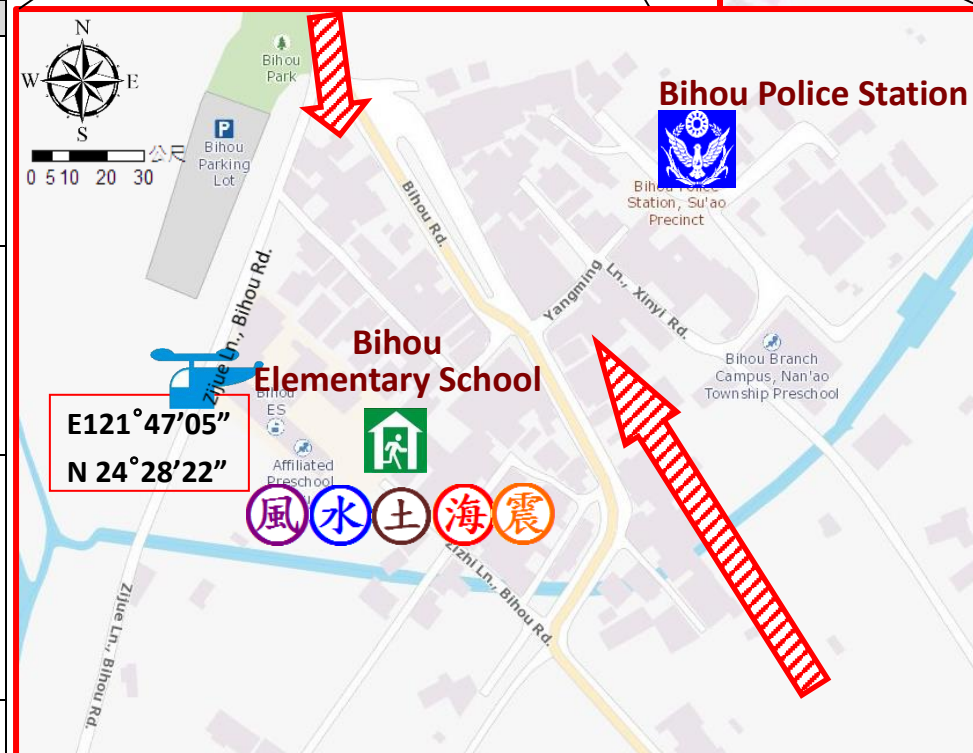

# Nan'ao Village Evacuation Route

No.1000212-001

DPR Info. List
Nan'ao Vil. Info.
Population: 1,273
Disaster Response Unit
1. Nan'ao Emergency Operation Center Tel: 03-9982691
2. Chief of Village 松亞倫 SONG YA LUN Tel:03-9981231 Cell:0955-038735
3. Nan'ao Police Station Tel: 03-9981120
4. Nan'ao Fire Branch Tel: 03-9981119
5. Police 110, FD 119
6. Road Department Tel: 03-9982161~3
DPR Info.
1. Agency of Rural Development & Soil and Water Conservation, MOA <a href="https://www.ardswc.gov.tw/Home/">https://www.ardswc.gov.tw/Home/</a>
2. Water Resources Agency, MOEA <a href="http://www.wra.gov.tw/">http://www.wra.gov.tw/</a>
3. Central Weather Administration <a href="https://www.cwa.gov.tw/V8/C/">https://www.cwa.gov.tw/V8/C/</a>
4. Yilan County FD <a href="http://fire.e-land.gov.tw/">http://fire.e-land.gov.tw/</a>
5. Nan'ao Township Office <a href="http://nanao.e-land.gov.tw/">http://nanao.e-land.gov.tw/</a>
Shelters
Nan'ao Township Office Area: 38 square meters Cap.: 30 ppl. Addr.: 381, Sec. 2, Suhua Rd. Contact: 曾賜恩 TSENG SIH EN Tel:03-9981915
Nan'ao Junior High School Area: 1152 square meters Cap.: 245 ppl. Addr.: 301, Sec. 2, Suhua Rd. Contact: 曾賜恩 TSENG SIH EN Tel:03-9981915
Nan'ao Elementary school covered playground Area: 400 square meters Cap.: 75 ppl. Addr.: 15, Zhongzheng Rd. Contact: 曾賜恩 TSENG SIH EN Tel:03-9981915
Bihou Elementary School Area: 200 square meters Cap.: 43 ppl. Addr.: 38, Zijue Ln., Bihou Rd. Contact: 曾賜恩 TSENG SIH EN Tel:03-9981915
Made by Yilan County Fire Dep. Nan'ao Township Office

Legends	Disaster relevant	Facility

March, 2024		Evac. Direction	Disaster warning sign spot	Indoor Shelter	Disaster category	Police station	Fire Branch	Helicopter Landing Zone
-------------	--	-----------------	----------------------------	----------------	-------------------	----------------	-------------	-------------------------