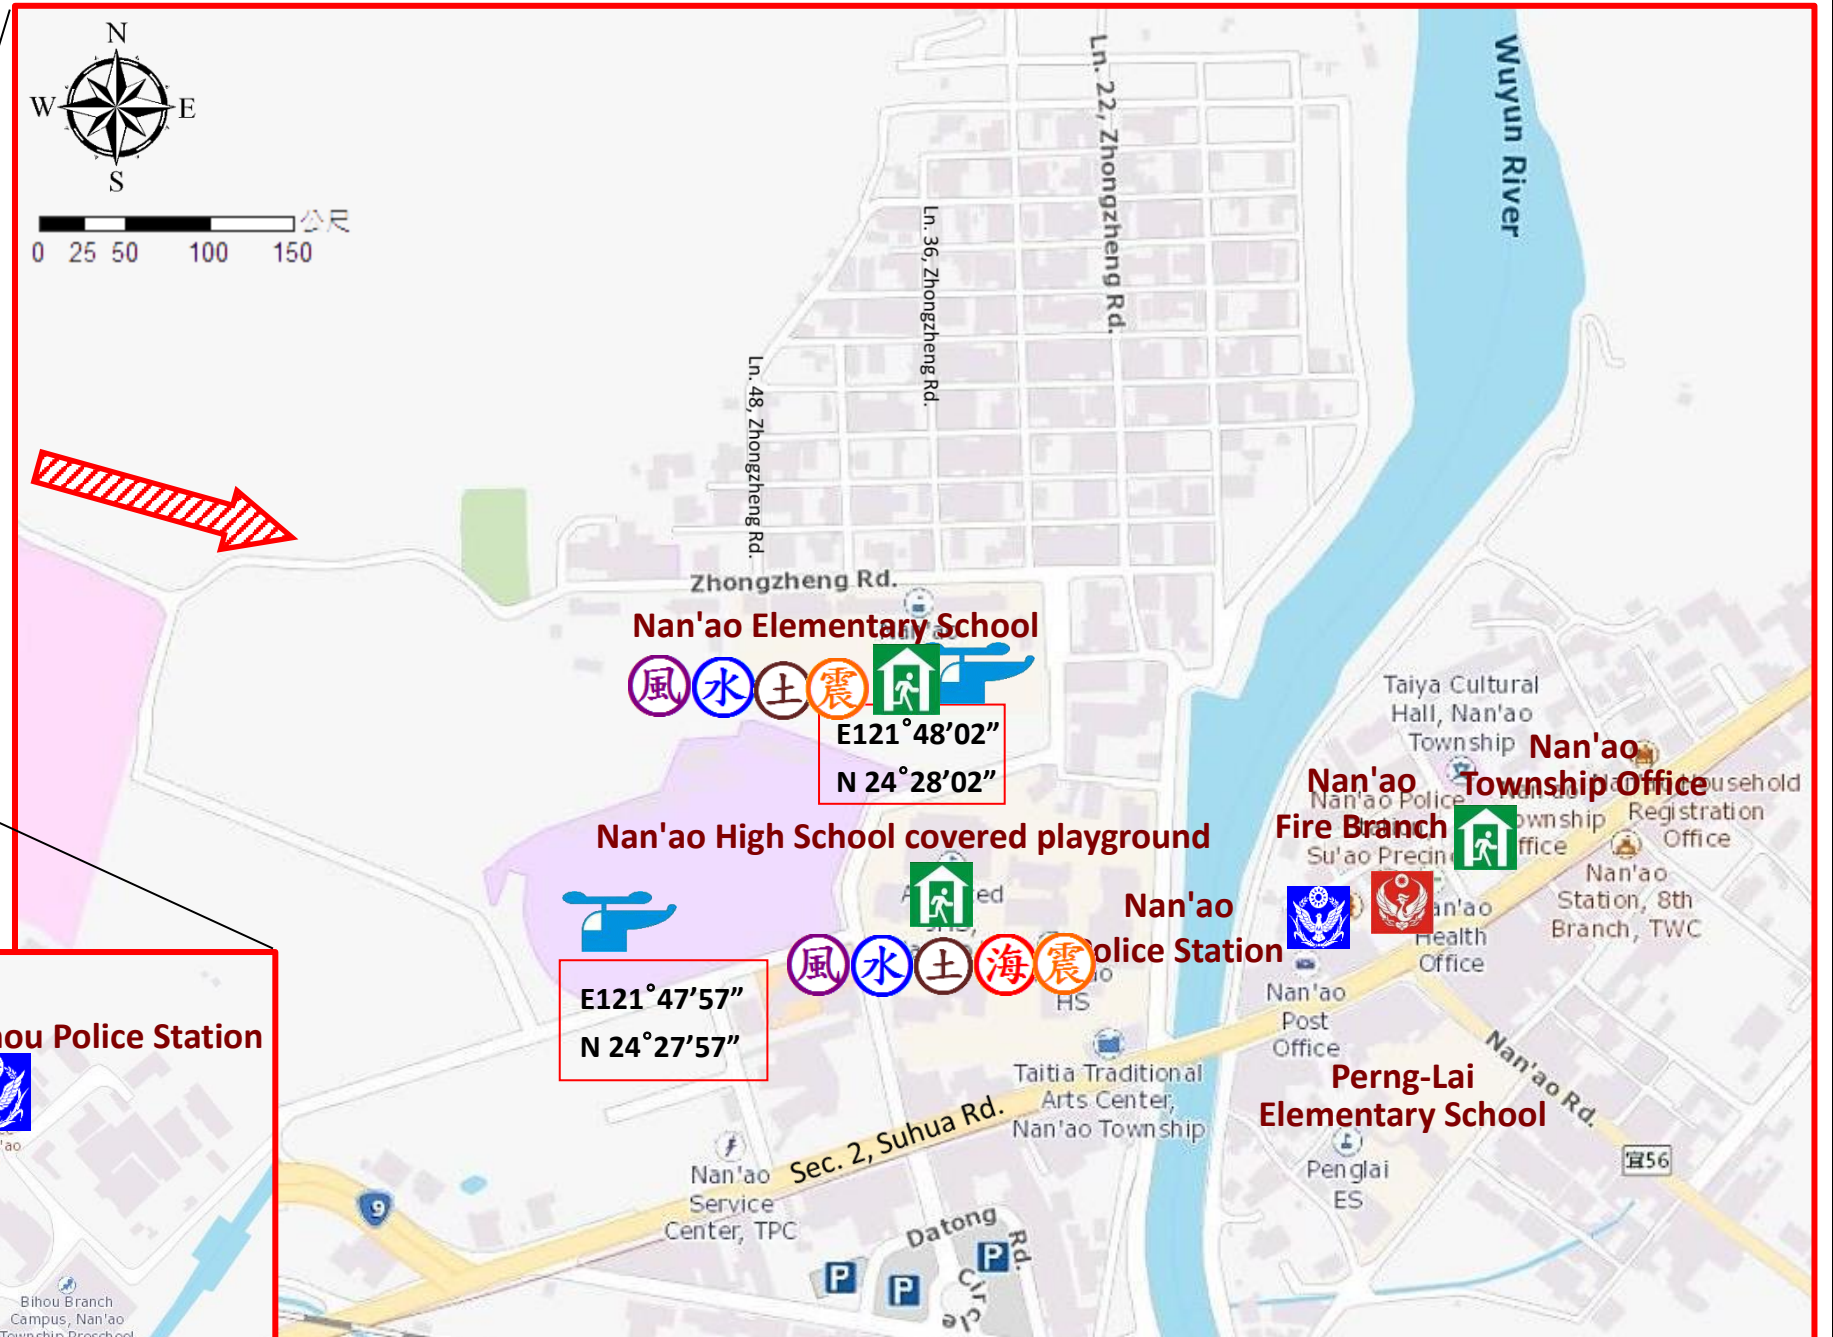

# Nan'ao Village Evacuation Route

No.1000212-001

DPR Info. List
Nan'ao Vil. Info.
Population: 1,273
Disaster Response Unit
1. Nan'ao Emergency Operation Center Tel: 03-9982691
2. Chief of Village 松亞倫 SONG YA LUN Tel:03-9981231 Cell:0955-038735
3. Nan'ao Police Station Tel: 03-9981120
4. Nan'ao Fire Branch Tel: 03-9981119
5. Police 110, FD 119
6. Road Department Tel: 03-9982161~3
DPR Info.
1. Agency of Rural Development & Soil and Water Conservation, MOA <a href="https://www.ardswc.gov.tw/Home/">https://www.ardswc.gov.tw/Home/</a>
2. Water Resources Agency, MOEA <a href="http://www.wra.gov.tw/">http://www.wra.gov.tw/</a>
3. Central Weather Administration <a href="https://www.cwa.gov.tw/V8/C/">https://www.cwa.gov.tw/V8/C/</a>
4. Yilan County FD <a href="http://fire.e-land.gov.tw/">http://fire.e-land.gov.tw/</a>
5. Nan'ao Township Office <a href="http://nanao.e-land.gov.tw/">http://nanao.e-land.gov.tw/</a>
Shelters
Nan'ao Township Office Area: 38 square meters Cap.: 30 ppl. Addr.: 381, Sec. 2, Suhua Rd. Contact: 曾賜恩 TSENG SIH EN Tel:03-9981915
Nan'ao Junior High School Area: 1152 square meters Cap.: 245 ppl. Addr.: 301, Sec. 2, Suhua Rd. Contact: 曾賜恩 TSENG SIH EN Tel:03-9981915
Nan'ao Elementary school covered playground Area: 400 square meters Cap.: 75 ppl. Addr.: 15, Zhongzheng Rd. Contact: 曾賜恩 TSENG SIH EN Tel:03-9981915
Bihou Elementary School Area: 200 square meters Cap.: 43 ppl. Addr.: 38, Zijue Ln., Bihou Rd. Contact: 曾賜恩 TSENG SIH EN Tel:03-9981915
Made by Yilan County Fire Dep. Nan'ao Township Office

Legends	Disaster relevant	Facility

March, 2024		Evac. Direction	Disaster warning sign spot	Indoor Shelter	Disaster category	Police station	Fire Branch	Helicopter Landing Zone
-------------	--	-----------------	----------------------------	----------------	-------------------	----------------	-------------	-------------------------