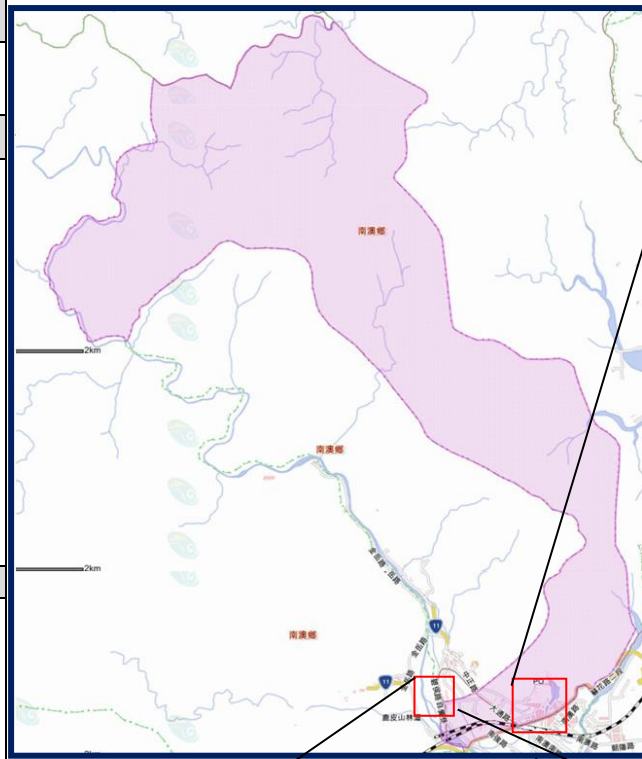

# Nan'ao Village Evacuation Route

No.1000212-001

DPR Info. List
Nan'ao Vil. Info.
Population: 1,273
Disaster Response Unit
1. Nan'ao Emergency Operation Center Tel: 03-9982691
2. Chief of Village 松亞倫 SONG YA LUN Tel:03-9981231 Cell:0955-038735
3. Nan'ao Police Station Tel: 03-9981120
4. Nan'ao Fire Branch Tel: 03-9981119
5. Police 110, FD 119
6. Road Department Tel: 03-9982161~3
DPR Info.
1. Agency of Rural Development & Soil and Water Conservation, MOA <a href="https://www.ardswc.gov.tw/Home/">https://www.ardswc.gov.tw/Home/</a>
2. Water Resources Agency, MOEA <a href="http://www.wra.gov.tw/">http://www.wra.gov.tw/</a>
3. Central Weather Administration <a href="https://www.cwa.gov.tw/V8/C/">https://www.cwa.gov.tw/V8/C/</a>
4. Yilan County FD <a href="http://fire.e-land.gov.tw/">http://fire.e-land.gov.tw/</a>
5. Nan'ao Township Office <a href="http://nanao.e-land.gov.tw/">http://nanao.e-land.gov.tw/</a>
Shelters
Nan'ao Township Office Area: 38 square meters Cap.: 30 ppl. Addr.: 381, Sec. 2, Suhua Rd. Contact: 曾賜恩 TSENG SIH EN Tel:03-9981915
Nan'ao Junior High School Area: 1152 square meters Cap.: 245 ppl. Addr.: 301, Sec. 2, Suhua Rd. Contact: 曾賜恩 TSENG SIH EN Tel:03-9981915
Nan'ao Elementary school covered playground Area: 400 square meters Cap.: 75 ppl. Addr.: 15, Zhongzheng Rd. Contact: 曾賜恩 TSENG SIH EN Tel:03-9981915
Bihou Elementary School Area: 200 square meters Cap.: 43 ppl. Addr.: 38, Zijue Ln., Bihou Rd. Contact: 曾賜恩 TSENG SIH EN Tel:03-9981915
Made by Yilan County Fire Dep. Nan'ao Township Office

Legends	Disaster relevant	Facility

March, 2024		Evac. Direction	Disaster warning sign spot	Indoor Shelter	Disaster category	Police station	Fire Branch	Helicopter Landing Zone
-------------	--	-----------------	----------------------------	----------------	-------------------	----------------	-------------	-------------------------