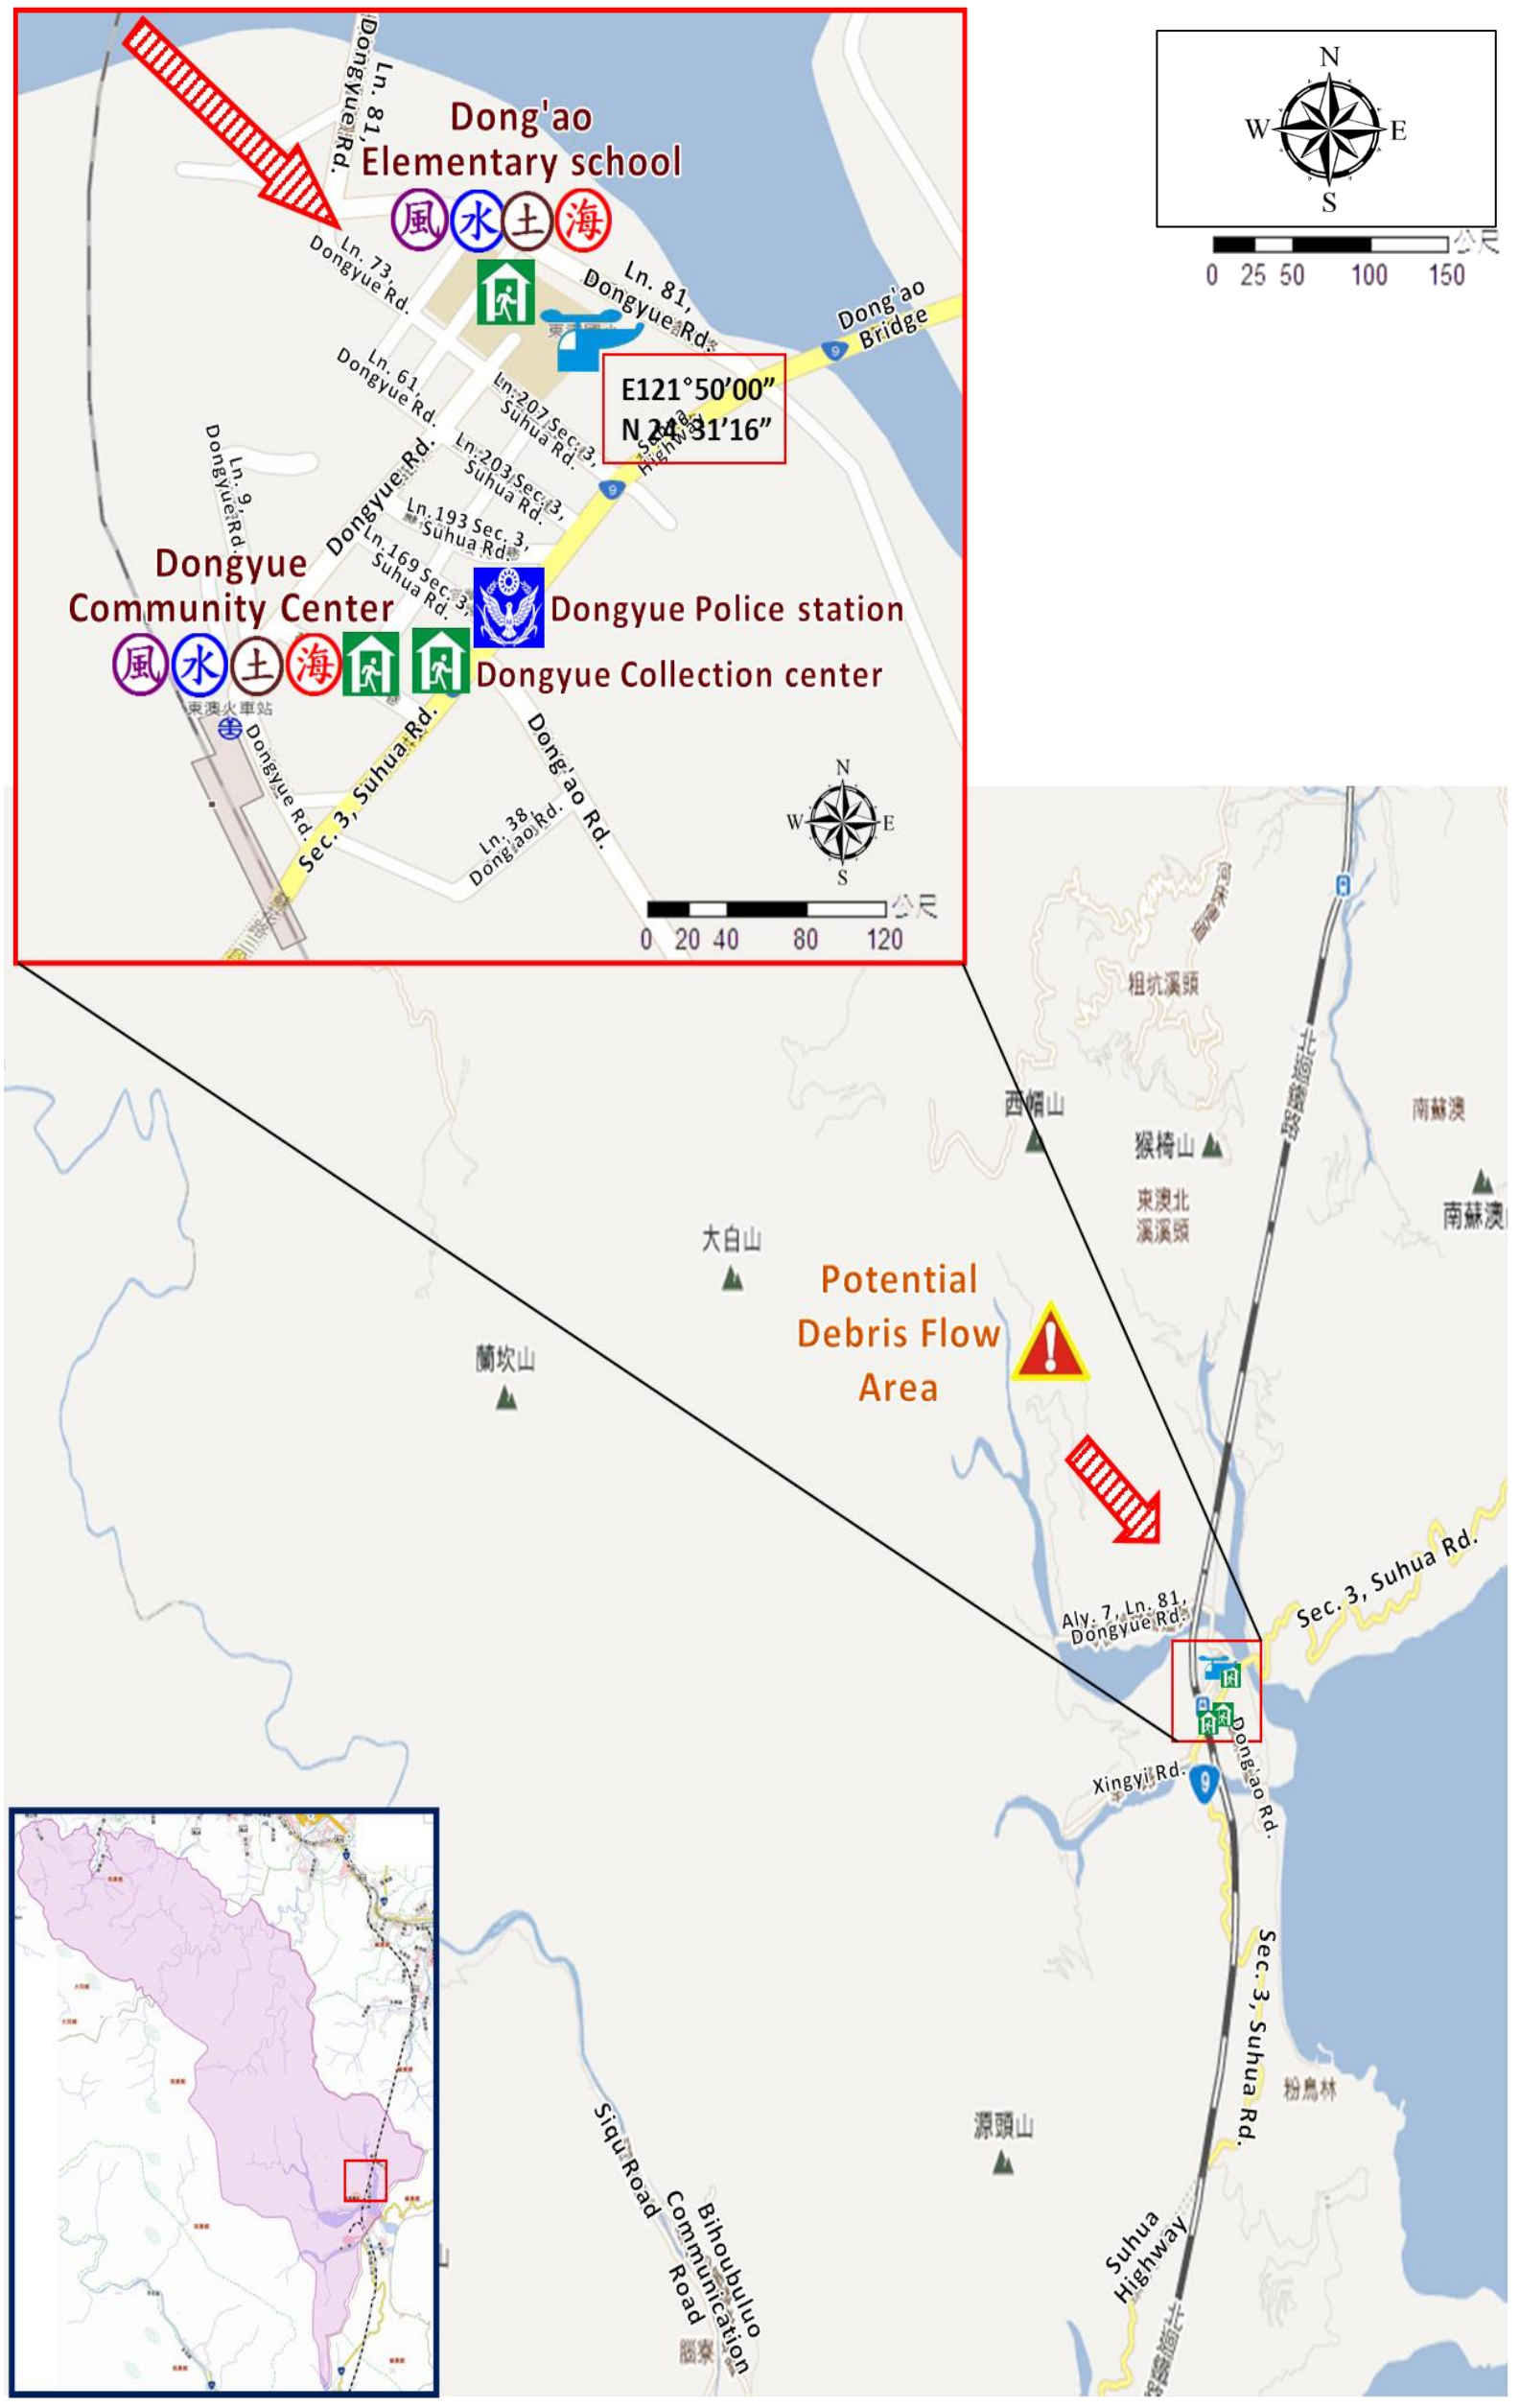

# Dongyue Village Evacuation Route

No.1000212-003

DPR Info. List
Dongyue Vil. Info.
Population: 541
Disaster Response Unit
1. Nan'ao Emergency Operation Center Tel: 03-9982691
2. Chief of Village 黃誠福 HUANG CHENG FU Tel: 03-9986255 Cell:0937-163175
3. Dong'ao Police station Tel: 03-9986080
4. Suao Fire Branch Tel: 03-9964119
5. Police 110, FD 119
6. Road Department Tel: 03-9982161~3
DPR Info.
1. Agency of Rural Development & Soil and Water Conservation, MOA <a href="https://www.ardswc.gov.tw/Home/">https://www.ardswc.gov.tw/Home/</a>
2. Water Resources Agency, MOEA <a href="http://www.wra.gov.tw/">http://www.wra.gov.tw/</a>
3. Central Weather Administration <a href="https://www.cwa.gov.tw/V8/C/">https://www.cwa.gov.tw/V8/C/</a>
4. Yilan County FD <a href="http://fire.e-land.gov.tw/">http://fire.e-land.gov.tw/</a>
1. Nan'ao Township Office <a href="http://nanao.e-land.gov.tw/">http://nanao.e-land.gov.tw/</a>
Shelters
Dongyue Good Gathering hut Area: 200square meters Cap.: 66ppl. Addr.: 141, Sec. 3, Suhua Rd. Contact:曾賜恩 TSENG SIH EN Tel:03-9981915
Dong'ao Elementary school covered playground Area: 400square meters Cap.: 38ppl. Addr.: 209, Sec.3 , Suhua Rd. Contact:曾賜恩 TSENG SIH EN Tel:03-9981915
Made by Yilan County Fire Dep. Nan'ao Township Office March, 2024

Legends	Disaster relevant	Facility

(WGS84)

	Evac. Direction 	Disaster warning sign spot	Indoor Shelter	Disaster category	Police station	Helicopter Landing Zone
--	---	----------------------------	----------------	-------------------	----------------	-------------------------