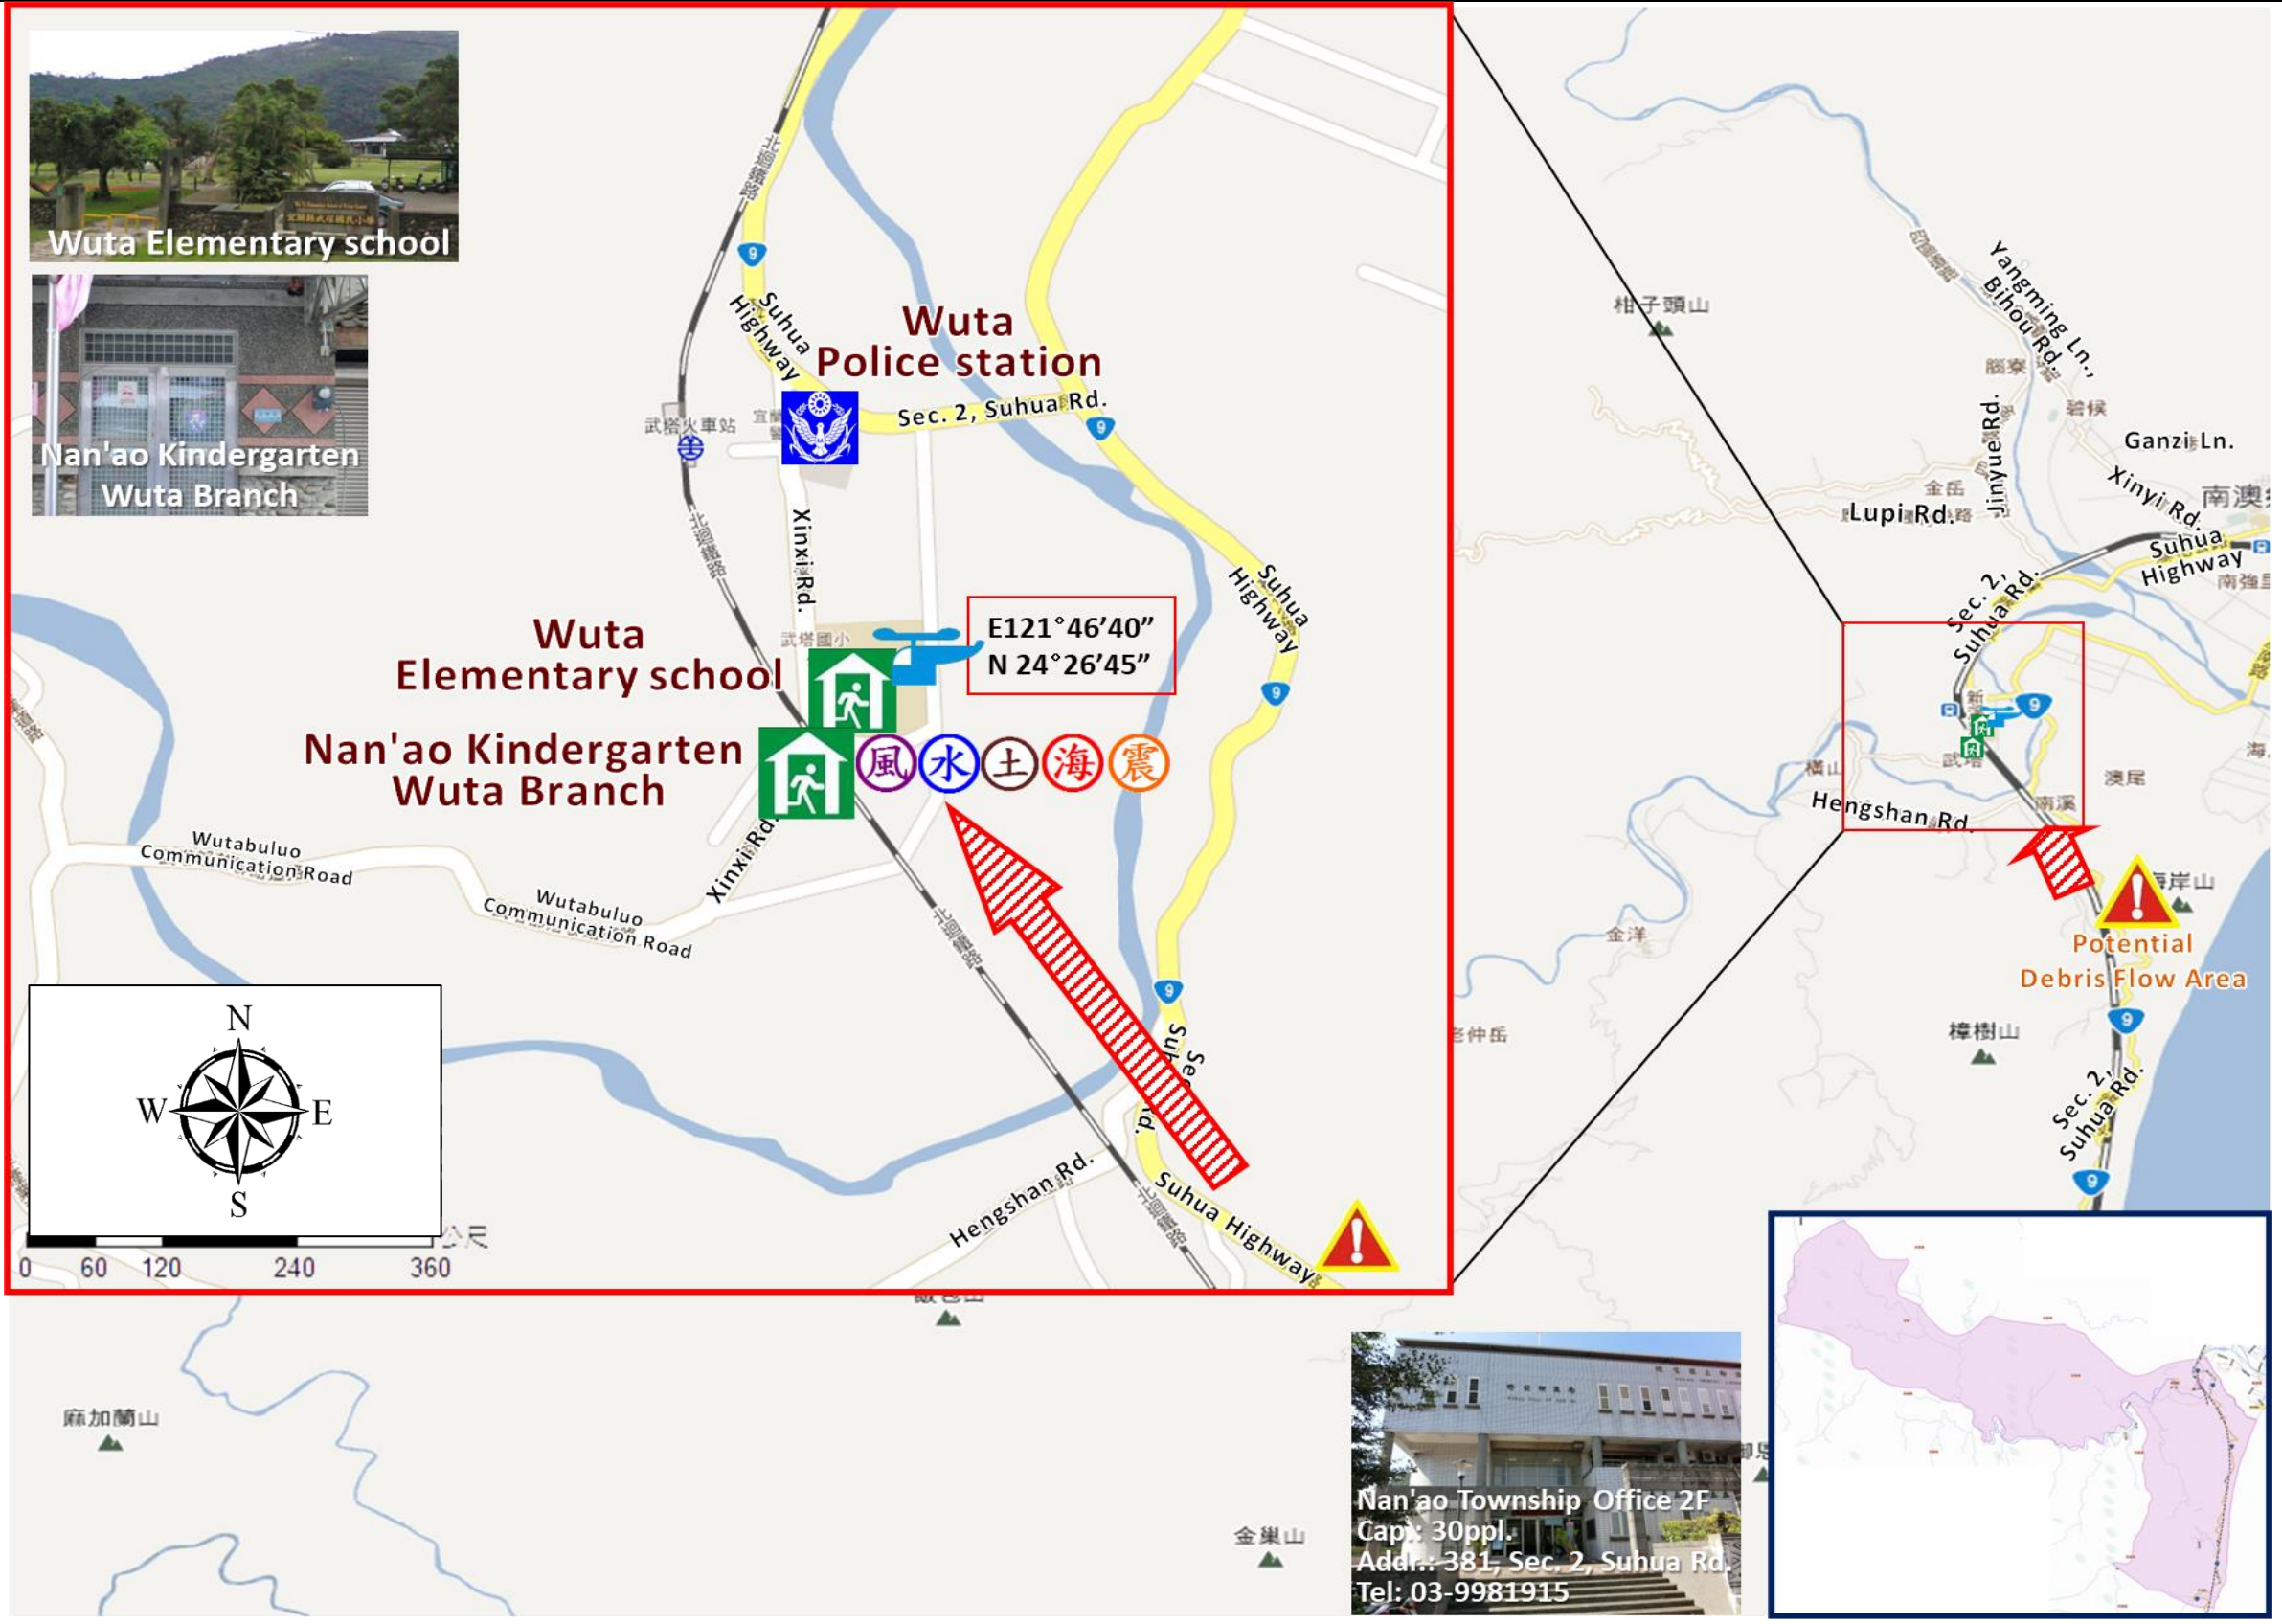

Wuta Village Evacuation Route

No.1000212-005

Legends	Disaster relevant		Facility		
	Evac. Direction	Disaster warning sign spot	Indoor Shelter	Disaster category	Police station

DPR Info. List
Wuta Vil. Info.
Population: 433
Disaster Response Unit
1. Nan'ao Emergency Operation Center Tel: 03-9982691
2. Chief of Village 曹約伯 CAO YUE BO Tel: 03-9981861 Cell:0988-220981
3. Wuta Police station Tel: 03-9981902
4. Nan'ao Fire Branch Tel: 03-9981119
5. Police 110, FD 119
6. Road Department Tel: 03-9982161~3
DPR Info.
1. Agency of Rural Development & Soil and Water Conservation, MOA https://www.ardswc.gov.tw/Home/
2. Water Resources Agency, MOEA http://www.wra.gov.tw/
3. Central Weather Administration https://www.cwa.gov.tw/V8/C/
4. Yilan County FD http://fire.e-land.gov.tw/
5. Nan'ao Township Office http://nanao.e-land.gov.tw/
Shelters
Nan'ao Kindergarten Wuta Branch Area: 105square meters Cap.: 22ppl. Addr.: 7, Wenquan Ln., Xinxi Rd. Contact:曾賜恩 TSENG SIH EN Tel:03-9981915
Wuta Elementary school covered playground Area: 140square meters Cap.: 30ppl. Addr.: 1, Xinxi Rd. Contact:曾賜恩 TSENG SIH EN Tel:03-9981915
Made by Yilan County Fire Dep. Nan'ao Township Office