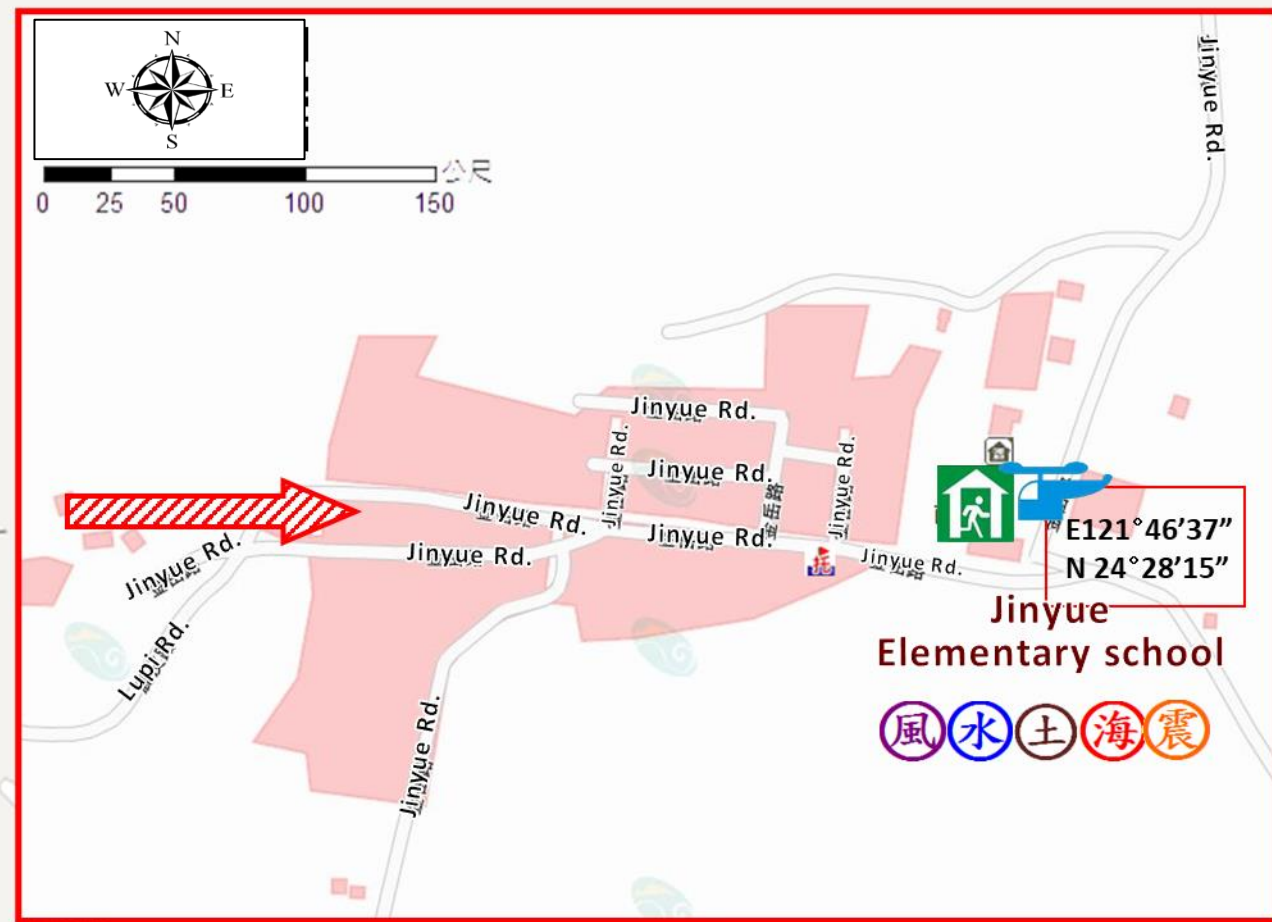

Jinyue Village Evacuation Route

No.1000212-004

DPR Info. List
Jinyue Vil. Info.
Population: 534
Disaster Response Unit
1. Nan'ao Emergency Operation Center Tel: 03-9982691
2. Chief of Village 夏政財 XIA ZHENG CAI Tel: 03-9981862 Cell:0911-310008
3. Bihou Village Police station Tel: 03-9981903
4. Nan'ao Fire Branch Tel: 03-9981119
5. Police 110, FD 119
6. Road Department Tel: 03-9982161~3
DPR Info.
1. Agency of Rural Development & Soil and Water Conservation, MOA https://www.ardswc.gov.tw/Home/
2. Water Resources Agency, MOEA http://www.wra.gov.tw/
3. Central Weather Administration https://www.cwa.gov.tw/V8/C/
4. Yilan County FD http://fire.e-land.gov.tw/
5. Nan'ao Township Office http://nanao.e-land.gov.tw/
Shelters
Jinyue Elementary school covered playground Area: 180square meters Cap.: 28ppl. Addr.: 2, Jinyue Rd. Contact:曾賜恩 TSENG SIH EN Tel:03-9981915
Nan'ao High School Cap.: 245ppl. Addr.: 301, Sec.2 , Suhua Rd. Contact:曾賜恩 TSENG SIH EN Tel:03-9981915
Made by Yilan County Fire Dep. Nan'ao Township Office

Legends	Disaster relevant		Facility			
	Evac. Direction	Disaster warning sign spot	Indoor Shelter	Disaster category	Police station	Fire Branch