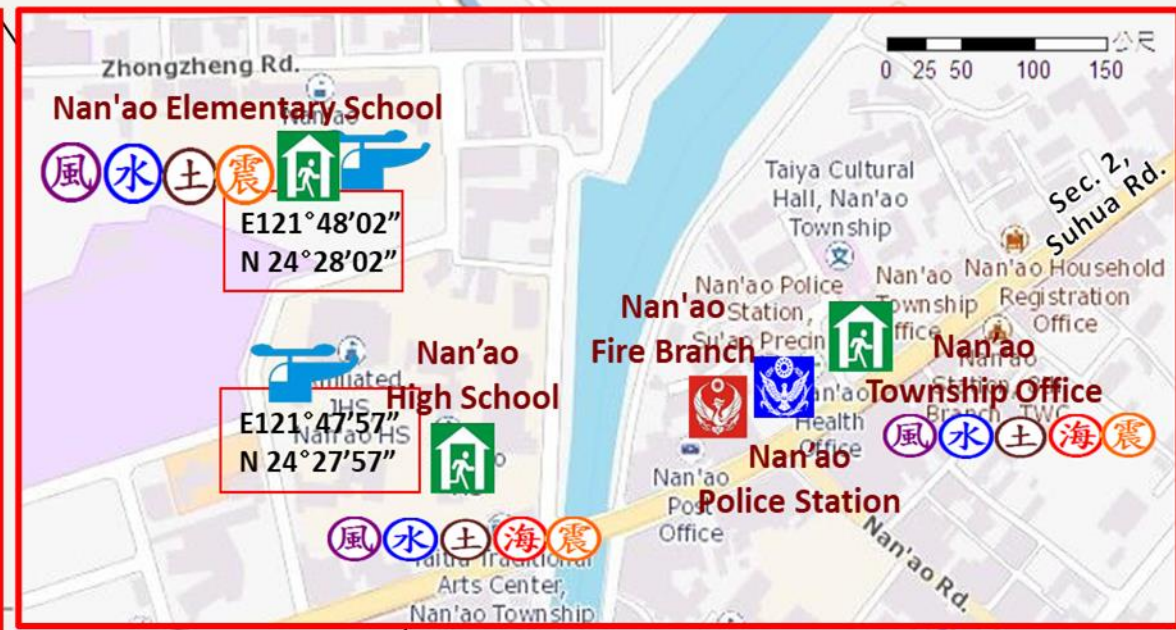

Jinyue Village Evacuation Route

No.1000212-004

DPR Info. List
Jinyue Vil. Info.
Population: 534
Disaster Response Unit
1. Nan'ao Emergency Operation Center Tel: 03-9982691
2. Chief of Village 夏政財 XIA ZHENG CAI Tel: 03-9981862 Cell:0911-310008
3. Bihou Village Police station Tel: 03-9981903
4. Nan'ao Fire Branch Tel: 03-9981119
5. Police 110, FD 119
6. Road Department Tel: 03-9982161~3
DPR Info.
1. Agency of Rural Development & Soil and Water Conservation, MOA https://www.ardswc.gov.tw/Home/
2. Water Resources Agency, MOEA http://www.wra.gov.tw/
3. Central Weather Administration https://www.cwa.gov.tw/V8/C/
4. Yilan County FD http://fire.e-land.gov.tw/
5. Nan'ao Township Office http://nanao.e-land.gov.tw/
Shelters
Jinyue Elementary school covered playground Area: 180square meters Cap.: 28ppl. Addr.: 2, Jinyue Rd. Contact:曾賜恩 TSENG SIH EN Tel:03-9981915
Nan'ao High School Cap.: 245ppl. Addr.: 301, Sec.2 , Suhua Rd. Contact:曾賜恩 TSENG SIH EN Tel:03-9981915
Made by Yilan County Fire Dep. Nan'ao Township Office

Legends	Disaster relevant		Facility			
	Evac. Direction	Disaster warning sign spot	Indoor Shelter	Disaster category	Police station	Fire Branch