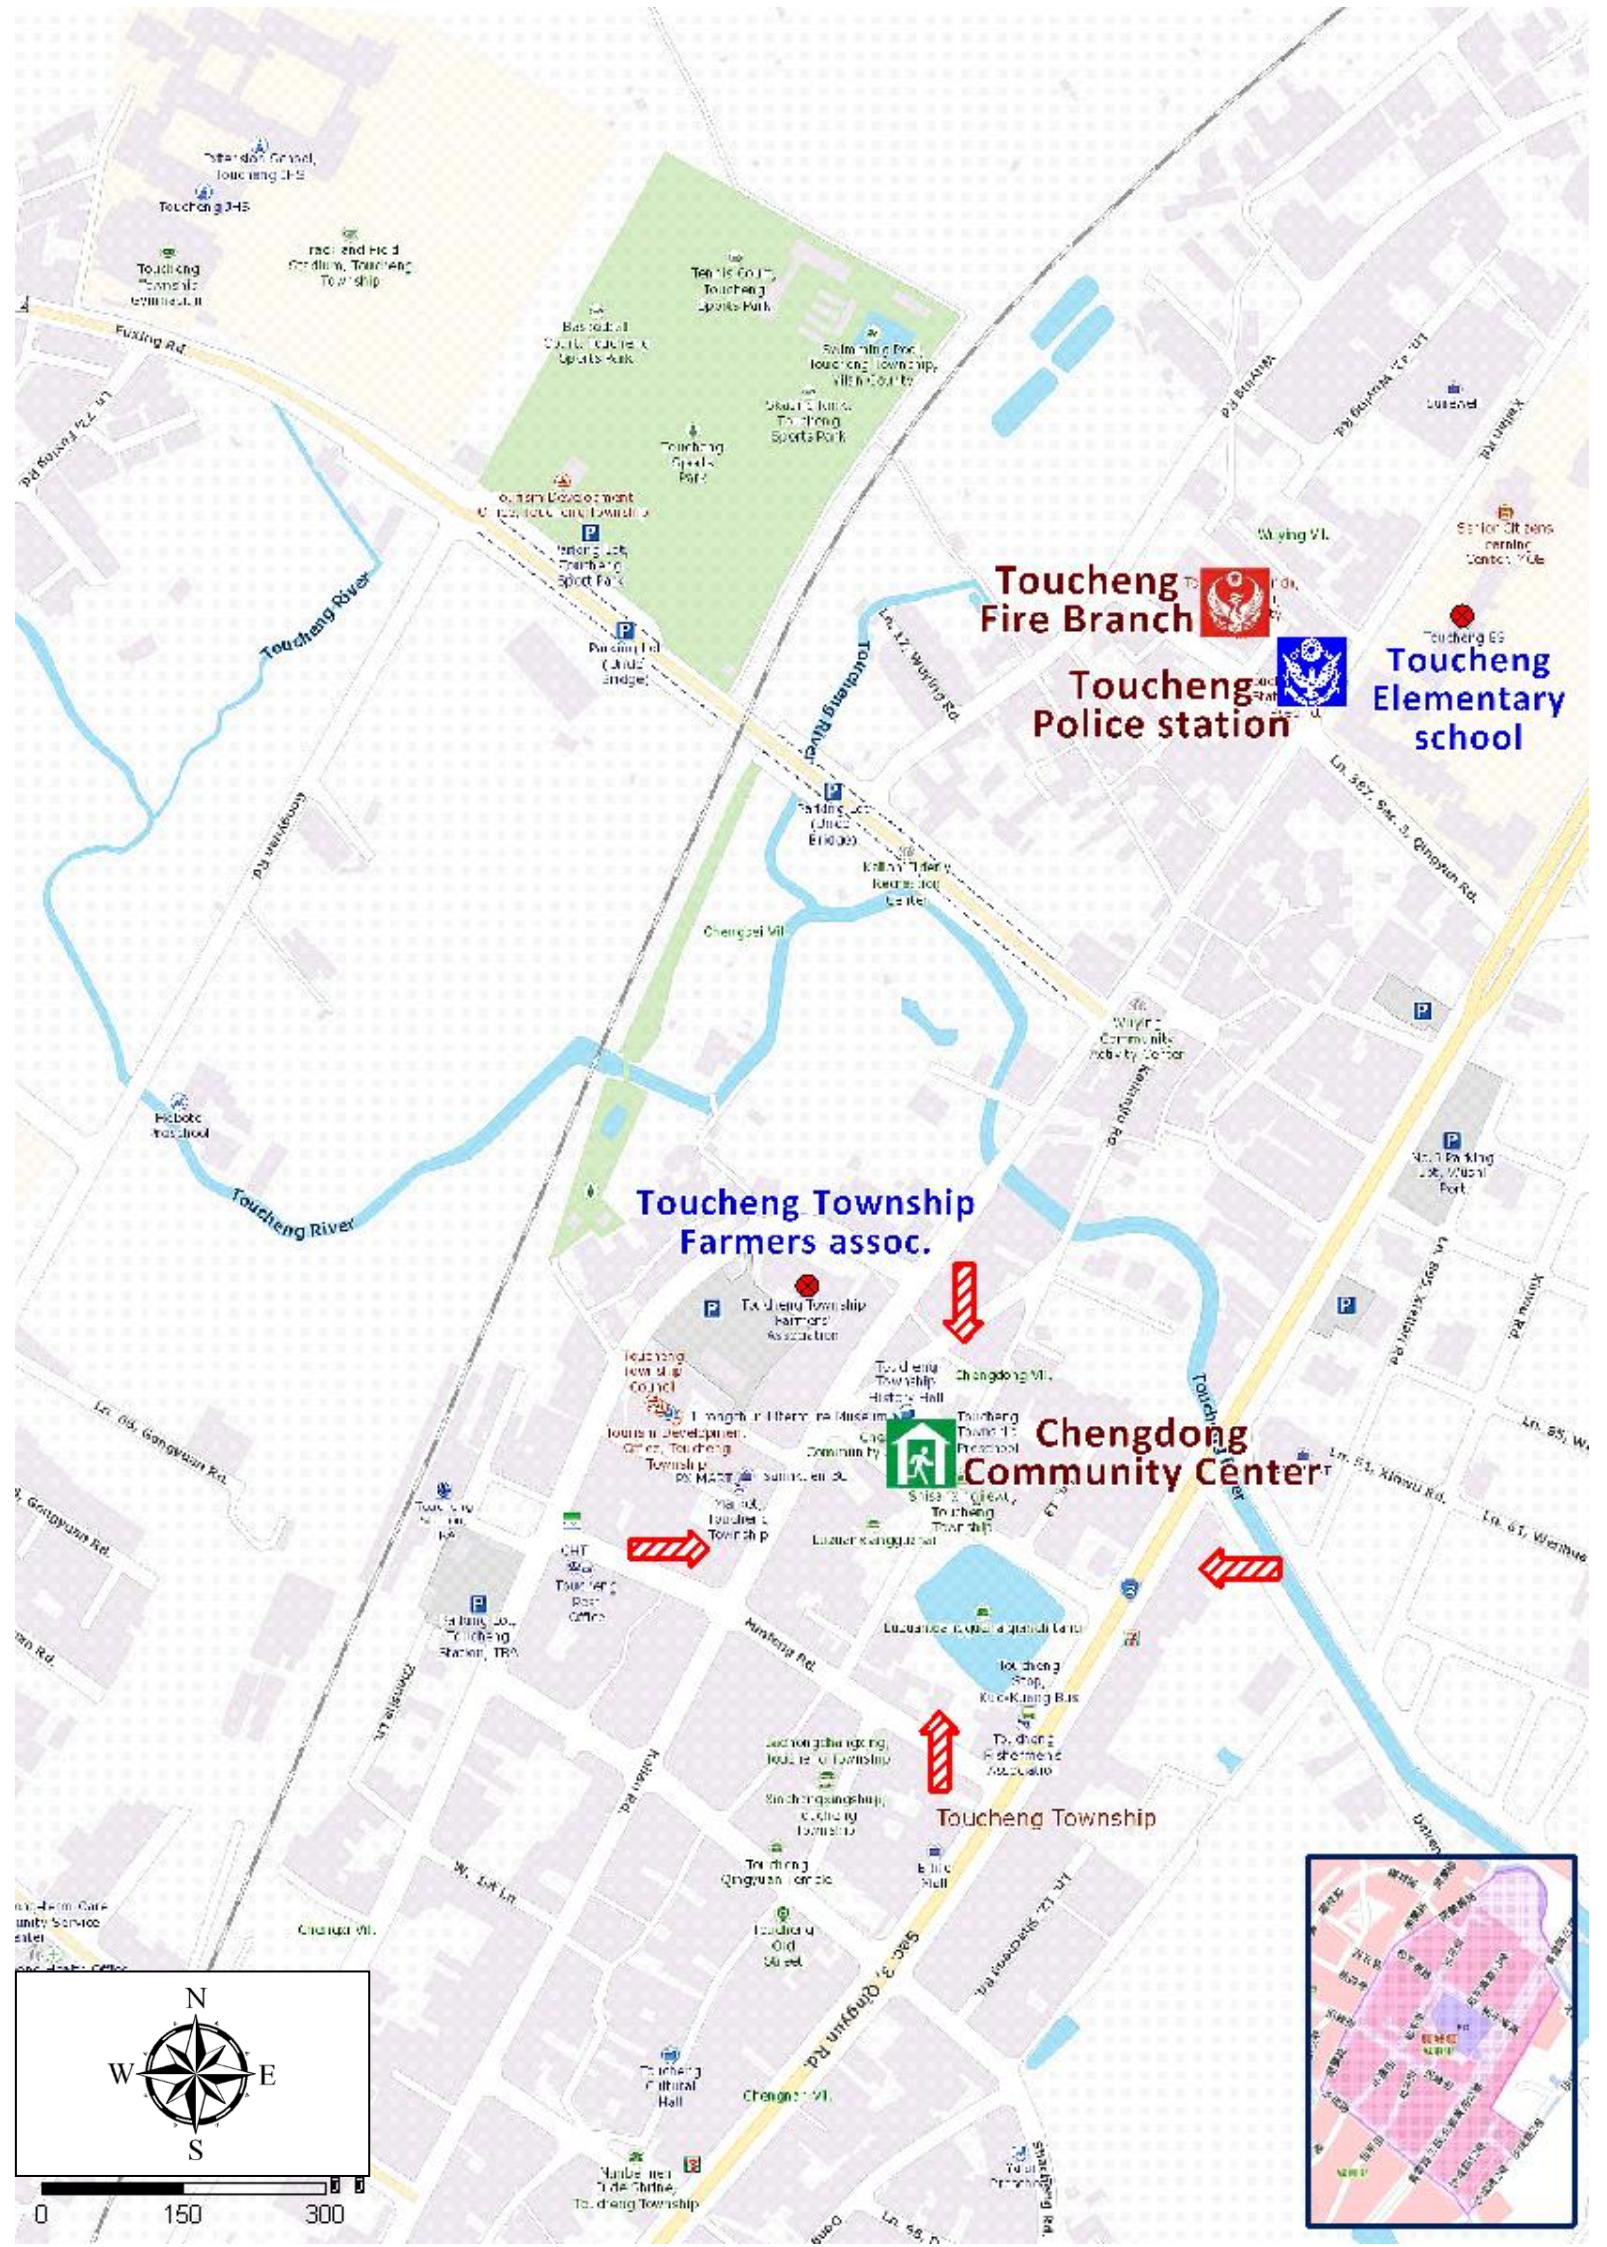

# Chengdong Village Evacuation Route

No.1000204-010

DPR Info. List
Chengdong Vil. Info.
Population: 785
Disaster Response Unit
1. Toucheng Emergency Operation Center Tel: 03-9779011
2. Chief of Village: 陳錫寶 CHEN YANG BAO Cell: 0911-243582
3. Toucheng Police station Tel: 03-9771125
4. Toucheng Fire Branch Tel: 03-9771044
5. Police 110, FD 119
6. Road Department Tel: 03-9882058
DPR Info.
1. Agency of Rural Development & Soil and Water Conservation, MOA <a href="https://www.ardswc.gov.tw/Home/">https://www.ardswc.gov.tw/Home/</a>
2. Water Resources Agency, MOEA <a href="http://www.wra.gov.tw/">http://www.wra.gov.tw/</a>
3. Central Weather Administration <a href="https://www.cwa.gov.tw/V8/C/">https://www.cwa.gov.tw/V8/C/</a>
4. Yilan County FD <a href="http://fire.e-land.gov.tw/">http://fire.e-land.gov.tw/</a>
5. Toucheng Township Office <a href="http://toucheng.e-land.gov.tw/">http://toucheng.e-land.gov.tw/</a>
Shelters
Chengdong Community Center Area: 250square meters Cap.: 53ppl. Addr.: 6, Kailanjiu Rd. Contact: 高政文 GAO,ZHENG-WEN Tel: 03-9772371

Made by Yilan County Fire Dep. Toucheng Township Office March, 2024

Legends	Disaster relevant		Facility		
	 Evac. Direction	 Disaster warning sign spot	 Indoor Shelter	 Disaster category	 Fire Branch