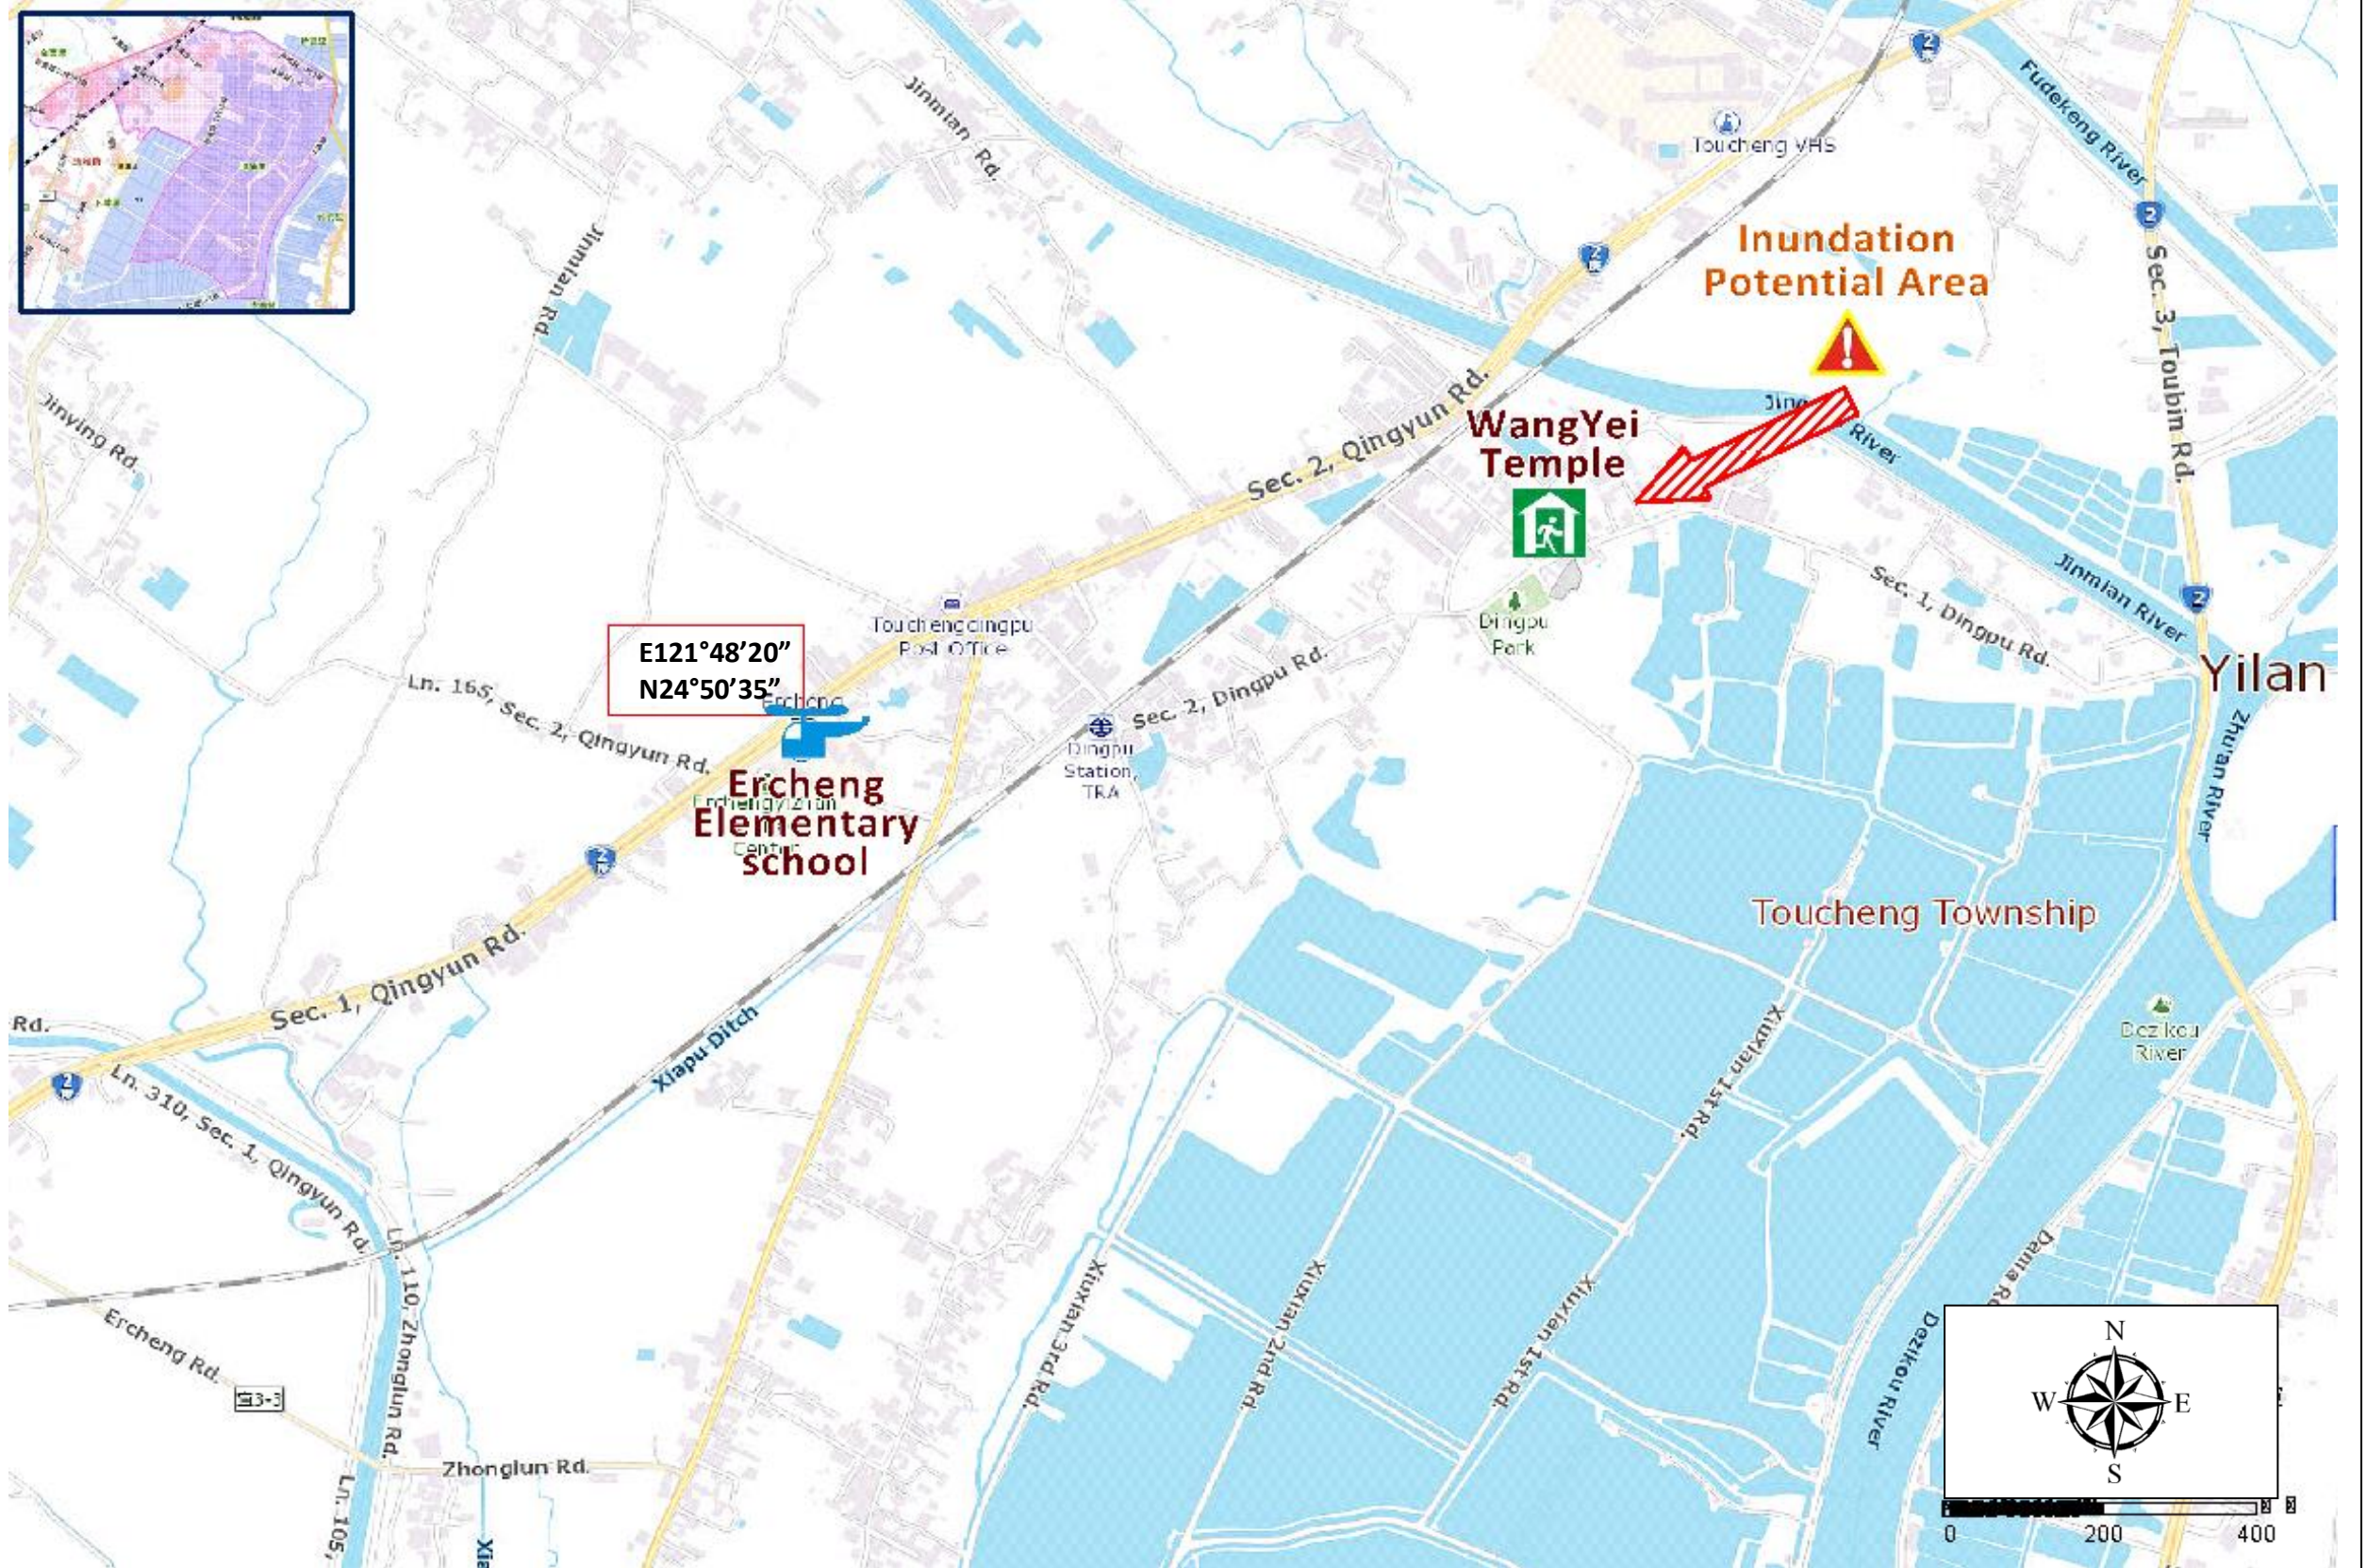

Dingpu Village Evacuation Route

No.1000204-020

DPR Info. List
Dingpu Vil. Info.
Population: 1,480
Disaster Response Unit
1. Toucheng Emergency Operation Center Tel: 03-9779011
2. Chief of Village: 宋來泉 SUNG LAI CHUAN Cell: 0932-695838
3. Ercheng Police station Tel: 03-9882654
4. Toucheng Fire Branch Tel: 03-9771044
5. Police 110, FD 119
6. Road Department Tel: 03-9882058

DPR Info.
1. Agency of Rural Development & Soil and Water Conservation, MOA https://www.ardswc.gov.tw/Home/
2. Water Resources Agency, MOEA http://www.wra.gov.tw/
3. Central Weather Administration https://www.cwa.gov.tw/V8/C/
4. Yilan County FD http://fire.e-land.gov.tw/
5. Toucheng Township Office http://toucheng.e-land.gov.tw/

Shelters
WangYei Temple Area: 139square meters Cap.: 29ppl. Addr.: 250, Sec. 1, Dingpu Rd. Contact: 高政文 GAO,ZHENG-WEN Tel: 03-9772371

Made by Yilan County Fire Dep.

Legend	Disaster relevant		Facility	
	Evac. Direction	Disaster warning sign spot	Indoor Shelter	Disaster category