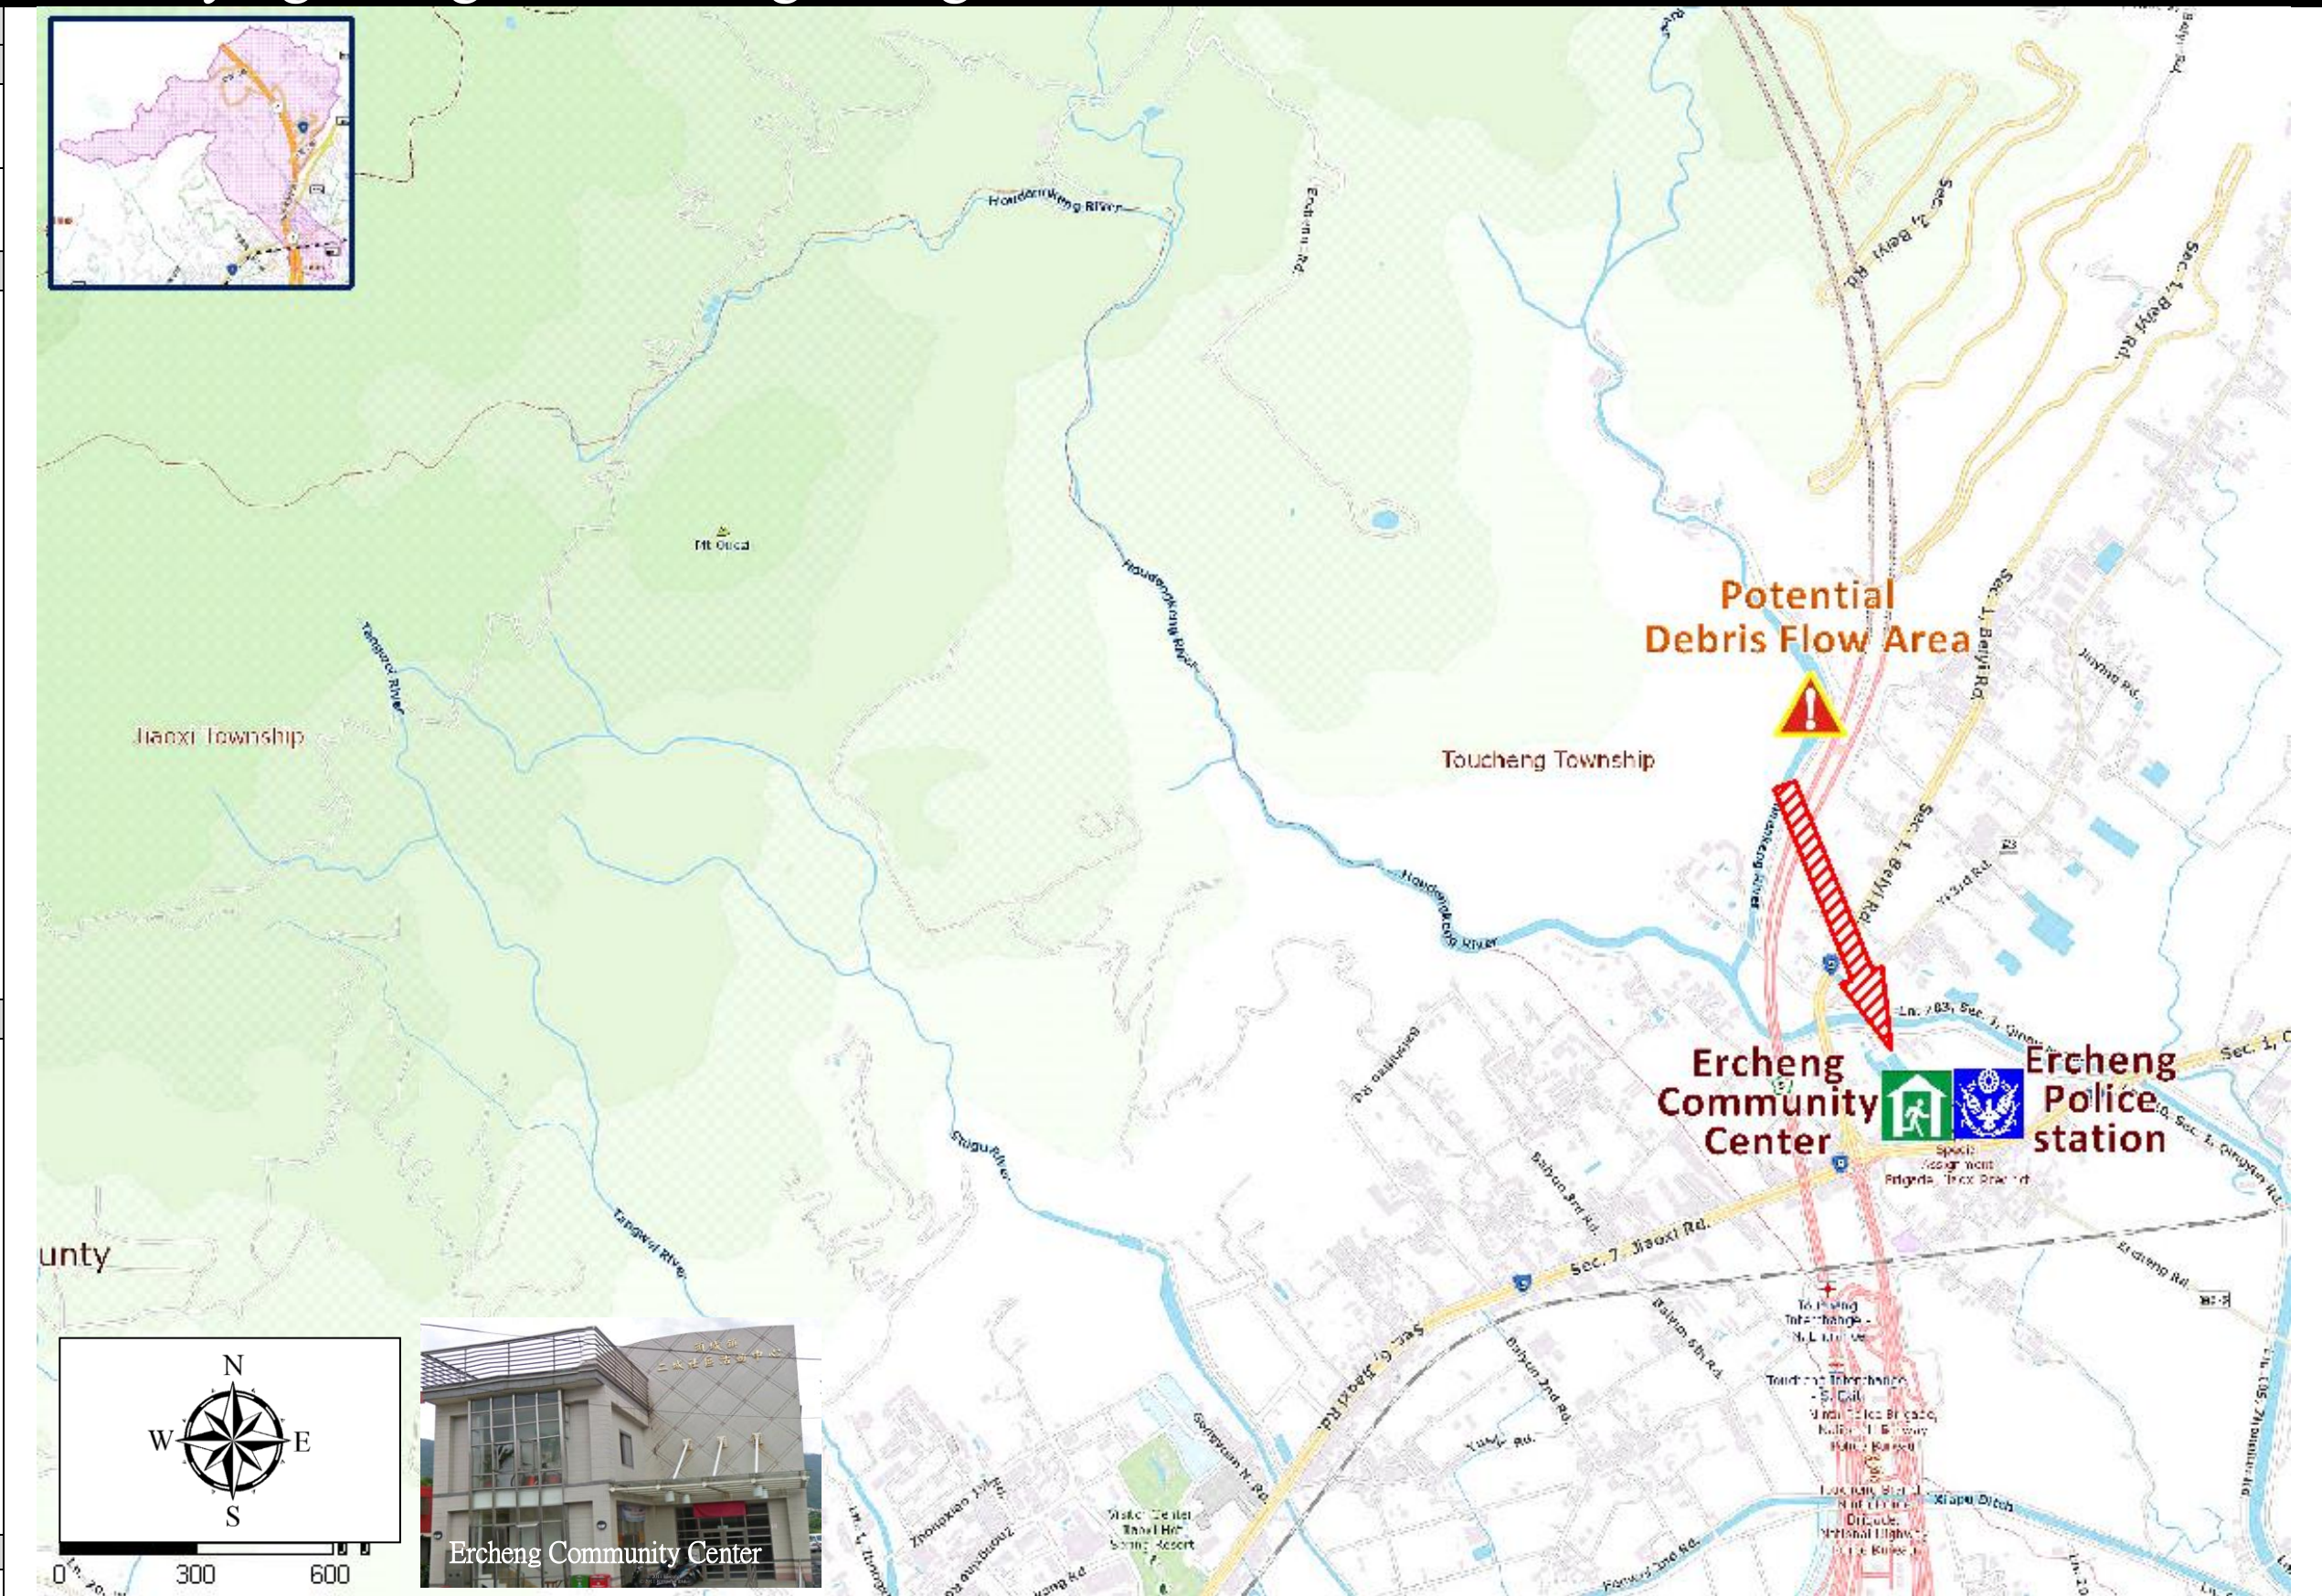

Jinying Village & Ercheng Village Evacuation Route

No.1000204-019

DPR Info. List
Vil. Info.
Jinying Village' s population: 799
Ercheng Village' s population: 1,245
Disaster Response Unit
1. Toucheng Emergency Operation Center Tel: 03-9779011
2. Chief of Jinying Village: 林漢龍 LIN HAN LONG Tel:03-9773029 Cell: 0935-577784
3. Chief of Ercheng Village: 張金連 ZHANG JIN LIAN Tel: 03-9886233 Cell:0928-072558
4. Ercheng Police station Tel: 03-9882654
5. Toucheng Fire Branch Tel: 03-9771044
6. Police 110, FD 119
7. Road Department Tel: 03-9882058

DPR Info.
1. Agency of Rural Development & Soil and Water Conservation, MOA https://www.ardswc.gov.tw/Home/
2. Water Resources Agency, MOEA http://www.wra.gov.tw/
3. Central Weather Administration https://www.cwa.gov.tw/V8/C/
4. Yilan County FD http://fire.e-land.gov.tw/
5. Toucheng Township Office http://toucheng.e-land.gov.tw/

Shelters
Ercheng Community Center Area: 555square meters Cap.: 117ppl. Addr.: 143, Sec. 1, Qingyun Rd. Contact: 高政文 GAO,ZHENG-WEN

Legends	Disaster relevant	Facility
---------	-------------------	----------

Tel: 03-9772371

Made by Yilan County Fire Dep.
Toucheng Township Office
March, 2024

Evac. Direction

Disaster warning sign spot

Indoor Shelter

Disaster category

Police station